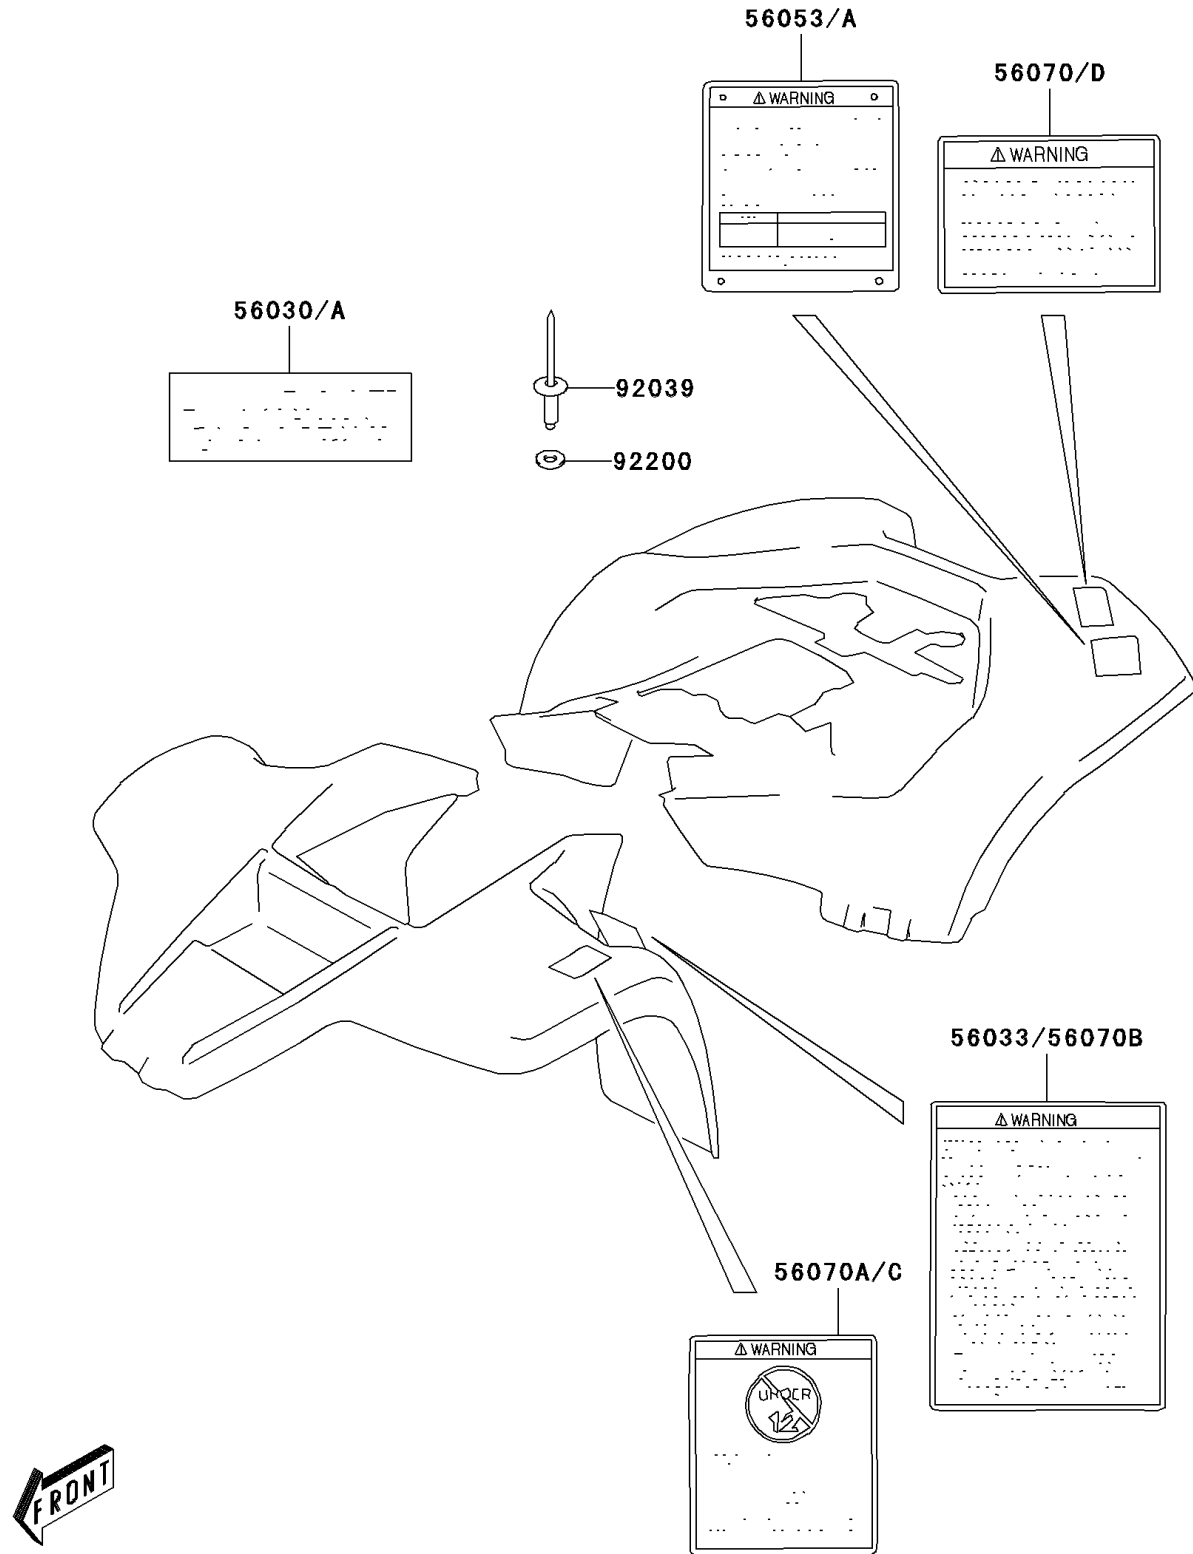

2006 KFX80

PARTS DIAGRAM

Labels

F2860

2006 KFX80

PARTS LIST

Labels

Kawasaki

Let the Good Times Roll®

ITEM NAME	PART NUMBER	QUANTITY
LABEL-MANUAL,GENERAL WARNING (Ref # 56033)	56033-S008	1
LABEL-SPECIFICATION,TIRE (Ref # 56053)	56053-S002	1
LABEL-WARNING,NO PASSENGER (Ref # 56070)	56070-S003	1
LABEL-WARNING,AGE 12 (Ref # 56070A)	56070-S005	1
RIVET,WARNING LABEL (Ref # 92039)	92039-S008	18
WASHER (Ref # 92200)	92200-S094	18
LABEL,UNLEADED FUEL,FRENCH (Ref # 56030)	56030-S006	1
LABEL,MANUAL NOTICE (Ref # 56030A)	56030-S009	1
LABEL-SPECIFICATION,TIRE (Ref # 56053A)	56053-S004	1
LABEL-WARNING,FRENCH (Ref # 56070B)	56070-S008	1
LABEL-WARNING,FRENCH (Ref # 56070C)	56070-S009	1
LABEL-WARNING,NO PASSENGER (Ref # 56070D)	56070-S010	1