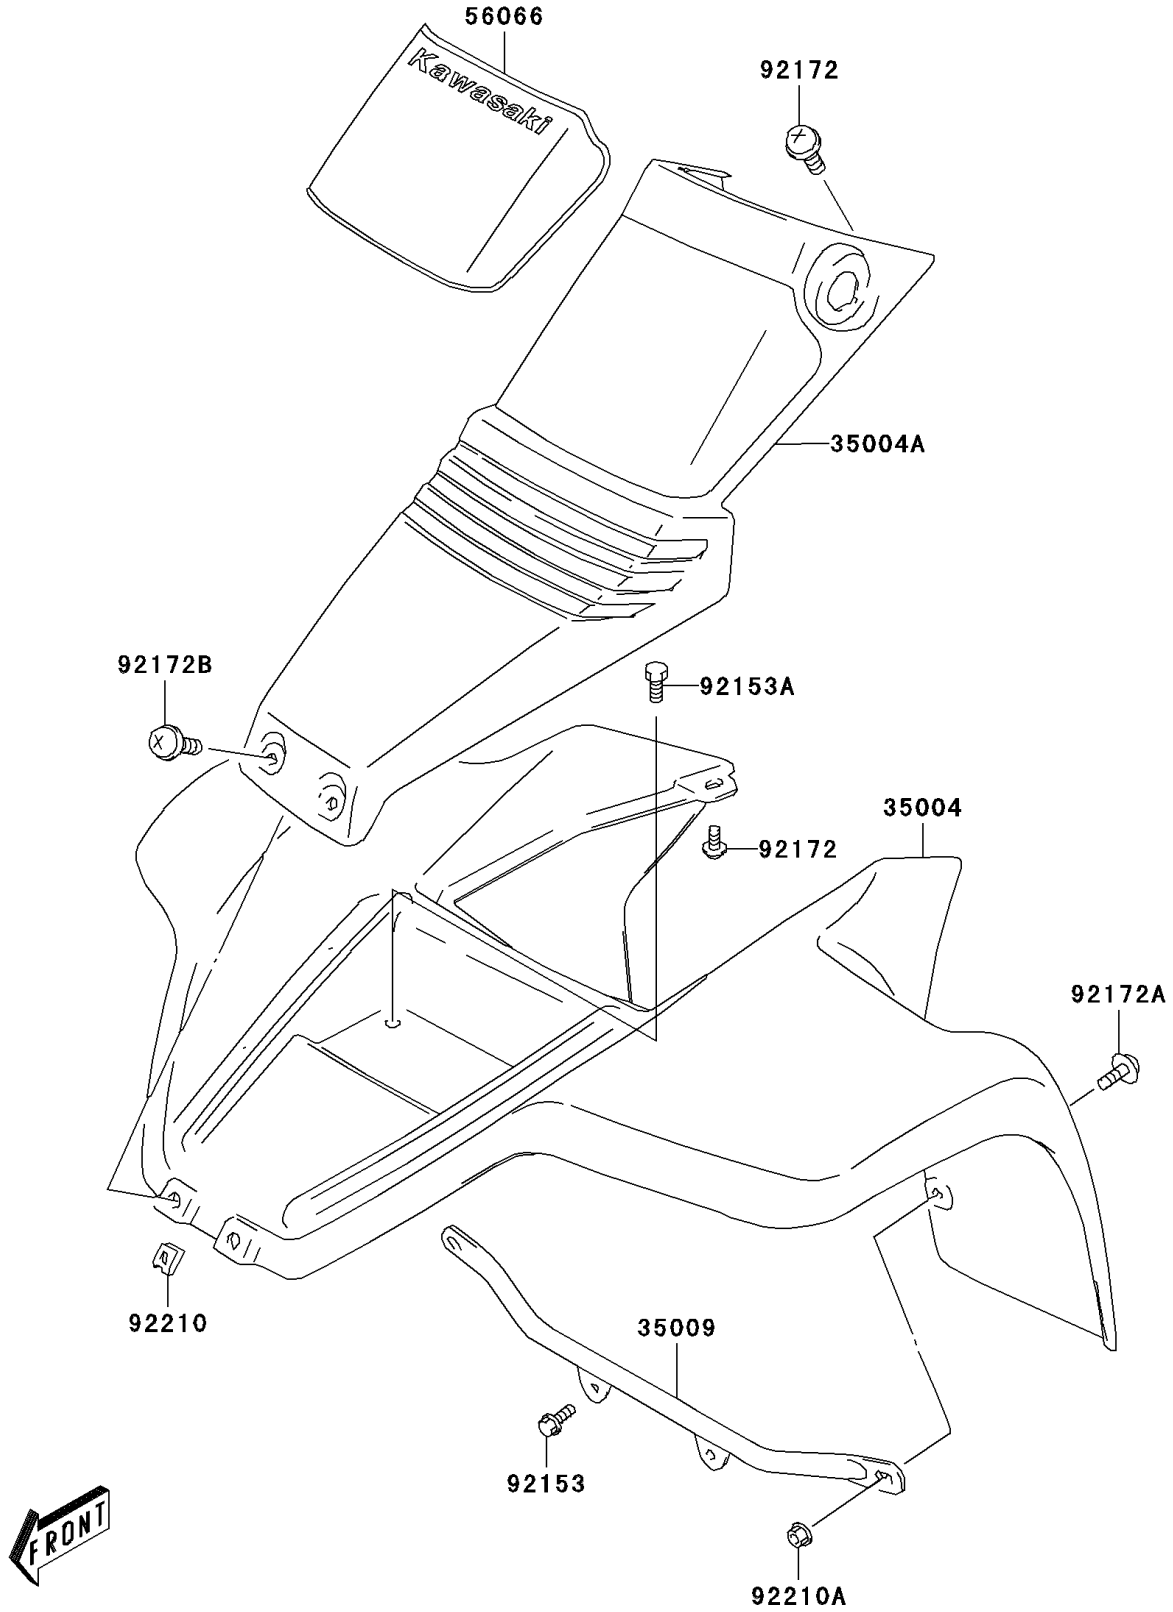

2006 KFX80 PARTS DIAGRAM

Front Fender(s)

F2171

2006 KFX80 PARTS LIST

Front Fender(s)

ITEM NAME	PART NUMBER	QUANTITY
FENDER-FRONT,L.GREEN (Ref # 35004)	35004-S008-908	1
FENDER-FRONT,BLACK (Ref # 35004A)	35004-S009-504	1
BRACE,FRONT FENDER,BLACK (Ref # 35009)	35009-S006-503	1
PATTERN,WHITE/BLACK (Ref # 56066)	56066-S036-558	1
BOLT (Ref # 92153)	92153-S011	2
BOLT,FRONT FENDER (Ref # 92153A)	92153-S225	2
SCREW,FRONT FENDER (Ref # 92172)	92172-S152	4
SCREW,FRONT FENDER (Ref # 92172A)	92172-S153	2
SCREW,CENTER COVER (Ref # 92172B)	92172-S154	2
NUT,FRONT FENDER (Ref # 92210)	92210-S043	2
NUT (Ref # 92210A)	92210-S066	2