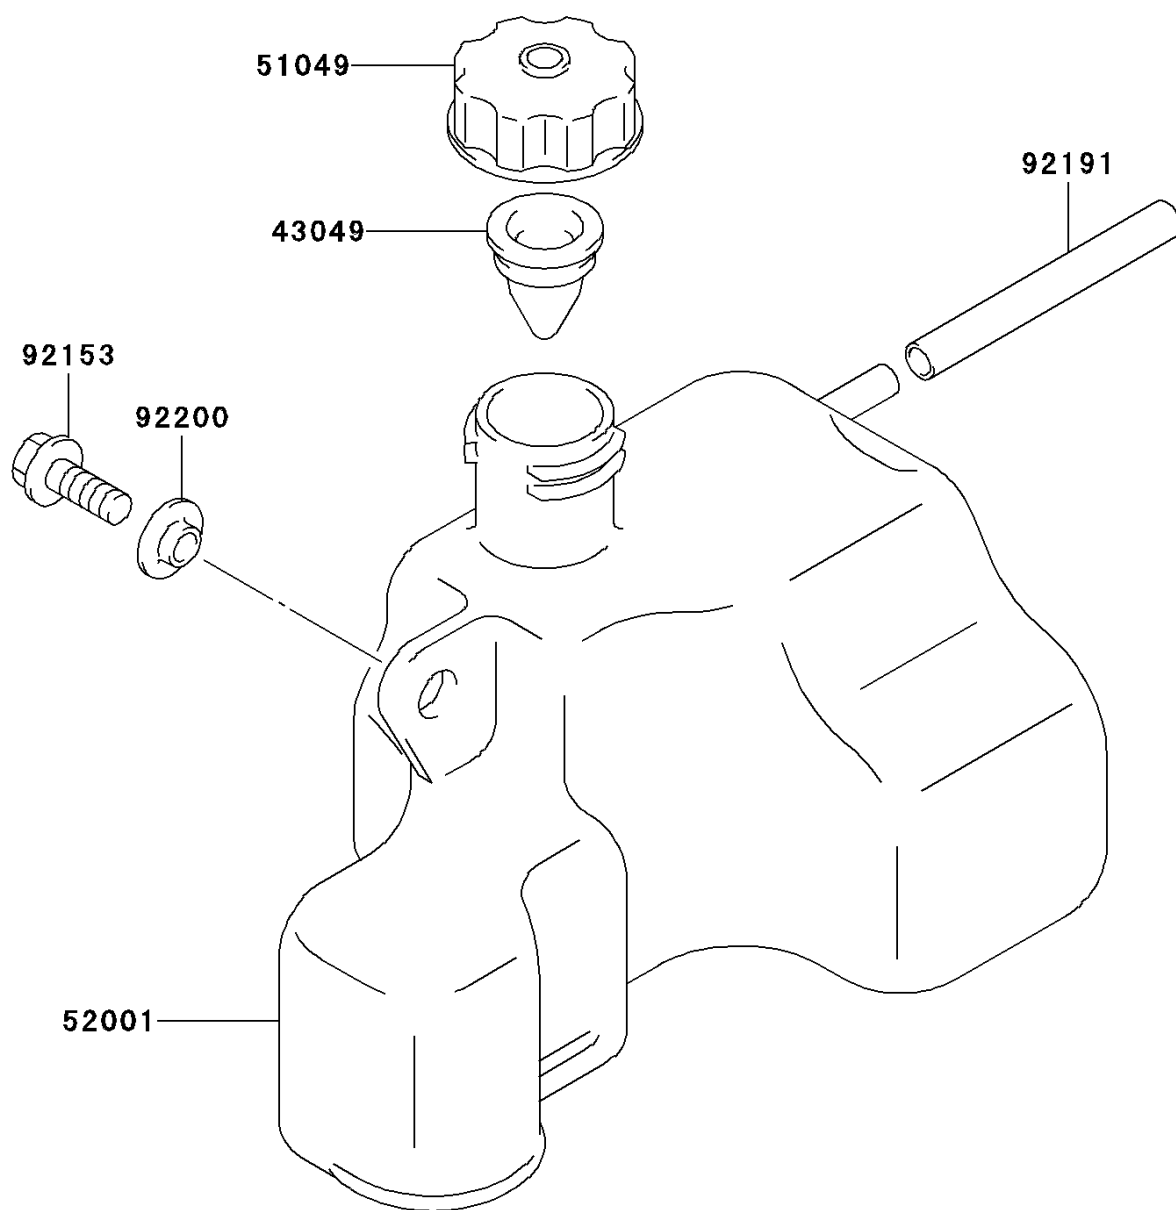

2006 KFX50 PARTS DIAGRAM

Oil Tank

F2450

2006 KFX50 PARTS LIST

Oil Tank

ITEM NAME	PART NUMBER	QUANTITY
PACKING,OIL TANK CAP (Ref # 43049)	43049-S005	1
CAP-TANK (Ref # 51049)	51049-S006	1
TANK-OIL (Ref # 52001)	52001-S001	1
BOLT (Ref # 92153)	92153-S126	1
TUBE,FUEL TANK BREATHER (Ref # 92191)	92191-S028	1
WASHER (Ref # 92200)	92200-S074	1