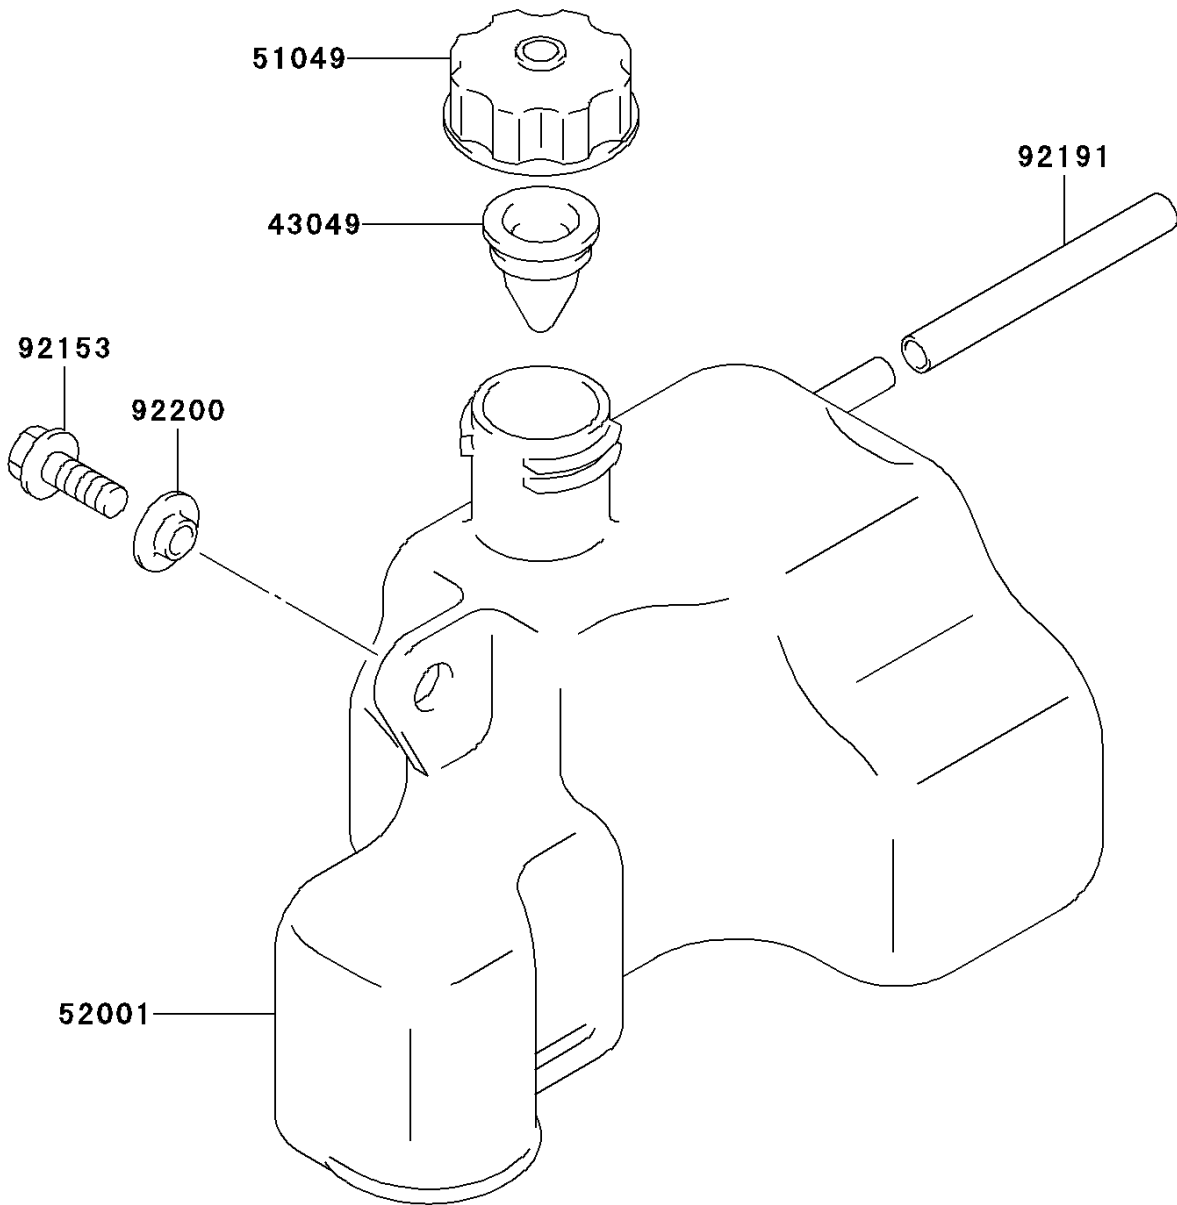

2006 KFX50 PARTS DIAGRAM

Oil Tank
F2450

2006 KFX50 PARTS LIST

Oil Tank

ITEM NAME	PART NUMBER	QUANTITY
PACKING,OIL TANK CAP (Ref # 43049)	43049-S005	1
CAP-TANK (Ref # 51049)	51049-S006	1
TANK-OIL (Ref # 52001)	52001-S001	1
BOLT (Ref # 92153)	92153-S126	1
TUBE,FUEL TANK BREATHER (Ref # 92191)	92191-S028	1
WASHER (Ref # 92200)	92200-S074	1