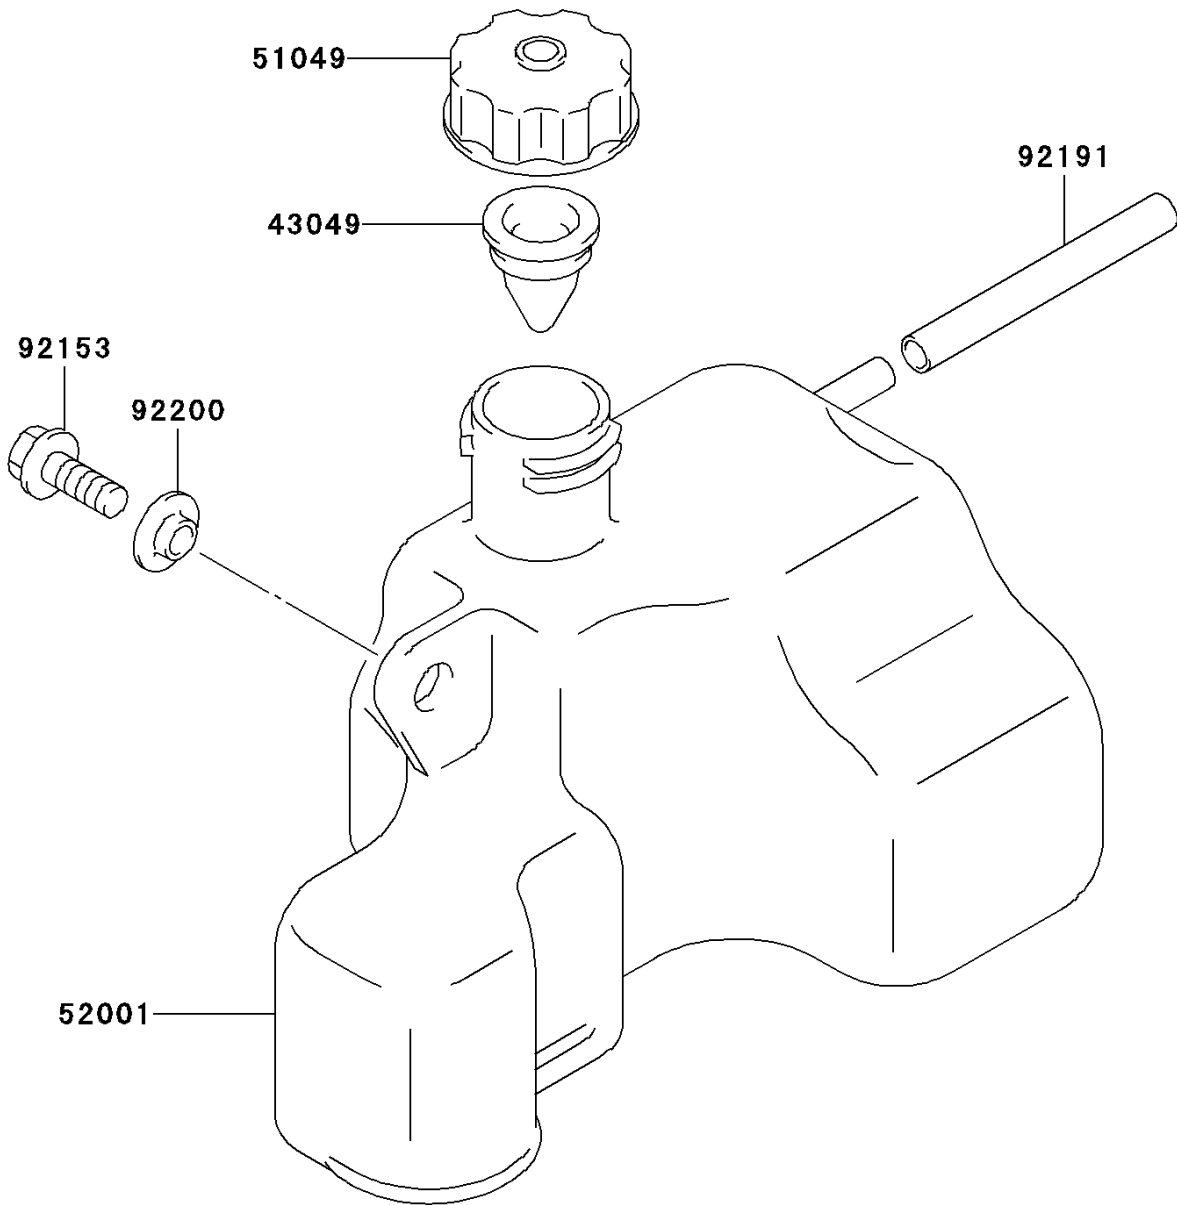

2006 KFX50 PARTS DIAGRAM

Oil Tank

F2450

2006 KFX50 PARTS LIST

Oil Tank

ITEM NAME	PART NUMBER	QUANTITY
PACKING,OIL TANK CAP (Ref # 43049)	43049-S005	1
CAP-TANK (Ref # 51049)	51049-S006	1
TANK-OIL (Ref # 52001)	52001-S001	1
BOLT (Ref # 92153)	92153-S126	1
TUBE,FUEL TANK BREATHER (Ref # 92191)	92191-S028	1
WASHER (Ref # 92200)	92200-S074	1