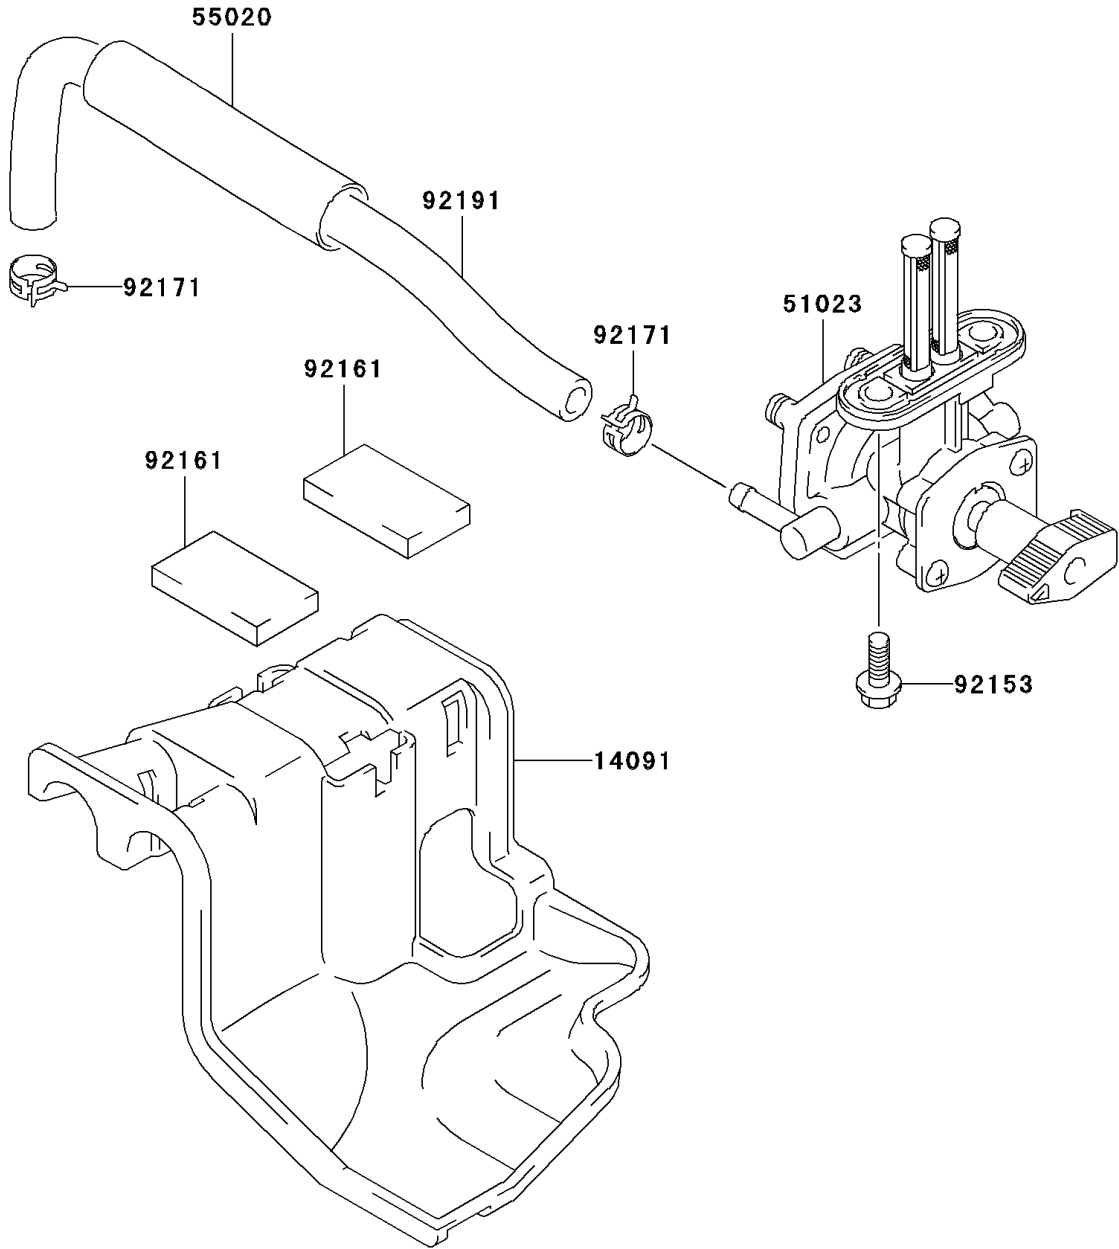

## 2006 KFX50 PARTS DIAGRAM

Fuel Filter

F2411

## 2006 KFX50 PARTS LIST

Fuel Filter

ITEM NAME	PART NUMBER	QUANTITY
COVER (Ref # 14091)	14091-S066	1
TAP-ASSY (Ref # 51023)	51023-S004	1
GUARD,FUEL HOSE (Ref # 55020)	55020-S008	1
BOLT (Ref # 92153)	92153-S001	1
DAMPER (Ref # 92161)	92161-S020	1
CLAMP,FUEL HOSE (Ref # 92171)	92171-S003	1
TUBE,FUEL (Ref # 92191)	92191-S042	1