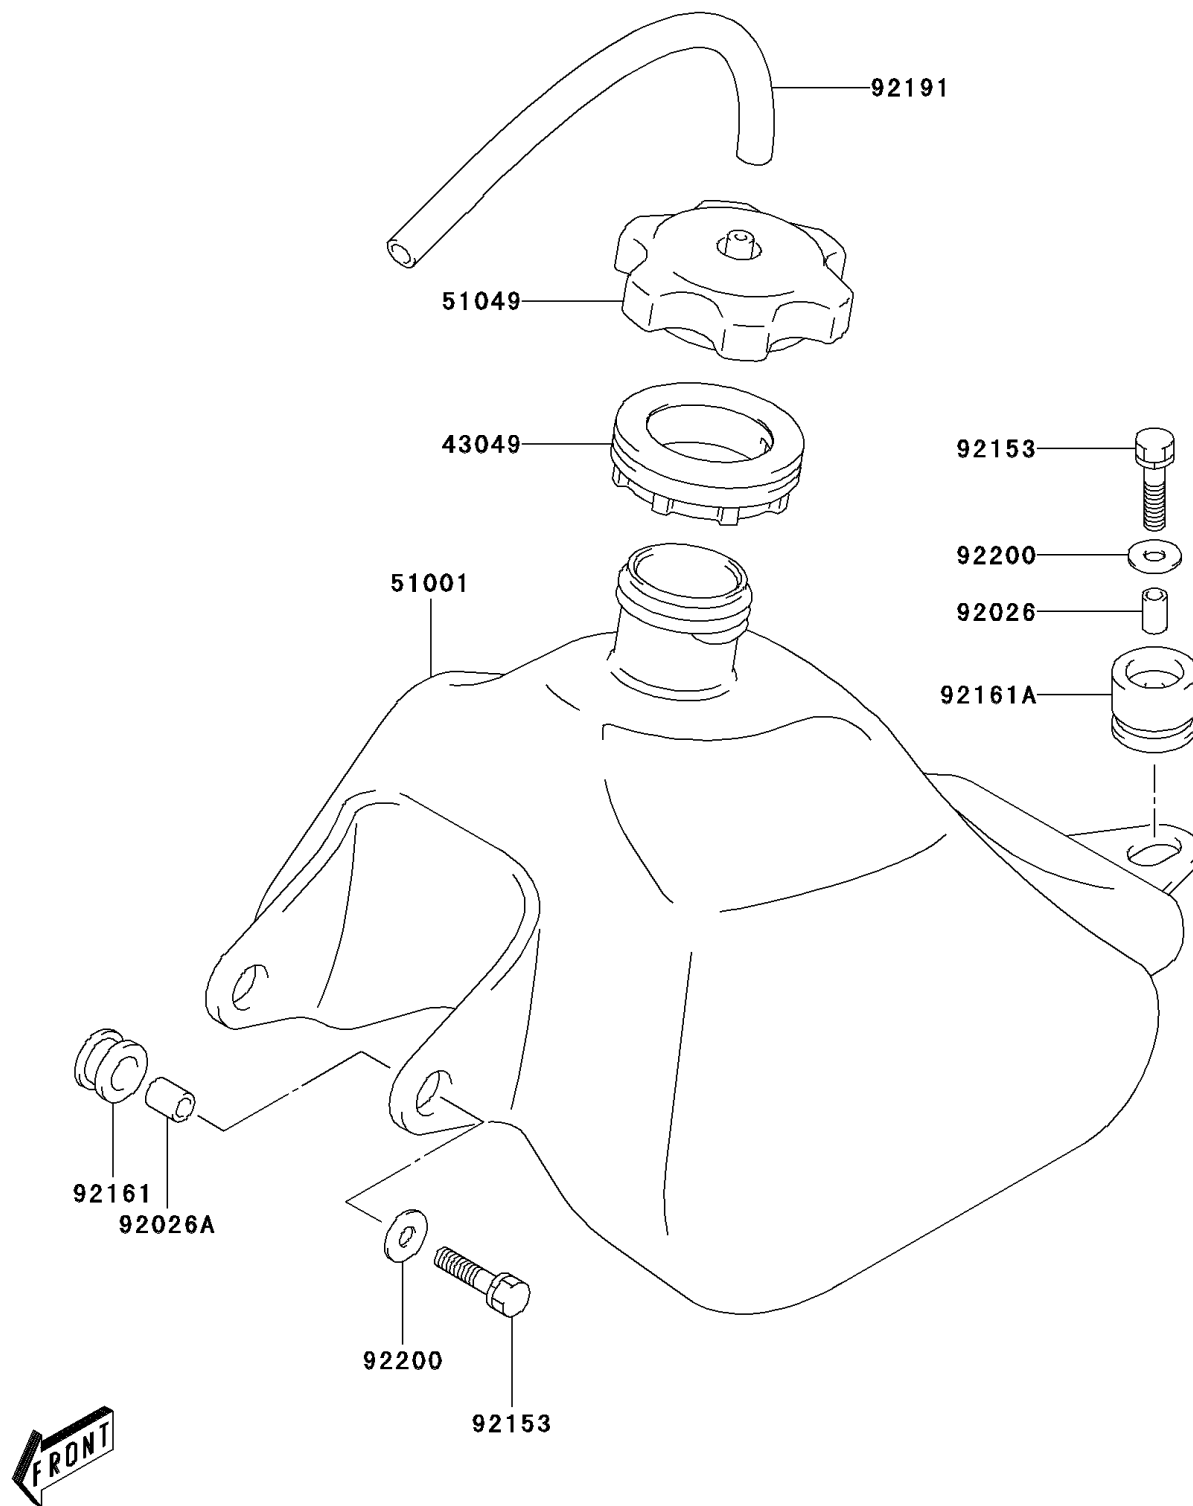

2006 KFX50 PARTS DIAGRAM

Fuel Tank

F2410

2006 KFX50 PARTS LIST

Fuel Tank

ITEM NAME	PART NUMBER	QUANTITY
PACKING,FUEL TANK INLET (Ref # 43049)	43049-S006	1
TANK-COMP-FUEL (Ref # 51001)	51001-S005	1
CAP-TANK (Ref # 51049)	51049-S005	1
SPACER,6.5X9X12.5 (Ref # 92026)	92026-S017	1
SPACER,FUEL TANK (Ref # 92026A)	92026-S058	1
BOLT,FUEL TANK (Ref # 92153)	92153-S195	1
DAMPER,FUEL TANK (Ref # 92161)	92161-S067	1
DAMPER,FUEL TANK (Ref # 92161A)	92161-S068	1
TUBE,FUEL TANK BREATHER (Ref # 92191)	92191-S028	1
WASHER,6.5X18X1 (Ref # 92200)	92200-S004	1