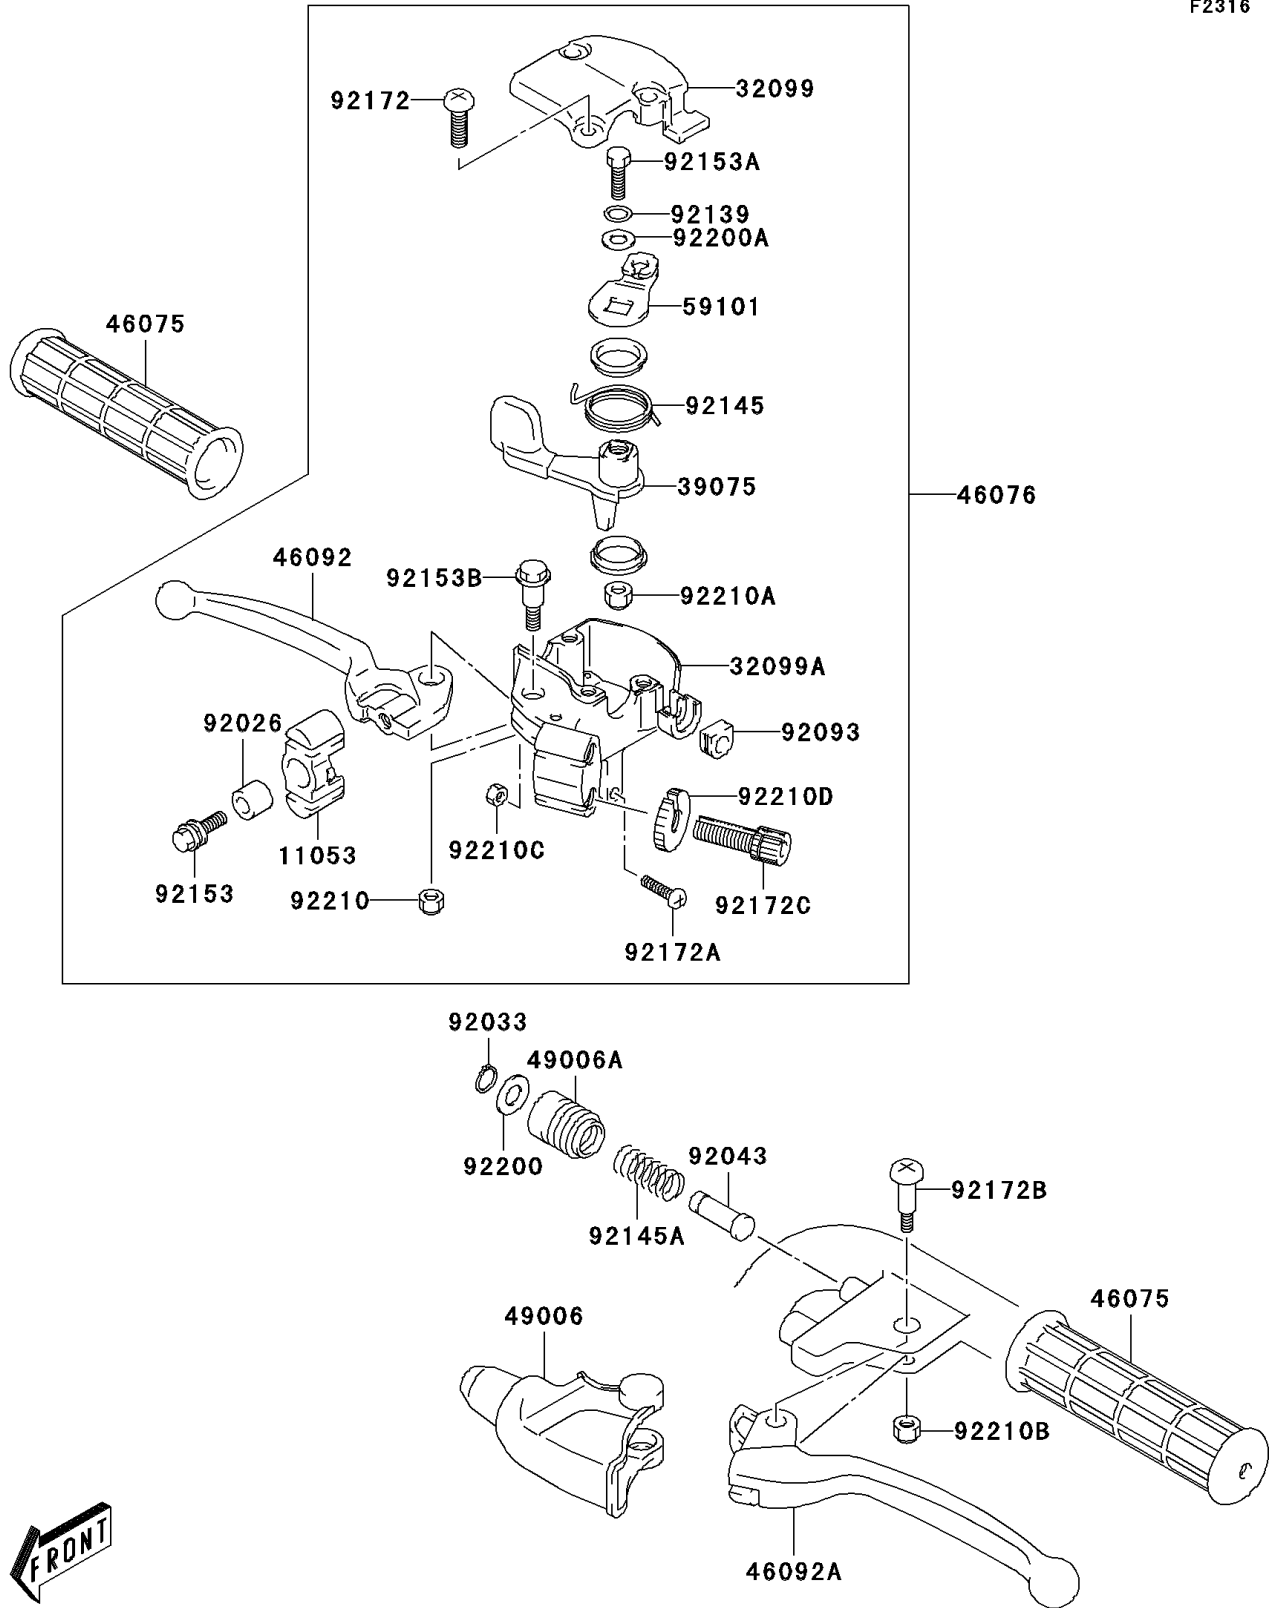

## 2006 KFX50 PARTS DIAGRAM

Handle Lever

F2316

## 2006 KFX50 PARTS LIST

Handle Lever

ITEM NAME	PART NUMBER	QUANTITY
BRACKET,BRAKE CABLE (Ref # 11053)	11053-S079	1
CASE,UPP (Ref # 32099)	32099-S002	1
CASE,LWR (Ref # 32099A)	32099-S003	1
LEVER-THROTTLE (Ref # 39075)	39075-S001	1
GRIP (Ref # 46075)	46075-S004	1
LEVER-ASSY-GRIP,FRONT BRAKE (Ref # 46076)	46076-S005	1
LEVER-GRIP,FRONT BRAKE (Ref # 46092)	46092-S007	1
LEVER-GRIP,BRAKE (Ref # 46092A)	46092-S008	1
BOOT,BRAKE LEVER (Ref # 49006)	49006-S014	1
BOOT,BRAKE LEVER STOP (Ref # 49006A)	49006-S015	1
REEL,THROTTLE LEVER (Ref # 59101)	59101-S002	1
SPACER (Ref # 92026)	92026-S059	1
RING-SNAP,BRAKE LEVER STOP (Ref # 92033)	92033-S028	1
PIN,BRAKE LEVER STOP (Ref # 92043)	92043-S028	1
SEAL,THROTTLE CABLE DUST (Ref # 92093)	92093-S015	1
BUSHING (Ref # 92139)	92139-S010	1
SPRING,RETURN (Ref # 92145)	92145-S063	1
SPRING,BRAKE LEVER (Ref # 92145A)	92145-S064	1
BOLT (Ref # 92153)	92153-S012	1
BOLT (Ref # 92153A)	92153-S127	1
BOLT (Ref # 92153B)	92153-S455	1
SCREW (Ref # 92172)	92172-S132	1
SCREW (Ref # 92172A)	92172-S133	1
SCREW,BRAKE LEVER (Ref # 92172B)	92172-S135	1
SCREW (Ref # 92172C)	92172-S273	1
WASHER (Ref # 92200)	92200-S003	1
WASHER,6.5X18X1 (Ref # 92200A)	92200-S004	1
NUT (Ref # 92210)	92210-S024	1
NUT (Ref # 92210A)	92210-S053	1

## 2006 KFX50 PARTS LIST

Handle Lever

ITEM NAME	PART NUMBER	QUANTITY
NUT (Ref # 92210B)	92210-S063	1
NUT (Ref # 92210C)	92210-S065	1
NUT,CABLE ADJUSTER LOCK (Ref # 92210D)	92210-S173	1