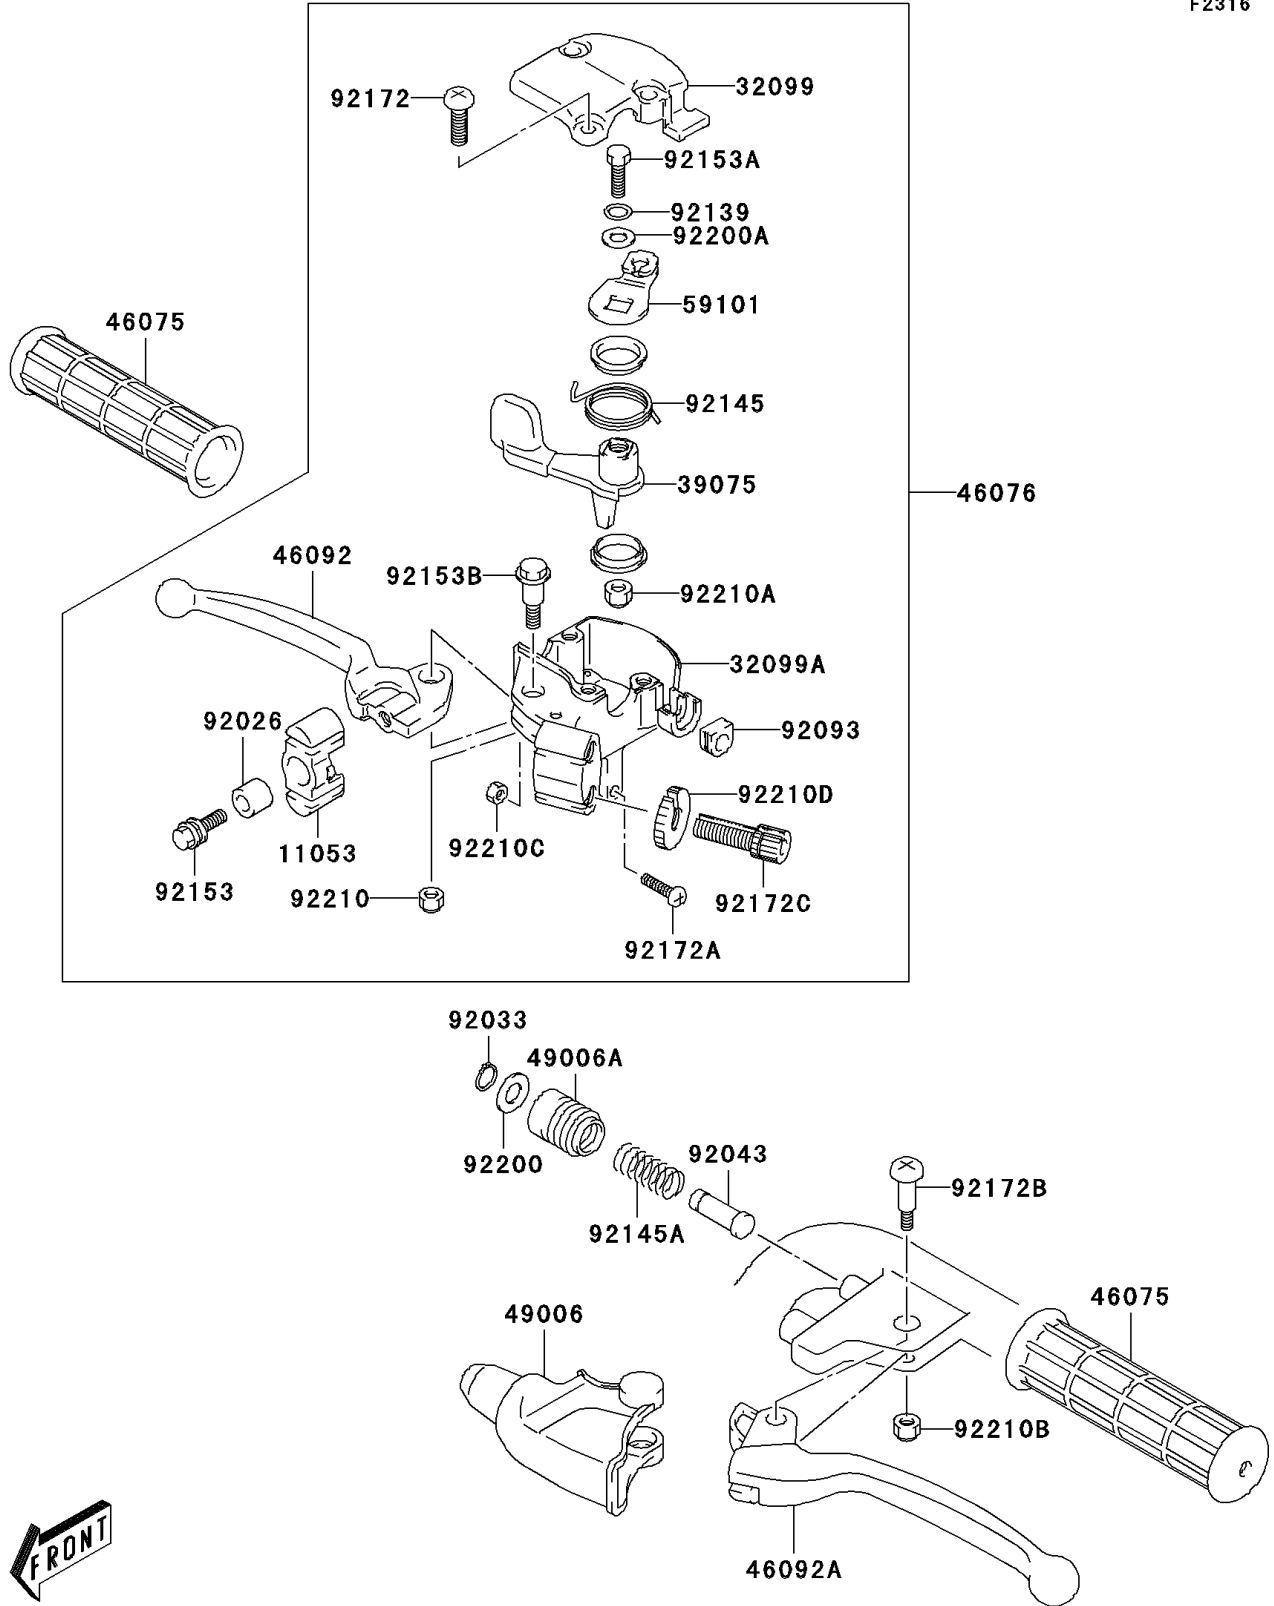

2006 KFX50 PARTS DIAGRAM

Handle Lever

F2316

2006 KFX50 PARTS LIST

Handle Lever

| ITEM NAME | PART NUMBER | QUANTITY |
|---|-------------|----------|
| BRACKET,BRAKE CABLE (Ref # 11053) | 11053-S079 | 1 |
| CASE,UPP (Ref # 32099) | 32099-S002 | 1 |
| CASE,LWR (Ref # 32099A) | 32099-S003 | 1 |
| LEVER-THROTTLE (Ref # 39075) | 39075-S001 | 1 |
| GRIP (Ref # 46075) | 46075-S004 | 2 |
| LEVER-ASSY-GRIP,FRONT BRAKE (Ref # 46076) | 46076-S005 | 1 |
| LEVER-GRIP,FRONT BRAKE (Ref # 46092) | 46092-S007 | 1 |
| LEVER-GRIP,BRAKE (Ref # 46092A) | 46092-S008 | 1 |
| BOOT,BRAKE LEVER (Ref # 49006) | 49006-S014 | 1 |
| BOOT,BRAKE LEVER STOP (Ref # 49006A) | 49006-S015 | 1 |
| REEL,THROTTLE LEVER (Ref # 59101) | 59101-S002 | 1 |
| SPACER (Ref # 92026) | 92026-S059 | 1 |
| RING-SNAP,BRAKE LEVER STOP (Ref # 92033) | 92033-S028 | 1 |
| PIN,BRAKE LEVER STOP (Ref # 92043) | 92043-S028 | 1 |
| SEAL,THROTTLE CABLE DUST (Ref # 92093) | 92093-S015 | 1 |
| BUSHING (Ref # 92139) | 92139-S010 | 1 |
| SPRING,RETURN (Ref # 92145) | 92145-S063 | 1 |
| SPRING,BRAKE LEVER (Ref # 92145A) | 92145-S064 | 1 |
| BOLT (Ref # 92153) | 92153-S012 | 1 |
| BOLT (Ref # 92153A) | 92153-S127 | 1 |
| BOLT (Ref # 92153B) | 92153-S455 | 1 |
| SCREW (Ref # 92172) | 92172-S132 | 3 |
| SCREW (Ref # 92172A) | 92172-S133 | 1 |
| SCREW,BRAKE LEVER (Ref # 92172B) | 92172-S135 | 1 |
| SCREW (Ref # 92172C) | 92172-S273 | 2 |
| WASHER (Ref # 92200) | 92200-S003 | 1 |
| WASHER,6.5X18X1 (Ref # 92200A) | 92200-S004 | 1 |
| NUT (Ref # 92210) | 92210-S024 | 1 |
| NUT (Ref # 92210A) | 92210-S053 | 1 |

2006 KFX50 PARTS LIST

Handle Lever

| ITEM NAME | PART NUMBER | QUANTITY |
|--|-------------|----------|
| NUT (Ref # 92210B) | 92210-S063 | 1 |
| NUT (Ref # 92210C) | 92210-S065 | 1 |
| NUT,CABLE ADJUSTER LOCK (Ref # 92210D) | 92210-S173 | 2 |