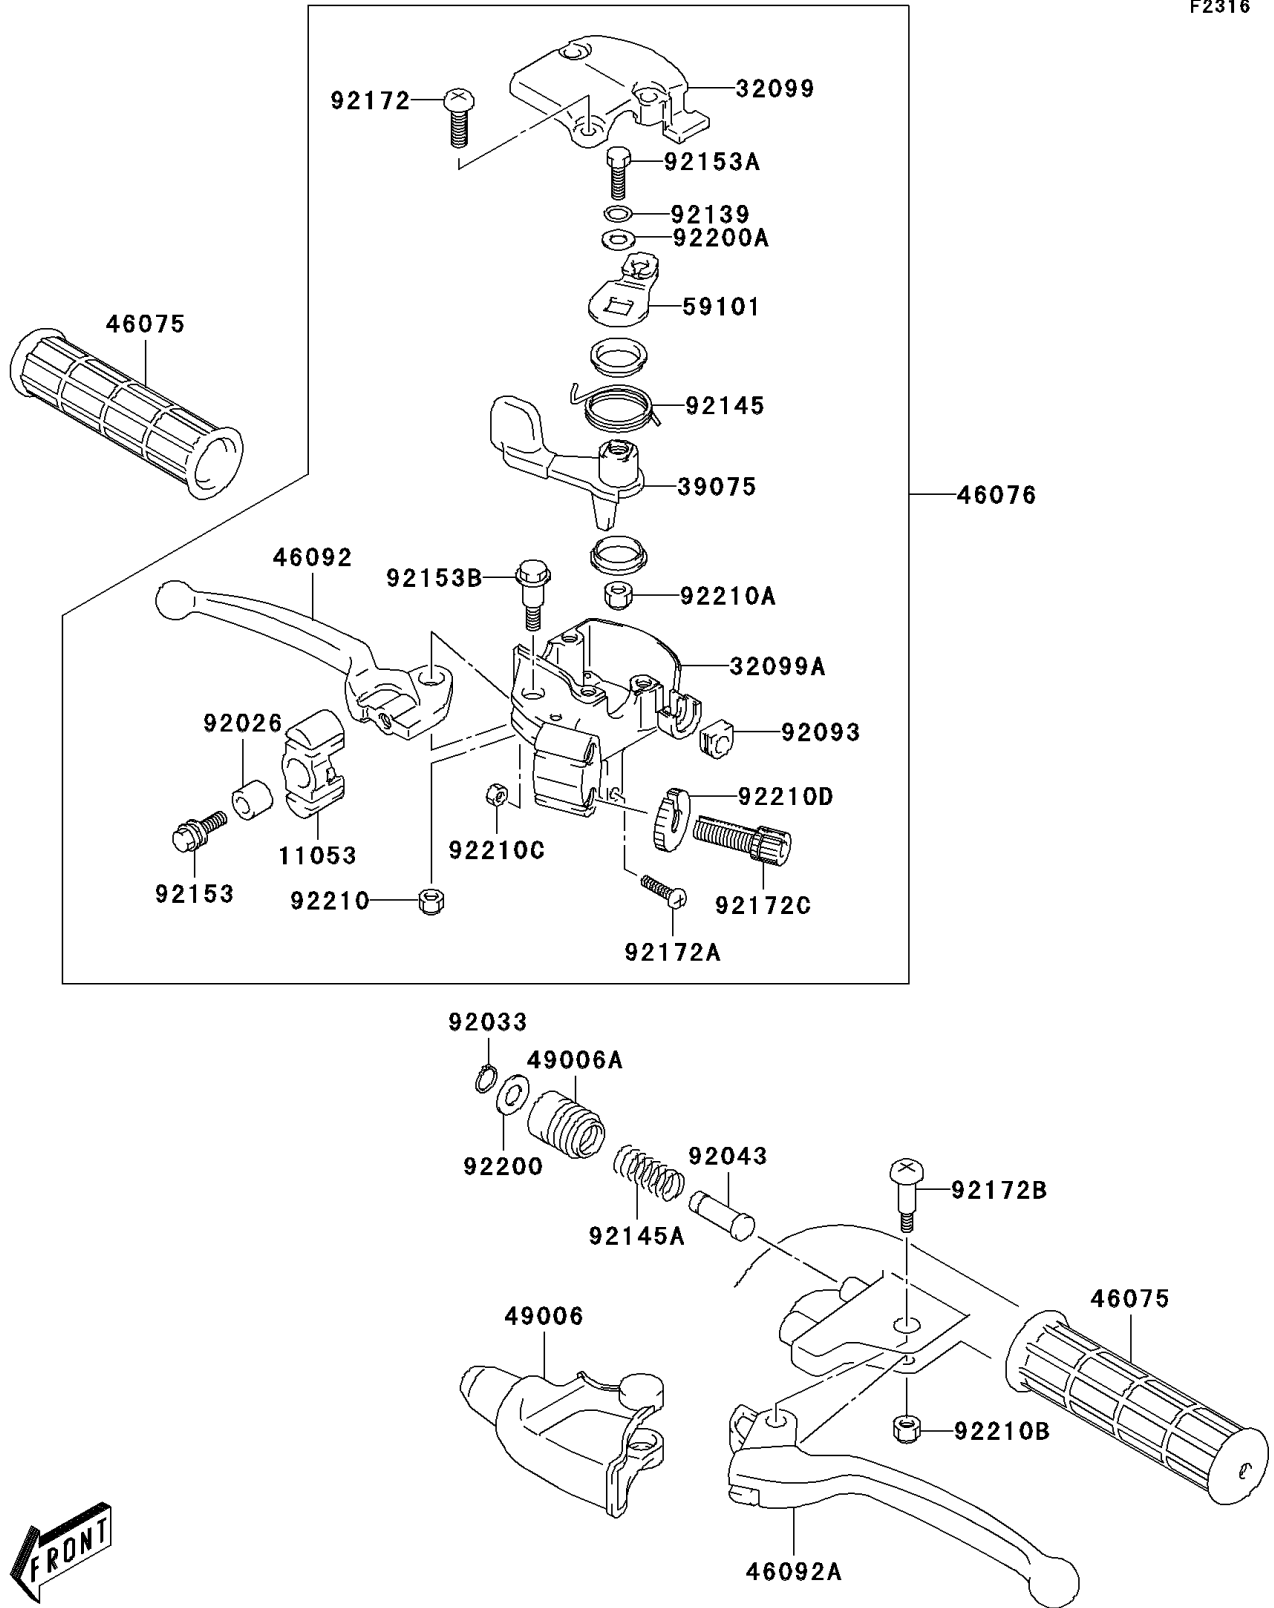

2006 KFX50 PARTS DIAGRAM

Handle Lever

F2316

2006 KFX50 PARTS LIST

Handle Lever

ITEM NAME	PART NUMBER	QUANTITY
BRACKET,BRAKE CABLE (Ref # 11053)	11053-S079	1
CASE,UPP (Ref # 32099)	32099-S002	1
CASE,LWR (Ref # 32099A)	32099-S003	1
LEVER-THROTTLE (Ref # 39075)	39075-S001	1
GRIP (Ref # 46075)	46075-S004	2
LEVER-ASSY-GRIP,FRONT BRAKE (Ref # 46076)	46076-S005	1
LEVER-GRIP,FRONT BRAKE (Ref # 46092)	46092-S007	1
LEVER-GRIP,BRAKE (Ref # 46092A)	46092-S008	1
BOOT,BRAKE LEVER (Ref # 49006)	49006-S014	1
BOOT,BRAKE LEVER STOP (Ref # 49006A)	49006-S015	1
REEL,THROTTLE LEVER (Ref # 59101)	59101-S002	1
SPACER (Ref # 92026)	92026-S059	1
RING-SNAP,BRAKE LEVER STOP (Ref # 92033)	92033-S028	1
PIN,BRAKE LEVER STOP (Ref # 92043)	92043-S028	1
SEAL,THROTTLE CABLE DUST (Ref # 92093)	92093-S015	1
BUSHING (Ref # 92139)	92139-S010	1
SPRING,RETURN (Ref # 92145)	92145-S063	1
SPRING,BRAKE LEVER (Ref # 92145A)	92145-S064	1
BOLT (Ref # 92153)	92153-S012	1
BOLT (Ref # 92153A)	92153-S127	1
BOLT (Ref # 92153B)	92153-S455	1
SCREW (Ref # 92172)	92172-S132	3
SCREW (Ref # 92172A)	92172-S133	1
SCREW,BRAKE LEVER (Ref # 92172B)	92172-S135	1
SCREW (Ref # 92172C)	92172-S273	2
WASHER (Ref # 92200)	92200-S003	1
WASHER,6.5X18X1 (Ref # 92200A)	92200-S004	1
NUT (Ref # 92210)	92210-S024	1
NUT (Ref # 92210A)	92210-S053	1

2006 KFX50 PARTS LIST

Handle Lever

ITEM NAME	PART NUMBER	QUANTITY
NUT (Ref # 92210B)	92210-S063	1
NUT (Ref # 92210C)	92210-S065	1
NUT,CABLE ADJUSTER LOCK (Ref # 92210D)	92210-S173	2