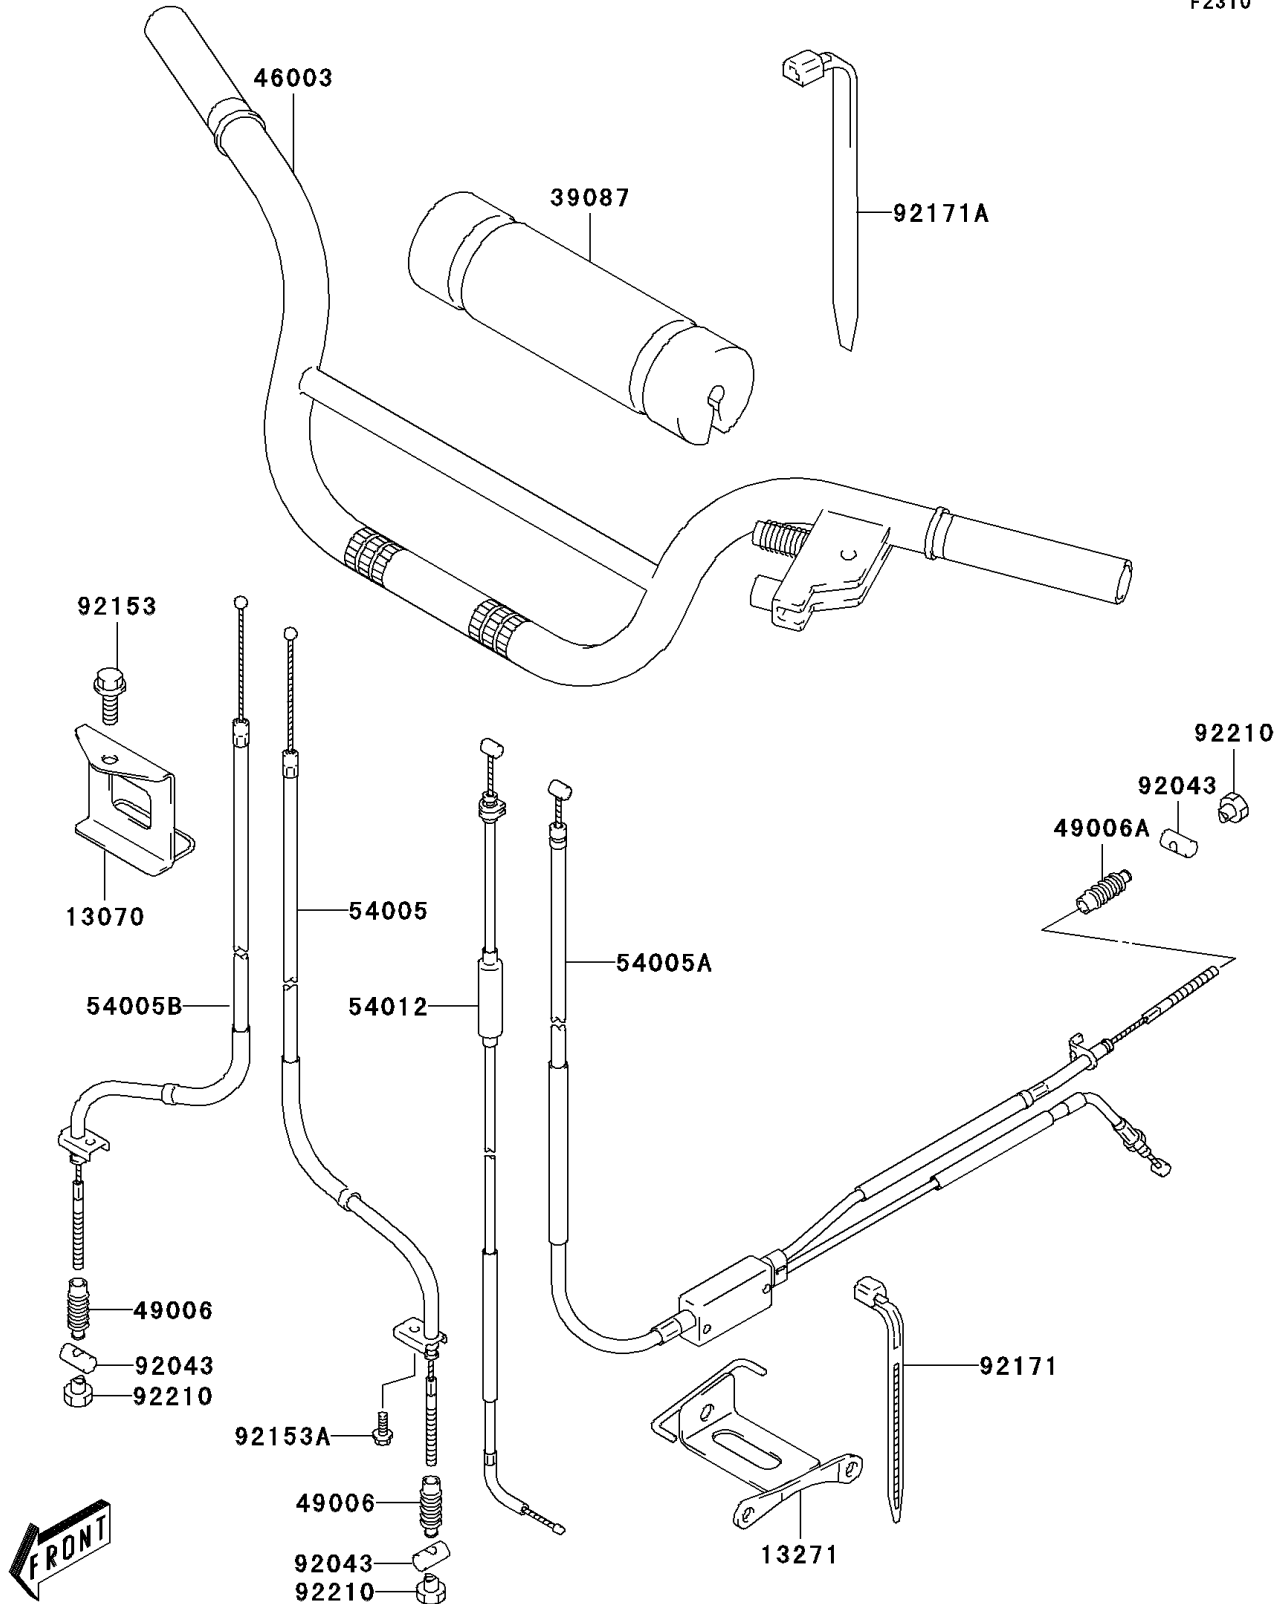

2006 KFX50 PARTS DIAGRAM

Handlebar

F2310

2006 KFX50 PARTS LIST

Handlebar

ITEM NAME	PART NUMBER	QUANTITY
GUIDE,FRONT BRAKE CABLE (Ref # 13070)	13070-S009	1
PLATE,REAR BRAKE CABLE (Ref # 13271)	13271-S031	1
PAD-HANDLE (Ref # 39087)	39087-S001	1
HANDLE,BLACK (Ref # 46003)	46003-S004-504	1
BOOT,FRONT BRAKE CABLE (Ref # 49006)	49006-S012	1
BOOT,REAR BRAKE CABLE (Ref # 49006A)	49006-S013	1
CABLE-BRAKE,LH (Ref # 54005)	54005-S005	1
CABLE-BRAKE (Ref # 54005A)	54005-S006	1
CABLE-BRAKE,FR (Ref # 54005B)	54005-S007	1
CABLE-THROTTLE (Ref # 54012)	54012-S015	1
PIN (Ref # 92043)	92043-S006	1
BOLT (Ref # 92153)	92153-S011	1
BOLT,FRONT BRAKE CABLE (Ref # 92153A)	92153-S197	1
CLAMP,L=125 (Ref # 92171)	92171-S014	1
CLAMP,CROSS BAR PAD (Ref # 92171A)	92171-S064	1
NUT (Ref # 92210)	92210-S014	1