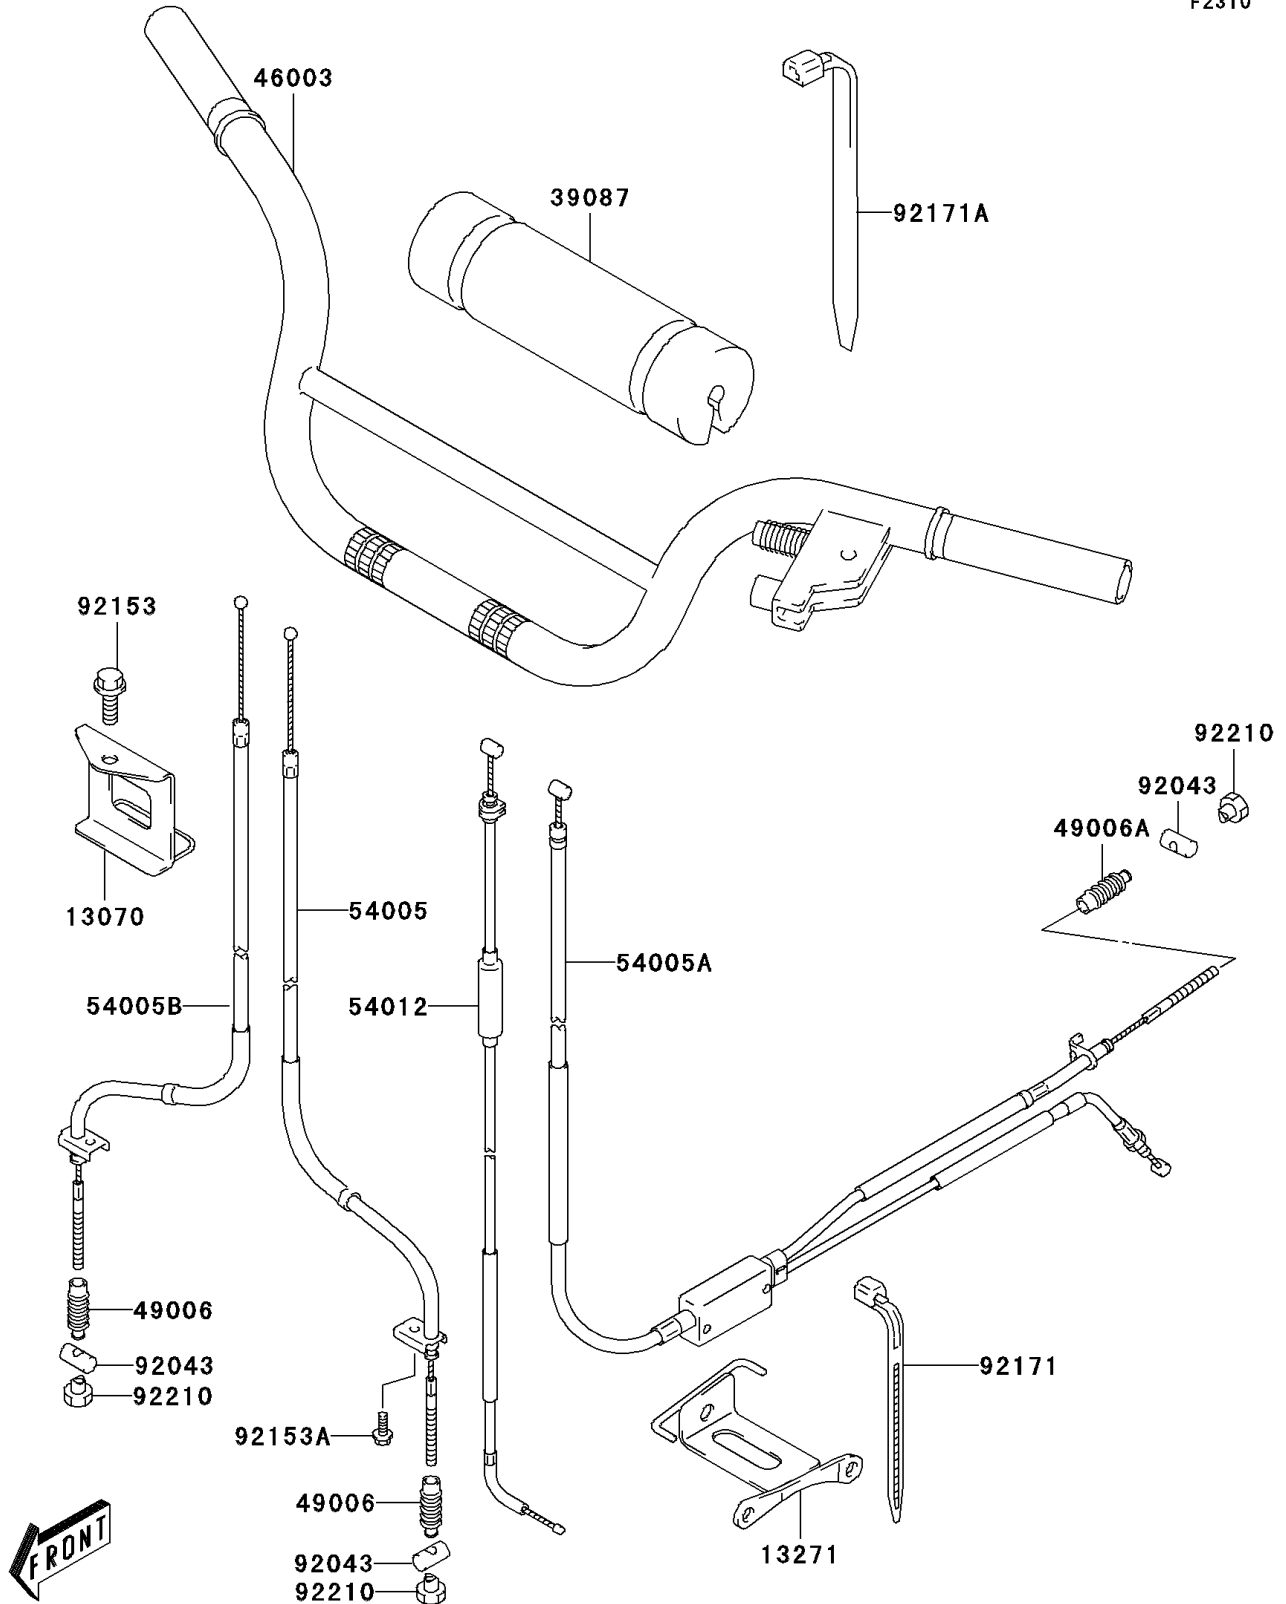

## 2006 KFX50 PARTS DIAGRAM

Handlebar

F2310

## 2006 KFX50 PARTS LIST

### Handlebar

ITEM NAME	PART NUMBER	QUANTITY
GUIDE,FRONT BRAKE CABLE (Ref # 13070)	13070-S009	1
PLATE,REAR BRAKE CABLE (Ref # 13271)	13271-S031	1
PAD-HANDLE (Ref # 39087)	39087-S001	1
HANDLE,BLACK (Ref # 46003)	46003-S004-504	1
BOOT,FRONT BRAKE CABLE (Ref # 49006)	49006-S012	2
BOOT,REAR BRAKE CABLE (Ref # 49006A)	49006-S013	1
CABLE-BRAKE,LH (Ref # 54005)	54005-S005	1
CABLE-BRAKE (Ref # 54005A)	54005-S006	1
CABLE-BRAKE,FR (Ref # 54005B)	54005-S007	1
CABLE-THROTTLE (Ref # 54012)	54012-S015	1
PIN (Ref # 92043)	92043-S006	3
BOLT (Ref # 92153)	92153-S011	1
BOLT,FRONT BRAKE CABLE (Ref # 92153A)	92153-S197	2
CLAMP,L=125 (Ref # 92171)	92171-S014	2
CLAMP,CROSS BAR PAD (Ref # 92171A)	92171-S064	2
NUT (Ref # 92210)	92210-S014	3