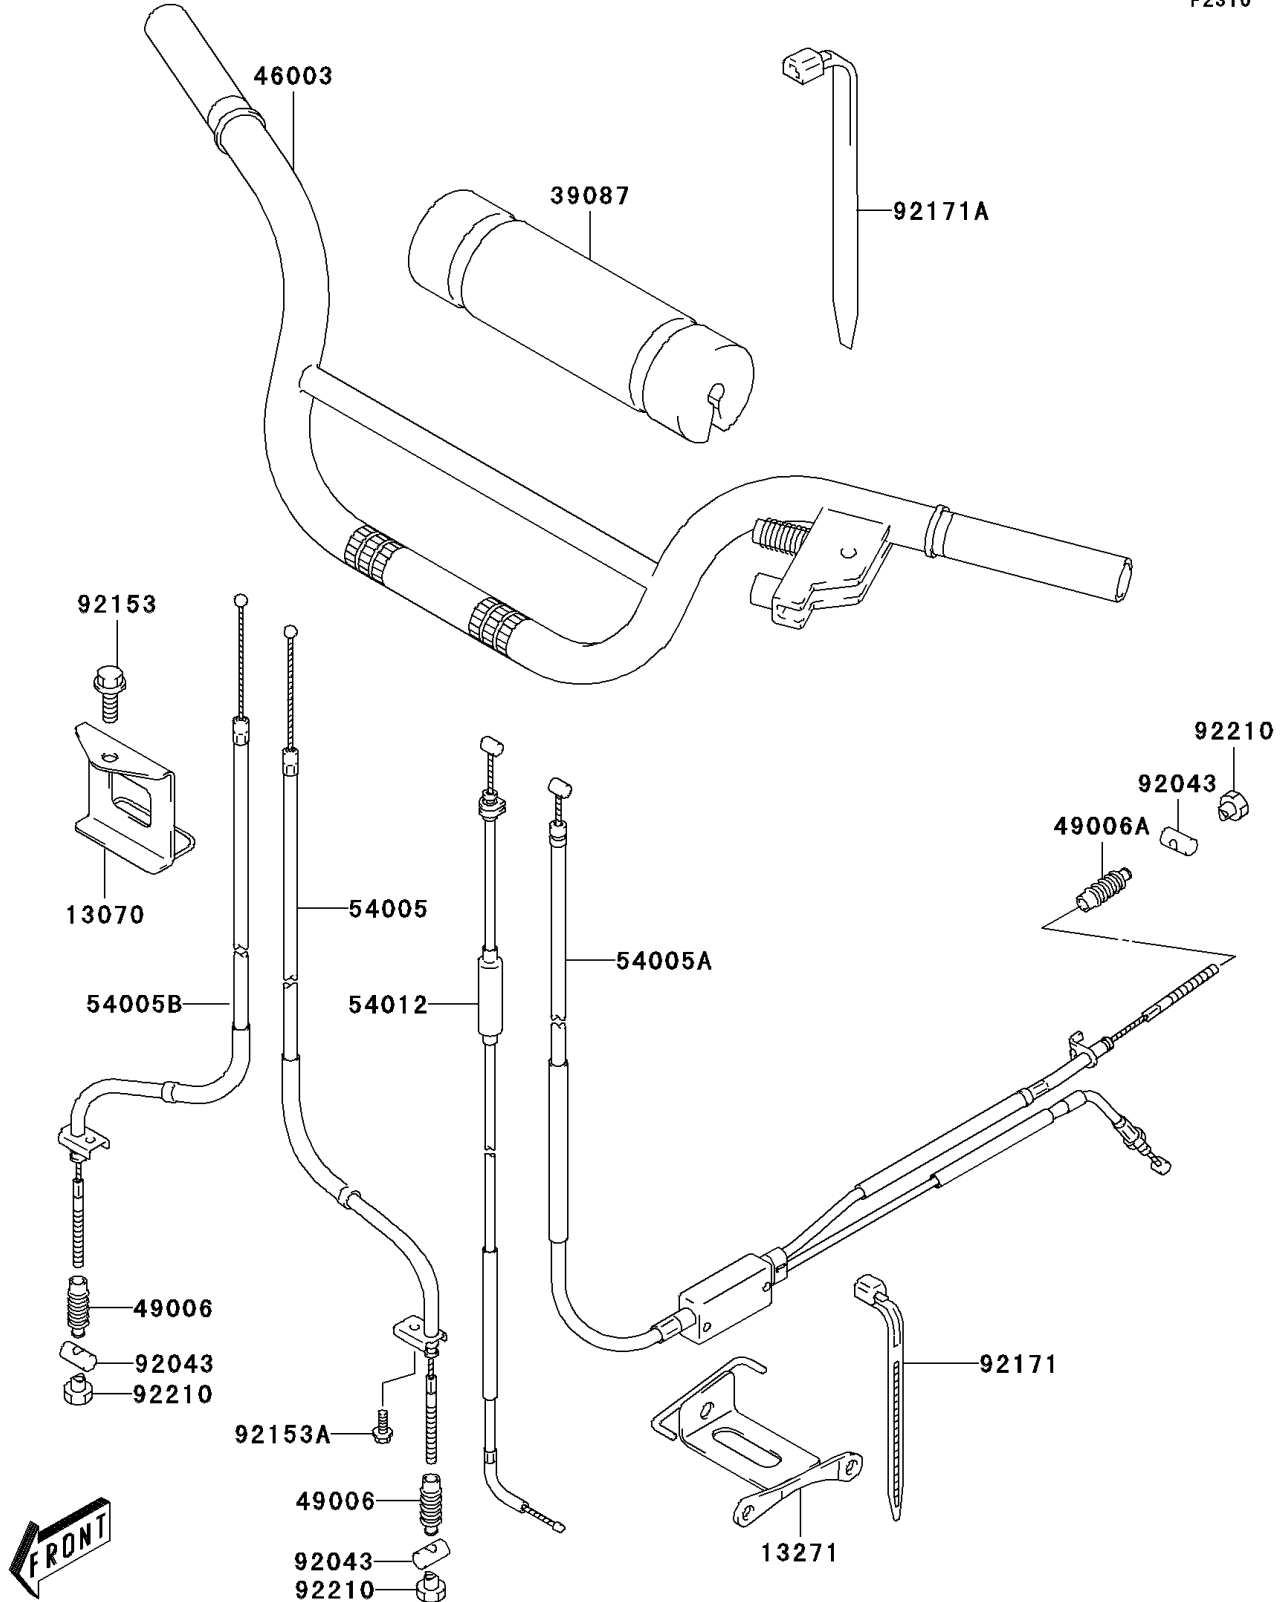

2006 KFX50 PARTS DIAGRAM

Handlebar

F2310

2006 KFX50 PARTS LIST

Handlebar

ITEM NAME	PART NUMBER	QUANTITY
GUIDE,FRONT BRAKE CABLE (Ref # 13070)	13070-S009	1
PLATE,REAR BRAKE CABLE (Ref # 13271)	13271-S031	1
PAD-HANDLE (Ref # 39087)	39087-S001	1
HANDLE,BLACK (Ref # 46003)	46003-S004-504	1
BOOT,FRONT BRAKE CABLE (Ref # 49006)	49006-S012	2
BOOT,REAR BRAKE CABLE (Ref # 49006A)	49006-S013	1
CABLE-BRAKE,LH (Ref # 54005)	54005-S005	1
CABLE-BRAKE (Ref # 54005A)	54005-S006	1
CABLE-BRAKE,FR (Ref # 54005B)	54005-S007	1
CABLE-THROTTLE (Ref # 54012)	54012-S015	1
PIN (Ref # 92043)	92043-S006	3
BOLT (Ref # 92153)	92153-S011	1
BOLT,FRONT BRAKE CABLE (Ref # 92153A)	92153-S197	2
CLAMP,L=125 (Ref # 92171)	92171-S014	2
CLAMP,CROSS BAR PAD (Ref # 92171A)	92171-S064	2
NUT (Ref # 92210)	92210-S014	3