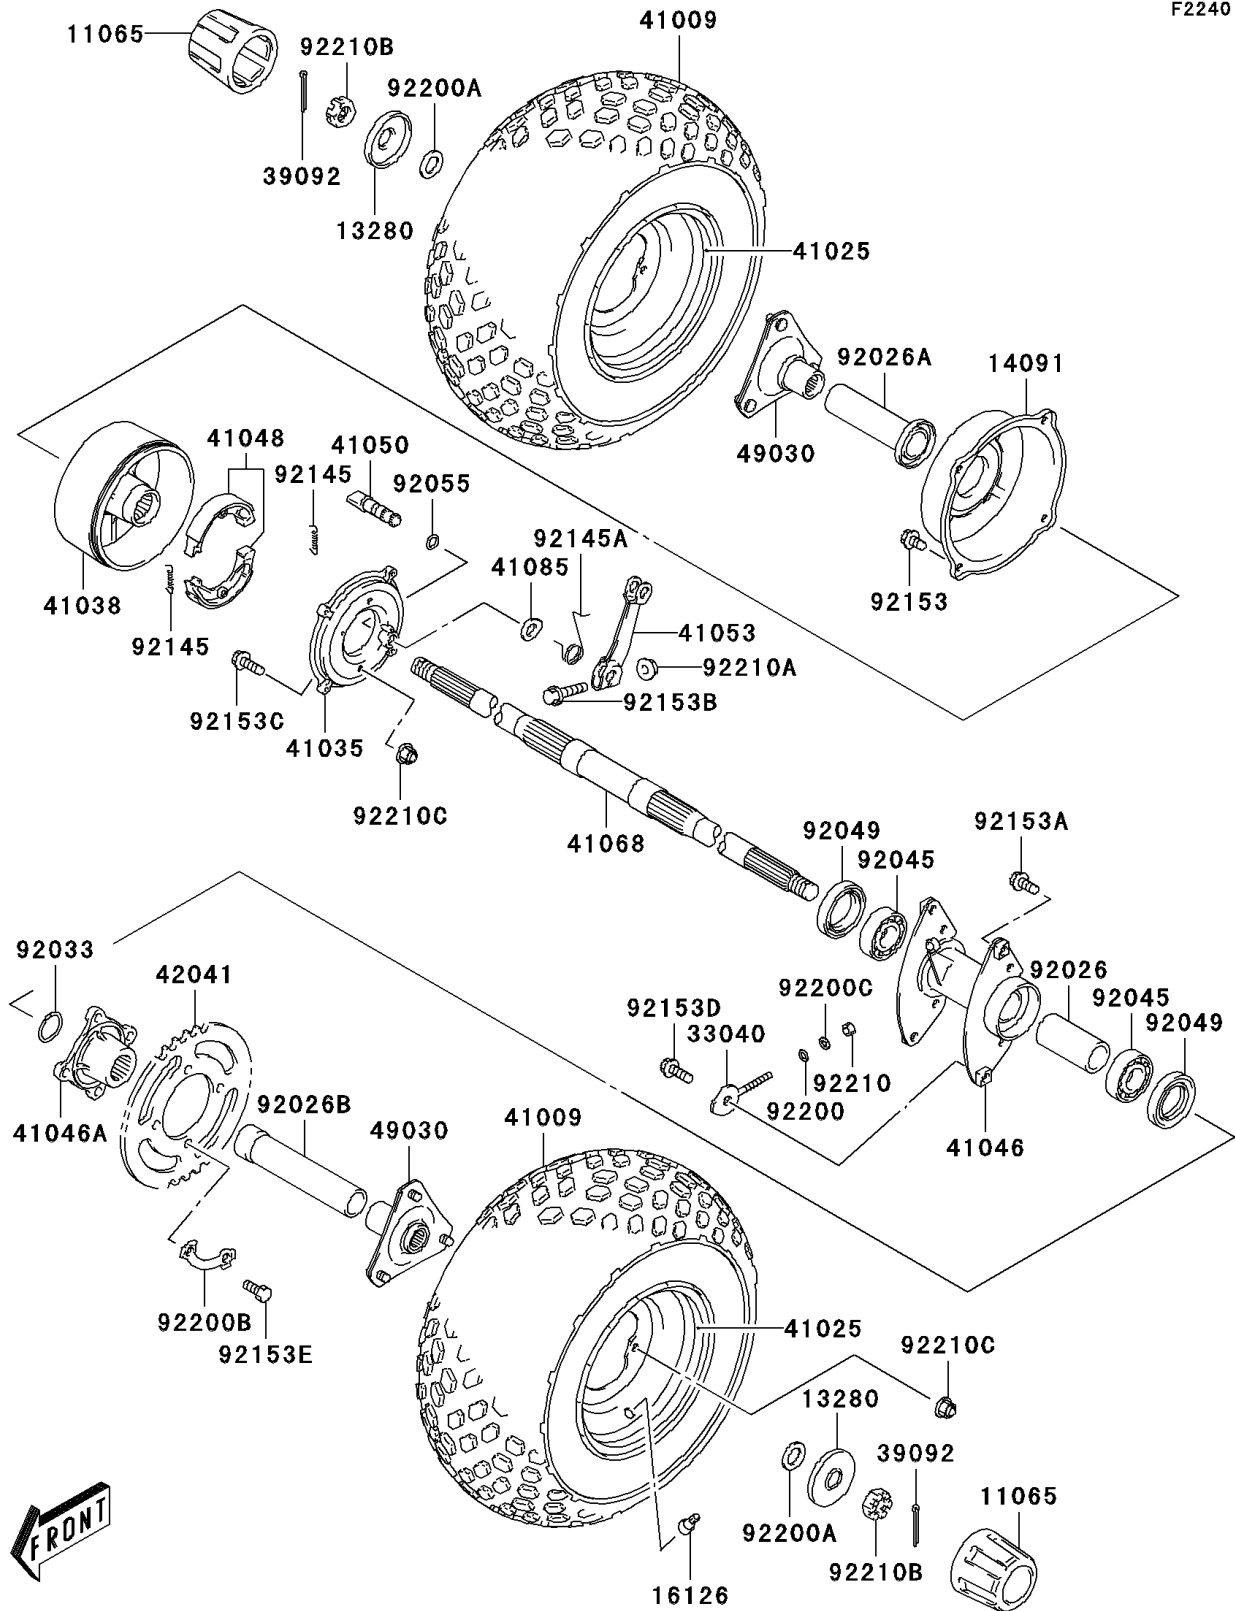

2006 KFX50 PARTS DIAGRAM

Rear Hub

F2240

2006 KFX50 PARTS LIST

Rear Hub

ITEM NAME	PART NUMBER	QUANTITY
CAP,WHEEL (Ref # 11065)	11065-S022	1
HOLDER,CENTER CAP (Ref # 13280)	13280-S017	1
COVER,REAR BRAKE DRUM (Ref # 14091)	14091-S071	1
VALVE,WHEEL RIM,TR412 (Ref # 16126)	16126-S002	1
ADJUSTER-CHAIN (Ref # 33040)	33040-S002	1
PIN-HAIR,REAR AXLE (Ref # 39092)	39092-S008	1
TIRE (Ref # 41009)	41009-S009	1
RIM,REAR WHEEL,B.SILVER (Ref # 41025)	41025-S006-530	1
PANEL-ASSY-BRAKE (Ref # 41035)	41035-S003	1
DRUM,REAR BRAKE (Ref # 41038)	41038-S001	1
HOUSING-BEARING (Ref # 41046)	41046-S001	1
HOUSING-BEARING,REAR SPROCKET (Ref # 41046A)	41046-S002	1
SHOE-BRAKE (Ref # 41048)	41048-S005	1
CAM-BRAKE (Ref # 41050)	41050-S005	1
LEVER-BRAKE CAM (Ref # 41053)	41053-S011	1
AXLE,RR (Ref # 41068)	41068-S007	1
INDICATOR (Ref # 41085)	41085-S002	1
SPROCKET-HUB,RR,37T (Ref # 42041)	42041-S004	1
HUB,RR (Ref # 49030)	49030-S001	1
SPACER,REAR AXLE (Ref # 92026)	92026-S064	1
SPACER,AXLE,RH (Ref # 92026A)	92026-S065	1
SPACER,AXLE,LH (Ref # 92026B)	92026-S066	1
RING-SNAP,STOPPER (Ref # 92033)	92033-S030	1
BEARING-BALL,RR AXLE (Ref # 92045)	92045-S038	1
SEAL-OIL,REAR AXLE (Ref # 92049)	92049-S033	1
RING-O,BRAKE CAM (Ref # 92055)	92055-S041	1
SPRING,REAR BRAKE SHOE (Ref # 92145)	92145-S047	1
SPRING,REAR BRAKE CAM (Ref # 92145A)	92145-S068	1
BOLT (Ref # 92153)	92153-S143	1

2006 KFX50 PARTS LIST

Rear Hub

ITEM NAME	PART NUMBER	QUANTITY
BOLT,MUFFLER (Ref # 92153A)	92153-S194	1
BOLT,BRAKE CAM LEVER (Ref # 92153B)	92153-S205	1
BOLT (Ref # 92153C)	92153-S206	1
BOLT,CHAIN ADJUSTER (Ref # 92153D)	92153-S207	1
BOLT,REAR SPROCKET (Ref # 92153E)	92153-S208	1
WASHER (Ref # 92200)	92200-S003	1
WASHER,REAR AXLE (Ref # 92200A)	92200-S100	1
WASHER,SPROCKET (Ref # 92200B)	92200-S101	1
WASHER (Ref # 92200C)	92200-S102	1
NUT (Ref # 92210)	92210-S001	1
NUT (Ref # 92210A)	92210-S004	1
NUT,REAR AXLE (Ref # 92210B)	92210-S076	1
NUT (Ref # 92210C)	92210-S094	1