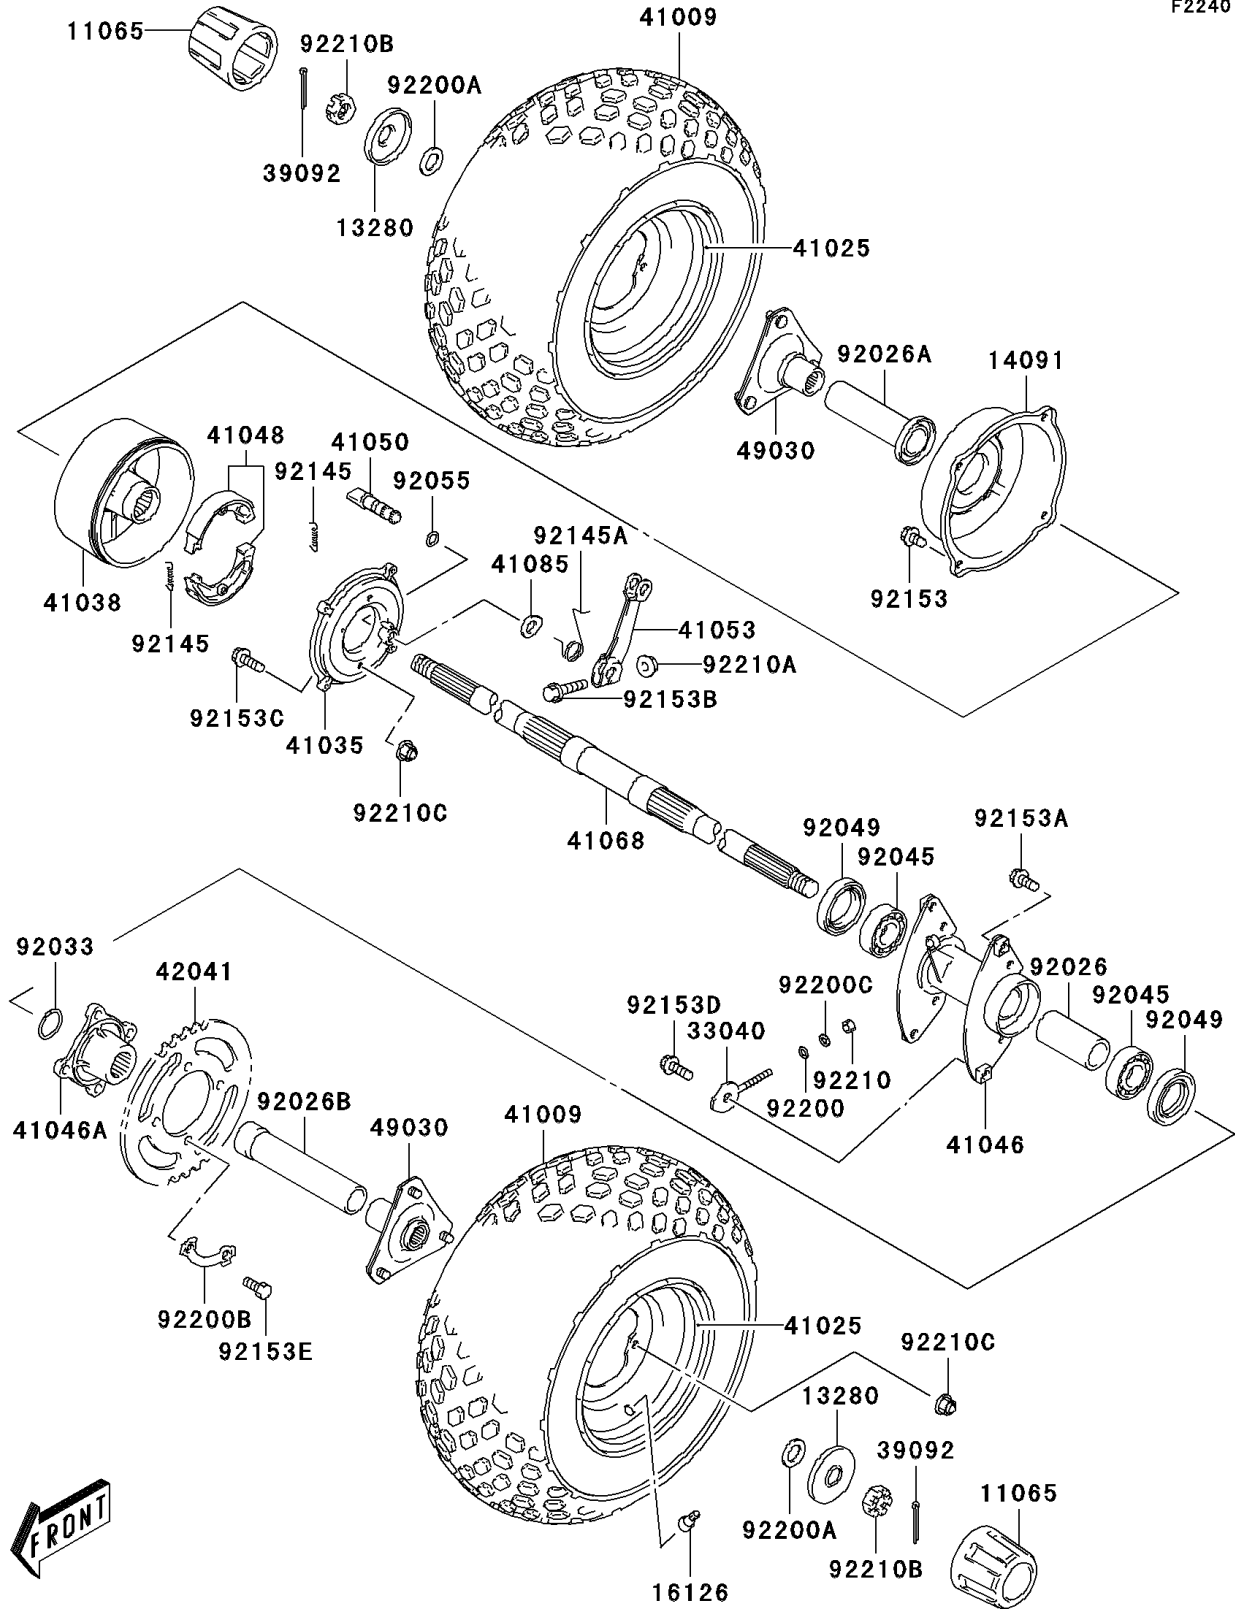

2006 KFX50 PARTS DIAGRAM

Rear Hub

F2240

2006 KFX50 PARTS LIST

Rear Hub

ITEM NAME	PART NUMBER	QUANTITY
CAP,WHEEL (Ref # 11065)	11065-S022	2
HOLDER,CENTER CAP (Ref # 13280)	13280-S017	2
COVER,REAR BRAKE DRUM (Ref # 14091)	14091-S071	1
VALVE,WHEEL RIM,TR412 (Ref # 16126)	16126-S002	2
ADJUSTER-CHAIN (Ref # 33040)	33040-S002	2
PIN-HAIR,REAR AXLE (Ref # 39092)	39092-S008	2
TIRE (Ref # 41009)	41009-S009	2
RIM,REAR WHEEL,B.SILVER (Ref # 41025)	41025-S006-530	2
PANEL-ASSY-BRAKE (Ref # 41035)	41035-S003	1
DRUM,REAR BRAKE (Ref # 41038)	41038-S001	1
HOUSING-BEARING (Ref # 41046)	41046-S001	1
HOUSING-BEARING,REAR SPROCKET (Ref # 41046A)	41046-S002	1
SHOE-BRAKE (Ref # 41048)	41048-S005	1
CAM-BRAKE (Ref # 41050)	41050-S005	1
LEVER-BRAKE CAM (Ref # 41053)	41053-S011	1
AXLE,RR (Ref # 41068)	41068-S007	1
INDICATOR (Ref # 41085)	41085-S002	1
SPROCKET-HUB,RR,37T (Ref # 42041)	42041-S004	1
HUB,RR (Ref # 49030)	49030-S001	2
SPACER,REAR AXLE (Ref # 92026)	92026-S064	1
SPACER,AXLE,RH (Ref # 92026A)	92026-S065	1
SPACER,AXLE,LH (Ref # 92026B)	92026-S066	1
RING-SNAP,STOPPER (Ref # 92033)	92033-S030	1
BEARING-BALL,RR AXLE (Ref # 92045)	92045-S038	2
SEAL-OIL,REAR AXLE (Ref # 92049)	92049-S033	2
RING-O,BRAKE CAM (Ref # 92055)	92055-S041	1
SPRING,REAR BRAKE SHOE (Ref # 92145)	92145-S047	2
SPRING,REAR BRAKE CAM (Ref # 92145A)	92145-S068	1
BOLT (Ref # 92153)	92153-S143	4

2006 KFX50 PARTS LIST

Rear Hub

ITEM NAME	PART NUMBER	QUANTITY
BOLT,MUFFLER (Ref # 92153A)	92153-S194	2
BOLT,BRAKE CAM LEVER (Ref # 92153B)	92153-S205	1
BOLT (Ref # 92153C)	92153-S206	2
BOLT,CHAIN ADJUSTER (Ref # 92153D)	92153-S207	2
BOLT,REAR SPROCKET (Ref # 92153E)	92153-S208	4
WASHER (Ref # 92200)	92200-S003	2
WASHER,REAR AXLE (Ref # 92200A)	92200-S100	2
WASHER,SPROCKET (Ref # 92200B)	92200-S101	2
WASHER (Ref # 92200C)	92200-S102	2
NUT (Ref # 92210)	92210-S001	2
NUT (Ref # 92210A)	92210-S004	1
NUT,REAR AXLE (Ref # 92210B)	92210-S076	2
NUT (Ref # 92210C)	92210-S094	8