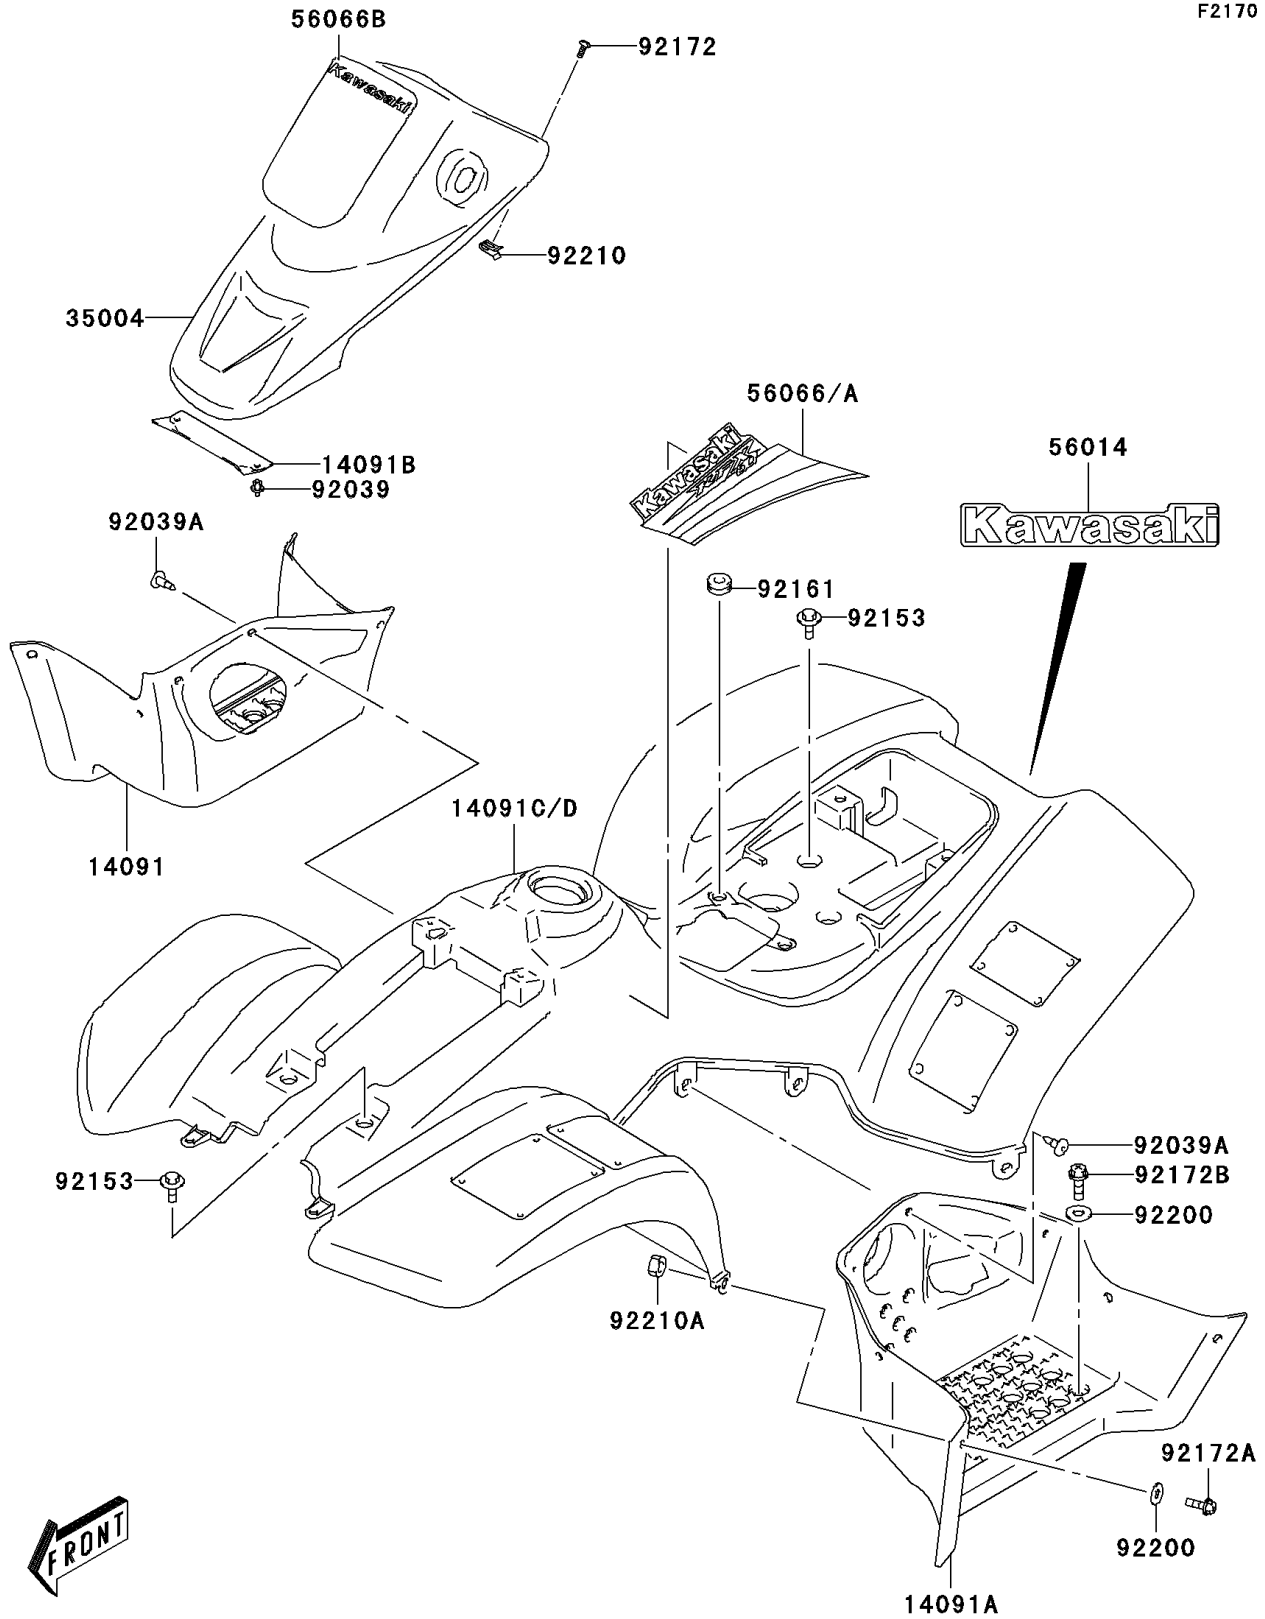

2006 KFX50 PARTS DIAGRAM

Fenders

F2170

2006 KFX50 PARTS LIST

Fenders

| ITEM NAME | PART NUMBER | QUANTITY |
|---|----------------|----------|
| COVER,FRAME,RH,BLACK (Ref # 14091) | 14091-S067-504 | 1 |
| COVER,FRAME,LH,BLACK (Ref # 14091A) | 14091-S068-504 | 1 |
| COVER,FRONT FENDER,BLACK (Ref # 14091B) | 14091-S070-504 | 1 |
| FENDER-FRONT,BLACK (Ref # 35004) | 35004-S007-504 | 1 |
| EMBLEM,BLACK/GREEN (Ref # 56014) | 56014-S012-554 | 1 |
| PATTERN,WHITE/BLACK (Ref # 56066) | 56066-S003-558 | 1 |
| PATTERN,RH,WHT/BLK/GLD/GRN (Ref # 56066A) | 56066-S033-587 | 1 |
| PATTERN,LH,WHT/BLK/GLD/GRN (Ref # 56066B) | 56066-S034-587 | 1 |
| RIVET,O.BLACK (Ref # 92039) | 92039-S003-505 | 2 |
| RIVET,BLACK (Ref # 92039A) | 92039-S005-506 | 10 |
| BOLT (Ref # 92153) | 92153-S196 | 3 |
| DAMPER,FRAME COVER (Ref # 92161) | 92161-S069 | 2 |
| SCREW (Ref # 92172) | 92172-S018 | 2 |
| SCREW (Ref # 92172A) | 92172-S019 | 4 |
| SCREW (Ref # 92172B) | 92172-S022 | 4 |
| WASHER,6.5X16X1.2 (Ref # 92200) | 92200-S005 | 12 |
| NUT,COWL (Ref # 92210) | 92210-S023 | 2 |
| NUT (Ref # 92210A) | 92210-S054 | 4 |
| COVER,FRAME CENTER,L.GREEN (Ref # 14091C) | 14091-S159-535 | 1 |
| COVER,FRAME CENTER,L.GREEN (Ref # 14091D) | 14091-S160-535 | 1 |