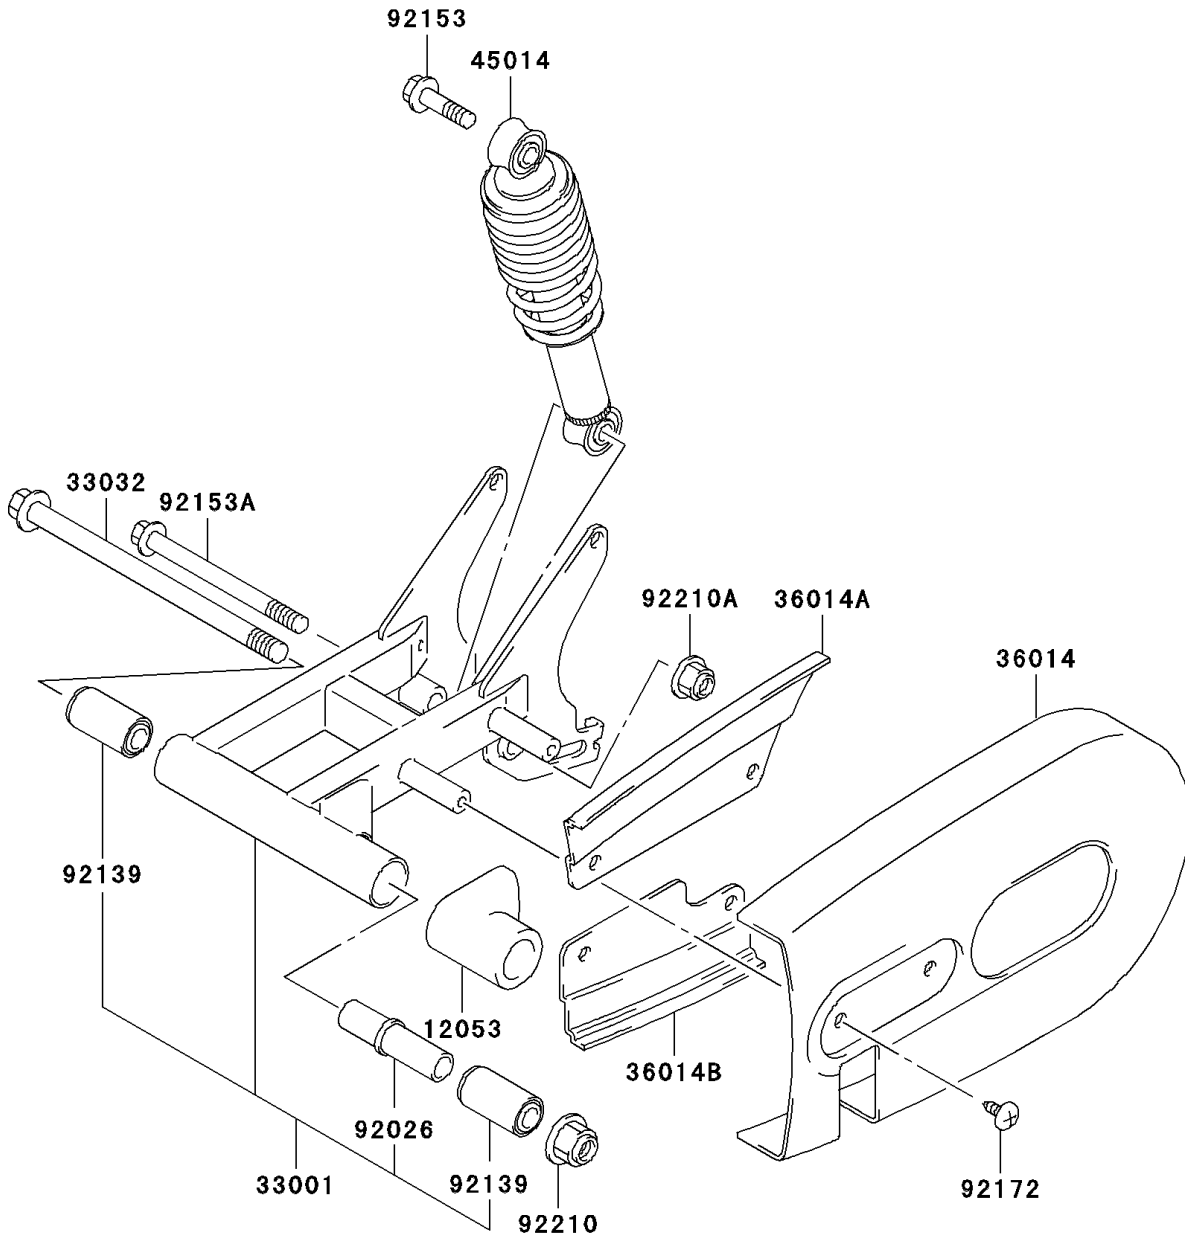

# 2006 KFX50 PARTS DIAGRAM

Rear Suspension

F2153

## 2006 KFX50 PARTS LIST

### Rear Suspension

ITEM NAME	PART NUMBER	QUANTITY
GUIDE-CHAIN (Ref # 12053)	12053-S013	1
ARM-COMP-SWING,BLACK (Ref # 33001)	33001-S005-503	1
SHAFT-SWING ARM (Ref # 33032)	33032-S002	1
CASE-CHAIN (Ref # 36014)	36014-S002	1
CASE-CHAIN (Ref # 36014A)	36014-S003	1
CASE-CHAIN (Ref # 36014B)	36014-S004	1
SHOCKABSORBER,L.GREEN (Ref # 45014)	45014-S021-535	1
SPACER (Ref # 92026)	92026-S063	1
BUSHING (Ref # 92139)	92139-S015	2
BOLT,10X37 (Ref # 92153)	92153-S033	1
BOLT,REAR SHOCK (Ref # 92153A)	92153-S204	1
SCREW,6X16 (Ref # 92172)	92172-S073	6
NUT (Ref # 92210)	92210-S007	1
NUT (Ref # 92210A)	92210-S030	1