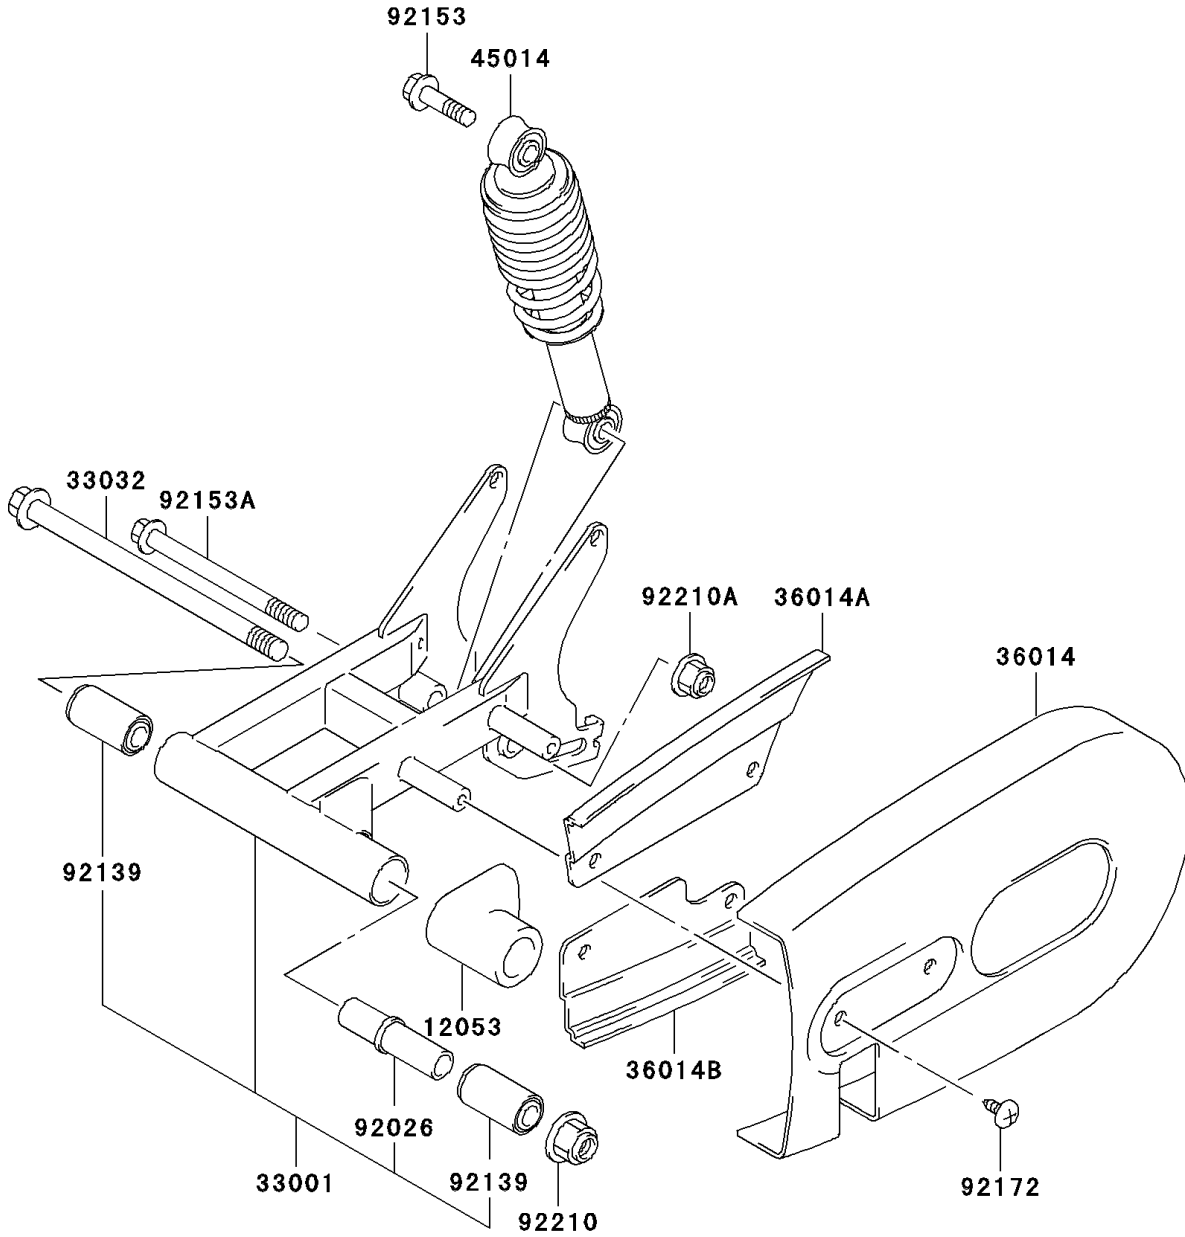

2006 KFX50 PARTS DIAGRAM

Rear Suspension

F2153

2006 KFX50 PARTS LIST

Rear Suspension

ITEM NAME	PART NUMBER	QUANTITY
GUIDE-CHAIN (Ref # 12053)	12053-S013	1
ARM-COMP-SWING,BLACK (Ref # 33001)	33001-S005-503	1
SHAFT-SWING ARM (Ref # 33032)	33032-S002	1
CASE-CHAIN (Ref # 36014)	36014-S002	1
CASE-CHAIN (Ref # 36014A)	36014-S003	1
CASE-CHAIN (Ref # 36014B)	36014-S004	1
SHOCKABSORBER,L.GREEN (Ref # 45014)	45014-S021-535	1
SPACER (Ref # 92026)	92026-S063	1
BUSHING (Ref # 92139)	92139-S015	2
BOLT,10X37 (Ref # 92153)	92153-S033	1
BOLT,REAR SHOCK (Ref # 92153A)	92153-S204	1
SCREW,6X16 (Ref # 92172)	92172-S073	6
NUT (Ref # 92210)	92210-S007	1
NUT (Ref # 92210A)	92210-S030	1