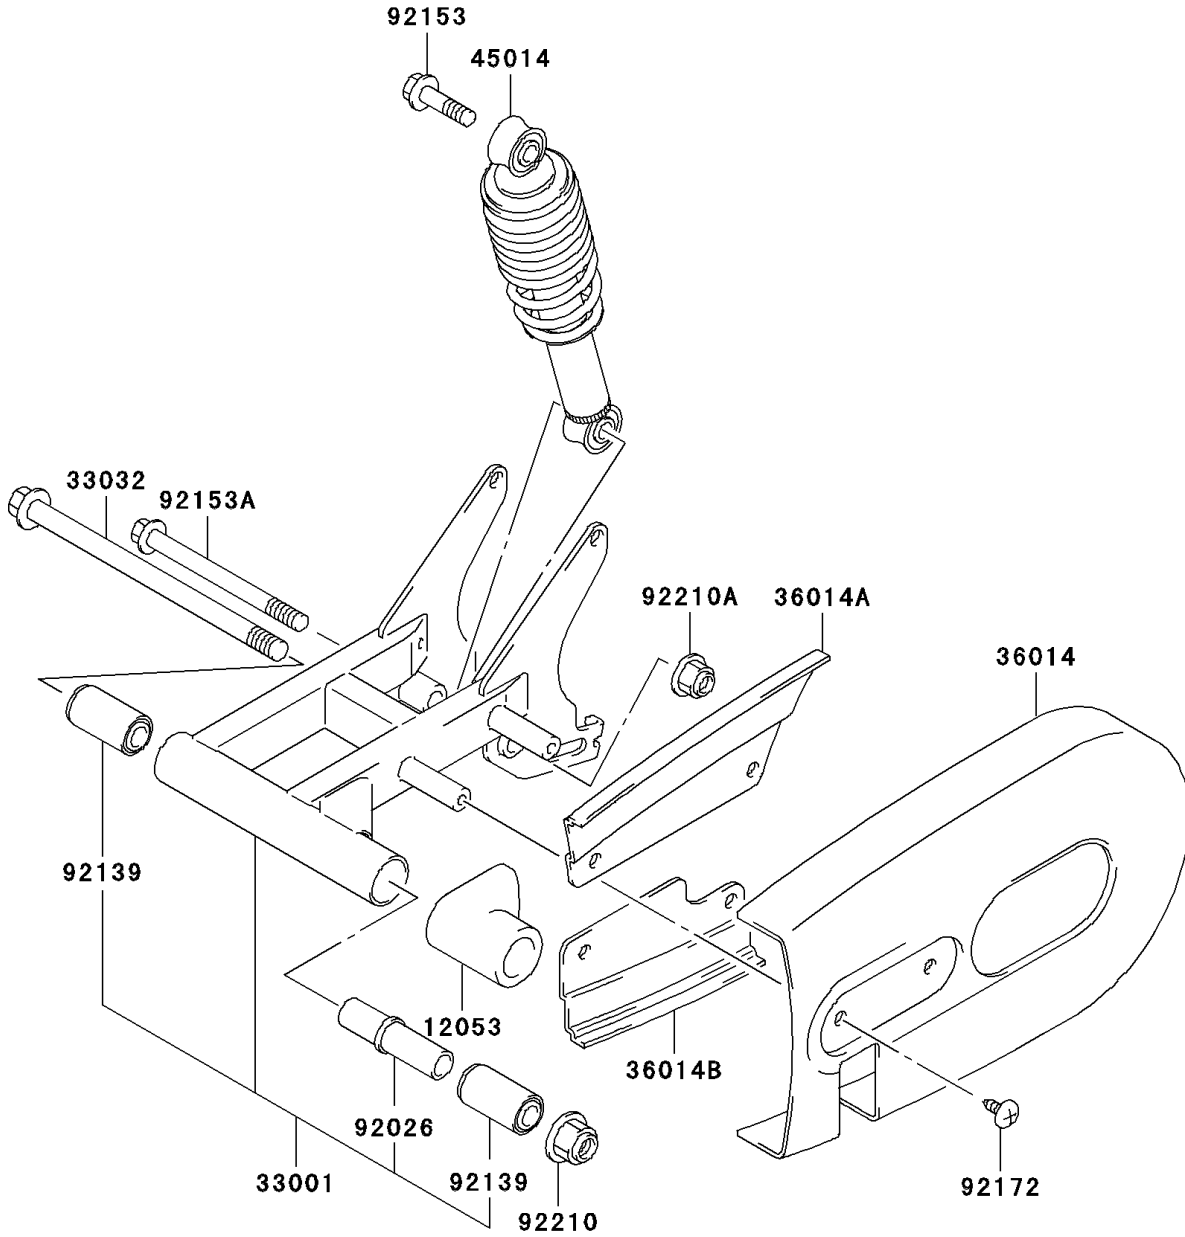

# 2006 KFX50 PARTS DIAGRAM

Rear Suspension

F2153

## 2006 KFX50 PARTS LIST

### Rear Suspension

ITEM NAME	PART NUMBER	QUANTITY
GUIDE-CHAIN (Ref # 12053)	12053-S013	1
ARM-COMP-SWING,BLACK (Ref # 33001)	33001-S005-503	1
SHAFT-SWING ARM (Ref # 33032)	33032-S002	1
CASE-CHAIN (Ref # 36014)	36014-S002	1
CASE-CHAIN (Ref # 36014A)	36014-S003	1
CASE-CHAIN (Ref # 36014B)	36014-S004	1
SHOCKABSORBER,L.GREEN (Ref # 45014)	45014-S021-535	1
SPACER (Ref # 92026)	92026-S063	1
BUSHING (Ref # 92139)	92139-S015	2
BOLT,10X37 (Ref # 92153)	92153-S033	1
BOLT,REAR SHOCK (Ref # 92153A)	92153-S204	1
SCREW,6X16 (Ref # 92172)	92172-S073	6
NUT (Ref # 92210)	92210-S007	1
NUT (Ref # 92210A)	92210-S030	1