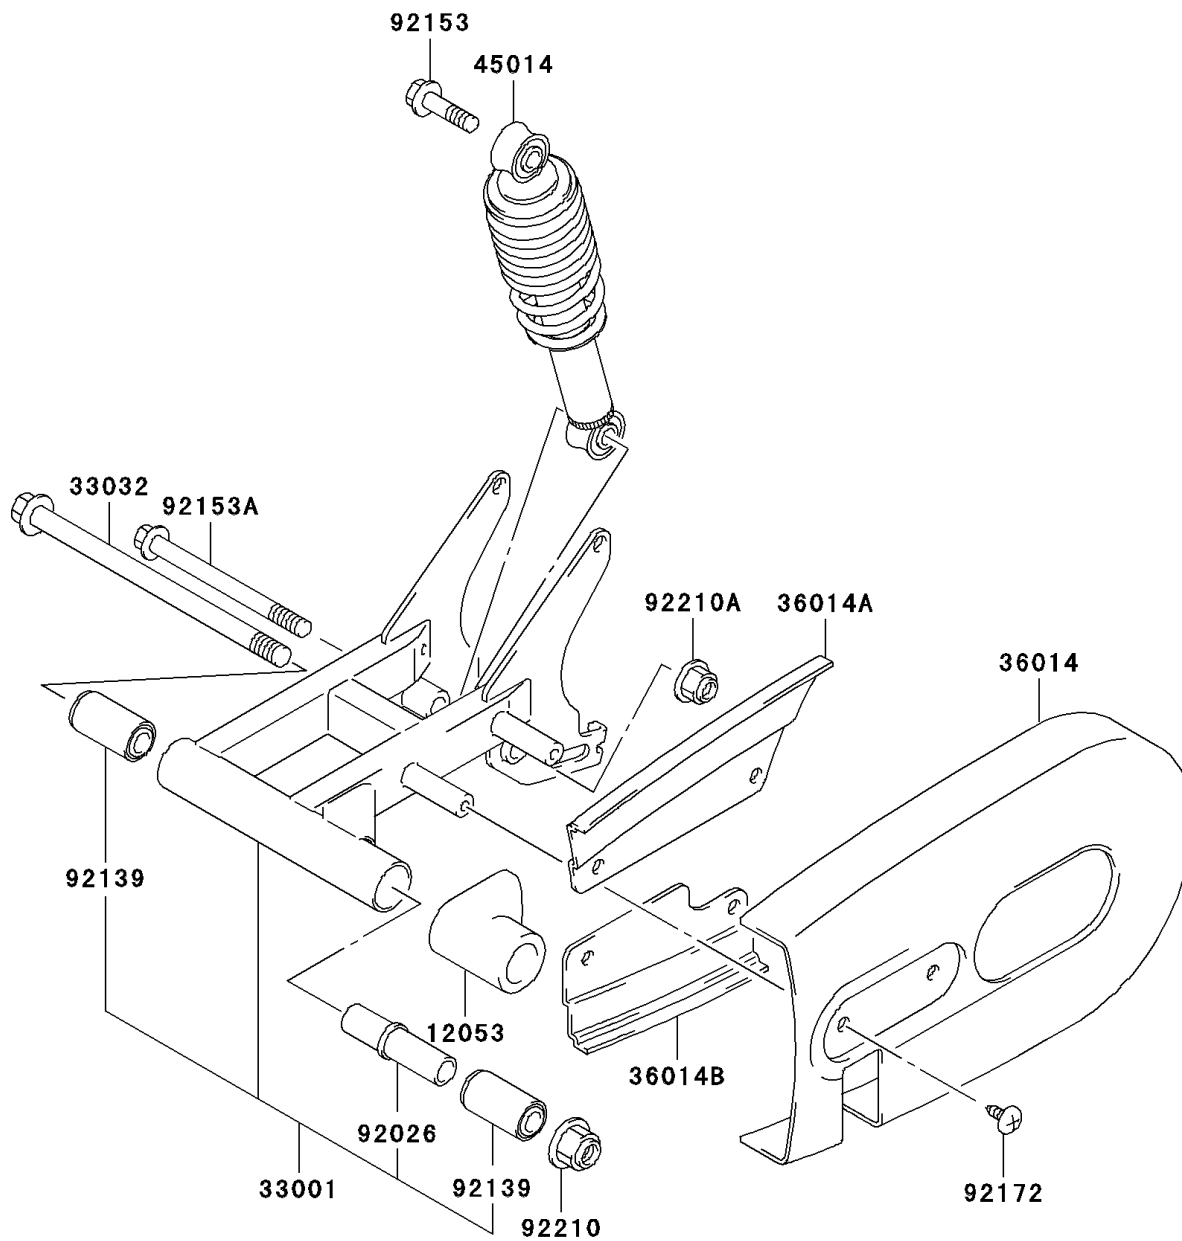

## 2006 KFX50 PARTS DIAGRAM

Rear Suspension

F2153

## 2006 KFX50 PARTS LIST

Rear Suspension

ITEM NAME	PART NUMBER	QUANTITY
GUIDE-CHAIN (Ref # 12053)	12053-S013	1
ARM-COMP-SWING,BLACK (Ref # 33001)	33001-S005-503	1
SHAFT-SWING ARM (Ref # 33032)	33032-S002	1
CASE-CHAIN (Ref # 36014)	36014-S002	1
CASE-CHAIN (Ref # 36014A)	36014-S003	1
CASE-CHAIN (Ref # 36014B)	36014-S004	1
SHOCKABSORBER,L.GREEN (Ref # 45014)	45014-S021-535	1
SPACER (Ref # 92026)	92026-S063	1
BUSHING (Ref # 92139)	92139-S015	1
BOLT,10X37 (Ref # 92153)	92153-S033	1
BOLT,REAR SHOCK (Ref # 92153A)	92153-S204	1
SCREW,6X16 (Ref # 92172)	92172-S073	1
NUT (Ref # 92210)	92210-S007	1
NUT (Ref # 92210A)	92210-S030	1