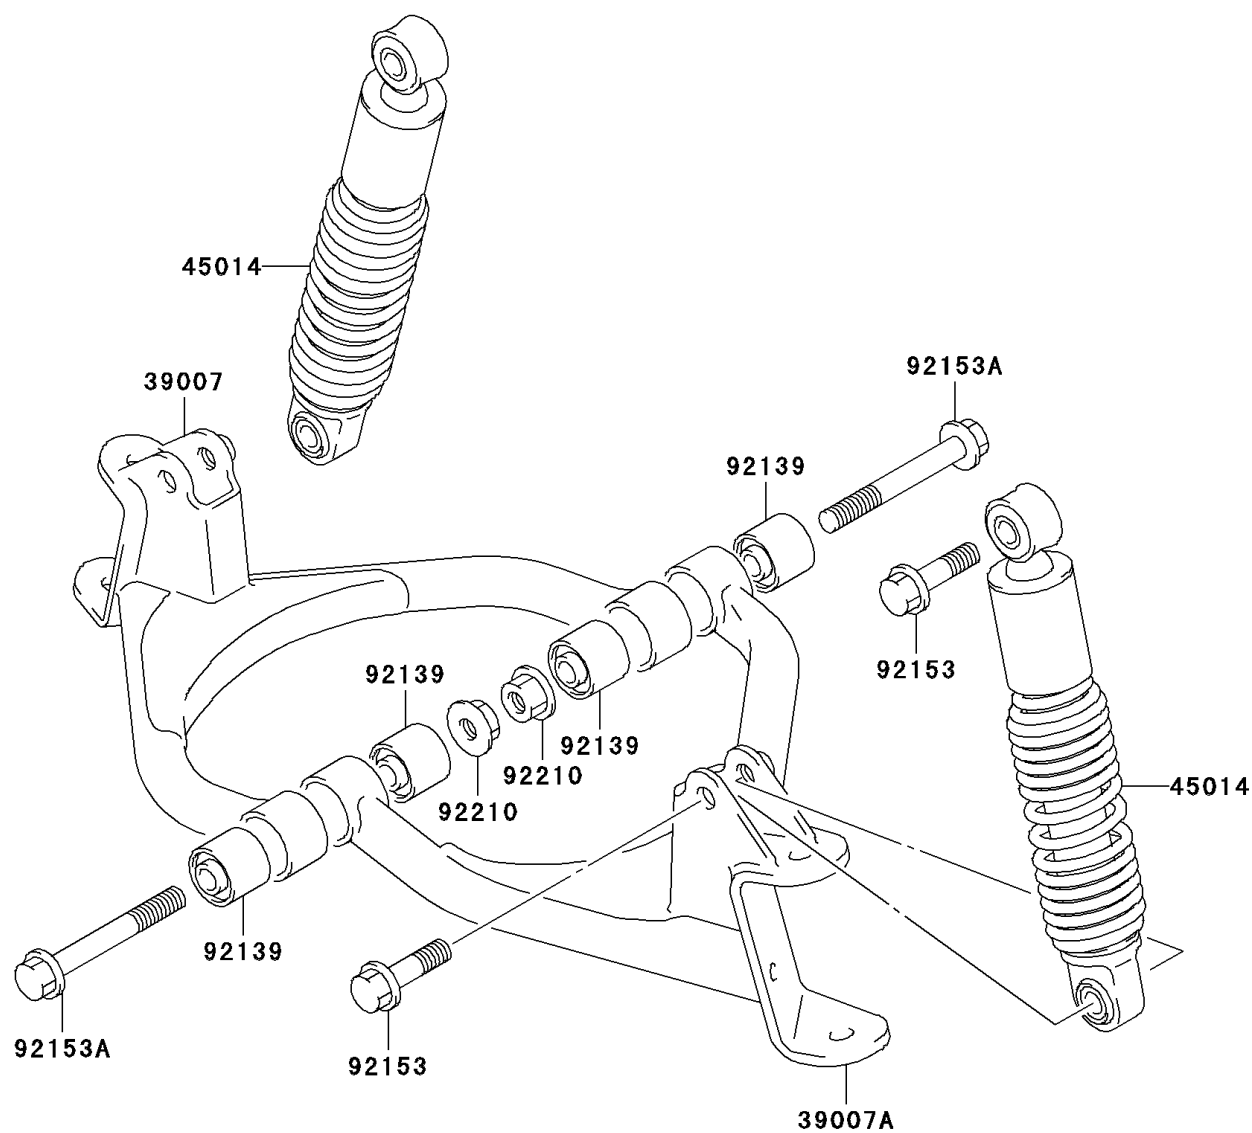

2006 KFX50 PARTS DIAGRAM

Front Suspension

F2152

2006 KFX50 PARTS LIST

Front Suspension

ITEM NAME	PART NUMBER	QUANTITY
ARM-SUSP,RH,BLACK (Ref # 39007)	39007-S003-503	1
ARM-SUSP,LH,BLACK (Ref # 39007A)	39007-S004-503	1
SHOCKABSORBER,FR,L.GREEN (Ref # 45014)	45014-S030-535	1
BUSHING,SUSPENSION ARM (Ref # 92139)	92139-S014	1
BOLT,10X37 (Ref # 92153)	92153-S033	1
BOLT,SUSPENSION ARM (Ref # 92153A)	92153-S201	1
NUT,SUSPENSION ARM (Ref # 92210)	92210-S074	1