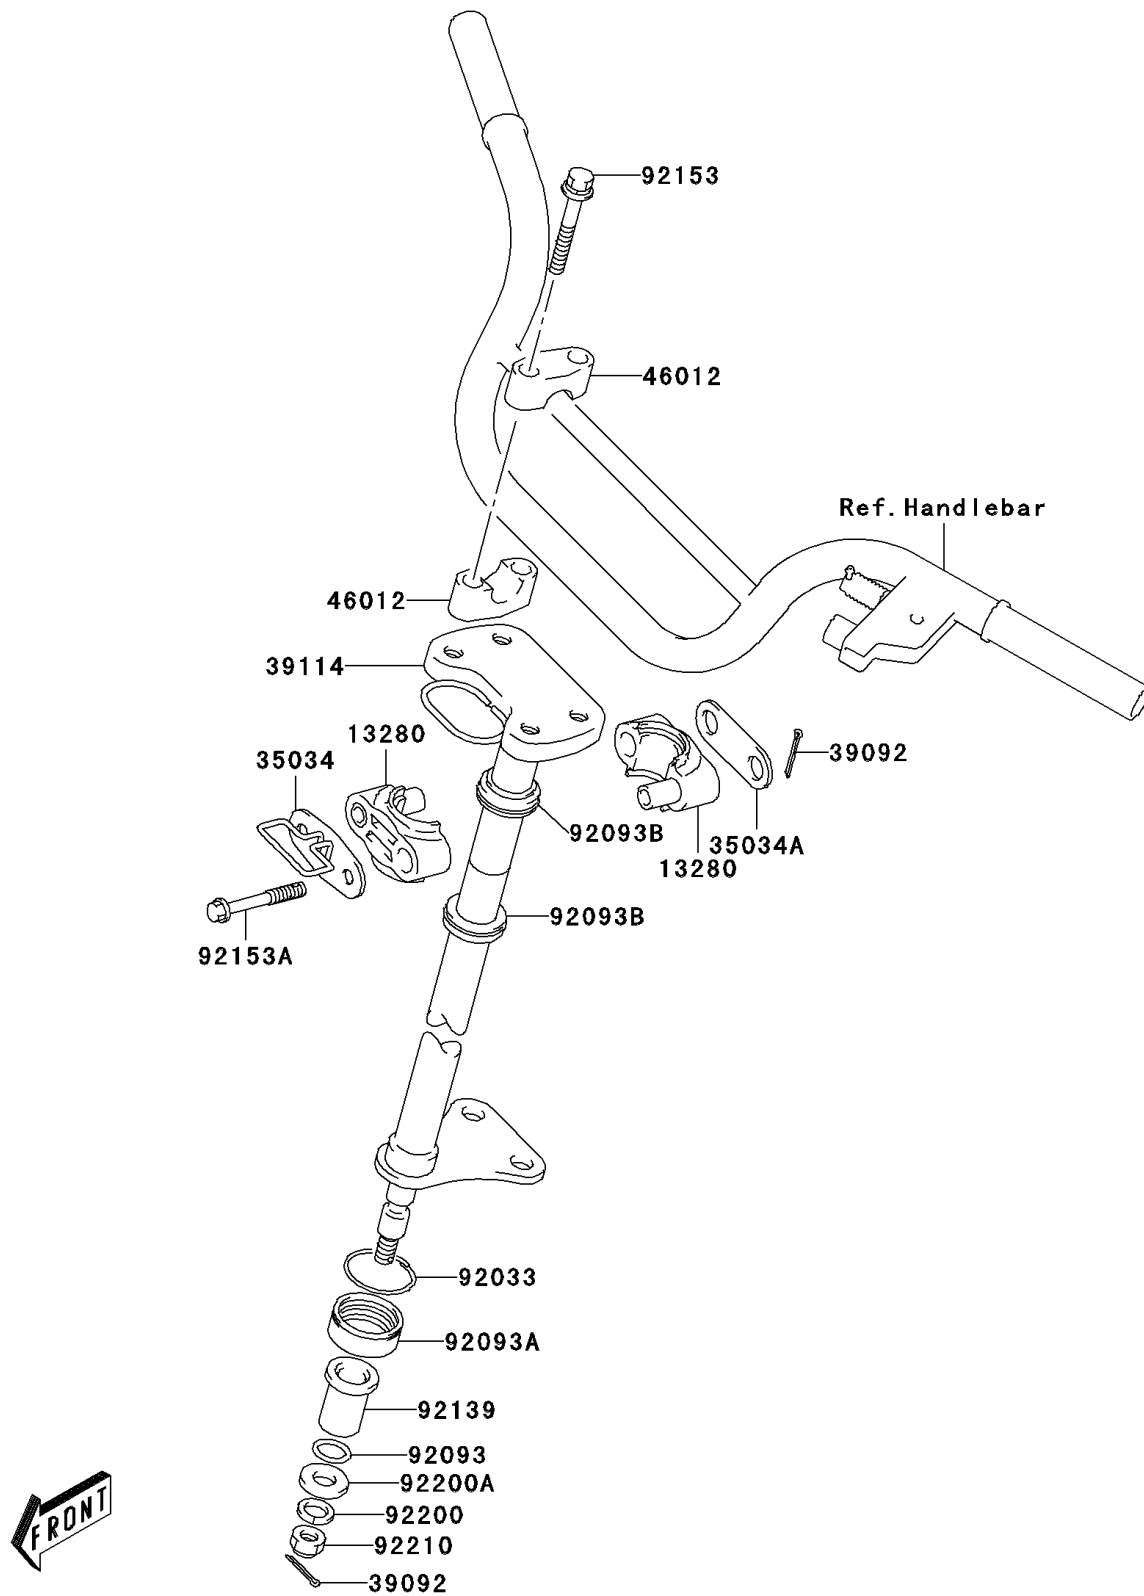

2006 KFX50 PARTS DIAGRAM

Steering Shaft

F2121

2006 KFX50 PARTS LIST

Steering Shaft

ITEM NAME	PART NUMBER	QUANTITY
HOLDER,STEERING SHAFT (Ref # 13280)	13280-S016	1
REINFORCE,STEERING HOLDER (Ref # 35034)	35034-S001	1
REINFORCE,STEERING HOLDER (Ref # 35034A)	35034-S002	1
PIN-HAIR,COTTER (Ref # 39092)	39092-S005	1
SHAFT-COMP-STRG (Ref # 39114)	39114-S001	1
HOLDER-HANDLE (Ref # 46012)	46012-S002	1
RING-SNAP,STEERING SHAFT (Ref # 92033)	92033-S029	1
SEAL (Ref # 92093)	92093-S008	1
SEAL,STEERING SHAFT DUST (Ref # 92093A)	92093-S016	1
SEAL,STEERING SHAFT (Ref # 92093B)	92093-S020	1
BUSHING,STEERING SHAFT (Ref # 92139)	92139-S011	1
BOLT,HANDLE CLAMP (Ref # 92153)	92153-S199	1
BOLT,STEERING SHAFT HOLDER (Ref # 92153A)	92153-S200	1
WASHER,STEERING SHAFT,LWR (Ref # 92200)	92200-S096	1
WASHER,10.5X25X3.2 (Ref # 92200A)	92200-S280	1
NUT,STEERING SHAFT (Ref # 92210)	92210-S071	1