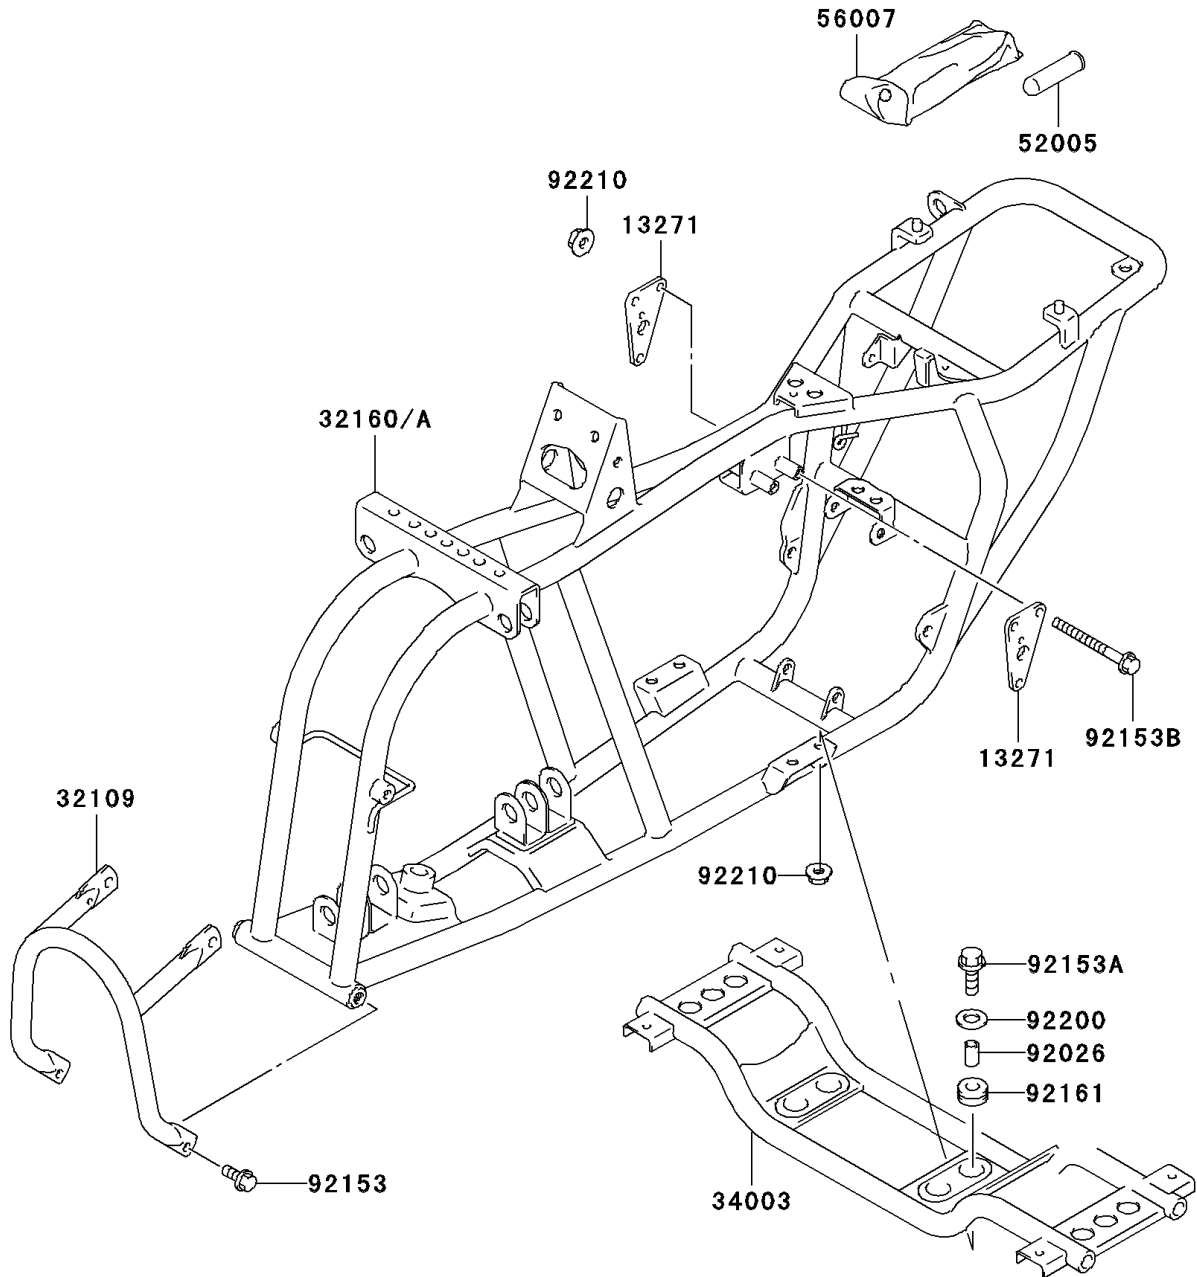

2006 KFX50 PARTS DIAGRAM

Frame

F2120

2006 KFX50 PARTS LIST

Frame

ITEM NAME	PART NUMBER	QUANTITY
PLATE,ENGINE MTG,RH (Ref # 13271)	13271-S030	1
GRIP-FRAME,FR (Ref # 32109)	32109-S003	1
HOLDER-STEP (Ref # 34003)	34003-S002	1
GAUGE,AIR (Ref # 52005)	52005-S005	1
TOOL-KIT (Ref # 56007)	56007-S003	1
SPACER,FOOTREST (Ref # 92026)	92026-S057	1
BOLT (Ref # 92153)	92153-S015	1
BOLT (Ref # 92153A)	92153-S016	1
BOLT,L=70 (Ref # 92153B)	92153-S190	1
DAMPER,FOOTREST (Ref # 92161)	92161-S066	1
WASHER,FOOTREST (Ref # 92200)	92200-S093	1
NUT (Ref # 92210)	92210-S029	1
FRAME-COMP,BLACK (Ref # 32160)	32160-S004-503	1
FRAME-COMP,BLACK (Ref # 32160A)	32160-S007-503	1