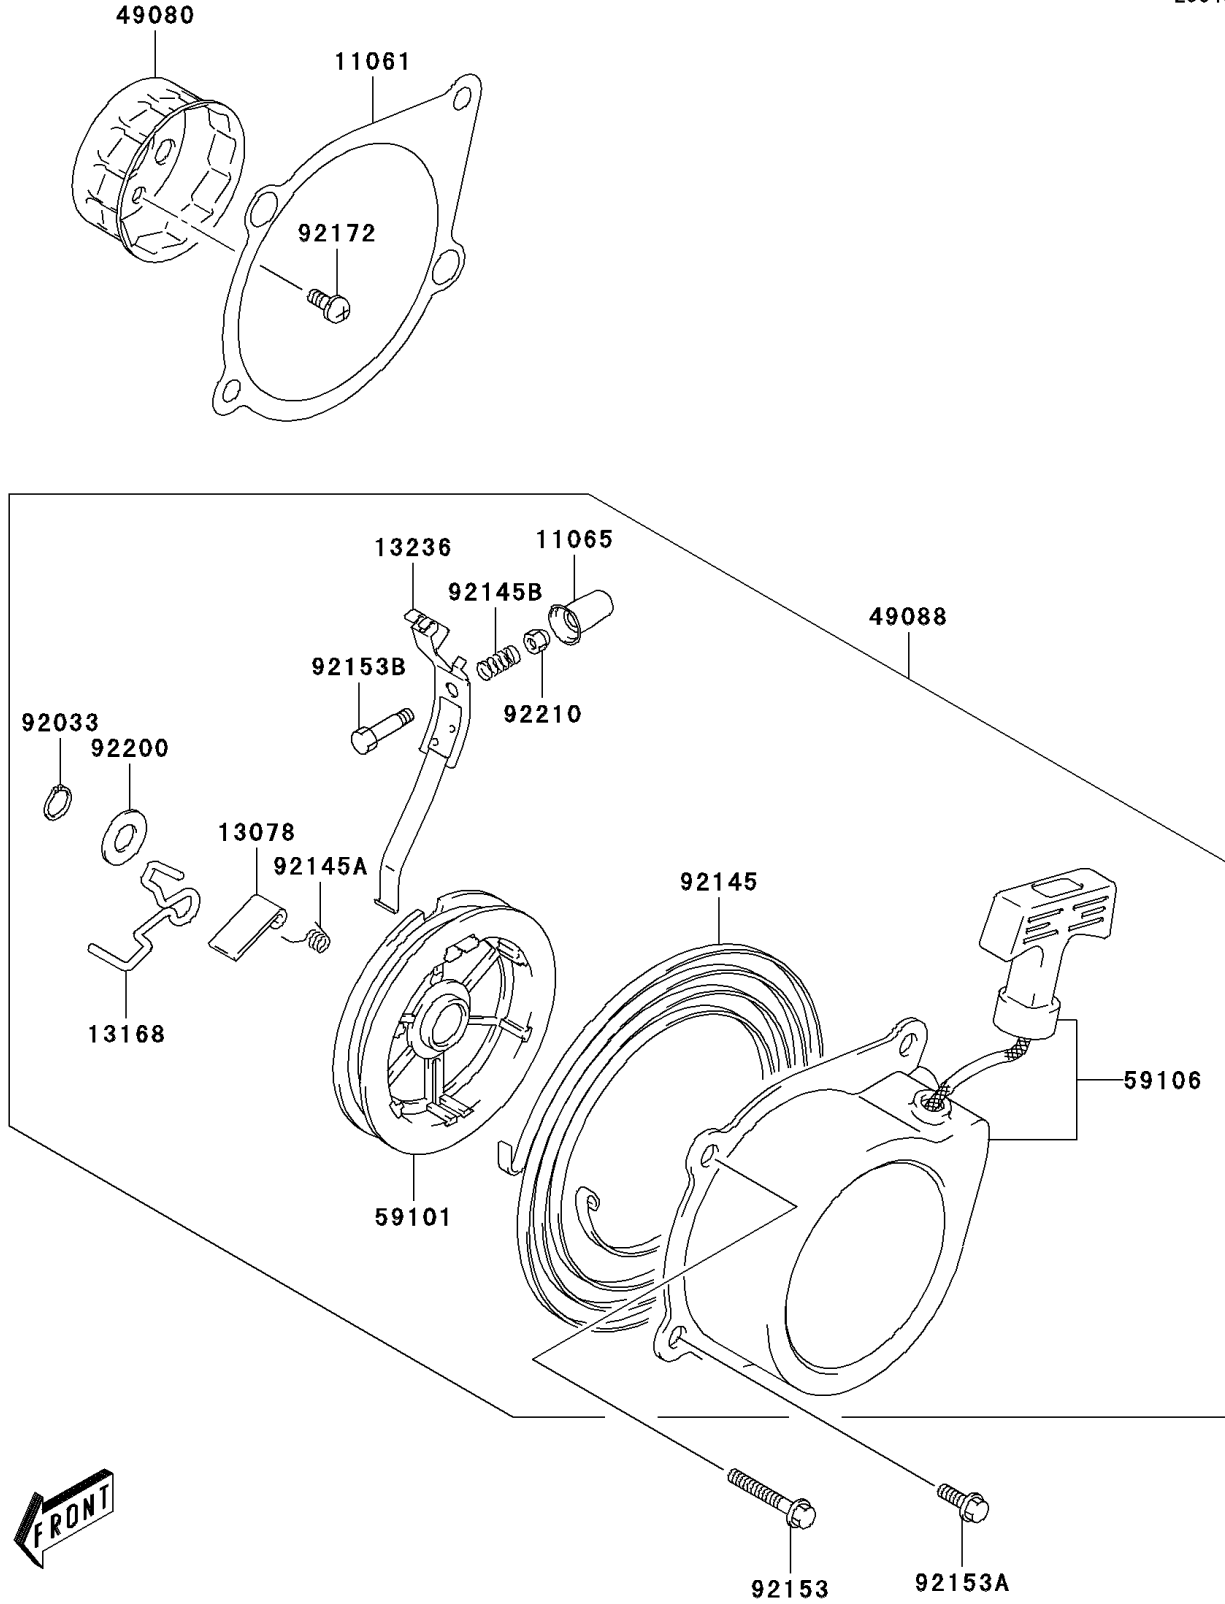

2006 KFX50 PARTS DIAGRAM

Recoil Starter

E3040

2006 KFX50 PARTS LIST

Recoil Starter

ITEM NAME	PART NUMBER	QUANTITY
GASKET,RECOIL STARTER (Ref # 11061)	11061-S050	1
CAP (Ref # 11065)	11065-S023	1
RATCHET (Ref # 13078)	13078-S002	1
LEVER (Ref # 13168)	13168-S003	1
LEVER-COMP (Ref # 13236)	13236-S003	1
PULLEY-STARTING (Ref # 49080)	49080-S001	1
STARTER-RECOIL (Ref # 49088)	49088-S004	1
REEL (Ref # 59101)	59101-S003	1
ROPE (Ref # 59106)	59106-S001	1
RING-SNAP (Ref # 92033)	92033-S001	1
SPRING (Ref # 92145)	92145-S069	1
SPRING,RETURN (Ref # 92145A)	92145-S070	1
SPRING (Ref # 92145B)	92145-S071	1
BOLT (Ref # 92153)	92153-S006	1
BOLT,RECOIL STARTER (Ref # 92153A)	92153-S193	3
BOLT (Ref # 92153B)	92153-S209	1
SCREW,STARTER (Ref # 92172)	92172-S128	3
WASHER (Ref # 92200)	92200-S103	1
NUT (Ref # 92210)	92210-S077	1