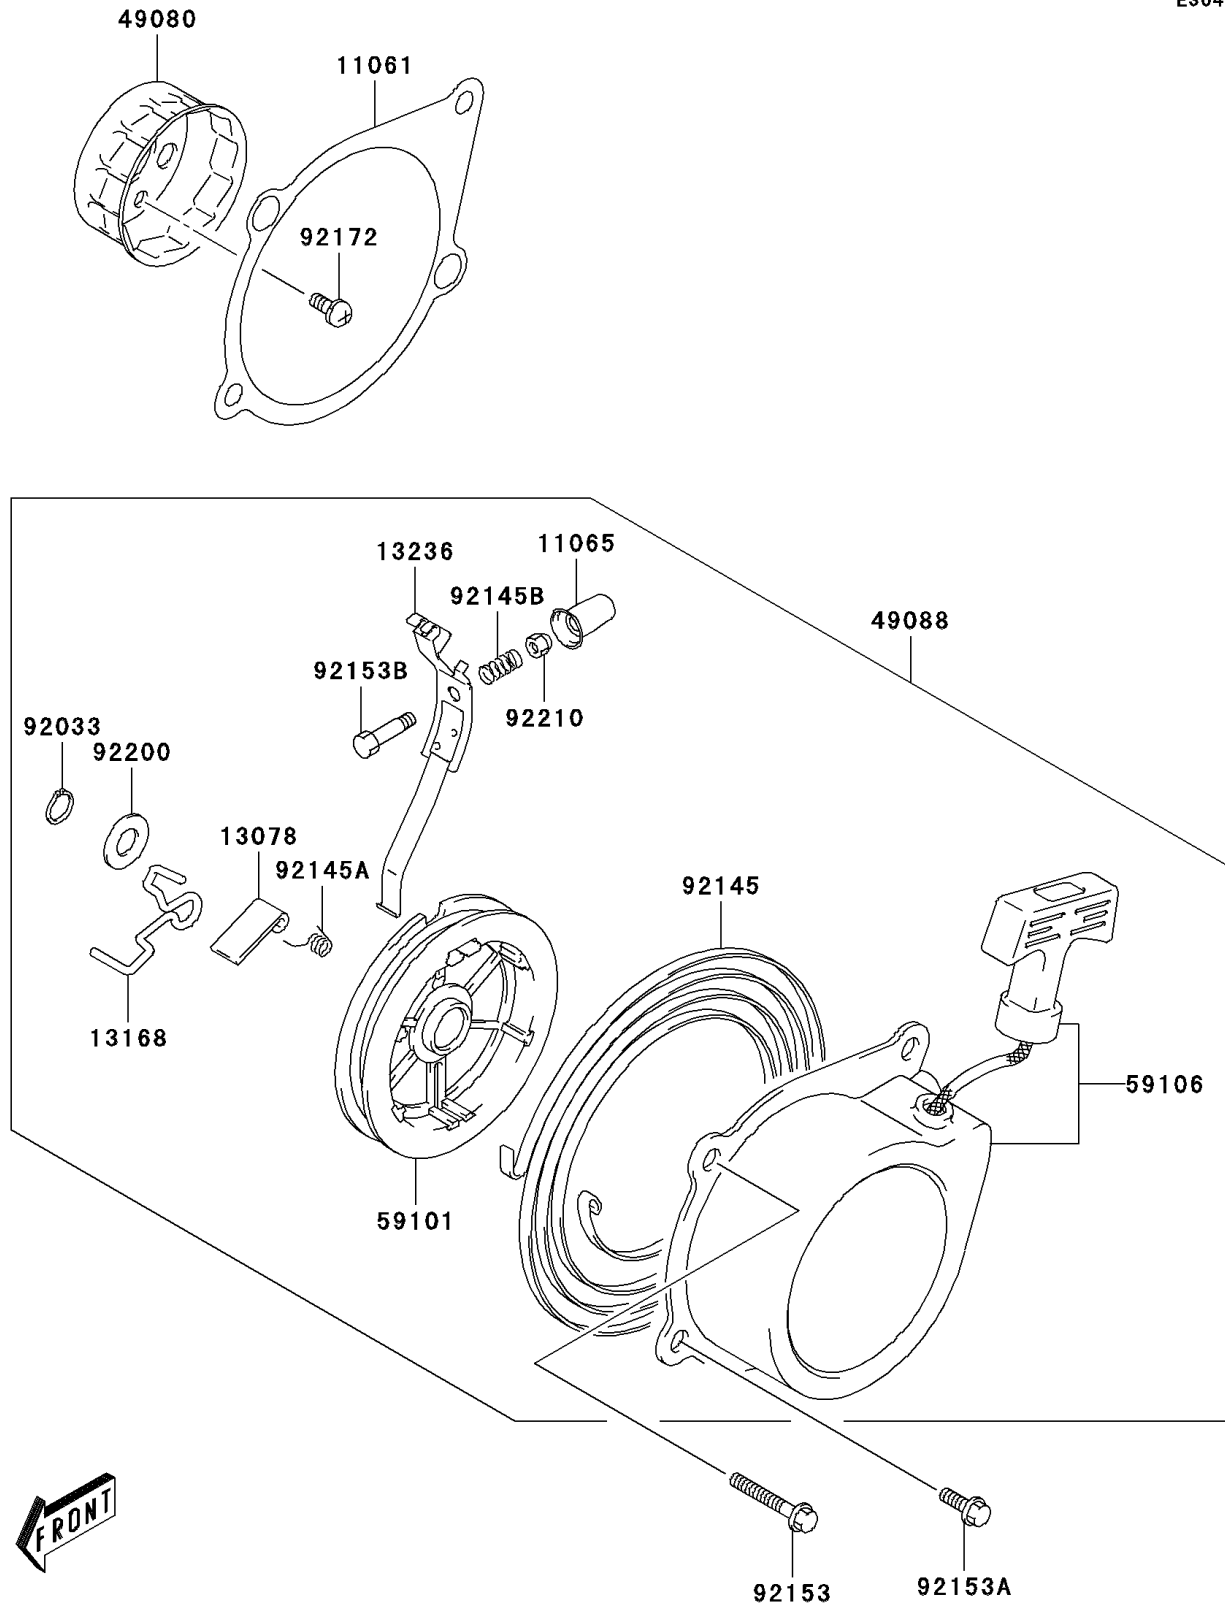

2006 KFX50 PARTS DIAGRAM

Recoil Starter

E3040

2006 KFX50 PARTS LIST

Recoil Starter

ITEM NAME	PART NUMBER	QUANTITY
GASKET,RECOIL STARTER (Ref # 11061)	11061-S050	1
CAP (Ref # 11065)	11065-S023	1
RATCHET (Ref # 13078)	13078-S002	1
LEVER (Ref # 13168)	13168-S003	1
LEVER-COMP (Ref # 13236)	13236-S003	1
PULLEY-STARTING (Ref # 49080)	49080-S001	1
STARTER-RECOIL (Ref # 49088)	49088-S004	1
REEL (Ref # 59101)	59101-S003	1
ROPE (Ref # 59106)	59106-S001	1
RING-SNAP (Ref # 92033)	92033-S001	1
SPRING (Ref # 92145)	92145-S069	1
SPRING,RETURN (Ref # 92145A)	92145-S070	1
SPRING (Ref # 92145B)	92145-S071	1
BOLT (Ref # 92153)	92153-S006	1
BOLT,RECOIL STARTER (Ref # 92153A)	92153-S193	1
BOLT (Ref # 92153B)	92153-S209	1
SCREW,STARTER (Ref # 92172)	92172-S128	1
WASHER (Ref # 92200)	92200-S103	1
NUT (Ref # 92210)	92210-S077	1