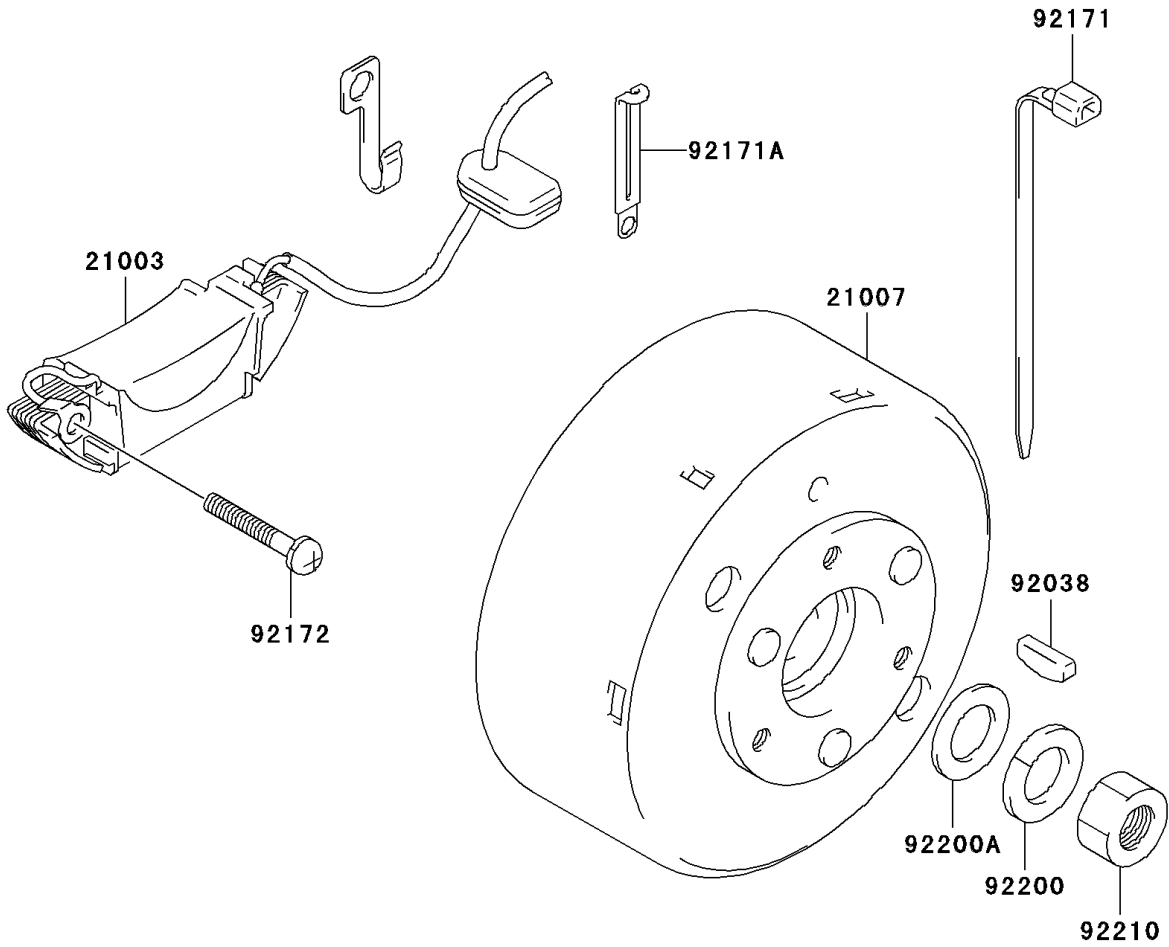

2006 KFX50 PARTS DIAGRAM

Generator

E1810

2006 KFX50 PARTS LIST

Generator

ITEM NAME	PART NUMBER	QUANTITY
STATOR (Ref # 21003)	21003-S004	1
ROTOR (Ref # 21007)	21007-S005	1
KEY,MAGNETO ROTOR (Ref # 92038)	92038-S001	1
CLAMP,L=125 (Ref # 92171)	92171-S014	2
CLAMP,L=45 (Ref # 92171A)	92171-S132	1
SCREW,MAGNETO COIL (Ref # 92172)	92172-S130	2
WASHER,MAGNETO LOCK (Ref # 92200)	92200-S091	1
WASHER,MAGNETO (Ref # 92200A)	92200-S092	1
NUT (Ref # 92210)	92210-S002	1