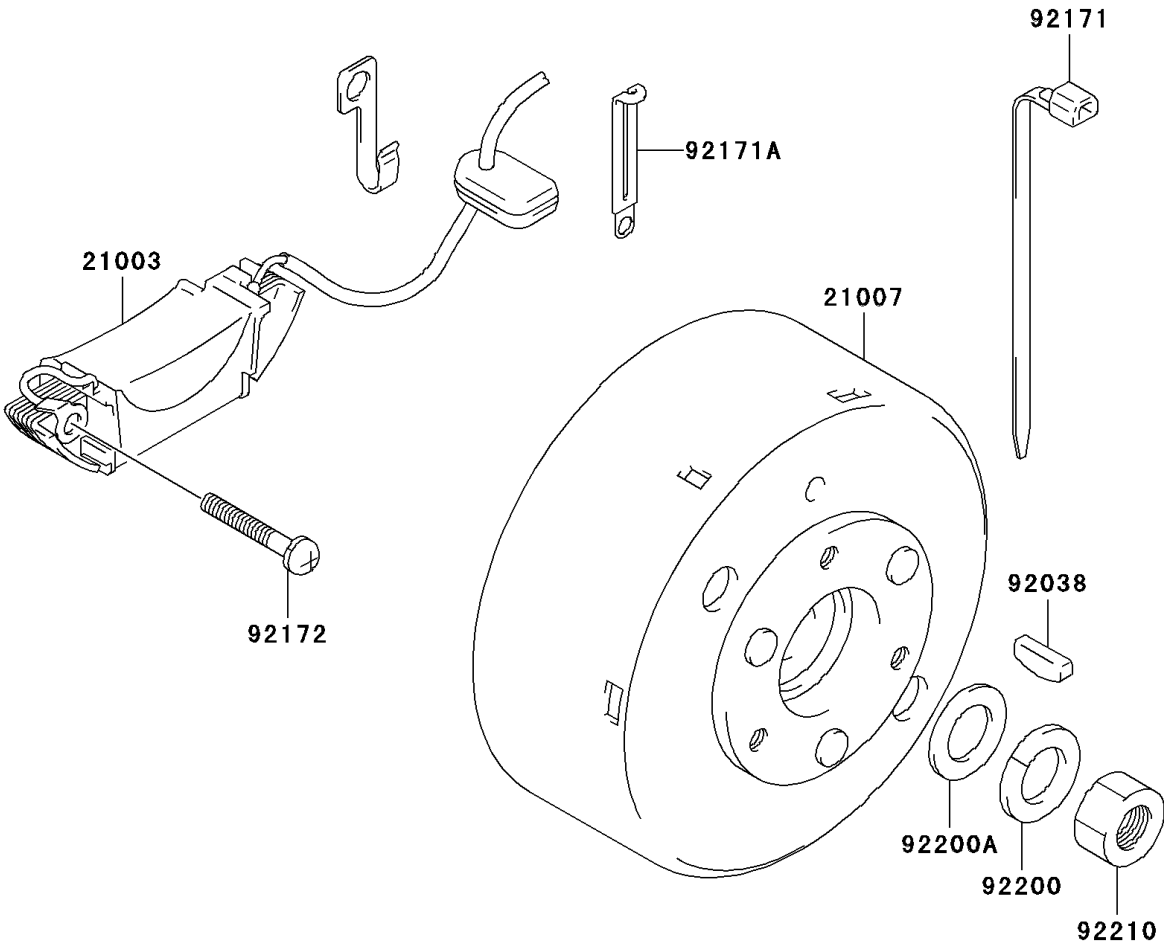

## 2006 KFX50 PARTS DIAGRAM

Generator

E1810

## 2006 KFX50 PARTS LIST

Generator

ITEM NAME	PART NUMBER	QUANTITY
STATOR (Ref # 21003)	21003-S004	1
ROTOR (Ref # 21007)	21007-S005	1
KEY,MAGNETO ROTOR (Ref # 92038)	92038-S001	1
CLAMP,L=125 (Ref # 92171)	92171-S014	1
CLAMP,L=45 (Ref # 92171A)	92171-S132	1
SCREW,MAGNETO COIL (Ref # 92172)	92172-S130	1
WASHER,MAGNETO LOCK (Ref # 92200)	92200-S091	1
WASHER,MAGNETO (Ref # 92200A)	92200-S092	1
NUT (Ref # 92210)	92210-S002	1