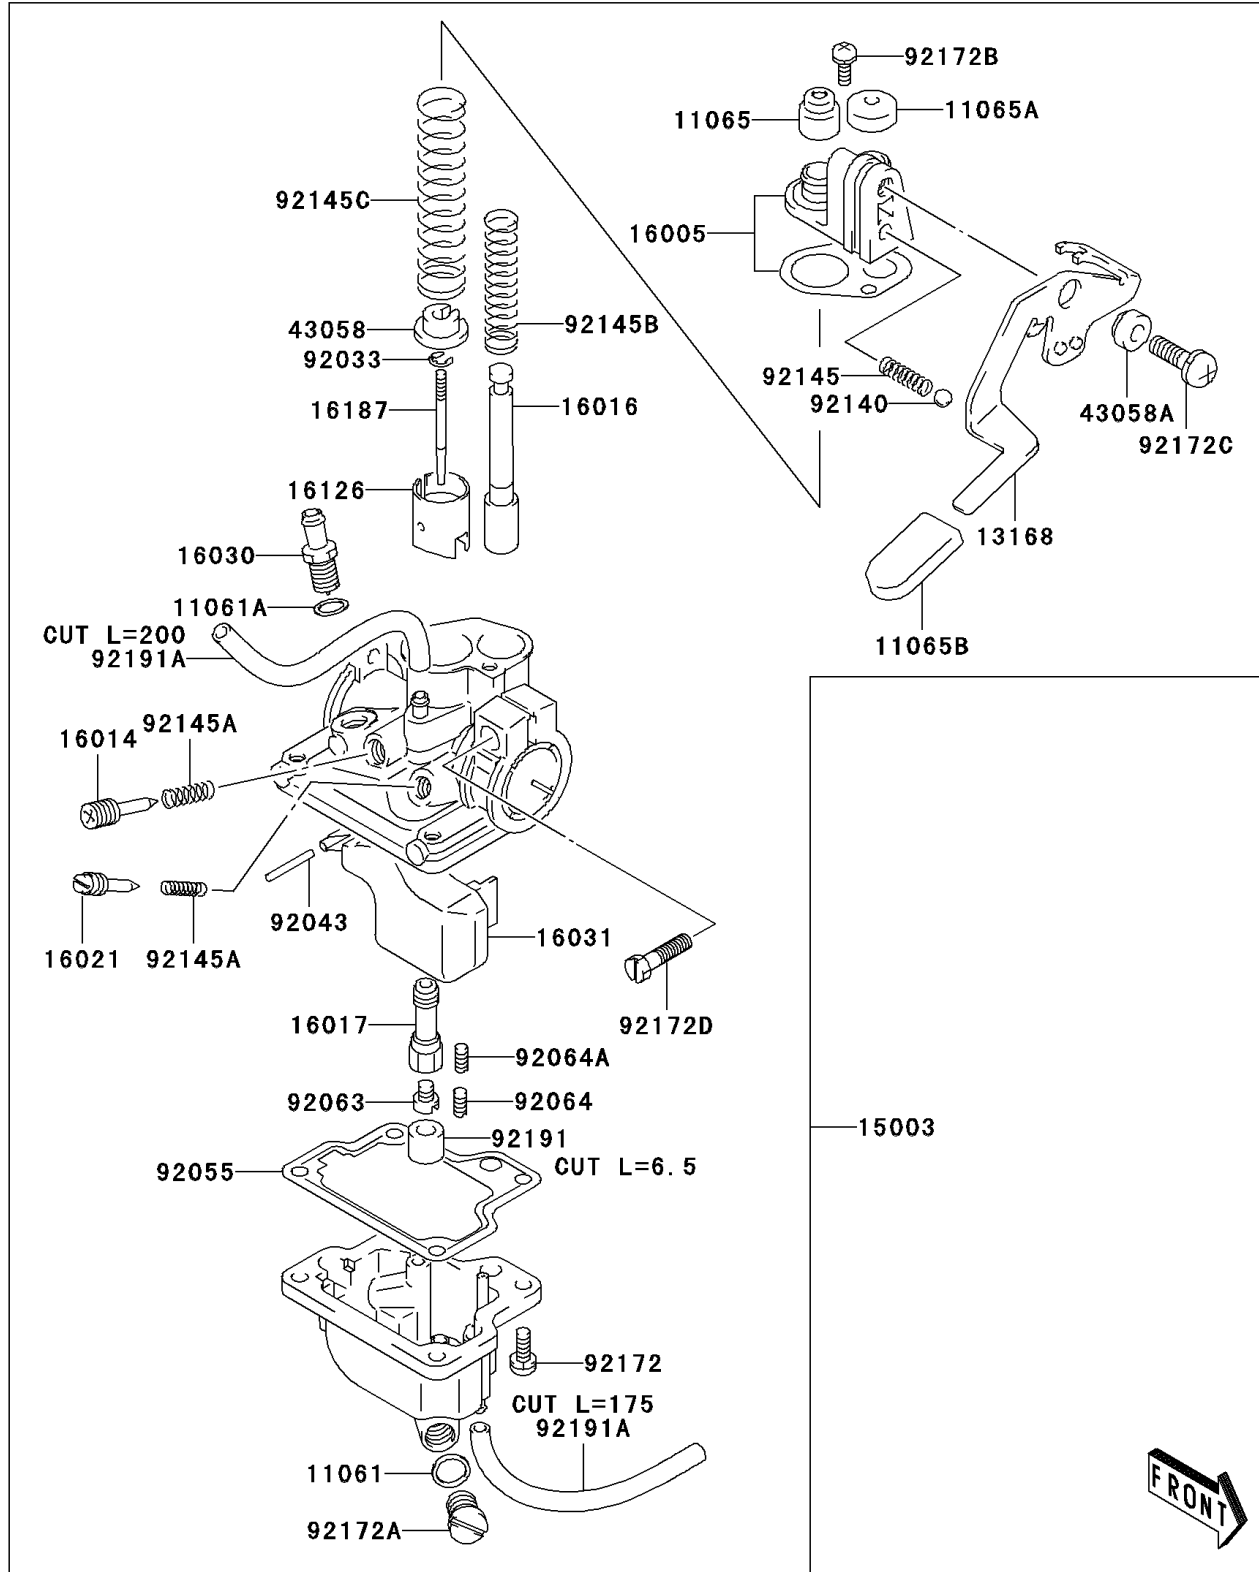

2006 KFX50 PARTS DIAGRAM

Carburetor

E1611

2006 KFX50 PARTS LIST

Carburetor

ITEM NAME	PART NUMBER	QUANTITY
GASKET (Ref # 11061)	11061-S048	1
GASKET (Ref # 11061A)	11061-S049	1
CAP (Ref # 11065)	11065-S020	1
CAP,STARTER (Ref # 11065A)	11065-S021	1
CAP,LEVER (Ref # 11065B)	11065-S043	1
LEVER,STARTER (Ref # 13168)	13168-S002	1
CARBURETOR-ASSY (Ref # 15003)	15003-S004	1
TOP-CHAMBER (Ref # 16005)	16005-S009	1
SCREW-PILOT AIR (Ref # 16014)	16014-S004	1
PLUNGER (Ref # 16016)	16016-S004	1
JET-NEEDLE,E-6 (Ref # 16017)	16017-S003	1
SCREW-THROTTLE STOP (Ref # 16021)	16021-S003	1
VALVE-FLOAT (Ref # 16030)	16030-S004	1
FLOAT (Ref # 16031)	16031-S004	1
VALVE,CA 3.0 (Ref # 16126)	16126-S006	1
NEEDLE-JET,3E3-4 (Ref # 16187)	16187-S005	1
RING,THROTTLE VALVE SPRING (Ref # 43058)	43058-S003	1
RING (Ref # 43058A)	43058-S004	1
RING-SNAP,NEEDLE (Ref # 92033)	92033-S025	1
PIN (Ref # 92043)	92043-S027	1
RING-O,FLOAT CHAMBER (Ref # 92055)	92055-S039	1
JET-MAIN,#55 (Ref # 92063)	92063-S003	1
JET-PILOT,#0.38 (Ref # 92064)	92064-S004	1
JET-PILOT,#15 (Ref # 92064A)	92064-S005	1
BALL (Ref # 92140)	92140-S002	1
SPRING,STARTER SHAFT (Ref # 92145)	92145-S012	1
SPRING (Ref # 92145A)	92145-S060	1
SPRING,STARTER VALVE (Ref # 92145B)	92145-S061	1
SPRING,THROTTLE VALVE (Ref # 92145C)	92145-S062	1

2006 KFX50 PARTS LIST

Carburetor

ITEM NAME	PART NUMBER	QUANTITY
SCREW,OIL PUMP (Ref # 92172)	92172-S121	1
SCREW (Ref # 92172A)	92172-S124	1
SCREW (Ref # 92172B)	92172-S125	1
SCREW (Ref # 92172C)	92172-S126	1
SCREW (Ref # 92172D)	92172-S246	1
TUBE,VACUUM (Ref # 92191)	92191-S038	1
TUBE (Ref # 92191A)	92191-S041	1