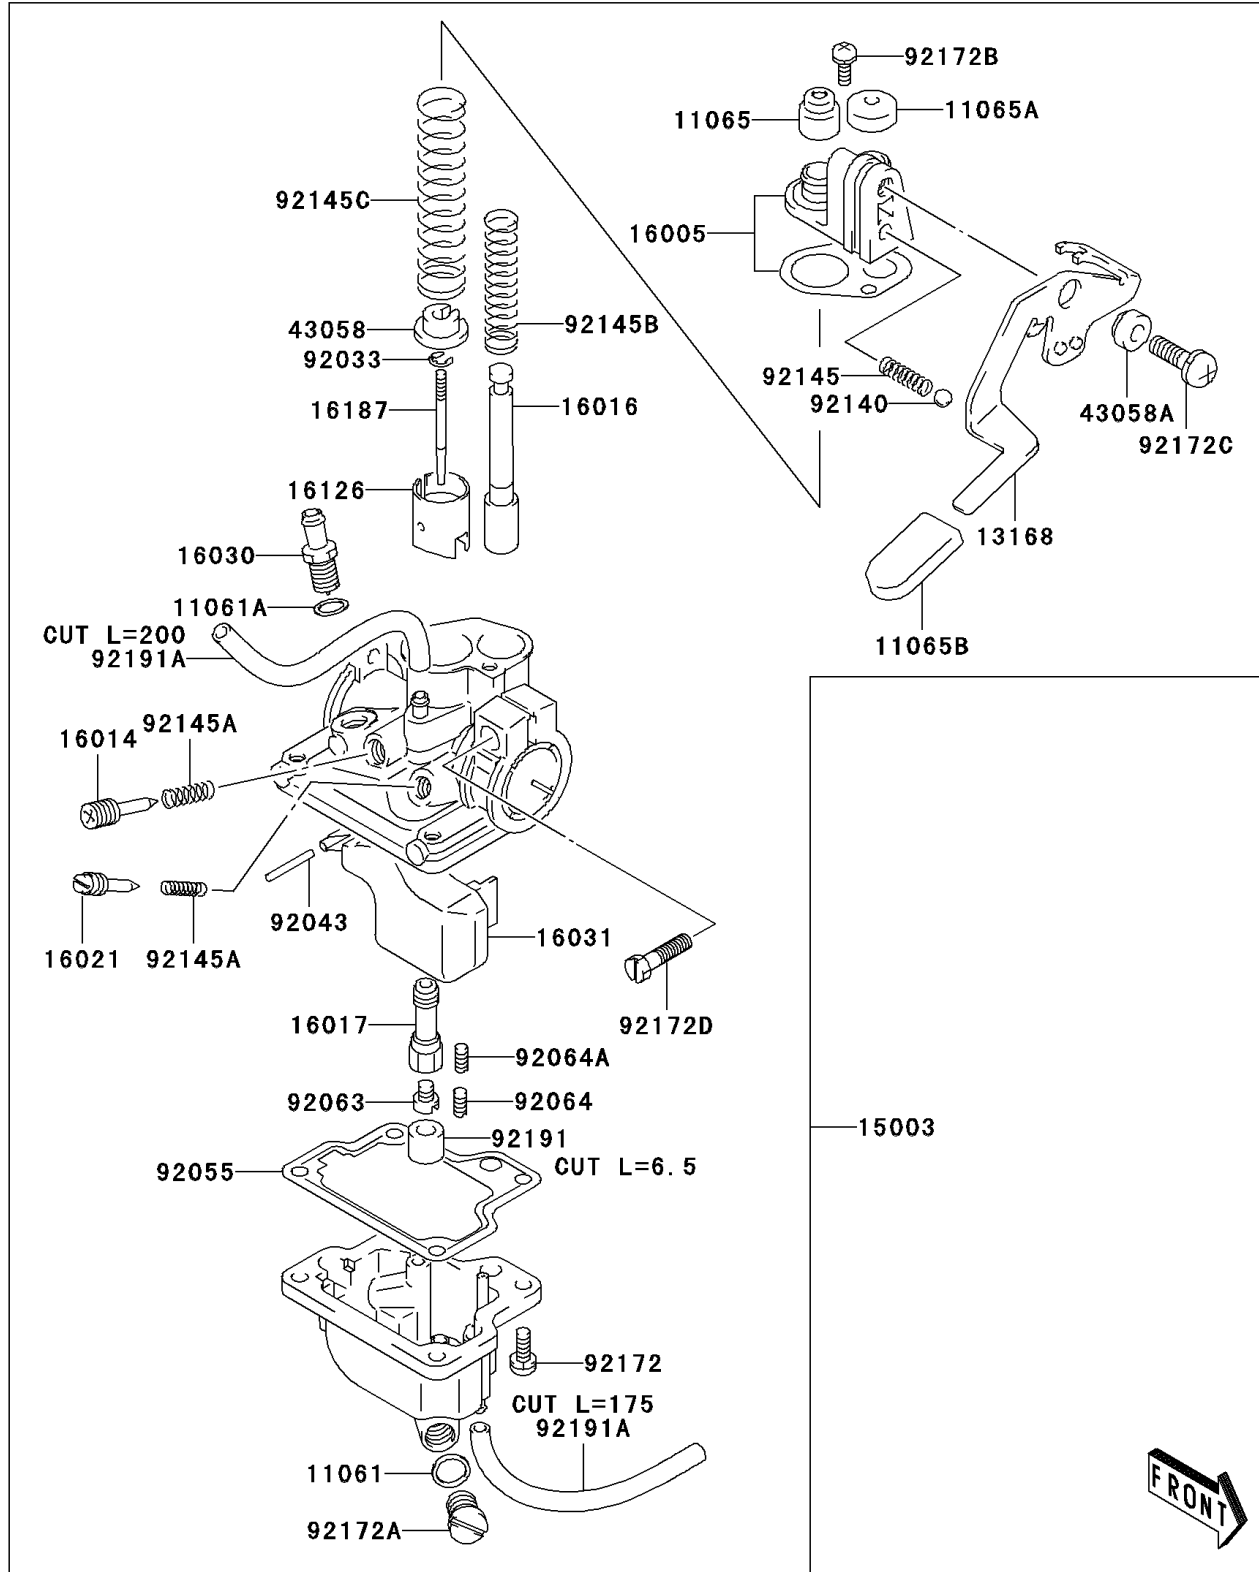

2006 KFX50 PARTS DIAGRAM

Carburetor

E1611

2006 KFX50 PARTS LIST

Carburetor

ITEM NAME	PART NUMBER	QUANTITY
GASKET (Ref # 11061)	11061-S048	1
GASKET (Ref # 11061A)	11061-S049	1
CAP (Ref # 11065)	11065-S020	1
CAP,STARTER (Ref # 11065A)	11065-S021	1
CAP,LEVER (Ref # 11065B)	11065-S043	1
LEVER,STARTER (Ref # 13168)	13168-S002	1
CARBURETOR-ASSY (Ref # 15003)	15003-S004	1
TOP-CHAMBER (Ref # 16005)	16005-S009	1
SCREW-PILOT AIR (Ref # 16014)	16014-S004	1
PLUNGER (Ref # 16016)	16016-S004	1
JET-NEEDLE,E-6 (Ref # 16017)	16017-S003	1
SCREW-THROTTLE STOP (Ref # 16021)	16021-S003	1
VALVE-FLOAT (Ref # 16030)	16030-S004	1
FLOAT (Ref # 16031)	16031-S004	1
VALVE,CA 3.0 (Ref # 16126)	16126-S006	1
NEEDLE-JET,3E3-4 (Ref # 16187)	16187-S005	1
RING,THROTTLE VALVE SPRING (Ref # 43058)	43058-S003	1
RING (Ref # 43058A)	43058-S004	1
RING-SNAP,NEEDLE (Ref # 92033)	92033-S025	1
PIN (Ref # 92043)	92043-S027	1
RING-O,FLOAT CHAMBER (Ref # 92055)	92055-S039	1
JET-MAIN,#55 (Ref # 92063)	92063-S003	1
JET-PILOT,#0.38 (Ref # 92064)	92064-S004	1
JET-PILOT,#15 (Ref # 92064A)	92064-S005	1
BALL (Ref # 92140)	92140-S002	1
SPRING,STARTER SHAFT (Ref # 92145)	92145-S012	1
SPRING (Ref # 92145A)	92145-S060	2
SPRING,STARTER VALVE (Ref # 92145B)	92145-S061	1
SPRING,THROTTLE VALVE (Ref # 92145C)	92145-S062	1

2006 KFX50 PARTS LIST

Carburetor

ITEM NAME	PART NUMBER	QUANTITY
SCREW,OIL PUMP (Ref # 92172)	92172-S121	4
SCREW (Ref # 92172A)	92172-S124	1
SCREW (Ref # 92172B)	92172-S125	2
SCREW (Ref # 92172C)	92172-S126	1
SCREW (Ref # 92172D)	92172-S246	1
TUBE,VACUUM (Ref # 92191)	92191-S038	1
TUBE (Ref # 92191A)	92191-S041	2