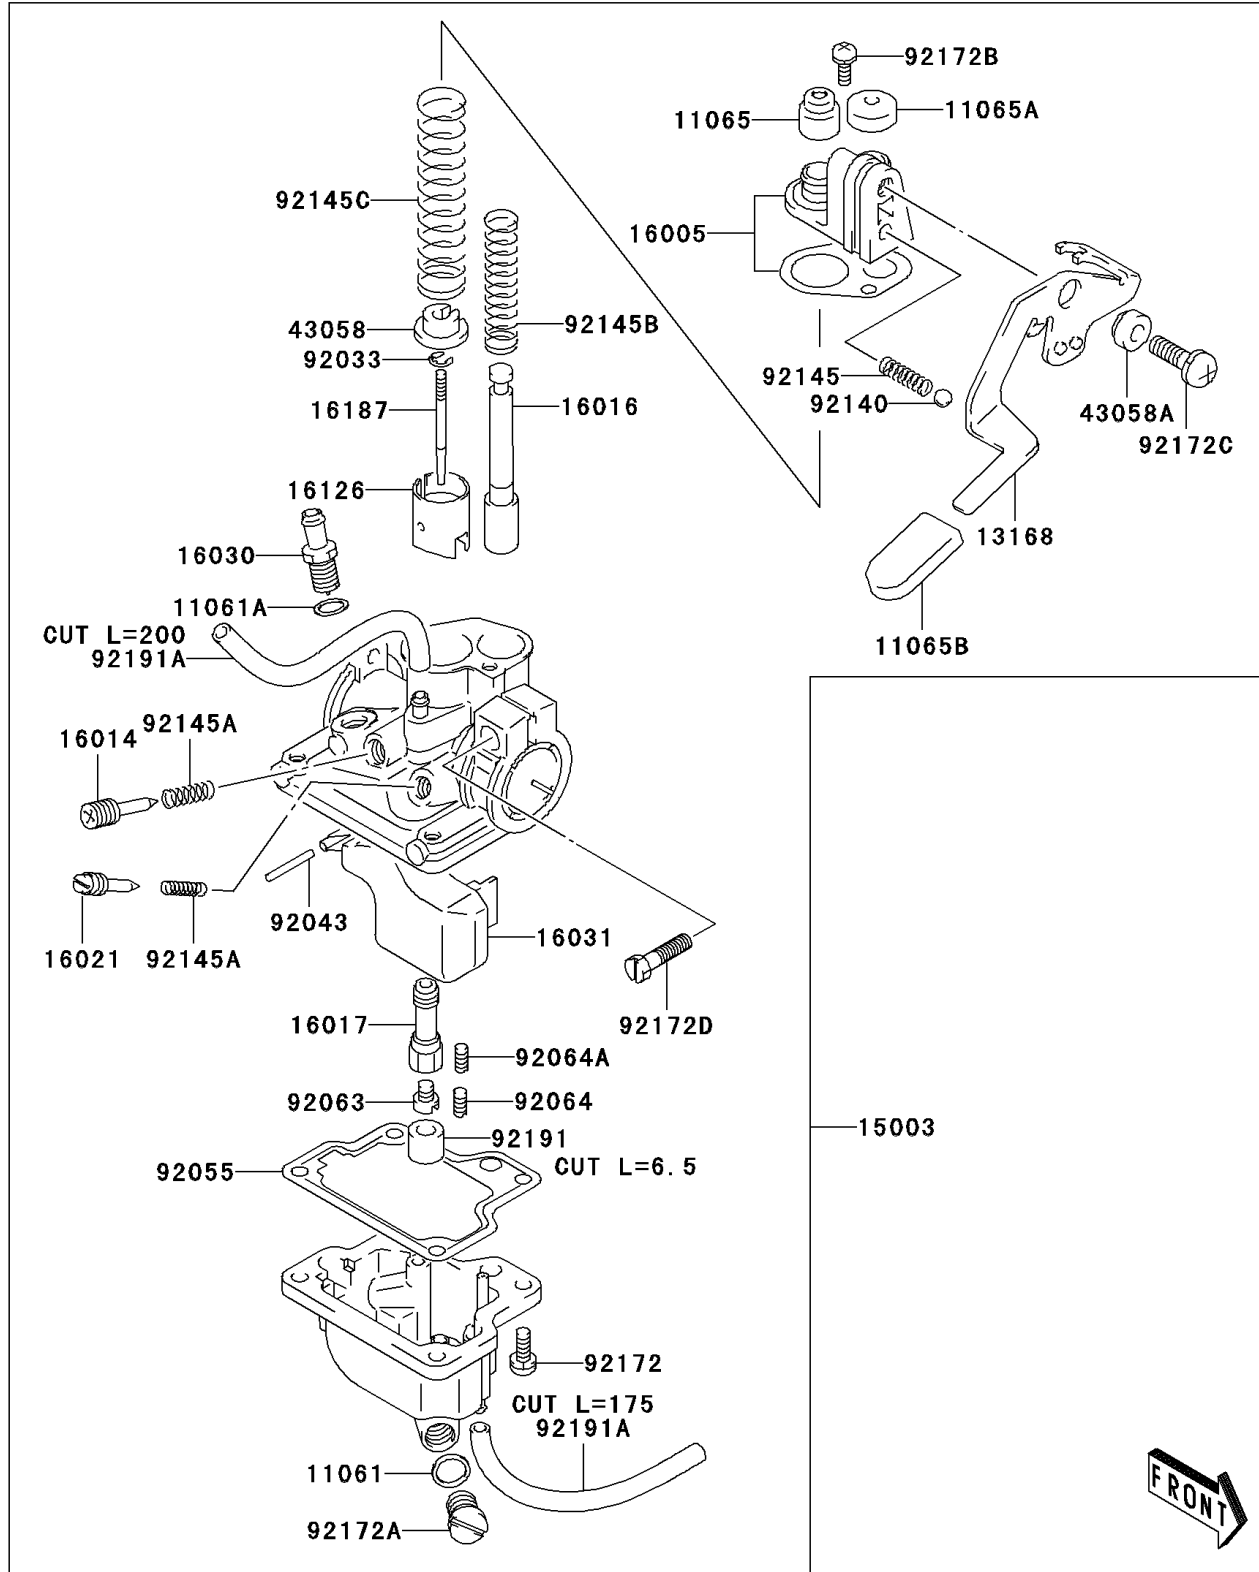

# 2006 KFX50 PARTS DIAGRAM

Carburetor

E1611

## 2006 KFX50 PARTS LIST

### Carburetor

ITEM NAME	PART NUMBER	QUANTITY
GASKET (Ref # 11061)	11061-S048	1
GASKET (Ref # 11061A)	11061-S049	1
CAP (Ref # 11065)	11065-S020	1
CAP,STARTER (Ref # 11065A)	11065-S021	1
CAP,LEVER (Ref # 11065B)	11065-S043	1
LEVER,STARTER (Ref # 13168)	13168-S002	1
CARBURETOR-ASSY (Ref # 15003)	15003-S004	1
TOP-CHAMBER (Ref # 16005)	16005-S009	1
SCREW-PILOT AIR (Ref # 16014)	16014-S004	1
PLUNGER (Ref # 16016)	16016-S004	1
JET-NEEDLE,E-6 (Ref # 16017)	16017-S003	1
SCREW-THROTTLE STOP (Ref # 16021)	16021-S003	1
VALVE-FLOAT (Ref # 16030)	16030-S004	1
FLOAT (Ref # 16031)	16031-S004	1
VALVE,CA 3.0 (Ref # 16126)	16126-S006	1
NEEDLE-JET,3E3-4 (Ref # 16187)	16187-S005	1
RING,THROTTLE VALVE SPRING (Ref # 43058)	43058-S003	1
RING (Ref # 43058A)	43058-S004	1
RING-SNAP,NEEDLE (Ref # 92033)	92033-S025	1
PIN (Ref # 92043)	92043-S027	1
RING-O,FLOAT CHAMBER (Ref # 92055)	92055-S039	1
JET-MAIN,#55 (Ref # 92063)	92063-S003	1
JET-PILOT,#0.38 (Ref # 92064)	92064-S004	1
JET-PILOT,#15 (Ref # 92064A)	92064-S005	1
BALL (Ref # 92140)	92140-S002	1
SPRING,STARTER SHAFT (Ref # 92145)	92145-S012	1
SPRING (Ref # 92145A)	92145-S060	2
SPRING,STARTER VALVE (Ref # 92145B)	92145-S061	1
SPRING,THROTTLE VALVE (Ref # 92145C)	92145-S062	1

### Carburetor

ITEM NAME	PART NUMBER	QUANTITY
SCREW,OIL PUMP (Ref # 92172)	92172-S121	4
SCREW (Ref # 92172A)	92172-S124	1
SCREW (Ref # 92172B)	92172-S125	2
SCREW (Ref # 92172C)	92172-S126	1
SCREW (Ref # 92172D)	92172-S246	1
TUBE,VACUUM (Ref # 92191)	92191-S038	1
TUBE (Ref # 92191A)	92191-S041	2