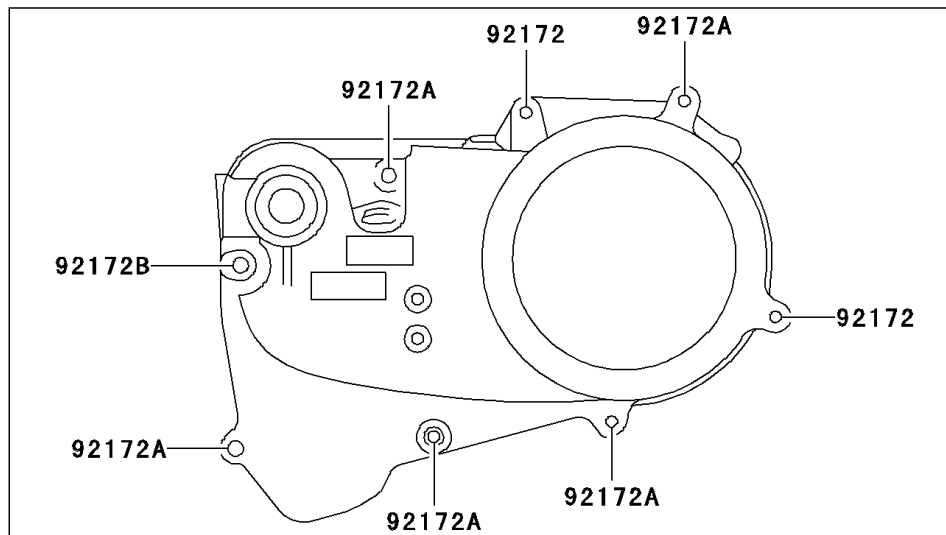

## 2006 KFX50 PARTS DIAGRAM

Engine Cover(s)

E1431

## 2006 KFX50 PARTS LIST

Engine Cover(s)

ITEM NAME	PART NUMBER	QUANTITY
GASKET (Ref # 11061)	11061-S045	1
GASKET,OIL FILLER PLUG (Ref # 11061A)	11061-S046	1
GASKET,CLUTCH COVER (Ref # 11061B)	11061-S047	1
COVER-GENERATOR (Ref # 14031)	14031-S005	1
PIN,CLUTCH COVER (Ref # 92043)	92043-S026	1
PLUG,OIL FILLER (Ref # 92066)	92066-S021	1
BOLT (Ref # 92153)	92153-S004	1
SCREW (Ref # 92172)	92172-S090	1
SCREW (Ref # 92172A)	92172-S117	1
SCREW (Ref # 92172B)	92172-S122	1
SCREW,OIL LEVEL (Ref # 92172C)	92172-S123	1