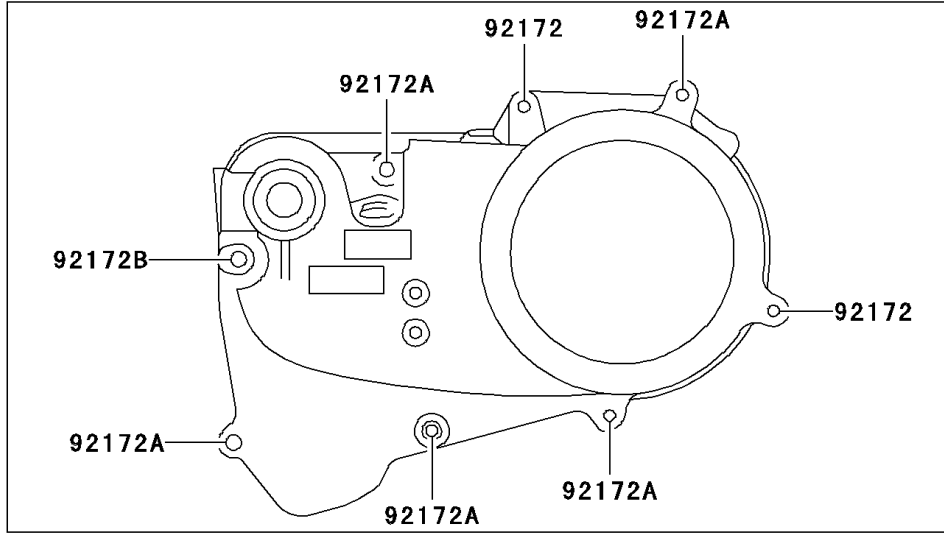

2006 KFX50 PARTS DIAGRAM

Engine Cover(s)

E1431

2006 KFX50 PARTS LIST

Engine Cover(s)

ITEM NAME	PART NUMBER	QUANTITY
GASKET (Ref # 11061)	11061-S045	1
GASKET,OIL FILLER PLUG (Ref # 11061A)	11061-S046	1
GASKET,CLUTCH COVER (Ref # 11061B)	11061-S047	1
COVER-GENERATOR (Ref # 14031)	14031-S005	1
PIN,CLUTCH COVER (Ref # 92043)	92043-S026	2
PLUG,OIL FILLER (Ref # 92066)	92066-S021	1
BOLT (Ref # 92153)	92153-S004	2
SCREW (Ref # 92172)	92172-S090	2
SCREW (Ref # 92172A)	92172-S117	5
SCREW (Ref # 92172B)	92172-S122	1
SCREW,OIL LEVEL (Ref # 92172C)	92172-S123	1