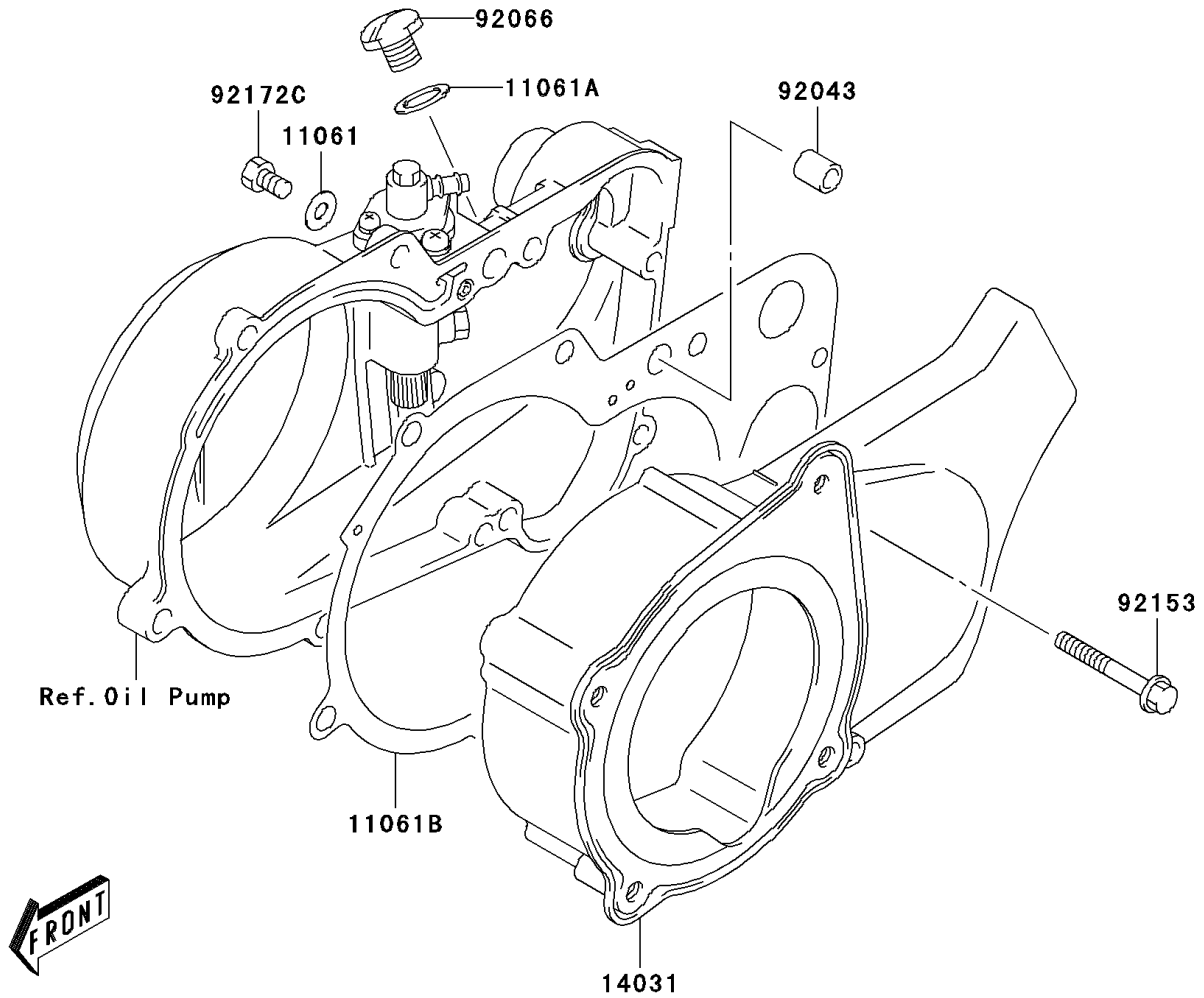

2006 KFX50 PARTS DIAGRAM

Engine Cover(s)

E1431

2006 KFX50 PARTS LIST

Engine Cover(s)

ITEM NAME	PART NUMBER	QUANTITY
GASKET (Ref # 11061)	11061-S045	1
GASKET,OIL FILLER PLUG (Ref # 11061A)	11061-S046	1
GASKET,CLUTCH COVER (Ref # 11061B)	11061-S047	1
COVER-GENERATOR (Ref # 14031)	14031-S005	1
PIN,CLUTCH COVER (Ref # 92043)	92043-S026	2
PLUG,OIL FILLER (Ref # 92066)	92066-S021	1
BOLT (Ref # 92153)	92153-S004	2
SCREW (Ref # 92172)	92172-S090	2
SCREW (Ref # 92172A)	92172-S117	5
SCREW (Ref # 92172B)	92172-S122	1
SCREW,OIL LEVEL (Ref # 92172C)	92172-S123	1