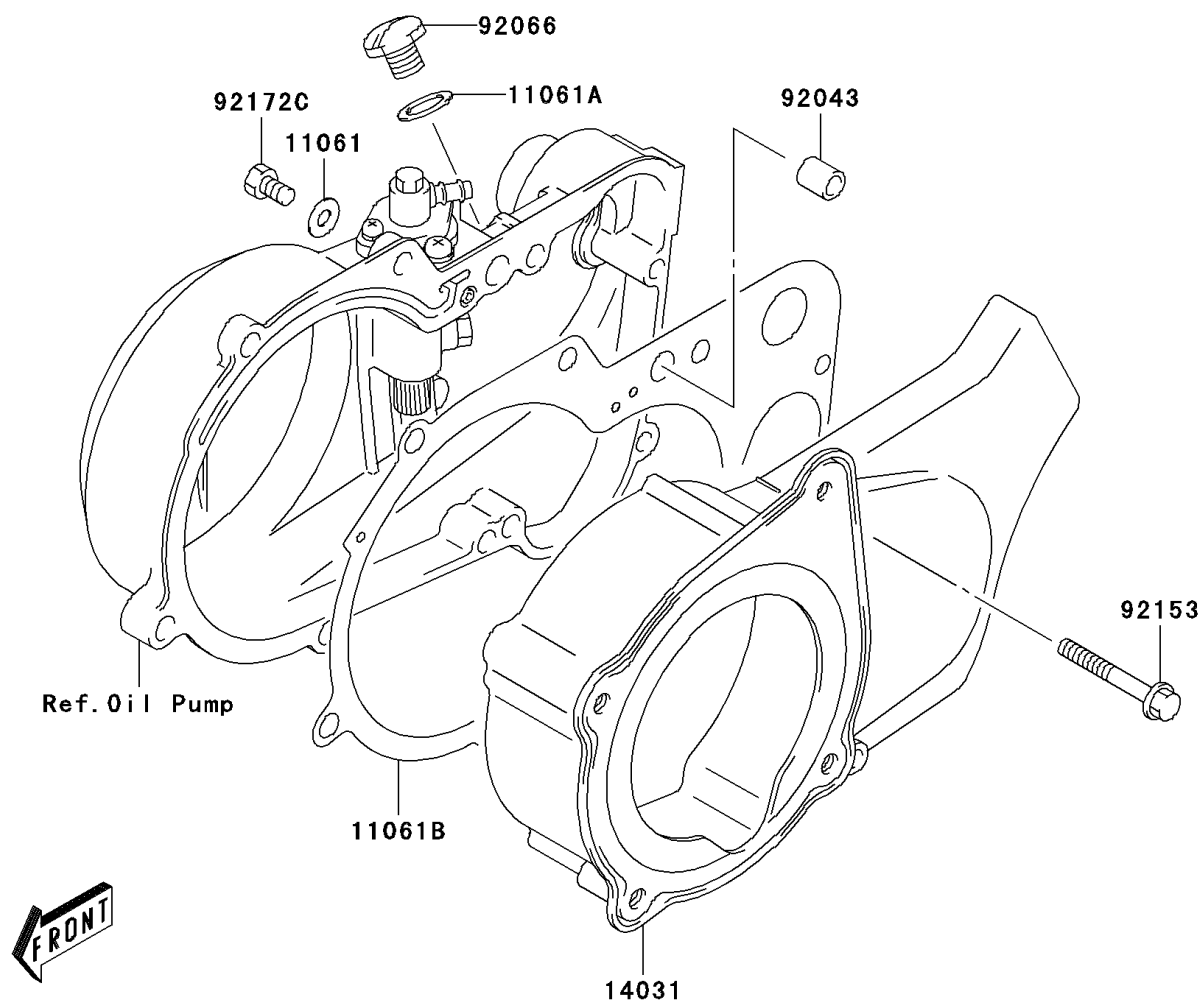

## 2006 KFX50 PARTS DIAGRAM

Engine Cover(s)

E1431

## 2006 KFX50 PARTS LIST

Engine Cover(s)

ITEM NAME	PART NUMBER	QUANTITY
GASKET (Ref # 11061)	11061-S045	1
GASKET,OIL FILLER PLUG (Ref # 11061A)	11061-S046	1
GASKET,CLUTCH COVER (Ref # 11061B)	11061-S047	1
COVER-GENERATOR (Ref # 14031)	14031-S005	1
PIN,CLUTCH COVER (Ref # 92043)	92043-S026	1
PLUG,OIL FILLER (Ref # 92066)	92066-S021	1
BOLT (Ref # 92153)	92153-S004	1
SCREW (Ref # 92172)	92172-S090	1
SCREW (Ref # 92172A)	92172-S117	1
SCREW (Ref # 92172B)	92172-S122	1
SCREW,OIL LEVEL (Ref # 92172C)	92172-S123	1