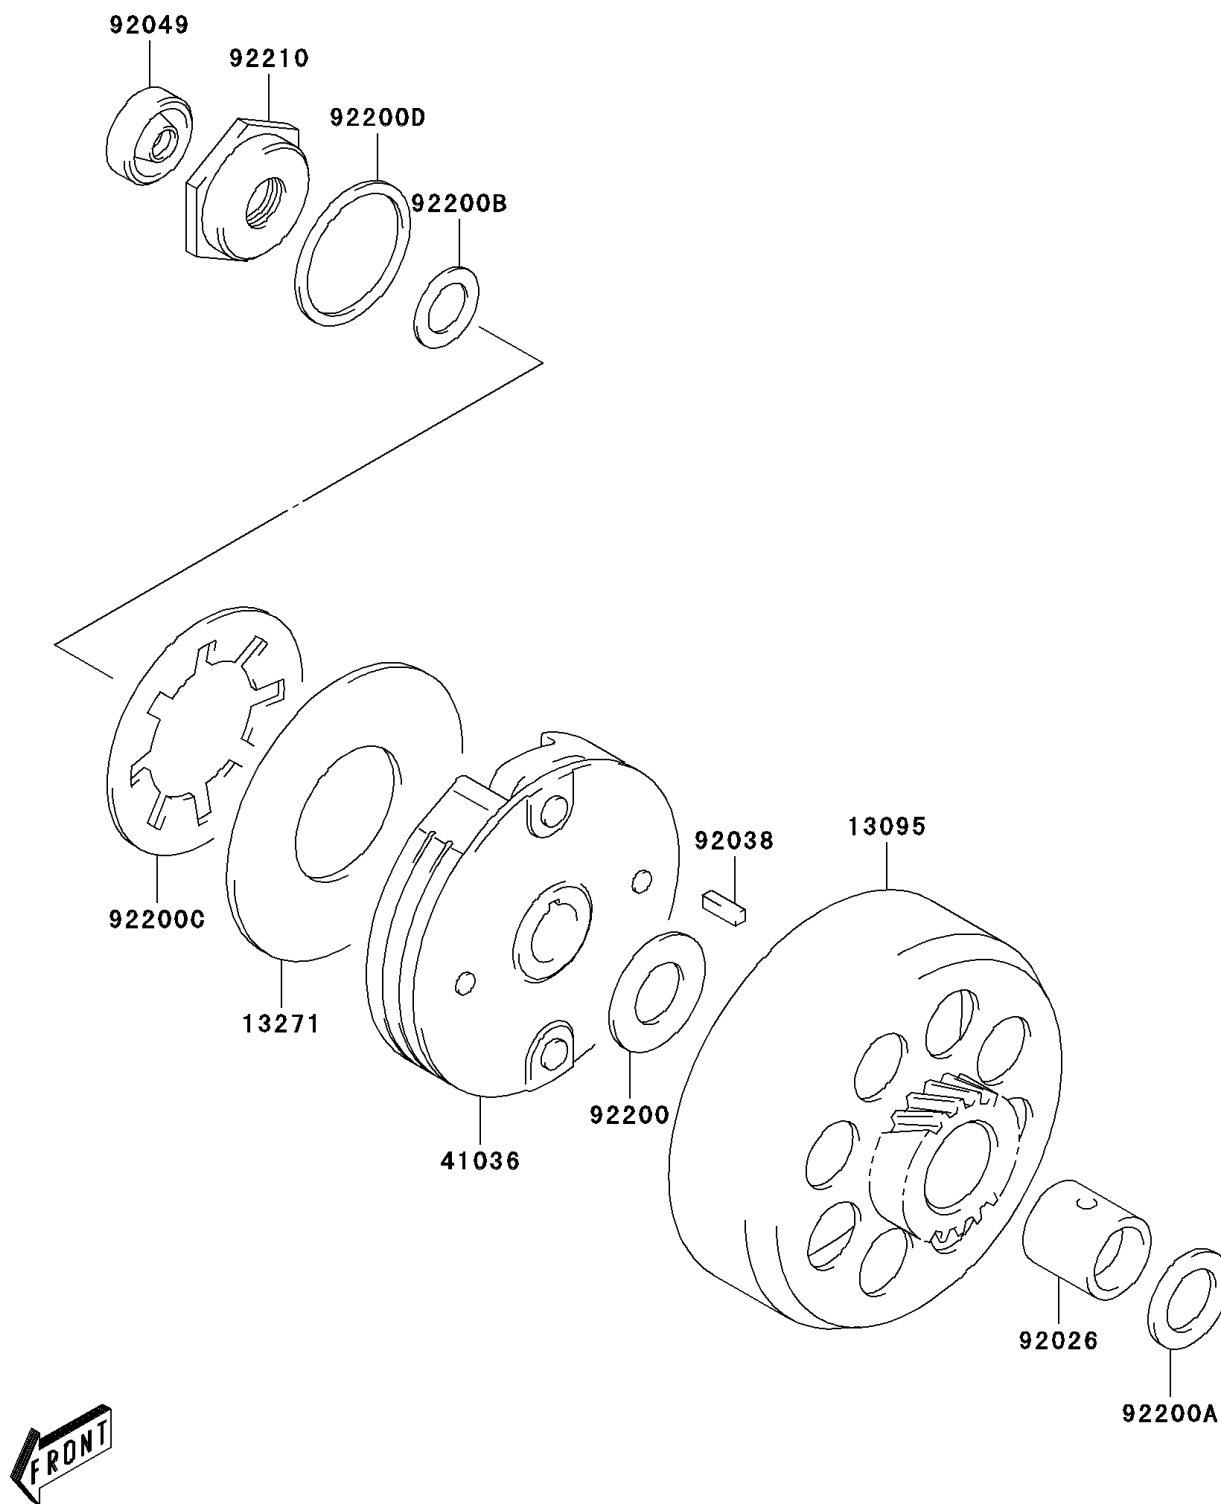

2006 KFX50 PARTS DIAGRAM

Clutch

E1350

2006 KFX50 PARTS LIST

Clutch

ITEM NAME	PART NUMBER	QUANTITY
HOUSING-COMP-CLUTCH (Ref # 13095)	13095-S004	1
PLATE,CLUTCH (Ref # 13271)	13271-S028	1
HUB-ASSY (Ref # 41036)	41036-S004	1
SPACER,DRIVEN GEAR (Ref # 92026)	92026-S056	1
KEY,CLUTCH (Ref # 92038)	92038-S004	1
SEAL-OIL,CLUTCH COVER (Ref # 92049)	92049-S030	1
WASHER,DRIVEN GEAR (Ref # 92200)	92200-S085	1
WASHER,14X29X1.50 (Ref # 92200A)	92200-S086	1
WASHER,CLUTCH (Ref # 92200B)	92200-S087	1
WASHER,CLUTCH (Ref # 92200C)	92200-S088	1
WASHER,CLUTCH (Ref # 92200D)	92200-S089	1
NUT,CLUTCH (Ref # 92210)	92210-S069	1