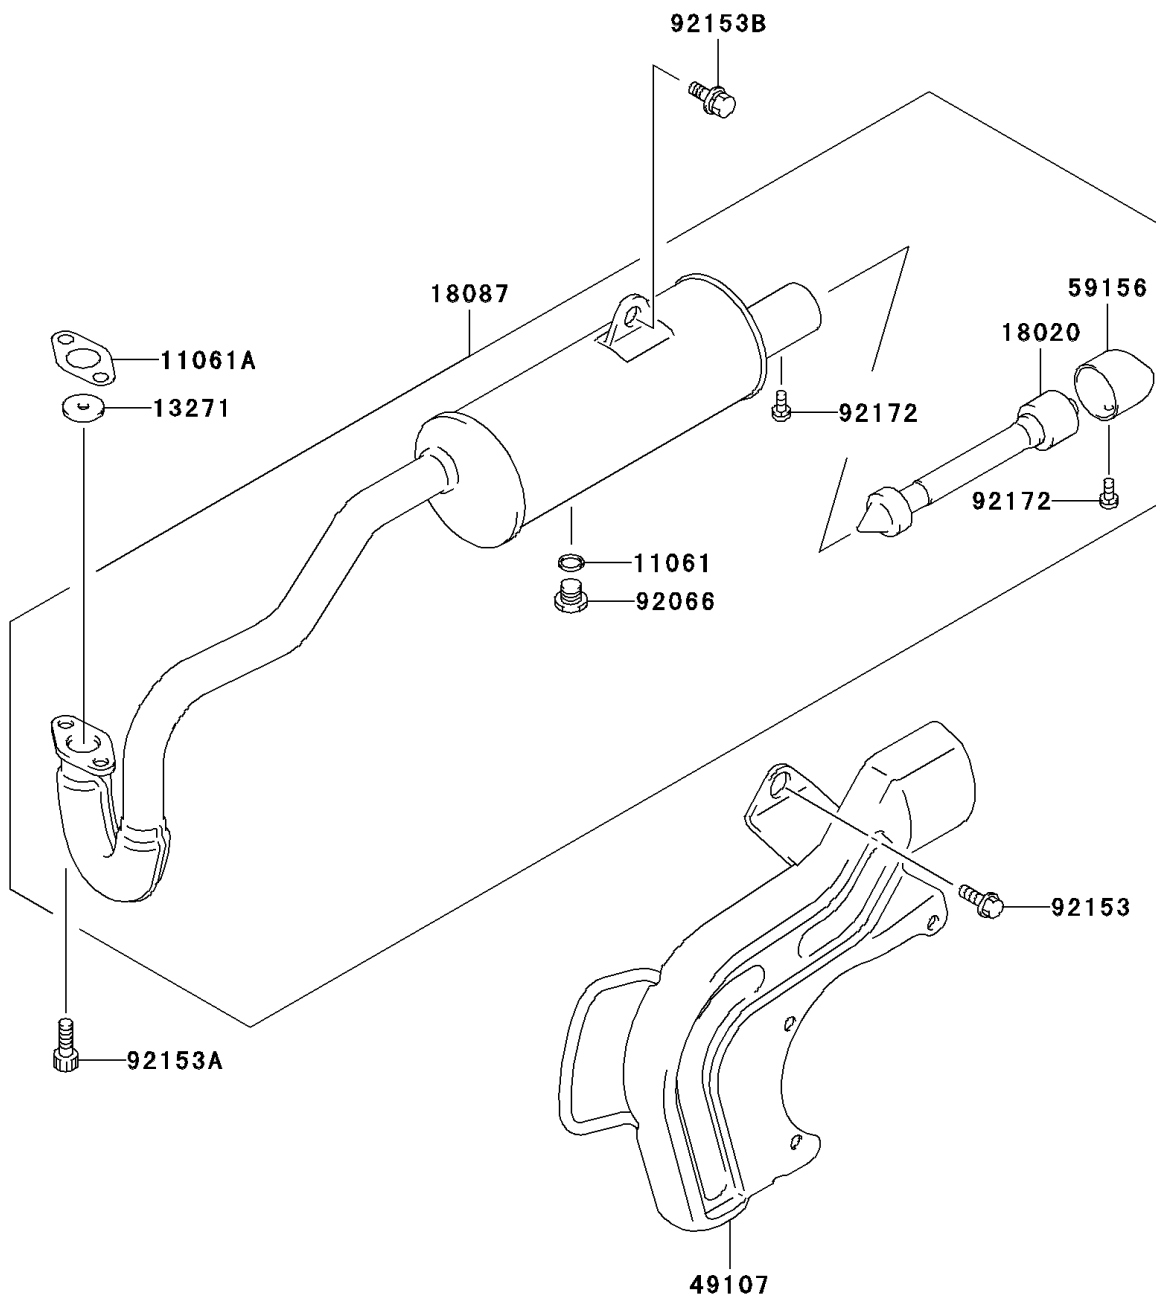

## 2006 KFX50 PARTS DIAGRAM

Muffler(s)

E1140

## 2006 KFX50 PARTS LIST

Muffler(s)

ITEM NAME	PART NUMBER	QUANTITY
GASKET,12X16X2 (Ref # 11061)	11061-S005	1
GASKET,EXHAUST PIPE (Ref # 11061A)	11061-S081	1
PLATE,EXHAUST PIPE (Ref # 13271)	13271-S027	1
BAFFLE (Ref # 18020)	18020-S001	1
MUFFLER (Ref # 18087)	18087-S002	1
COVER-EXHAUST PIPE (Ref # 49107)	49107-S002	1
PIPE-TAIL (Ref # 59156)	59156-S001	1
PLUG (Ref # 92066)	92066-S015	1
BOLT (Ref # 92153)	92153-S001	1
BOLT (Ref # 92153A)	92153-S024	1
BOLT,MUFFLER (Ref # 92153B)	92153-S194	1
SCREW,MUFFLER TAIL (Ref # 92172)	92172-S129	1