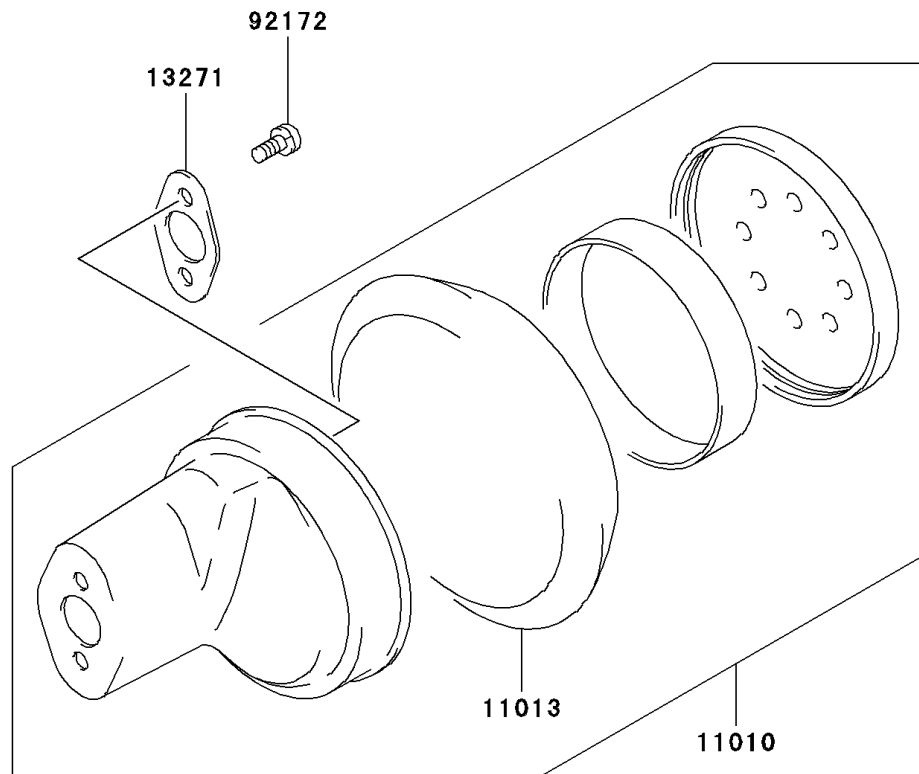

2006 KFX50 PARTS DIAGRAM

Air Cleaner

E1130

2006 KFX50 PARTS LIST

Air Cleaner

ITEM NAME	PART NUMBER	QUANTITY
FILTER-ASSY-AIR (Ref # 11010)	11010-S004	1
ELEMENT-AIR FILTER (Ref # 11013)	11013-S005	1
PLATE,AIR CLEANER (Ref # 13271)	13271-S026	1
CLAMP,L=45 (Ref # 92171)	92171-S132	1
SCREW,AIR CLEANER (Ref # 92172)	92172-S127	2