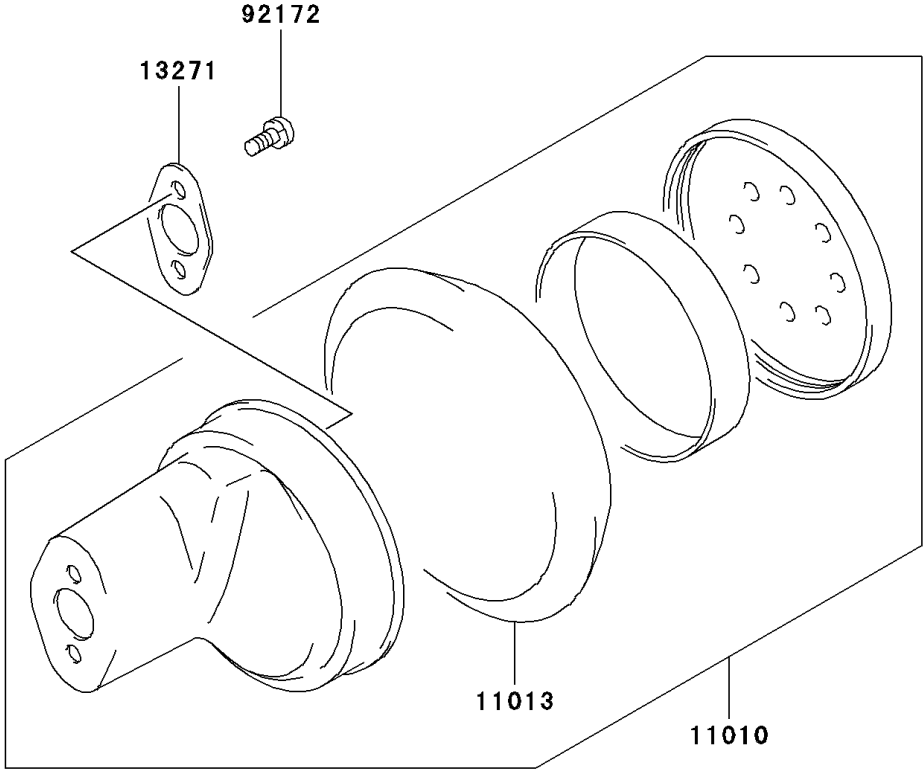

2006 KFX50 PARTS DIAGRAM

Air Cleaner

E1130

2006 KFX50 PARTS LIST

Air Cleaner

ITEM NAME	PART NUMBER	QUANTITY
FILTER-ASSY-AIR (Ref # 11010)	11010-S004	1
ELEMENT-AIR FILTER (Ref # 11013)	11013-S005	1
PLATE,AIR CLEANER (Ref # 13271)	13271-S026	1
CLAMP,L=45 (Ref # 92171)	92171-S132	1
SCREW,AIR CLEANER (Ref # 92172)	92172-S127	1