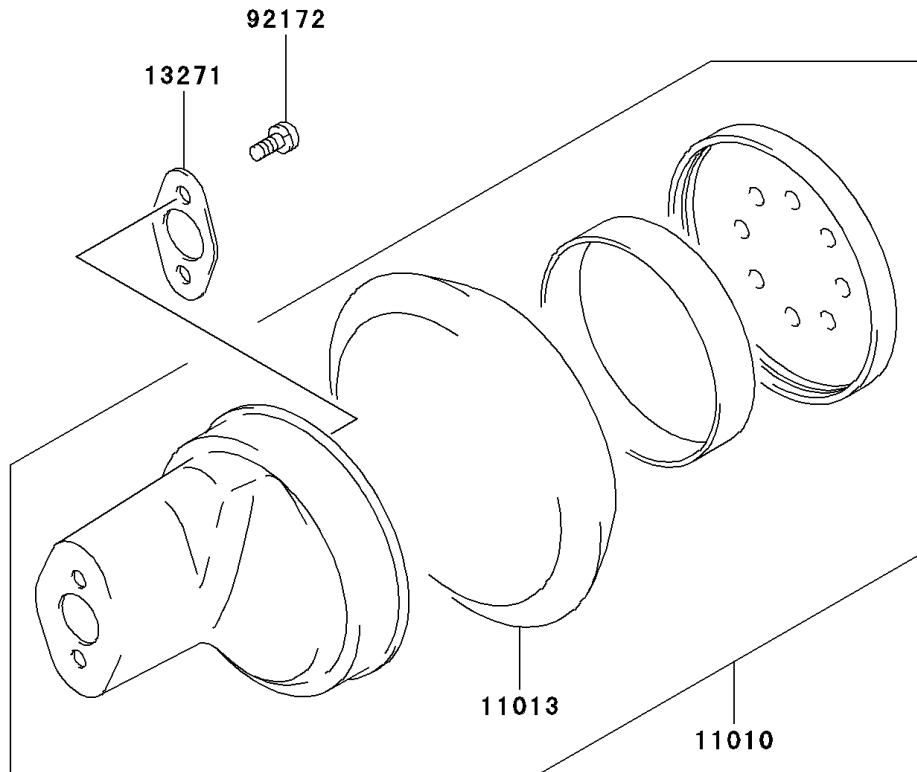

2006 KFX50 PARTS DIAGRAM

Air Cleaner

E1130

2006 KFX50 PARTS LIST

Air Cleaner

ITEM NAME	PART NUMBER	QUANTITY
FILTER-ASSY-AIR (Ref # 11010)	11010-S004	1
ELEMENT-AIR FILTER (Ref # 11013)	11013-S005	1
PLATE,AIR CLEANER (Ref # 13271)	13271-S026	1
CLAMP,L=45 (Ref # 92171)	92171-S132	1
SCREW,AIR CLEANER (Ref # 92172)	92172-S127	2