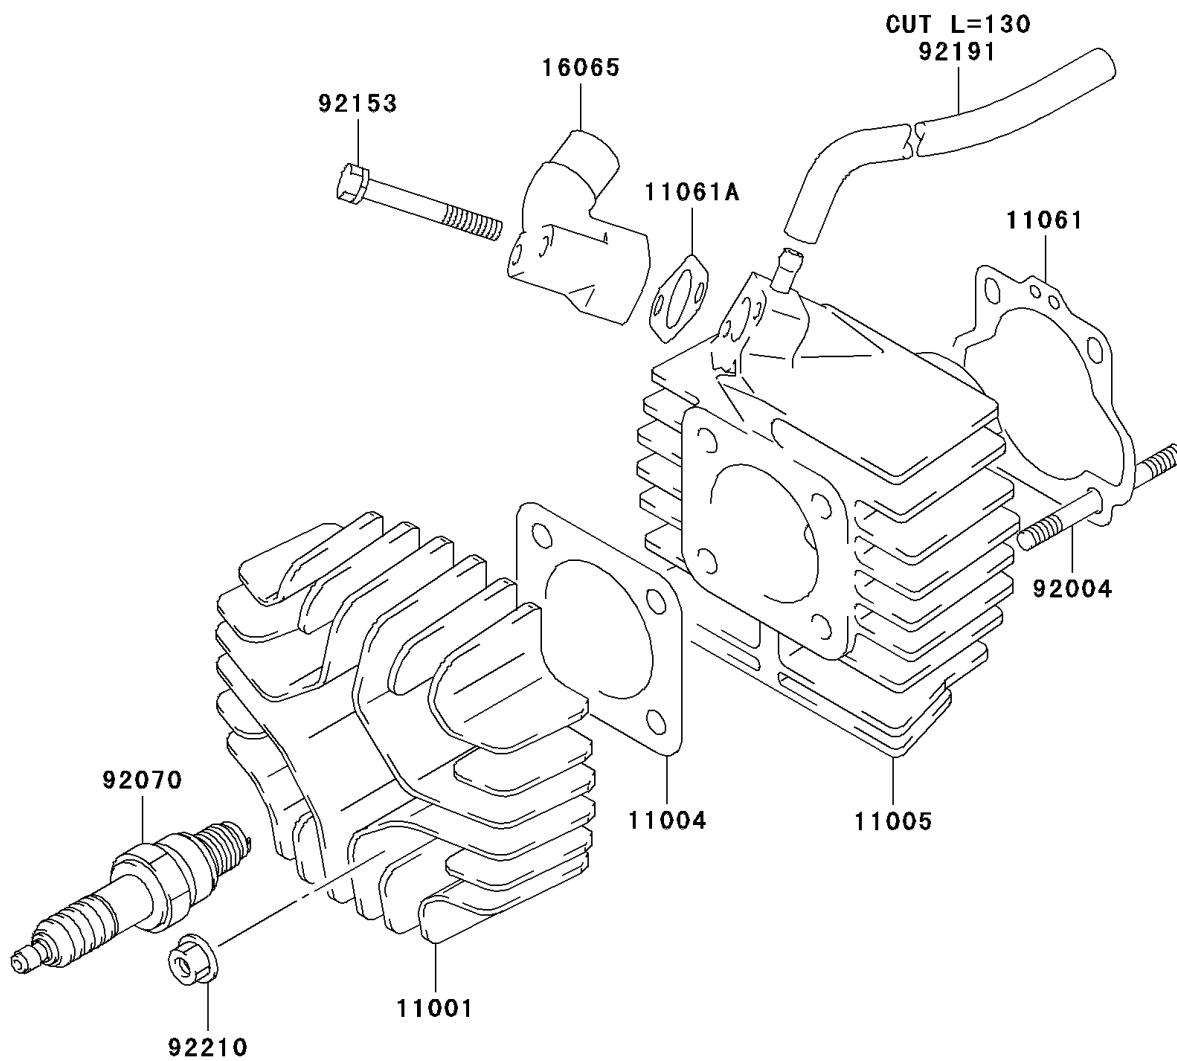

## 2006 KFX50 PARTS DIAGRAM

Cylinder Head

E1111

## 2006 KFX50 PARTS LIST

### Cylinder Head

ITEM NAME	PART NUMBER	QUANTITY
HEAD-CYLINDER (Ref # 11001)	11001-S001	1
GASKET-HEAD (Ref # 11004)	11004-S004	1
CYLINDER-ENGINE (Ref # 11005)	11005-S012	1
GASKET,CYLINDER (Ref # 11061)	11061-S041	1
GASKET,INTAKE PIPE (Ref # 11061A)	11061-S042	1
HOLDER-CARBURETOR,INTAKE (Ref # 16065)	16065-S006	1
STUD,L=90 (Ref # 92004)	92004-S006	1
PLUG-SPARK,BPR4H (Ref # 92070)	92070-S015	1
BOLT,INTAKE PIPE (Ref # 92153)	92153-S189	1
TUBE,VACUUM (Ref # 92191)	92191-S038	1
NUT (Ref # 92210)	92210-S004	1