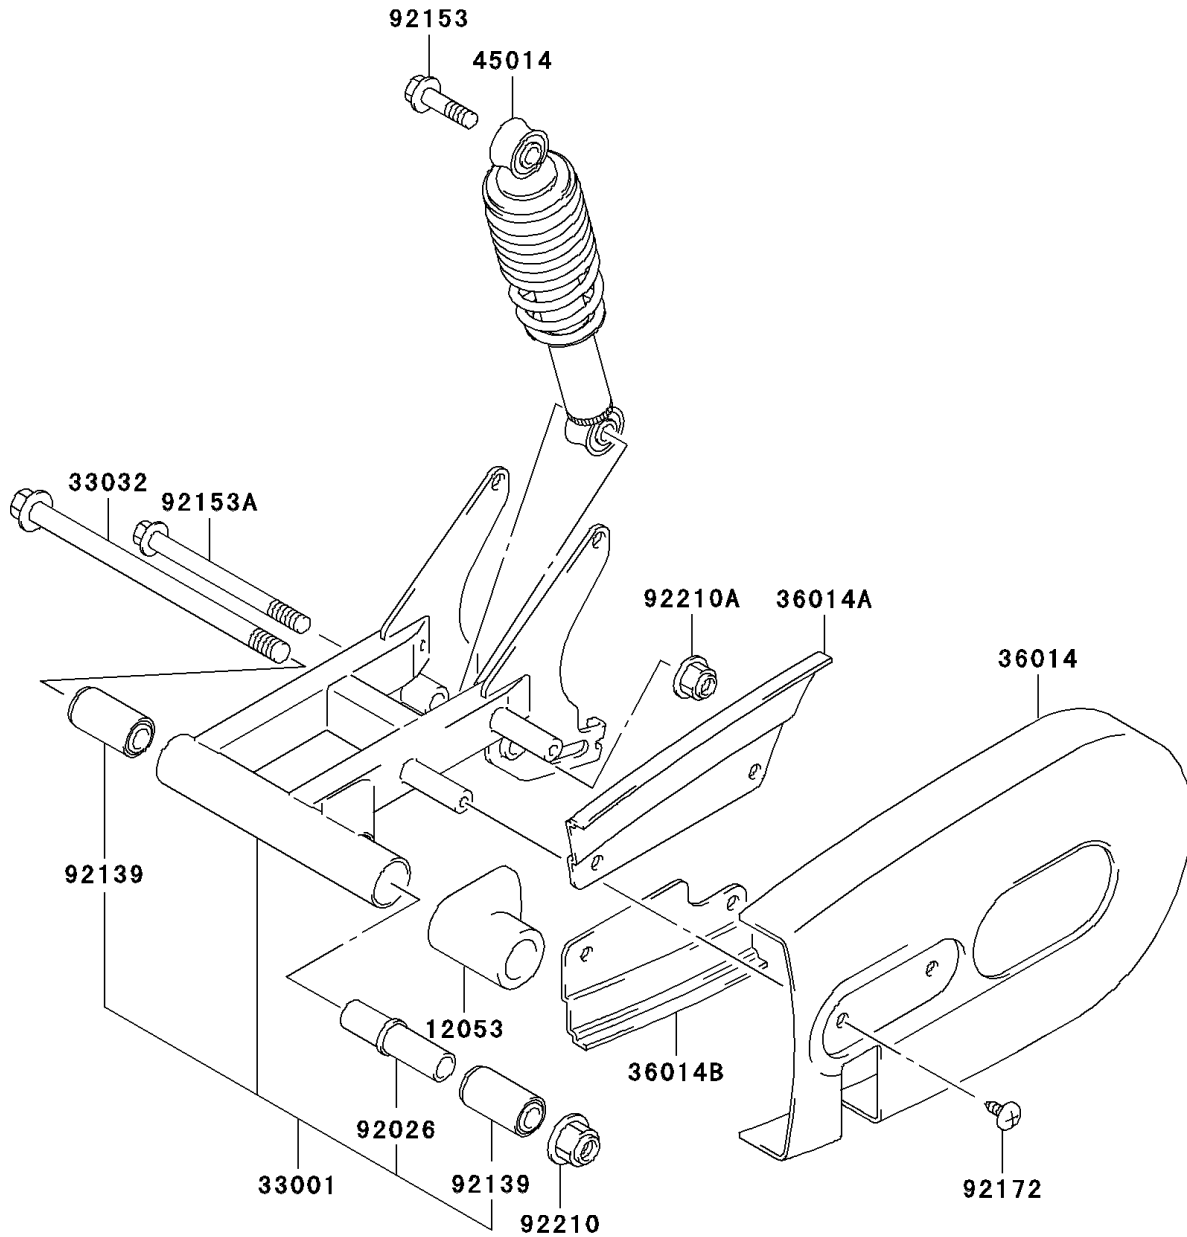

2004 KFX50

PARTS DIAGRAM

Rear Suspension

F2153

2004 KFX50

PARTS LIST

Rear Suspension

ITEM NAME	PART NUMBER	QUANTITY
GUIDE-CHAIN (Ref # 12053)	12053-S013	1
ARM-COMP-SWING,BLACK (Ref # 33001)	33001-S005-503	1
SHAFT-SWING ARM (Ref # 33032)	33032-S002	1
CASE-CHAIN (Ref # 36014)	36014-S002	1
CASE-CHAIN (Ref # 36014A)	36014-S003	1
CASE-CHAIN (Ref # 36014B)	36014-S004	1
SHOCKABSORBER,L.GREEN (Ref # 45014)	45014-S021-535	1
SPACER (Ref # 92026)	92026-S063	1
BUSHING (Ref # 92139)	92139-S015	2
BOLT,10X37 (Ref # 92153)	92153-S033	1
BOLT,REAR SHOCK (Ref # 92153A)	92153-S204	1
SCREW,6X16 (Ref # 92172)	92172-S073	6
NUT (Ref # 92210)	92210-S007	1
NUT (Ref # 92210A)	92210-S030	1