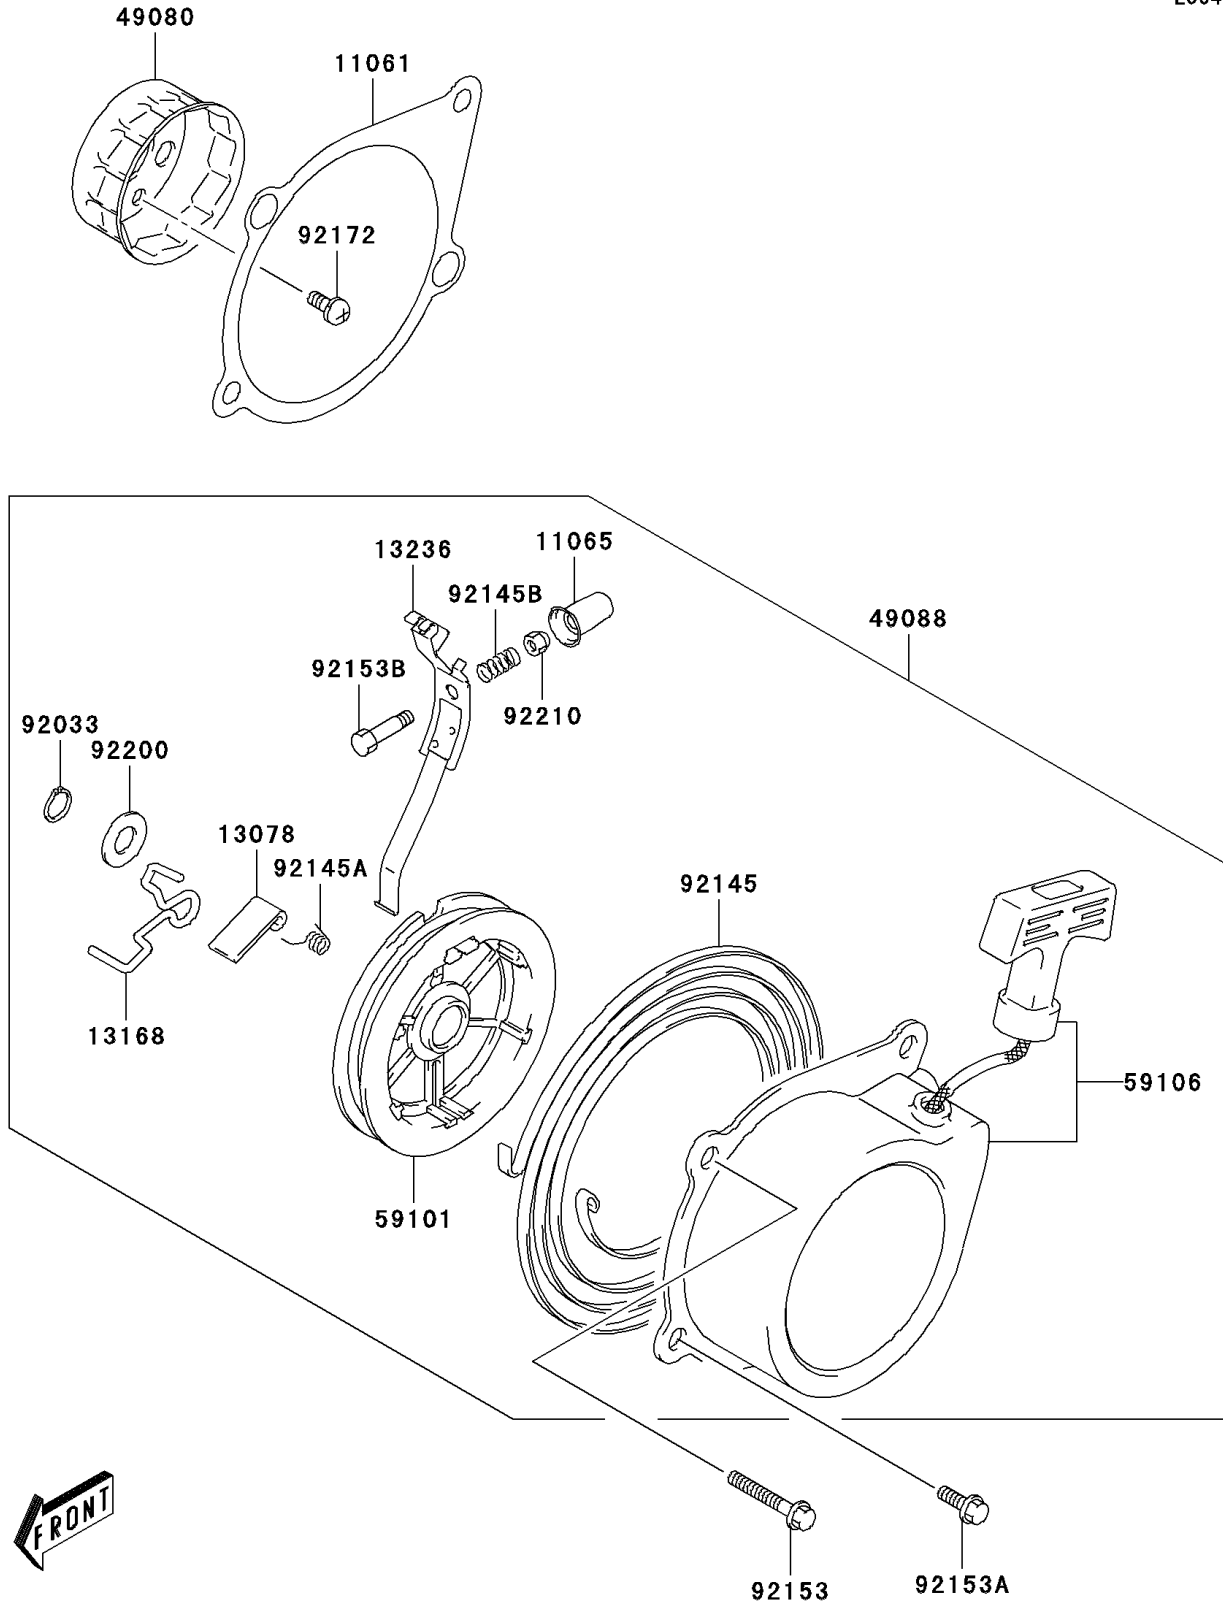

2005 KFX50 PARTS DIAGRAM

Recoil Starter

E3040

2005 KFX50 PARTS LIST

Recoil Starter

ITEM NAME	PART NUMBER	QUANTITY
GASKET,RECOIL STARTER (Ref # 11061)	11061-S050	1
CAP (Ref # 11065)	11065-S023	1
RATCHET (Ref # 13078)	13078-S002	1
LEVER (Ref # 13168)	13168-S003	1
LEVER-COMP (Ref # 13236)	13236-S003	1
PULLEY-STARTING (Ref # 49080)	49080-S001	1
STARTER-RECOIL (Ref # 49088)	49088-S004	1
REEL (Ref # 59101)	59101-S003	1
ROPE (Ref # 59106)	59106-S001	1
RING-SNAP (Ref # 92033)	92033-S001	1
SPRING (Ref # 92145)	92145-S069	1
SPRING,RETURN (Ref # 92145A)	92145-S070	1
SPRING (Ref # 92145B)	92145-S071	1
BOLT (Ref # 92153)	92153-S006	1
BOLT,RECOIL STARTER (Ref # 92153A)	92153-S193	3
BOLT (Ref # 92153B)	92153-S209	1
SCREW,STARTER (Ref # 92172)	92172-S128	3
WASHER (Ref # 92200)	92200-S103	1
NUT (Ref # 92210)	92210-S077	1