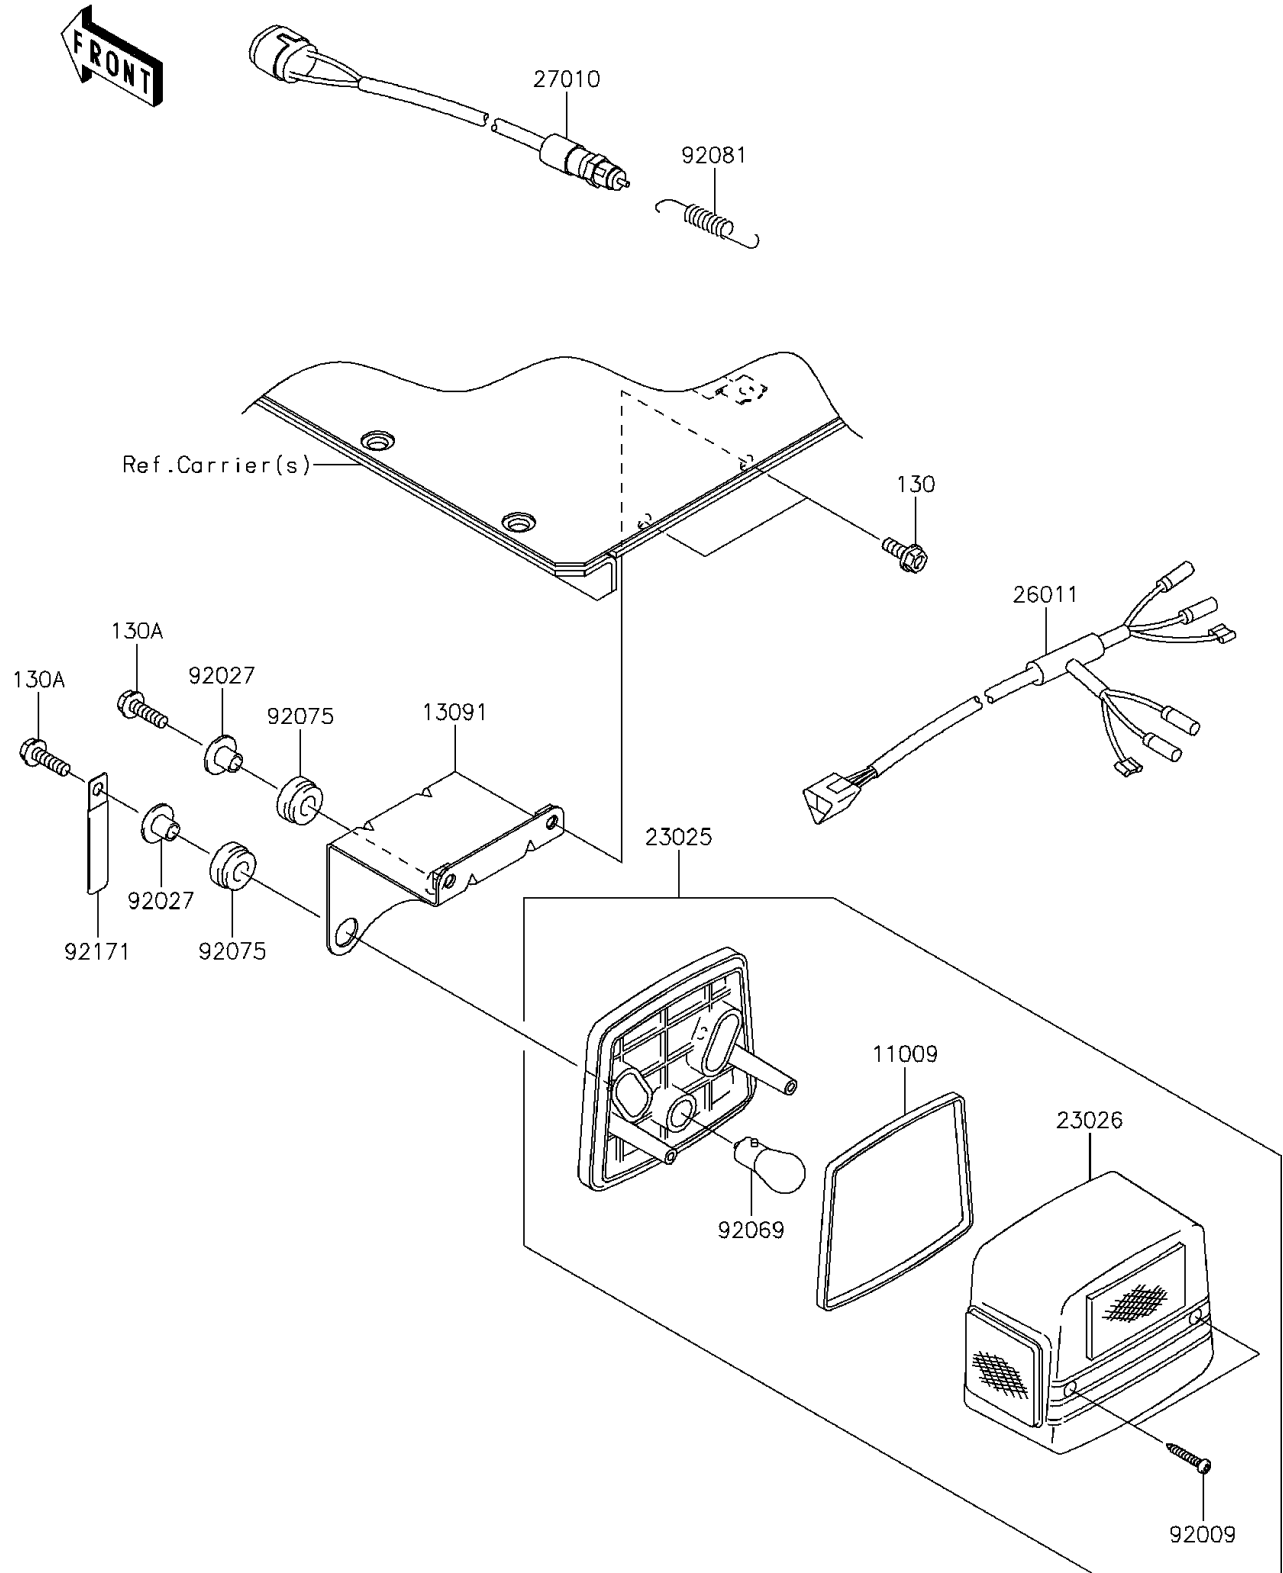

2014 Mule 4010 Trans4x4 PARTS DIAGRAM

Taillight(s)

F2720

2014 Mule 4010 Trans4x4 PARTS LIST

Taillight(s)

ITEM NAME	PART NUMBER	QUANTITY
GASKET,TAIL LAMP (Ref # 11009)	11009-1215	1
BOLT-FLANGED,6X16 (Ref # 130)	130BA0616	1
HOLDER,TAIL LAMP (Ref # 13091)	13091-1743	1
BOLT-FLANGED,6X20 (Ref # 130A)	130BA0620	1
LAMP-TAIL (Ref # 23025)	23025-1042	1
LENS,TAIL LAMP (Ref # 23026)	23026-1019	1
WIRE-LEAD (Ref # 26011)	26011-1756	1
SWITCH,BRAKE LAMP (Ref # 27010)	27010-1301	1
SCREW,TAPPING,4X25 (Ref # 92009)	92009-1069	1
COLLAR,L=11.1 (Ref # 92027)	92027-194	1
BULB,12V 21/5W (Ref # 92069)	92069-1011	1
DAMPER (Ref # 92075)	92075-277	1
SPRING,HOOK RETURN (Ref # 92081)	92081-1466	1
CLAMP,L=60 (Ref # 92171)	92171-0652	1