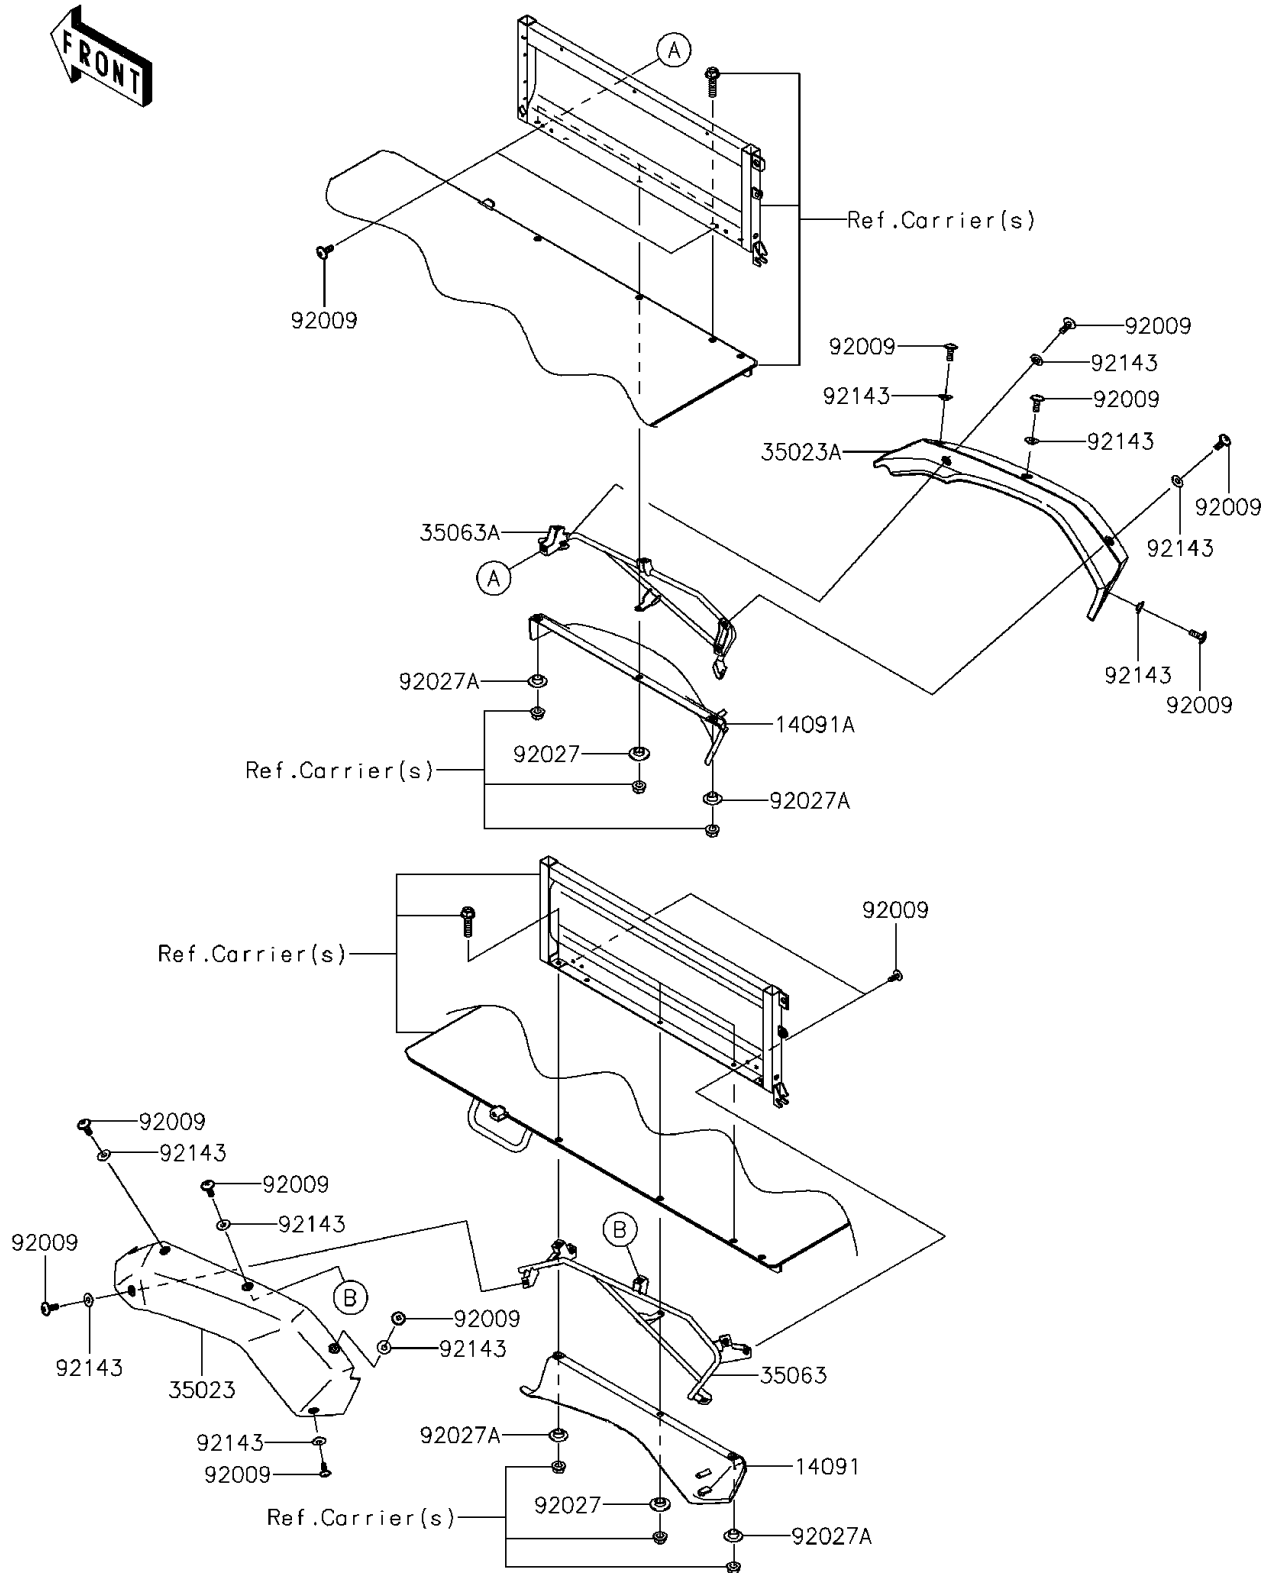

2015 Mule 4010 Trans4x4 PARTS DIAGRAM

Rear Fender(s)

F2172

2015 Mule 4010 Trans4x4 PARTS LIST

Rear Fender(s)

ITEM NAME	PART NUMBER	QUANTITY
COVER,FENDER,INSIDE,RR,LH (Ref # 14091)	14091-1634	1
COVER,FENDER,INSIDE,RR,RH (Ref # 14091A)	14091-1635	1
FENDER-REAR,LH,F.BLACK (Ref # 35023)	35023-0121-6Z	1
FENDER-REAR,RH,F.BLACK (Ref # 35023A)	35023-0122-6Z	1
STAY,RR,LH (Ref # 35063)	35063-0449	1
STAY,RR,RH (Ref # 35063A)	35063-0450	1
SCREW,6X16 (Ref # 92009)	92009-1621	1
COLLAR (Ref # 92027)	92027-1354	1
COLLAR (Ref # 92027A)	92027-1908	1
COLLAR (Ref # 92143)	92143-1087	1