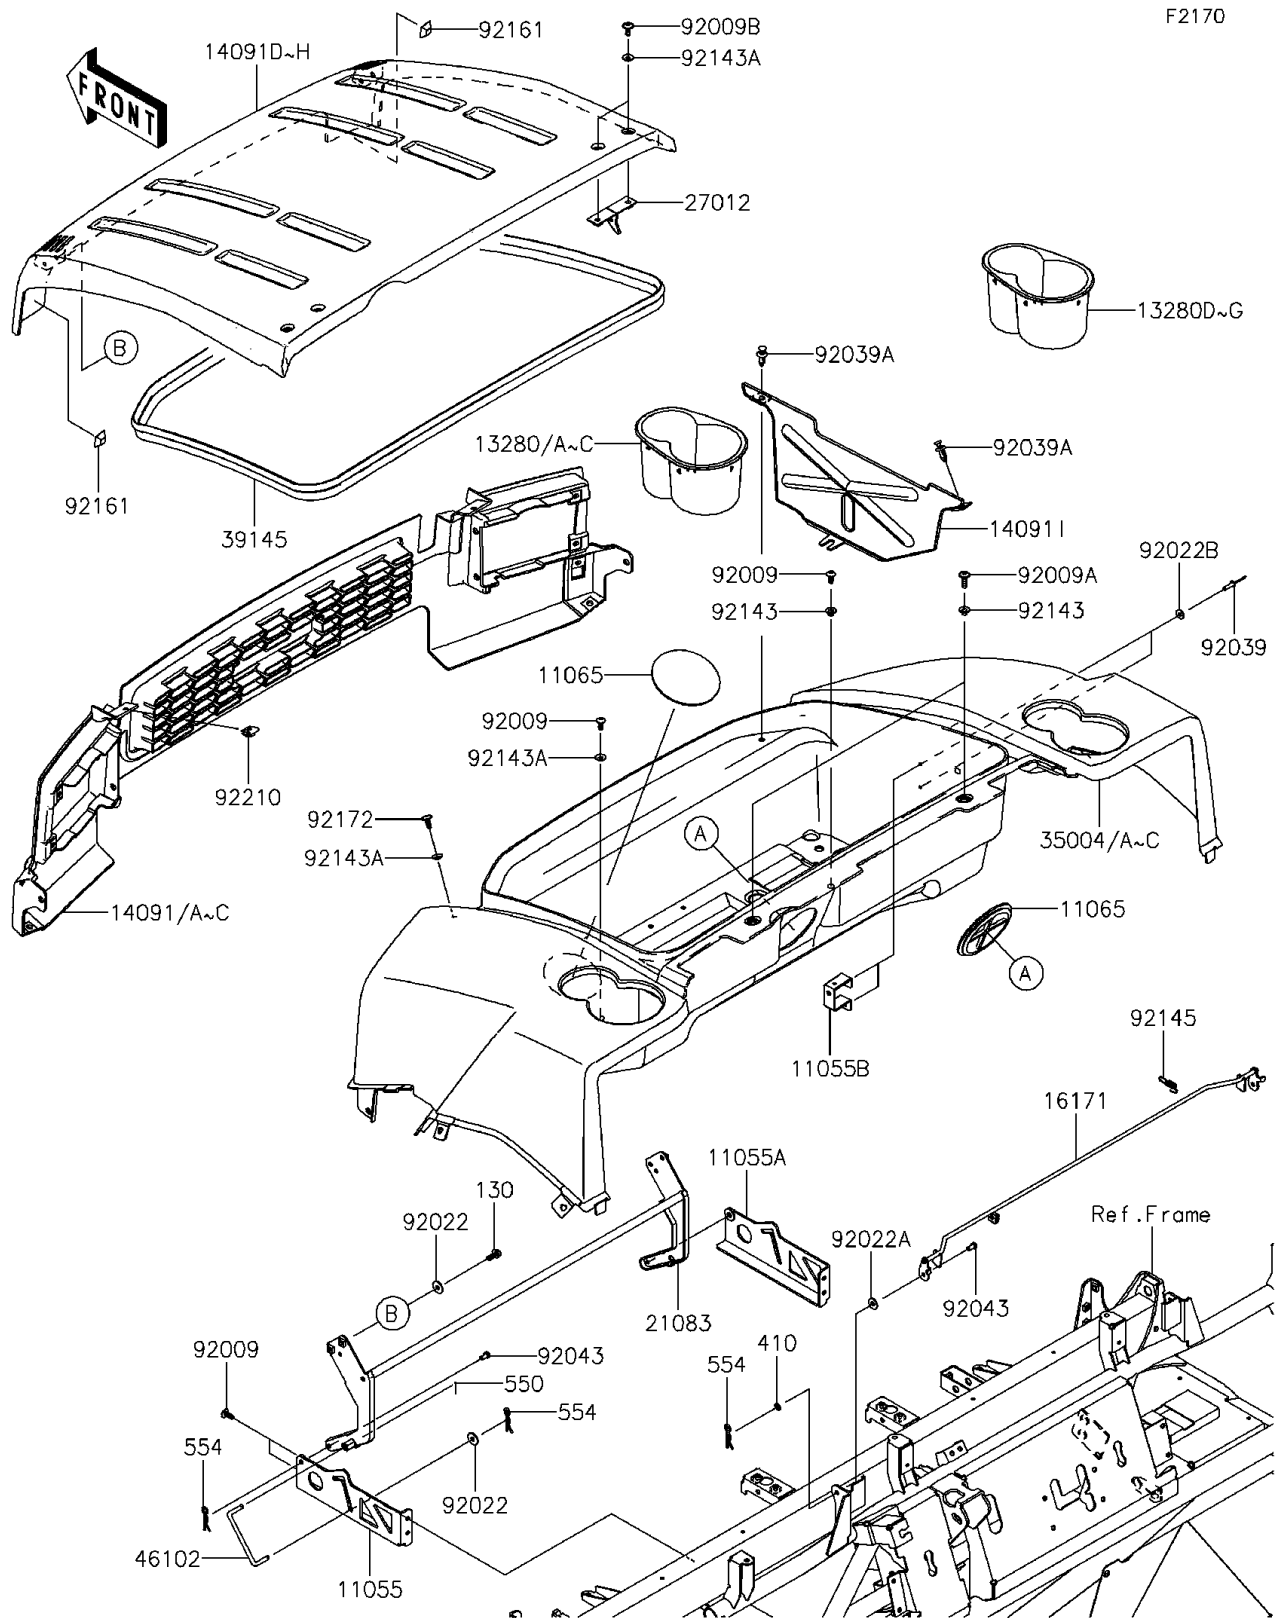

2015 Mule 4010 Trans4x4 PARTS DIAGRAM

Fenders

2015 Mule 4010 Trans4x4 PARTS LIST

Fenders

ITEM NAME	PART NUMBER	QUANTITY
BRACKET,HINGE,LH (Ref # 11055)	11055-0037	1
BRACKET,HINGE,RH (Ref # 11055A)	11055-0038	1
BRACKET,RESERVOIR TANK (Ref # 11055B)	11055-0124	1
CAP,F.BLACK (Ref # 11065)	11065-1053-6Z	1
HOLDER,CUP HOLDER,LH,F.BLACK (Ref # 13280C)	13280-0265-6Z	1
HOLDER,CUP HOLDER,RH,F.BLACK (Ref # 13280G)	13280-0266-6Z	1
COVER,FRONT GRILL,S.BLACK (Ref # 14091C)	14091-0818-839	1
COVER,FRONT FENDER,S.BLACK (Ref # 14091H)	14091-0829-839	1
COVER,RESERVOIR TANK (Ref # 14091I)	14091-1715	1
LINK (Ref # 16171)	16171-0015	1
ARM,HOOD (Ref # 21083)	21083-0051	1
HOOK,HOOD (Ref # 27012)	27012-0119	1
FENDER-FRONT,CNT,S.BLACK (Ref # 35004C)	35004-0096-839	1
BOLT-FLANGED,6X16 (Ref # 130)	130BA0616	1
TRIM-SEAL,L=2350 (Ref # 39145)	39145-0032	1
WASHER-PLAIN-SMALL (Ref # 410)	410AA0600	1
ROD (Ref # 46102)	46102-0103	1
PIN-COTTER,1.6X15 (Ref # 550)	550AA1615	1
PIN-SNAP (Ref # 554)	554DA0600	1
SCREW,TAPPING,6X16 (Ref # 92009)	92009-1166	1
SCREW,6X22,BLACK (Ref # 92009A)	92009-1256	1
SCREW,6X16 (Ref # 92009B)	92009-1621	1
WASHER,6.5X20X1.6,BLACK (Ref # 92022)	92022-1346	1
WASHER,7X18X1.2 (Ref # 92022A)	92022-1545	1
WASHER,4.3X12.5X1 (Ref # 92022B)	92022-1949	1
RIVET (Ref # 92039)	92039-1150	1
RIVET (Ref # 92039A)	92039-1229	1
PIN,6X9 (Ref # 92043)	92043-1626	1
COLLAR (Ref # 92143)	92143-1057	1

2015 Mule 4010 Trans4x4 PARTS LIST

Fenders

ITEM NAME	PART NUMBER	QUANTITY
COLLAR (Ref # 92143A)	92143-1087	1
SPRING (Ref # 92145)	92145-0215	1
DAMPER,FR HOOD (Ref # 92161)	92161-0790	1
SCREW,TAPPING,6X20 (Ref # 92172)	92172-0488	1
NUT,LEAF SPRING,6MM (Ref # 92210)	92210-0624	1