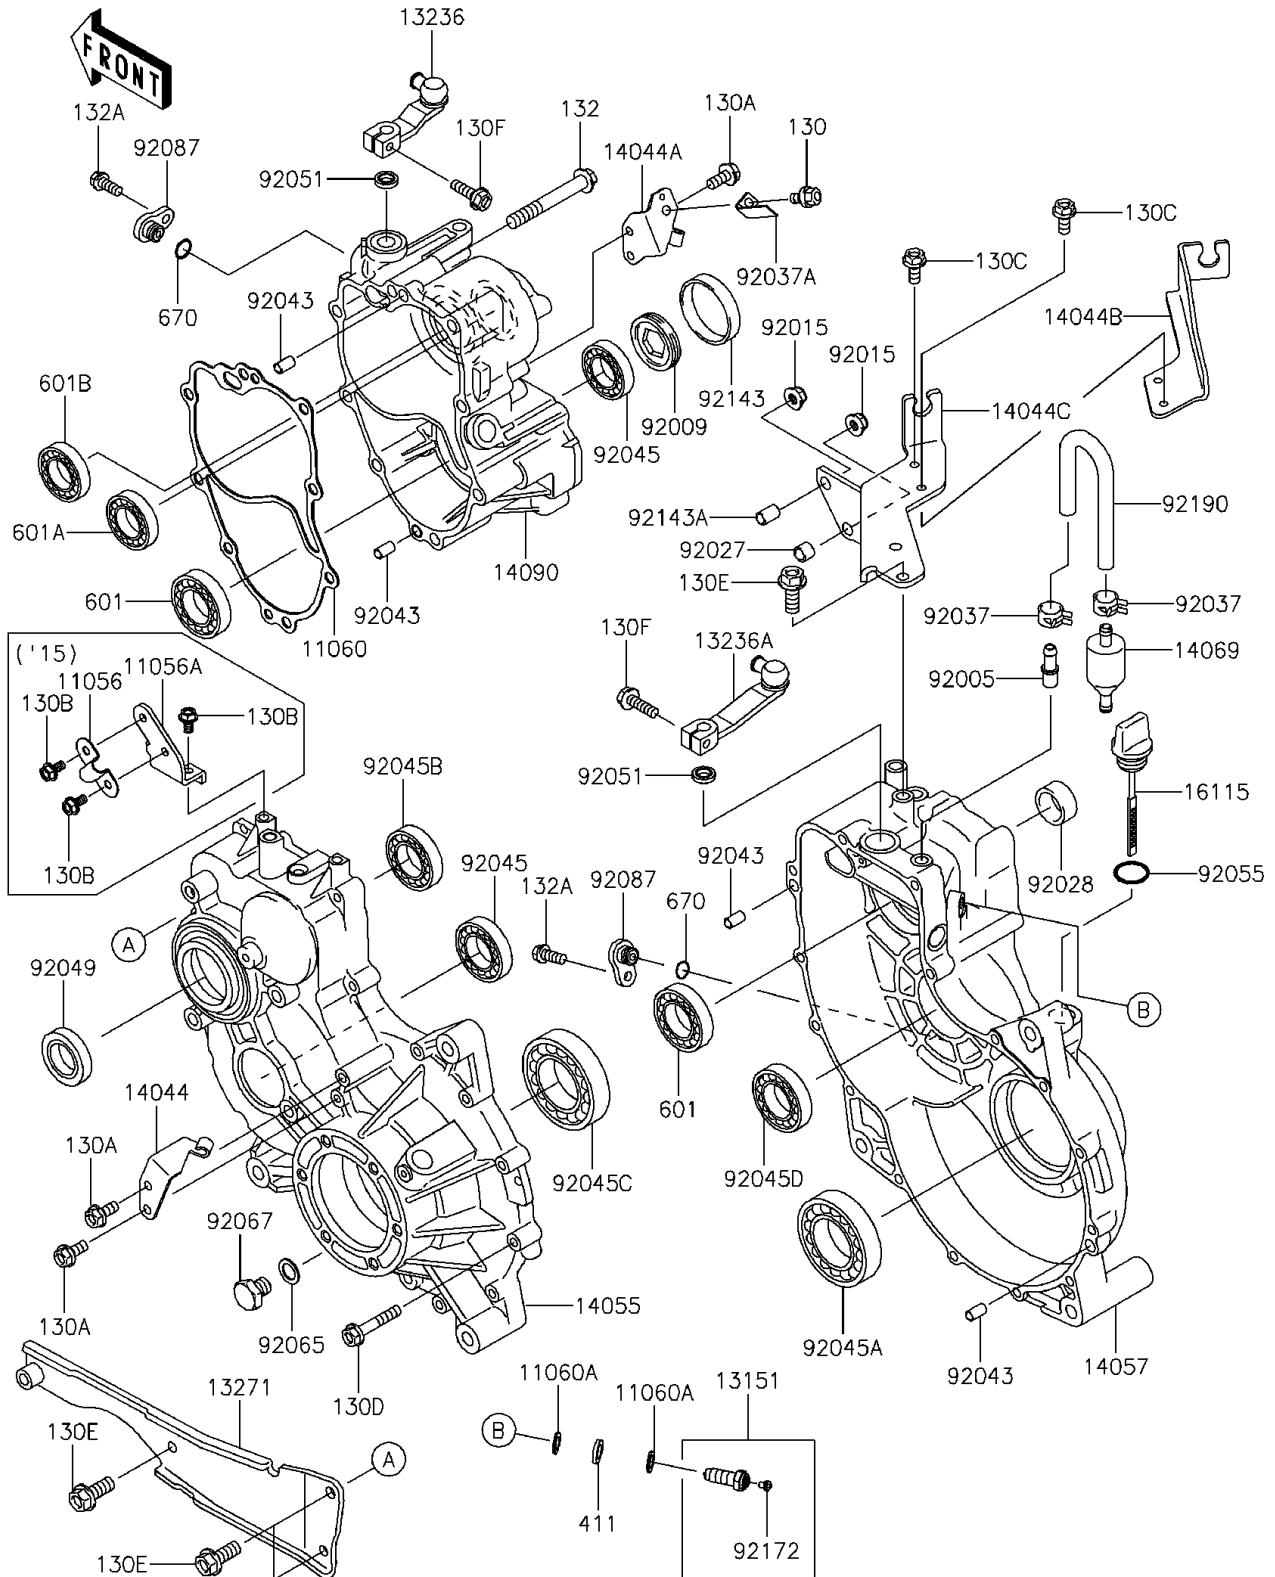

## 2015 Mule 4010 Trans4x4 PARTS DIAGRAM

Gear Box

E1450

## 2015 Mule 4010 Trans4x4 PARTS LIST

Gear Box

ITEM NAME	PART NUMBER	QUANTITY
BRACKET,OIL PIPE (Ref # 11056)	11056-4139	1
BRACKET,OIL PIPE (Ref # 11056A)	11056-4140	1
GASKET,GEAR CASE COVER (Ref # 11060)	11060-1310	1
GASKET (Ref # 11060A)	11060-1966	1
SWITCH-COMP (Ref # 13151)	13151-1093	1
LEVER-COMP (Ref # 13236)	13236-1363	1
LEVER-COMP (Ref # 13236A)	13236-1372	1
PLATE (Ref # 13271)	13271-1604	1
HOLDER-CABLE (Ref # 14044)	14044-0003	1
HOLDER-CABLE (Ref # 14044A)	14044-0004	1
HOLDER-CABLE,HI/LOW (Ref # 14044B)	14044-1075	1
HOLDER-CABLE (Ref # 14044C)	14044-1098	1
CASE-GEAR,LH (Ref # 14055)	14055-0035	1
CASE-COMP-GEAR,RH (Ref # 14057)	14057-0011	1
BREATHER (Ref # 14069)	14069-1051	1
COVER,GEAR CASE,HI/LOW (Ref # 14090)	14090-1238	1
CAP-OIL FILLER (Ref # 16115)	16115-1060	1
FITTING,BREATHER (Ref # 92005)	92005-1127	1
SCREW,55MM (Ref # 92009)	92009-1290	1
NUT,8MM (Ref # 92015)	92015-1432	1
COLLAR,8.8X12X9 (Ref # 92027)	92027-1568	1
BUSHING,23X30X13 (Ref # 92028)	92028-132	1
CLAMP,TUBE (Ref # 92037)	92037-1505	1
CLAMP (Ref # 92037A)	92037-1680	1
PIN,6.2X8X14 (Ref # 92043)	92043-1263	1
BEARING-BALL,TMB304CCM (Ref # 92045)	92045-1142	1
BEARING-BALL,6010CM (Ref # 92045A)	92045-1162	1
BEARING-BALL,62/28 (Ref # 92045B)	92045-1207	1
BEARING-BALL,6210CM (Ref # 92045C)	92045-1213	1