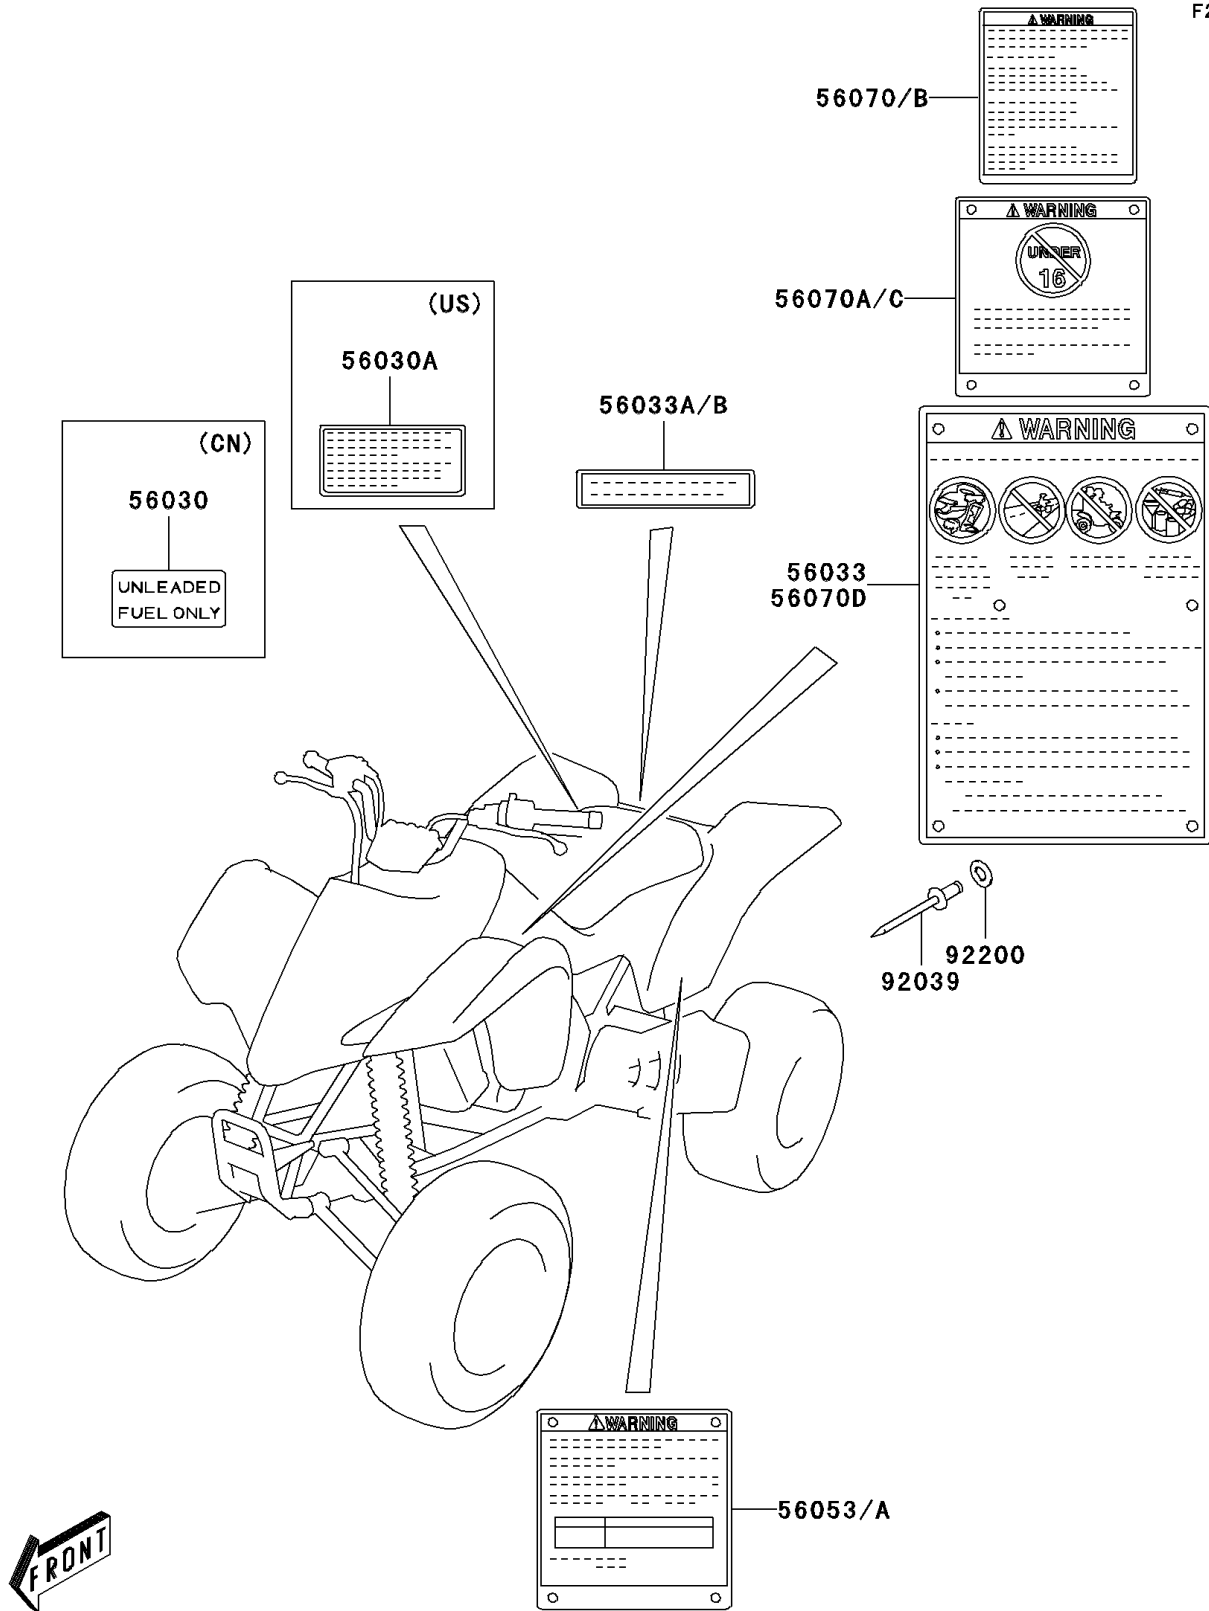

2006 KFX400 PARTS DIAGRAM

Labels

F2860

2006 KFX400 PARTS LIST

Labels

ITEM NAME	PART NUMBER	QUANTITY
LABEL-MANUAL,GENERAL WARNING (Ref # 56033)	56033-S008	1
LABEL-MANUAL,CHAIN ADJUSTMENT (Ref # 56033A)	56033-S011	1
LABEL-SPECIFICATION,TIRE (Ref # 56053)	56053-S005	1
LABEL-WARNING,GEAR SHIFTING (Ref # 56070)	56070-S011	1
LABEL-WARNING,AGE 16 (Ref # 56070A)	56070-S012	1
RIVET,WARNING LABEL (Ref # 92039)	92039-S008	14
WASHER (Ref # 92200)	92200-S094	14
LABEL,UNLEADED FUEL,FRENCH (Ref # 56030)	56030-S006	1
LABEL,MANUAL NOTICE (Ref # 56030A)	56030-S009	1
LABEL-MANUAL,CHAIN ADJUSTMENT (Ref # 56033B)	56033-S013	1
LABEL-SPECIFICATION,TIRE,FRENCH (Ref # 56053A)	56053-S006	1
LABEL-WARNING,AGE 16,FRENCH (Ref # 56070B)	56070-S013	1
LABEL-WARNING,FRENCH (Ref # 56070C)	56070-S014	1
LABEL-WARNING,FRENCH (Ref # 56070D)	56070-S061	1