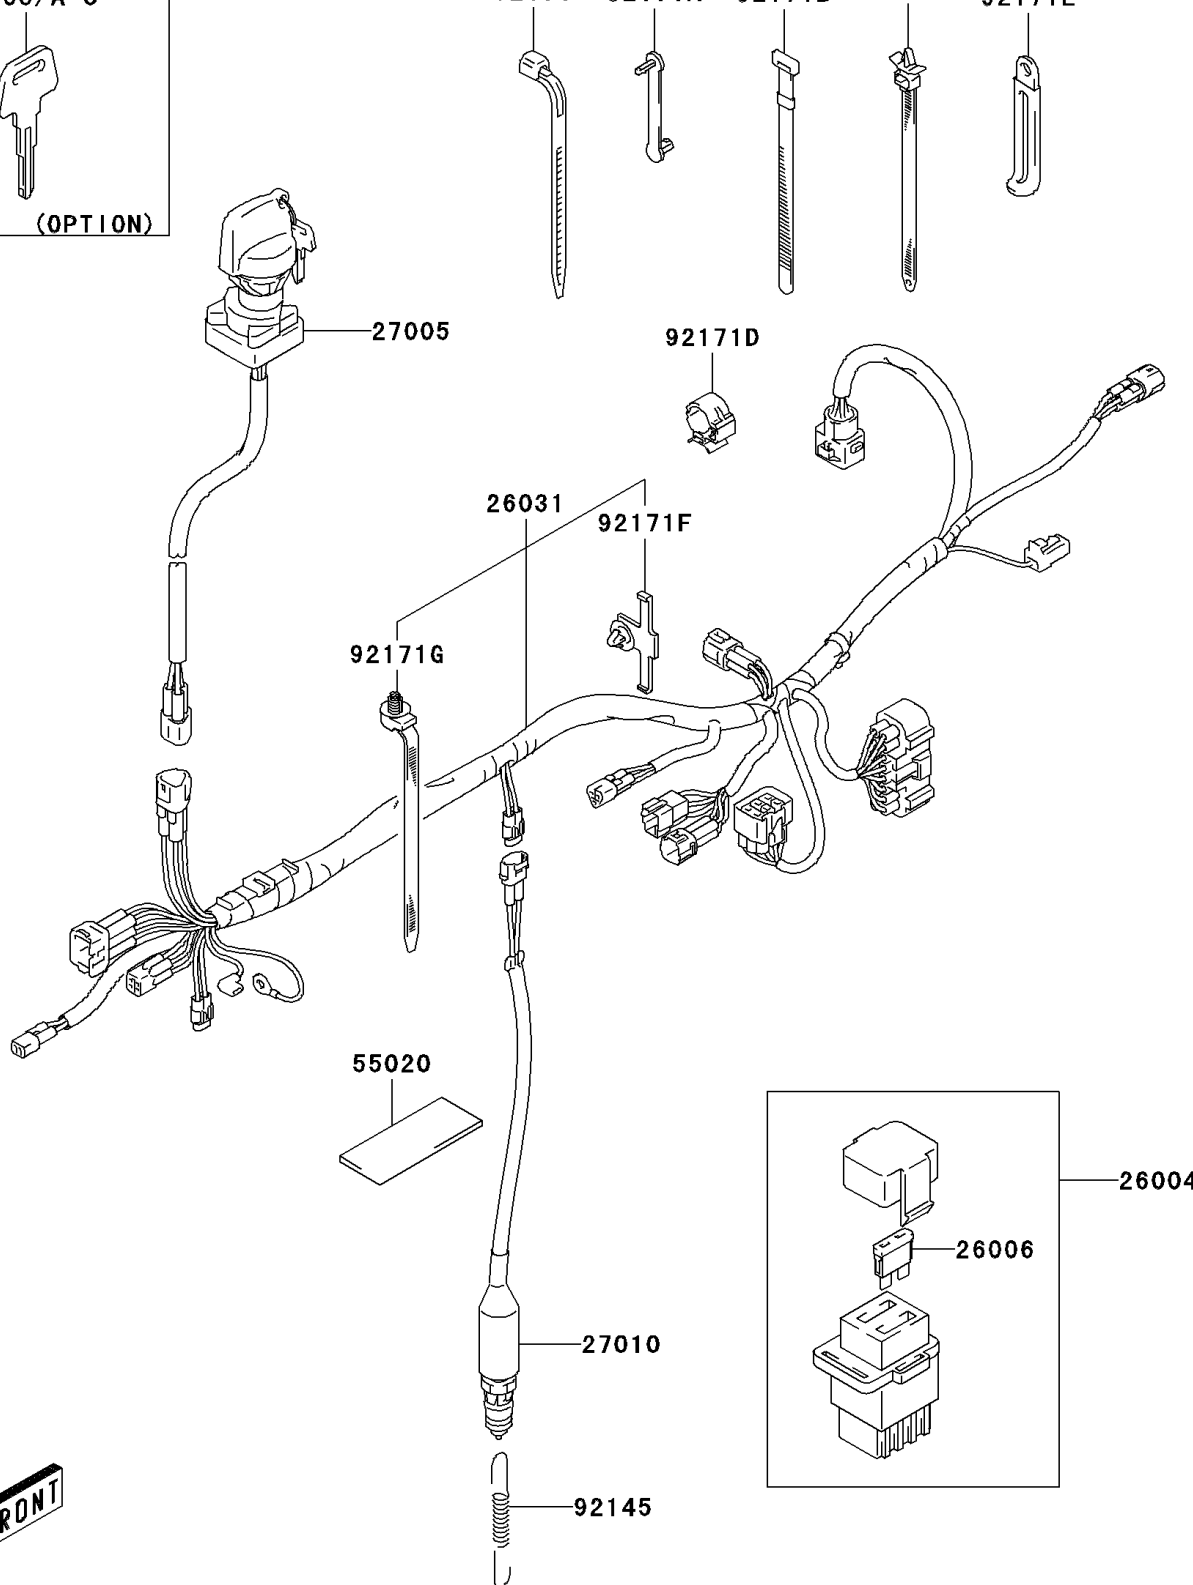

2006 KFX400 PARTS DIAGRAM

Ignition Switch

92171 92171A 92171B 92171C 92171E F2770

2006 KFX400 PARTS LIST

Ignition Switch

ITEM NAME	PART NUMBER	QUANTITY
FUSE-ASSY (Ref # 26004)	26004-S003	1
FUSE,10A (Ref # 26006)	26006-S007	1
HARNESS (Ref # 26031)	26031-S014	1
SWITCH-ASSY-IGNITION (Ref # 27005)	27005-S012	1
KEY-LOCK,BLANK,(TYPE:C) (Ref # 27008)	27008-S002	1
KEY-LOCK,BLANK,(TYPE:D) (Ref # 27008A)	27008-S003	1
KEY-LOCK,BLANK(TYPE:E) (Ref # 27008B)	27008-S006	1
KEY-LOCK,BLANK(TYPE:F) (Ref # 27008C)	27008-S007	1
SWITCH,STOP LAMP (Ref # 27010)	27010-S026	1
GUARD,WIRING HARNESS (Ref # 55020)	55020-S045	1
SPRING,STOP LAMP SWITCH (Ref # 92145)	92145-S150	1
CLAMP,L=125 (Ref # 92171)	92171-S014	1
CLAMP,L=33 (Ref # 92171A)	92171-S034	3
CLAMP,L=120 (Ref # 92171B)	92171-S035	2
CLAMP,L=90 (Ref # 92171C)	92171-S051	1
CLAMP,WIRING HARNESS (Ref # 92171D)	92171-S095	1
CLAMP,L=135 (Ref # 92171E)	92171-S096	1
CLAMP (Ref # 92171F)	92171-S134	1
CLAMP (Ref # 92171G)	92171-S135	1