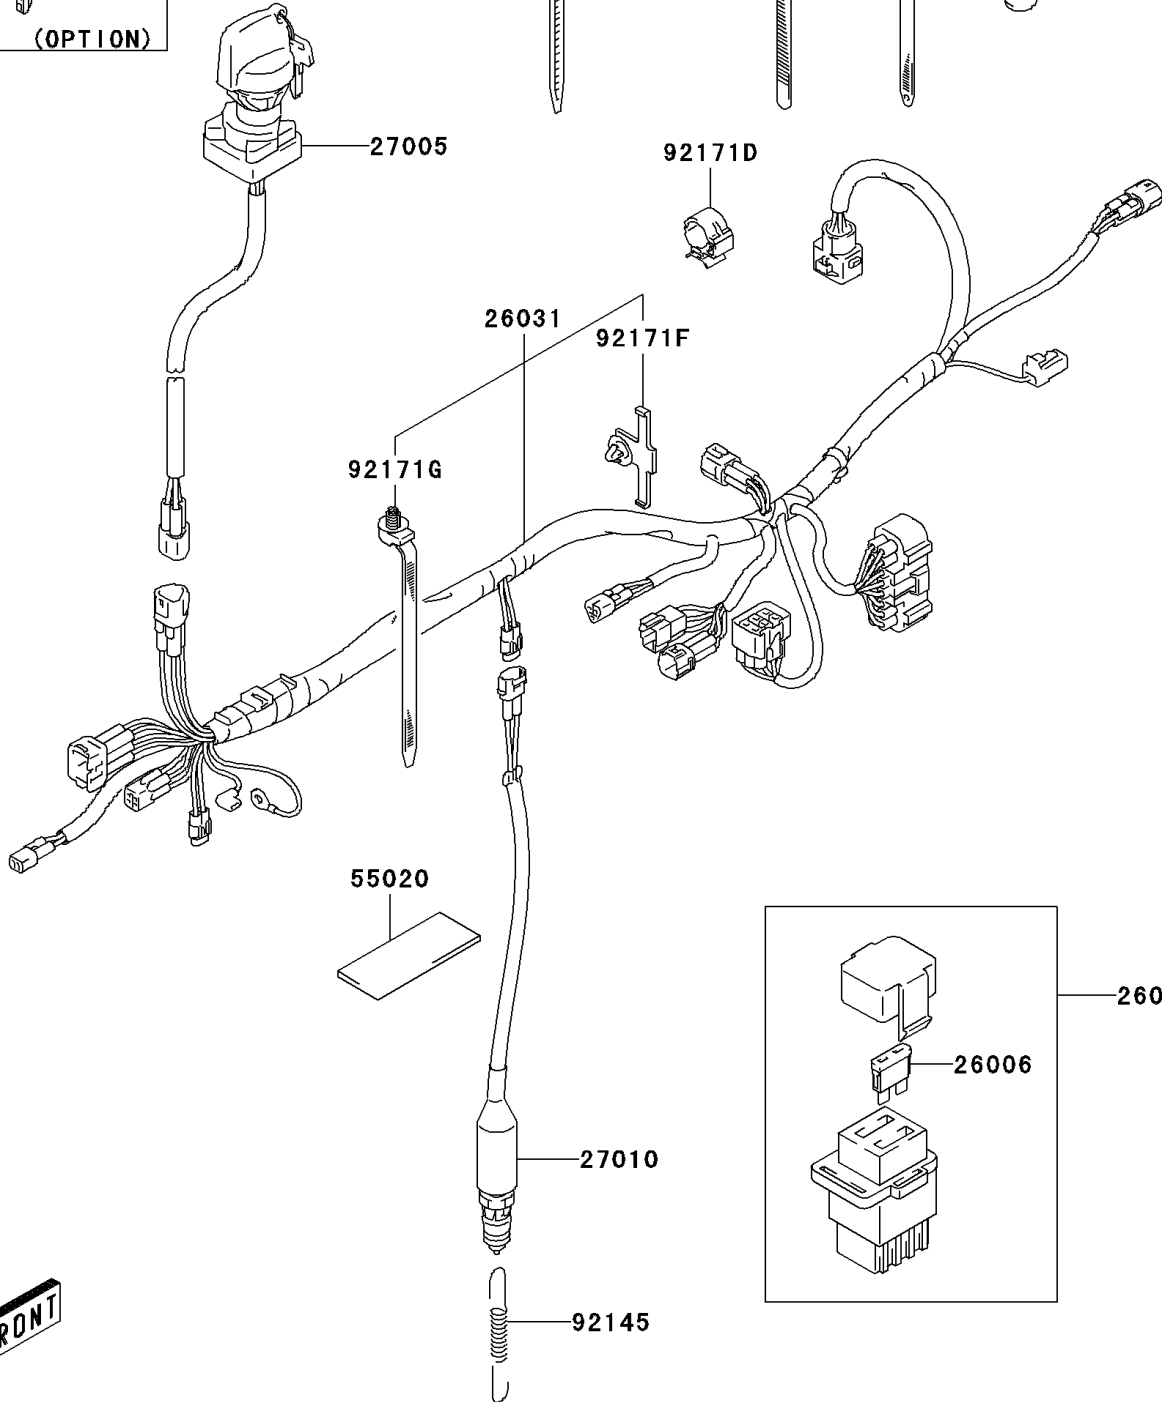

2006 KFX400 PARTS DIAGRAM

Ignition Switch

2006 KFX400 PARTS LIST

Ignition Switch

ITEM NAME	PART NUMBER	QUANTITY
FUSE-ASSY (Ref # 26004)	26004-S003	1
FUSE,10A (Ref # 26006)	26006-S007	1
HARNESS (Ref # 26031)	26031-S014	1
SWITCH-ASSY-IGNITION (Ref # 27005)	27005-S012	1
KEY-LOCK,BLANK,(TYPE:C) (Ref # 27008)	27008-S002	1
KEY-LOCK,BLANK,(TYPE:D) (Ref # 27008A)	27008-S003	1
KEY-LOCK,BLANK(TYPE:E) (Ref # 27008B)	27008-S006	1
KEY-LOCK,BLANK(TYPE:F) (Ref # 27008C)	27008-S007	1
SWITCH,STOP LAMP (Ref # 27010)	27010-S026	1
GUARD,WIRING HARNESS (Ref # 55020)	55020-S045	1
SPRING,STOP LAMP SWITCH (Ref # 92145)	92145-S150	1
CLAMP,L=125 (Ref # 92171)	92171-S014	1
CLAMP,L=33 (Ref # 92171A)	92171-S034	3
CLAMP,L=120 (Ref # 92171B)	92171-S035	2
CLAMP,L=90 (Ref # 92171C)	92171-S051	1
CLAMP,WIRING HARNESS (Ref # 92171D)	92171-S095	1
CLAMP,L=135 (Ref # 92171E)	92171-S096	1
CLAMP (Ref # 92171F)	92171-S134	1
CLAMP (Ref # 92171G)	92171-S135	1