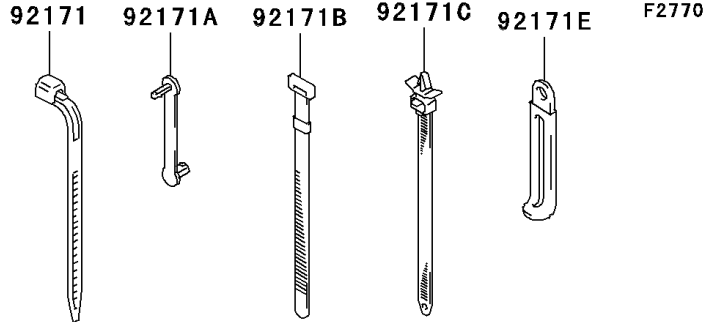

2006 KFX400 PARTS DIAGRAM

Ignition Switch

2006 KFX400 PARTS LIST

Ignition Switch

ITEM NAME	PART NUMBER	QUANTITY
FUSE-ASSY (Ref # 26004)	26004-S003	1
FUSE,10A (Ref # 26006)	26006-S007	1
HARNESS (Ref # 26031)	26031-S014	1
SWITCH-ASSY-IGNITION (Ref # 27005)	27005-S012	1
KEY-LOCK,BLANK,(TYPE:C) (Ref # 27008)	27008-S002	1
KEY-LOCK,BLANK,(TYPE:D) (Ref # 27008A)	27008-S003	1
KEY-LOCK,BLANK(TYPE:E) (Ref # 27008B)	27008-S006	1
KEY-LOCK,BLANK(TYPE:F) (Ref # 27008C)	27008-S007	1
SWITCH,STOP LAMP (Ref # 27010)	27010-S026	1
GUARD,WIRING HARNESS (Ref # 55020)	55020-S045	1
SPRING,STOP LAMP SWITCH (Ref # 92145)	92145-S150	1
CLAMP,L=125 (Ref # 92171)	92171-S014	1
CLAMP,L=33 (Ref # 92171A)	92171-S034	3
CLAMP,L=120 (Ref # 92171B)	92171-S035	2
CLAMP,L=90 (Ref # 92171C)	92171-S051	1
CLAMP,WIRING HARNESS (Ref # 92171D)	92171-S095	1
CLAMP,L=135 (Ref # 92171E)	92171-S096	1
CLAMP (Ref # 92171F)	92171-S134	1
CLAMP (Ref # 92171G)	92171-S135	1