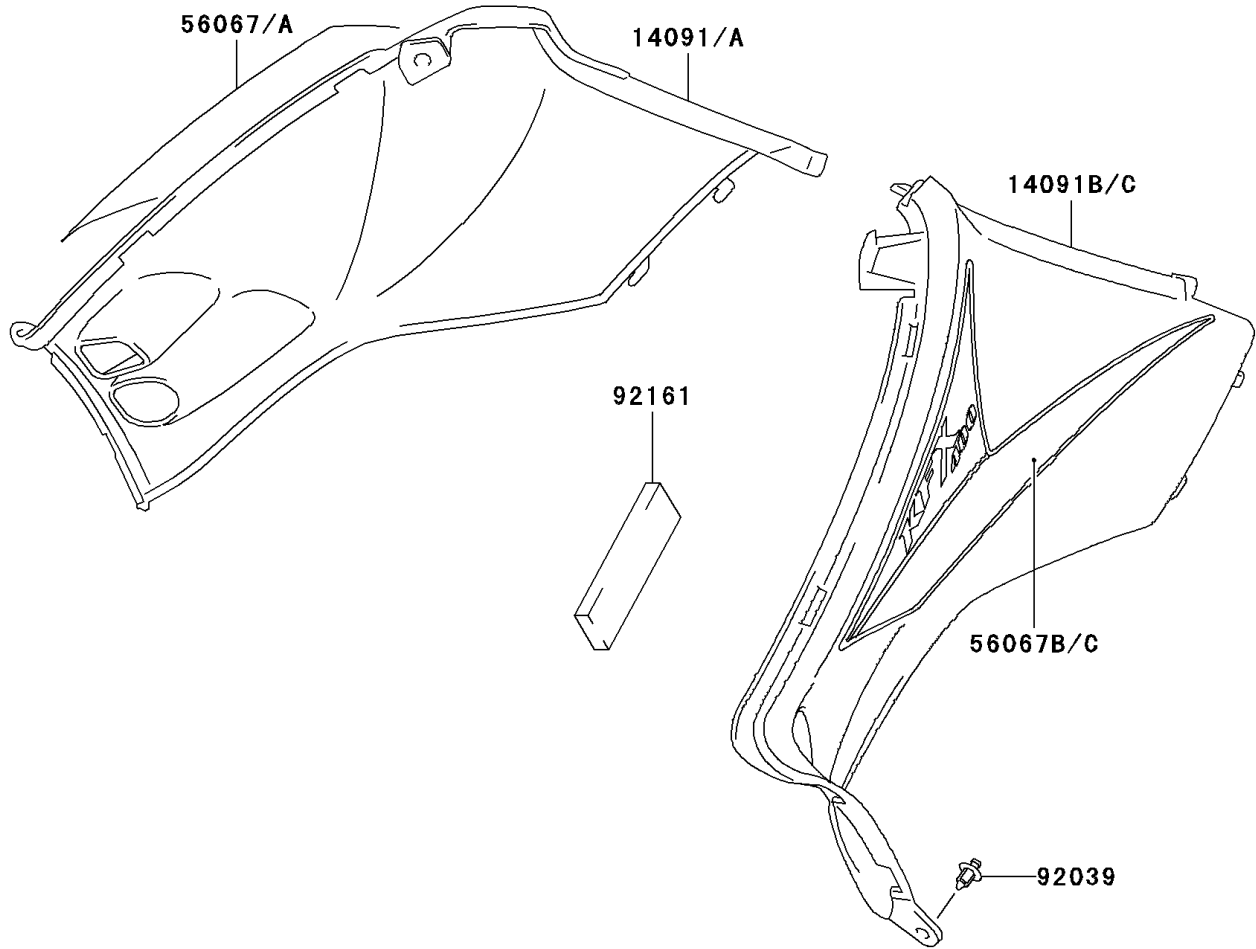

2006 KFX400 PARTS DIAGRAM

Side Covers

F2611

2006 KFX400 PARTS LIST

Side Covers

ITEM NAME	PART NUMBER	QUANTITY
COVER,SIDE,RH,B.ORANGE (Ref # 14091)	14091-S180-268	1
COVER,SIDE,RH,L.GREEN (Ref # 14091A)	14091-S180-908	1
COVER,SIDE,LH,B.ORANGE (Ref # 14091B)	14091-S181-268	1
COVER,SIDE,LH,L.GREEN (Ref # 14091C)	14091-S181-908	1
PATTERN,RH,BLK/WHT/GRN (Ref # 56067)	56067-S005-904	1
PATTERN,RH,BLK/WHT/ORG (Ref # 56067A)	56067-S005-921	1
PATTERN,LH,BLK/WHT/GRN (Ref # 56067B)	56067-S006-904	1
PATTERN,LH,BLK/WHT/ORG (Ref # 56067C)	56067-S006-921	1
RIVET (Ref # 92039)	92039-S010	2
DAMPER,SIDE COVER (Ref # 92161)	92161-S211	6