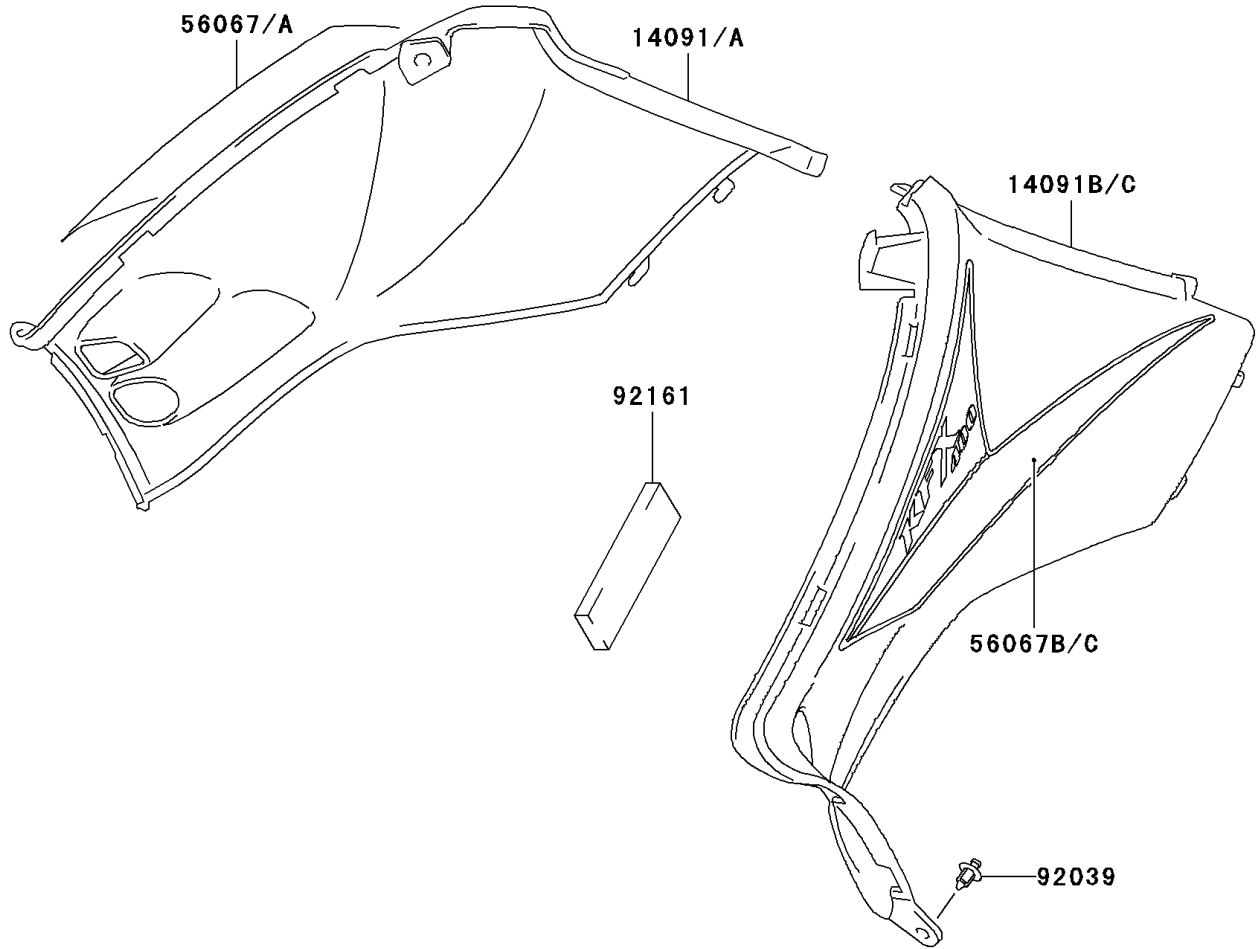

# 2006 KFX400 PARTS DIAGRAM

Side Covers

F2611

### Side Covers

| ITEM NAME                             | PART NUMBER    | QUANTITY |
|---------------------------------------|----------------|----------|
| COVER,SIDE,RH,B.ORANGE (Ref # 14091)  | 14091-S180-268 | 1        |
| COVER,SIDE,RH,L.GREEN (Ref # 14091A)  | 14091-S180-908 | 1        |
| COVER,SIDE,LH,B.ORANGE (Ref # 14091B) | 14091-S181-268 | 1        |
| COVER,SIDE,LH,L.GREEN (Ref # 14091C)  | 14091-S181-908 | 1        |
| PATTERN,RH,BLK/WHT/GRN (Ref # 56067)  | 56067-S005-904 | 1        |
| PATTERN,RH,BLK/WHT/ORG (Ref # 56067A) | 56067-S005-921 | 1        |
| PATTERN,LH,BLK/WHT/GRN (Ref # 56067B) | 56067-S006-904 | 1        |
| PATTERN,LH,BLK/WHT/ORG (Ref # 56067C) | 56067-S006-921 | 1        |
| RIVET (Ref # 92039)                   | 92039-S010     | 2        |
| DAMPER,SIDE COVER (Ref # 92161)       | 92161-S211     | 6        |