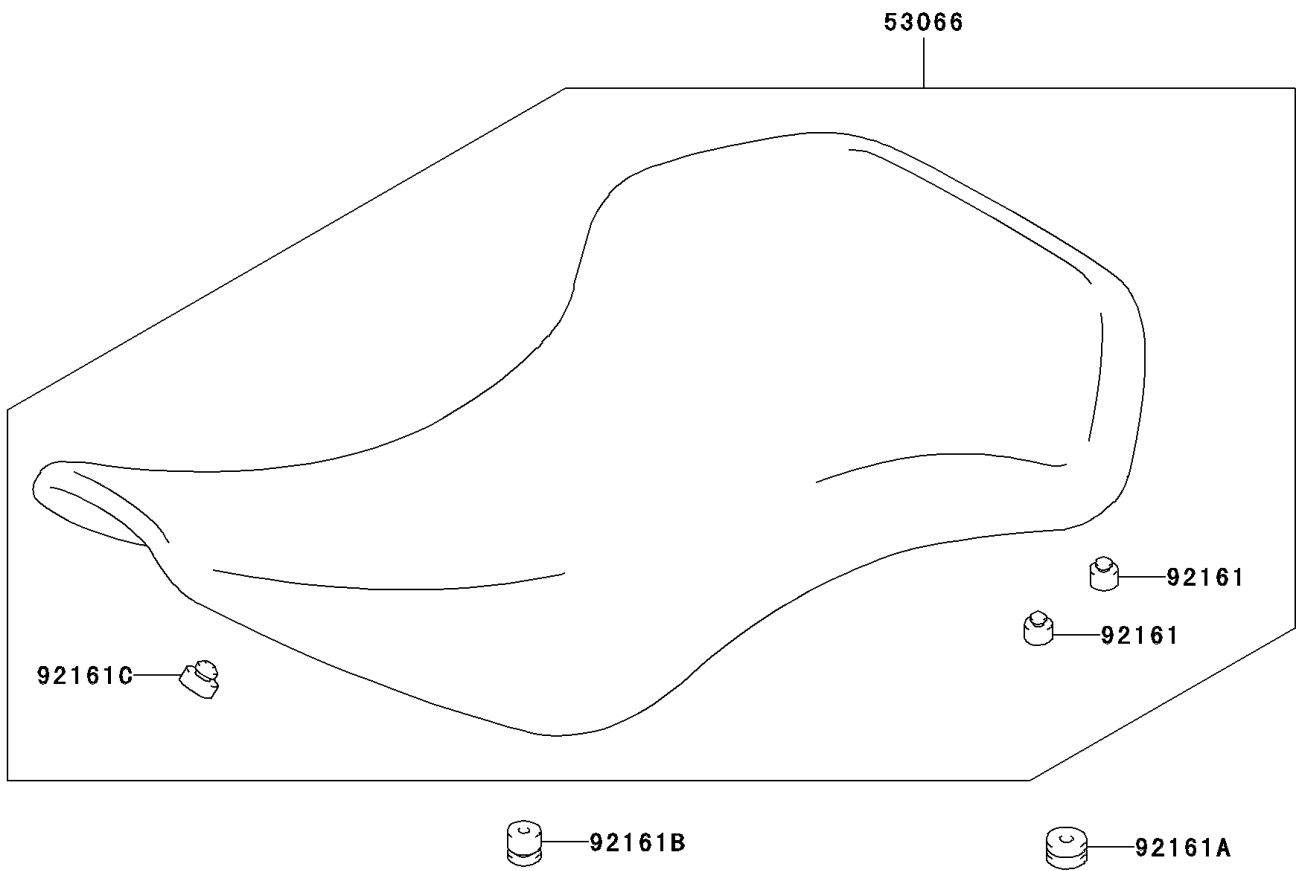

2006 KFX400 PARTS DIAGRAM

Seat

F2510

2006 KFX400 PARTS LIST

Seat

ITEM NAME	PART NUMBER	QUANTITY
SEAT-ASSY,BLACK (Ref # 53066)	53066-S021-560	1
DAMPER (Ref # 92161)	92161-S079	4
DAMPER,SEAT (Ref # 92161A)	92161-S088	2
DAMPER,SEAT (Ref # 92161B)	92161-S102	2
DAMPER (Ref # 92161C)	92161-S104	1