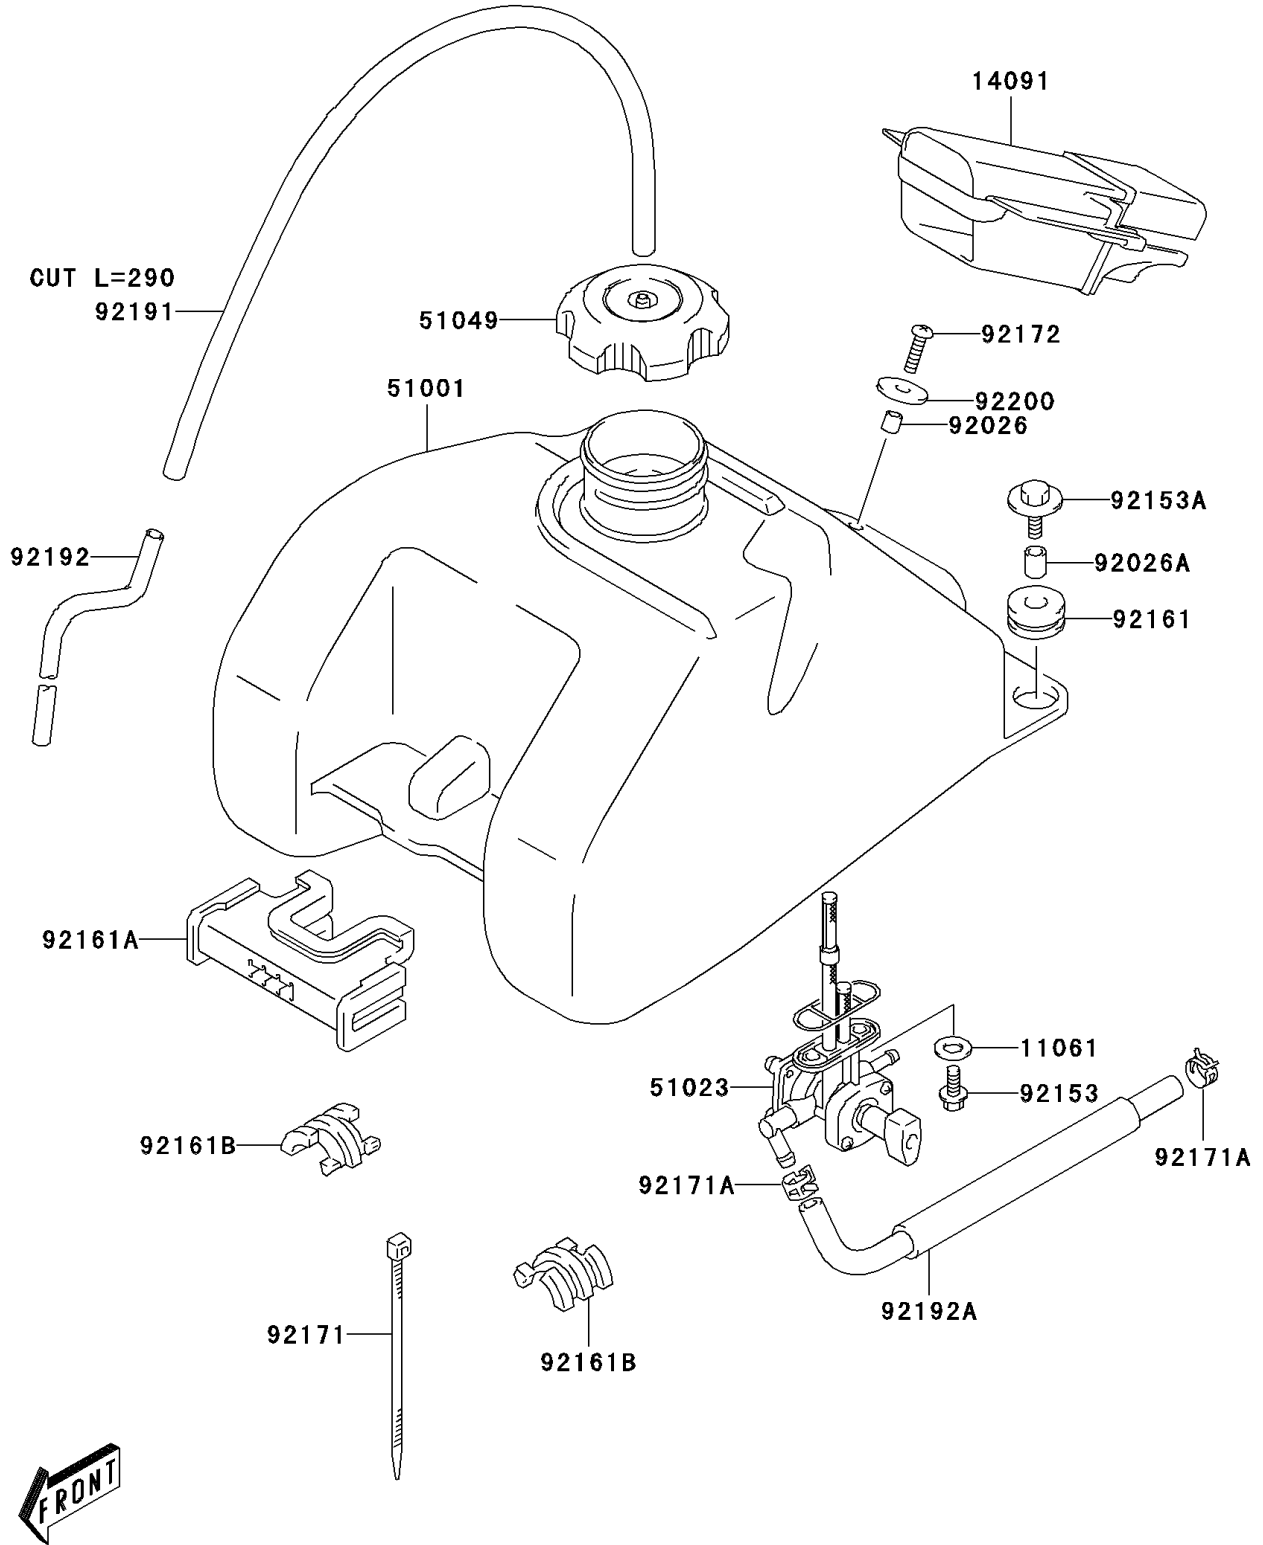

2006 KFX400 PARTS DIAGRAM

Fuel Tank

F2410

2006 KFX400 PARTS LIST

Fuel Tank

ITEM NAME	PART NUMBER	QUANTITY
GASKET,6.4X11.5X0.8 (Ref # 11061)	11061-S002	2
COVER (Ref # 14091)	14091-S085	1
TANK-COMP-FUEL (Ref # 51001)	51001-S008	1
TAP-ASSY (Ref # 51023)	51023-S013	1
CAP-TANK (Ref # 51049)	51049-S004	1
SPACER,6.5X10X9.4 (Ref # 92026)	92026-S018	1
SPACER (Ref # 92026A)	92026-S086	2
BOLT (Ref # 92153)	92153-S001	2
BOLT,FUEL TANK (Ref # 92153A)	92153-S287	2
DAMPER,FUEL TANK,RR (Ref # 92161)	92161-S099	2
DAMPER,FUEL TANK,FR (Ref # 92161A)	92161-S100	1
DAMPER,FUEL TANK (Ref # 92161B)	92161-S101	2
CLAMP,L=145 (Ref # 92171)	92171-S015	2
CLAMP (Ref # 92171A)	92171-S026	2
SCREW (Ref # 92172)	92172-S019	1
TUBE,FUEL TANK BREATHER (Ref # 92191)	92191-S028	1
TUBE,FUEL TANK (Ref # 92192)	92192-S038	1
TUBE,FUEL (Ref # 92192A)	92192-S042	1
WASHER,SEAT HOOK (Ref # 92200)	92200-S133	1