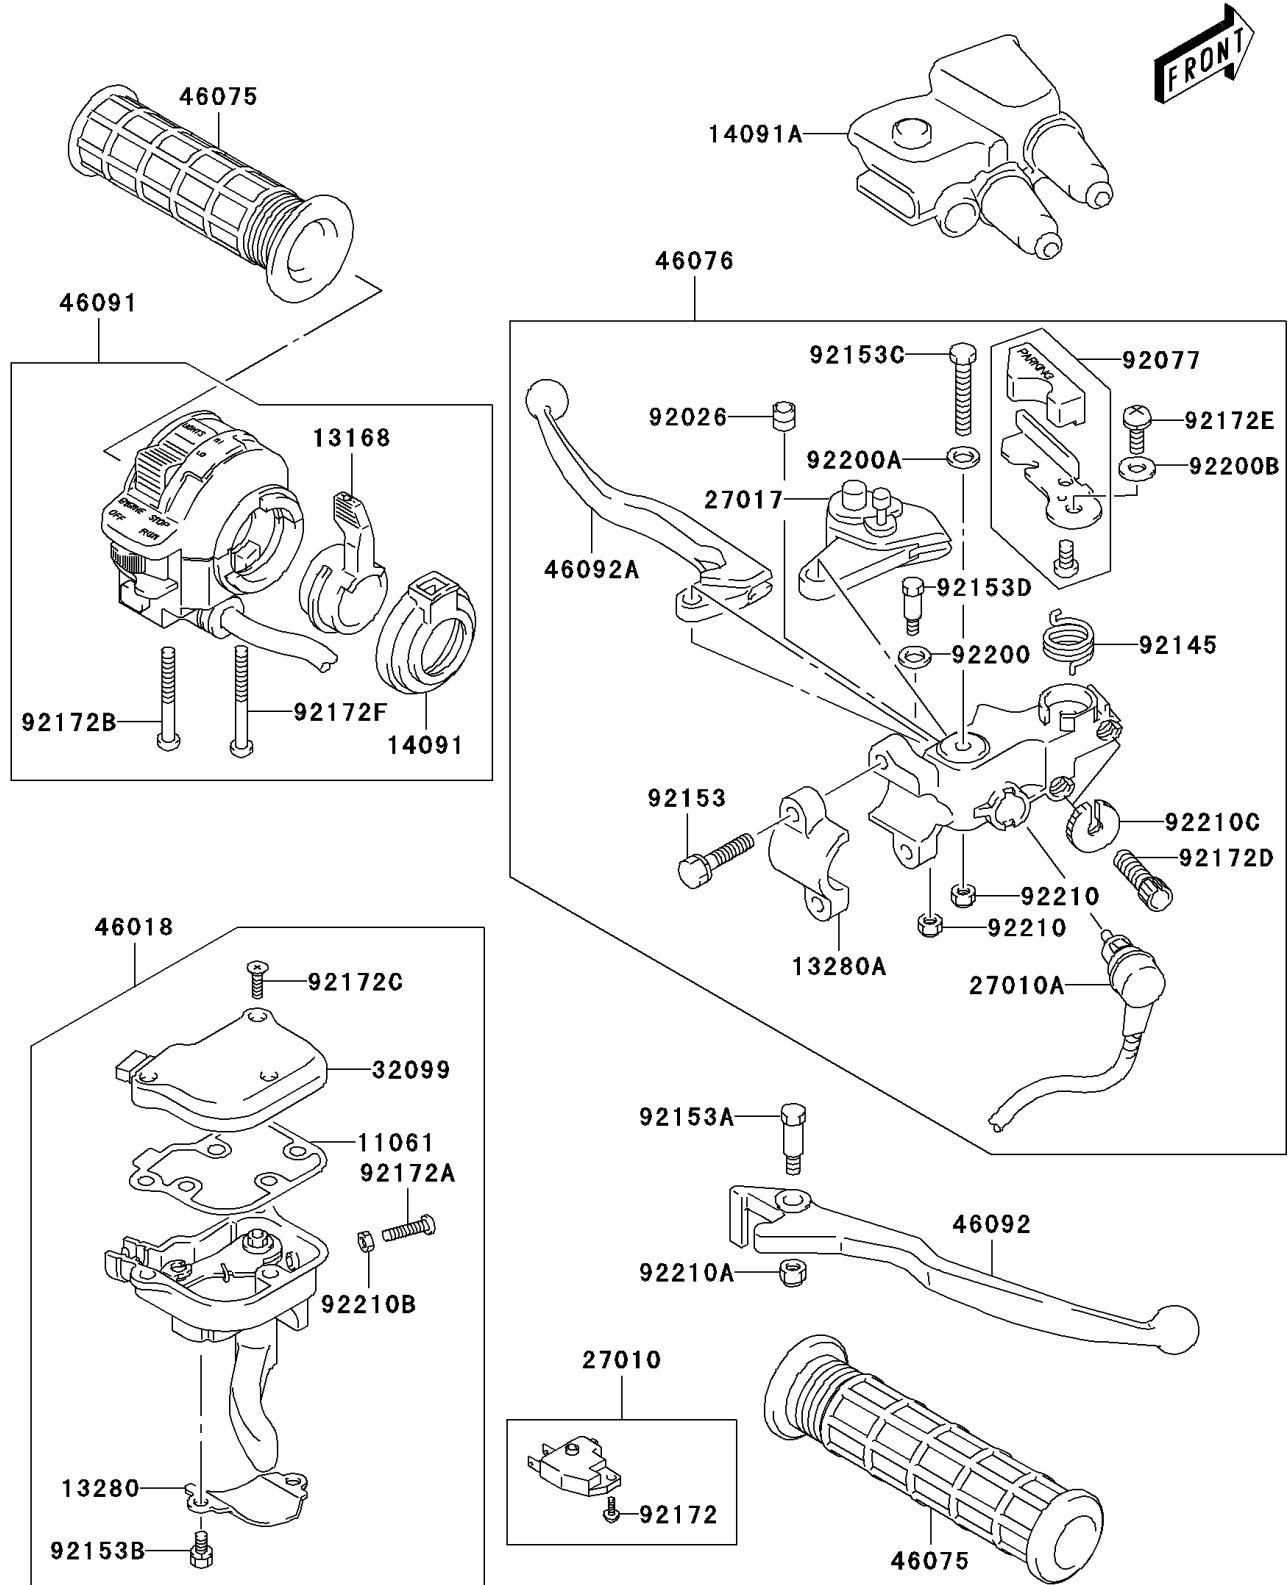

2006 KFX400 PARTS DIAGRAM

Handle Lever

F2316

2006 KFX400 PARTS LIST

Handle Lever

ITEM NAME	PART NUMBER	QUANTITY
GASKET (Ref # 11061)	11061-S094	1
LEVER,CHOKE (Ref # 13168)	13168-S005	1
HOLDER (Ref # 13280)	13280-S027	1
HOLDER (Ref # 13280A)	13280-S028	1
COVER,CHOKE (Ref # 14091)	14091-S084	1
COVER,CLUTCH LEVER (Ref # 14091A)	14091-S090	1
SWITCH,STOP (Ref # 27010)	27010-S038	1
SWITCH (Ref # 27010A)	27010-S041	1
LOCK,PARKING (Ref # 27017)	27017-S002	1
CASE (Ref # 32099)	32099-S010	1
GRIP-ASSY-THROTTLE (Ref # 46018)	46018-S005	1
GRIP (Ref # 46075)	46075-S009	2
LEVER-ASSY-GRIP,CLUTCH (Ref # 46076)	46076-S015	1
HOUSING-ASSY-CONTROL (Ref # 46091)	46091-S015	1
LEVER-GRIP,FRONT BRAKE (Ref # 46092)	46092-S010	1
LEVER-GRIP (Ref # 46092A)	46092-S011	1
SPACER (Ref # 92026)	92026-S099	1
KNOB,PARKING (Ref # 92077)	92077-S006	1
SPRING,RETURN (Ref # 92145)	92145-S104	1
BOLT (Ref # 92153)	92153-S002	2
BOLT,BRAKE LEVER PIVOT (Ref # 92153A)	92153-S116	1
BOLT (Ref # 92153B)	92153-S294	2
BOLT,PARKING LOCK (Ref # 92153C)	92153-S295	1
BOLT (Ref # 92153D)	92153-S296	1
SCREW (Ref # 92172)	92172-S053	1
SCREW (Ref # 92172A)	92172-S133	1
SCREW (Ref # 92172B)	92172-S165	1
SCREW (Ref # 92172C)	92172-S176	3
SCREW,ADJUSTER (Ref # 92172D)	92172-S177	2

2006 KFX400 PARTS LIST

Handle Lever

ITEM NAME	PART NUMBER	QUANTITY
SCREW,PARKING PLATE (Ref # 92172E)	92172-S178	1
SCREW (Ref # 92172F)	92172-S182	1
WASHER,PIVOT (Ref # 92200)	92200-S155	1
WASHER,PARKING LOCK (Ref # 92200A)	92200-S157	1
WASHER (Ref # 92200B)	92200-S158	1
NUT (Ref # 92210)	92210-S024	2
NUT,LEVER PIVOT (Ref # 92210A)	92210-S044	1
NUT (Ref # 92210B)	92210-S065	1
NUT,ADJUSTER (Ref # 92210C)	92210-S108	2