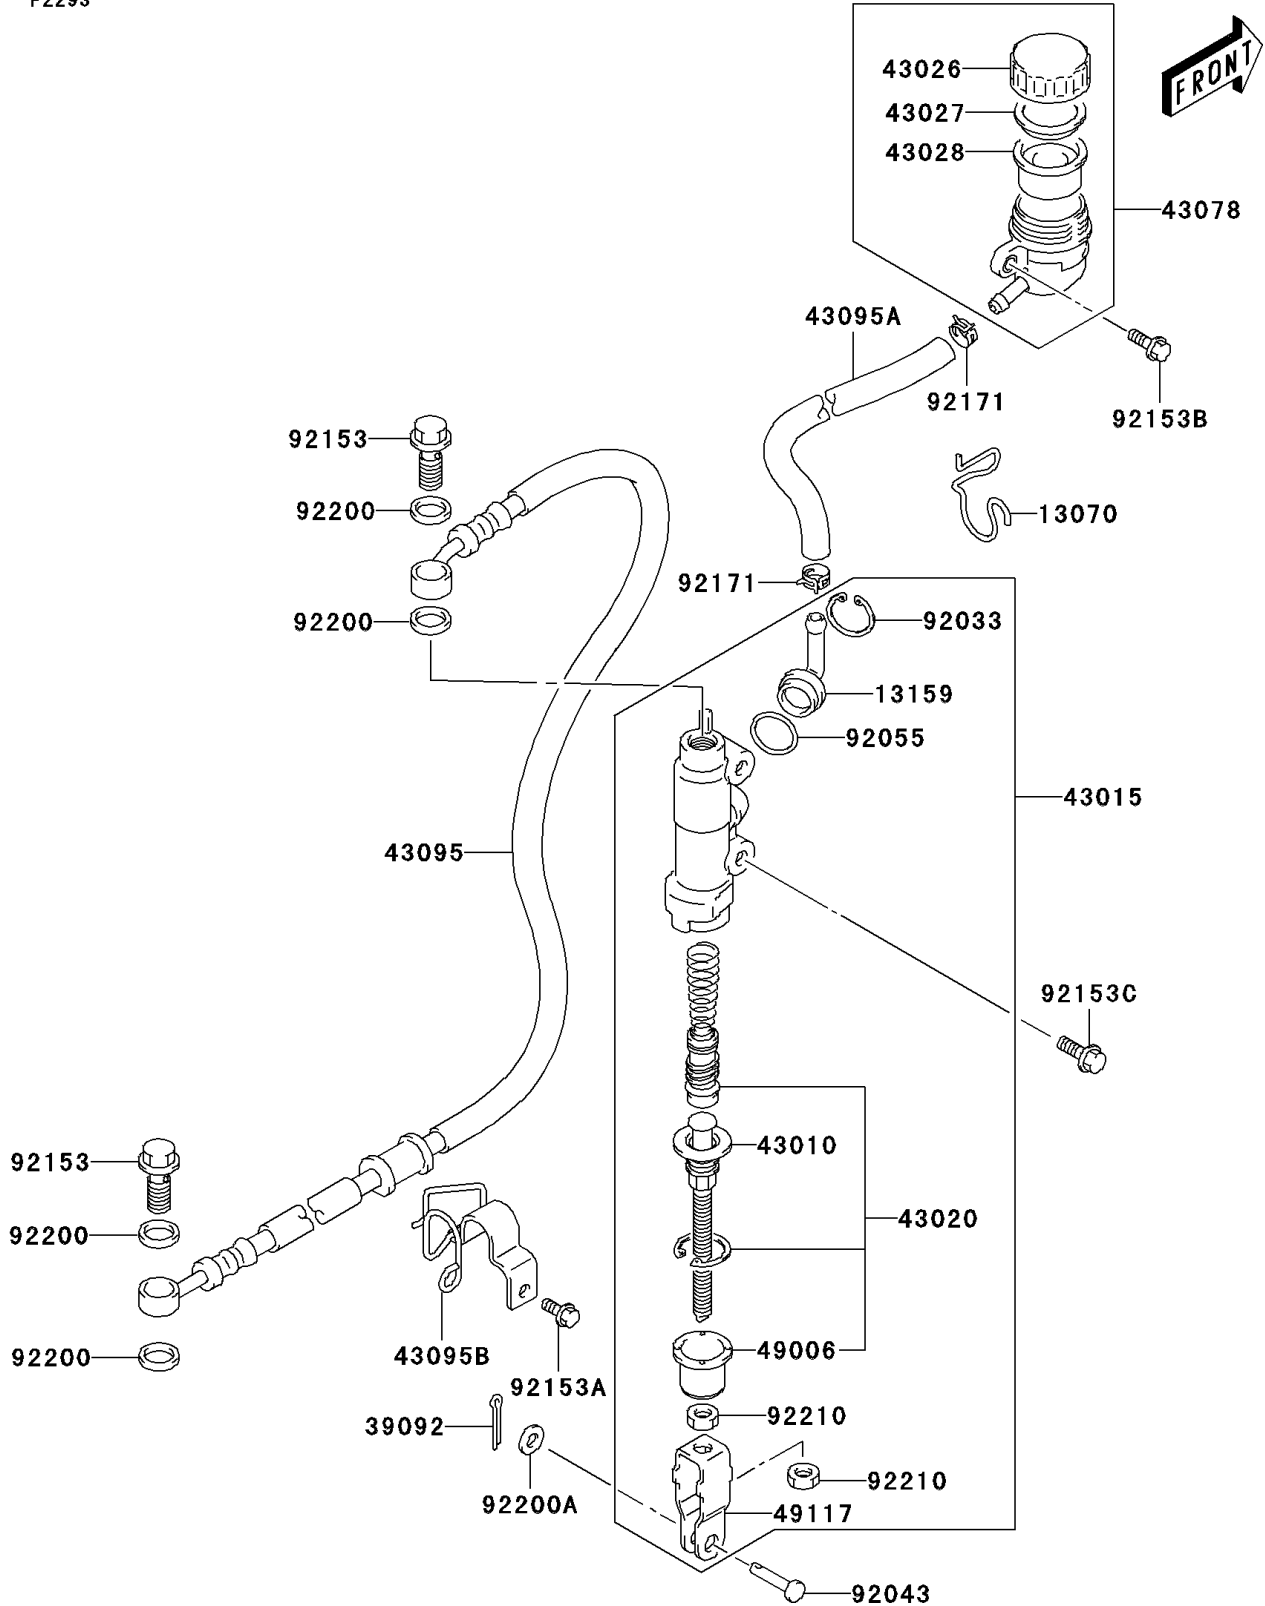

# 2006 KFX400 PARTS DIAGRAM

## Rear Master Cylinder

F2293

## 2006 KFX400 PARTS LIST

### Rear Master Cylinder

ITEM NAME	PART NUMBER	QUANTITY
GUIDE (Ref # 13070)	13070-S013	1
CONNECTOR (Ref # 13159)	13159-S002	1
PIN-HAIR,FR FOOTREST COTTER (Ref # 39092)	39092-S004	1
ROD-ASSY-BRAKE (Ref # 43010)	43010-S001	1
CYLINDER-ASSY-MASTER,RR (Ref # 43015)	43015-S009	1
PISTON-COMP-BRAKE (Ref # 43020)	43020-S005	1
CAP-BRAKE (Ref # 43026)	43026-S005	1
PLATE-DIAPHRAGM (Ref # 43027)	43027-S003	1
DIAPHRAGM (Ref # 43028)	43028-S010	1
RESERVOIR (Ref # 43078)	43078-S005	1
HOSE-BRAKE (Ref # 43095)	43095-S010	1
HOSE-BRAKE (Ref # 43095A)	43095-S011	1
HOSE-BRAKE (Ref # 43095B)	43095-S026	1
BOOT (Ref # 49006)	49006-S026	1
YOKE (Ref # 49117)	49117-S002	1
RING-SNAP (Ref # 92033)	92033-S042	1
PIN,REAR MASTER CYLINDER (Ref # 92043)	92043-S036	1
RING-O (Ref # 92055)	92055-S071	1
BOLT (Ref # 92153)	92153-S053	2
BOLT (Ref # 92153A)	92153-S143	1
BOLT (Ref # 92153B)	92153-S144	1
BOLT,REAR MASTER CYLINDER (Ref # 92153C)	92153-S260	2
CLAMP (Ref # 92171)	92171-S086	2
WASHER,10X15X1.5 (Ref # 92200)	92200-S014	4
WASHER,REAR MASTER CYLINDER (Ref # 92200A)	92200-S135	1
NUT (Ref # 92210)	92210-S112	2