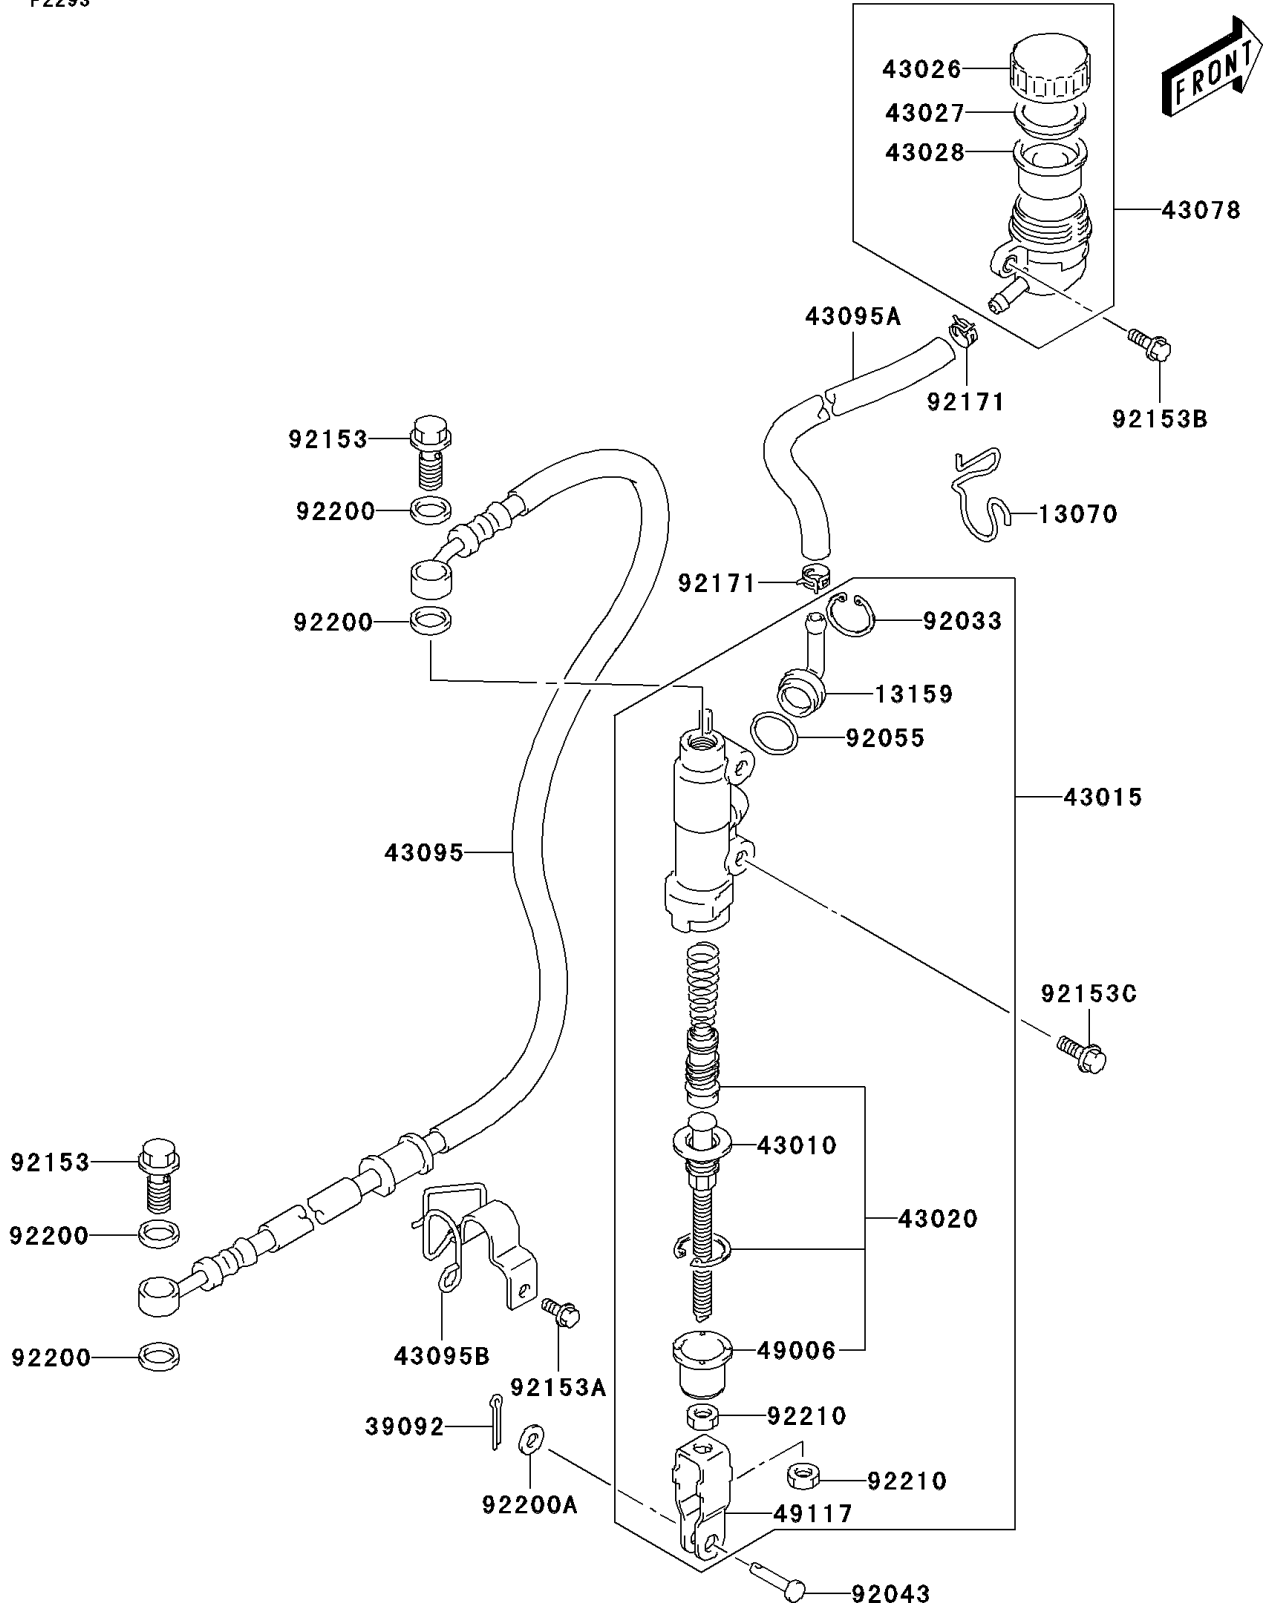

2006 KFX400 PARTS DIAGRAM

Rear Master Cylinder

F2293

2006 KFX400 PARTS LIST

Rear Master Cylinder

ITEM NAME	PART NUMBER	QUANTITY
GUIDE (Ref # 13070)	13070-S013	1
CONNECTOR (Ref # 13159)	13159-S002	1
PIN-HAIR,FR FOOTREST COTTER (Ref # 39092)	39092-S004	1
ROD-ASSY-BRAKE (Ref # 43010)	43010-S001	1
CYLINDER-ASSY-MASTER,RR (Ref # 43015)	43015-S009	1
PISTON-COMP-BRAKE (Ref # 43020)	43020-S005	1
CAP-BRAKE (Ref # 43026)	43026-S005	1
PLATE-DIAPHRAGM (Ref # 43027)	43027-S003	1
DIAPHRAGM (Ref # 43028)	43028-S010	1
RESERVOIR (Ref # 43078)	43078-S005	1
HOSE-BRAKE (Ref # 43095)	43095-S010	1
HOSE-BRAKE (Ref # 43095A)	43095-S011	1
HOSE-BRAKE (Ref # 43095B)	43095-S026	1
BOOT (Ref # 49006)	49006-S026	1
YOKE (Ref # 49117)	49117-S002	1
RING-SNAP (Ref # 92033)	92033-S042	1
PIN,REAR MASTER CYLINDER (Ref # 92043)	92043-S036	1
RING-O (Ref # 92055)	92055-S071	1
BOLT (Ref # 92153)	92153-S053	2
BOLT (Ref # 92153A)	92153-S143	1
BOLT (Ref # 92153B)	92153-S144	1
BOLT,REAR MASTER CYLINDER (Ref # 92153C)	92153-S260	2
CLAMP (Ref # 92171)	92171-S086	2
WASHER,10X15X1.5 (Ref # 92200)	92200-S014	4
WASHER,REAR MASTER CYLINDER (Ref # 92200A)	92200-S135	1
NUT (Ref # 92210)	92210-S112	2