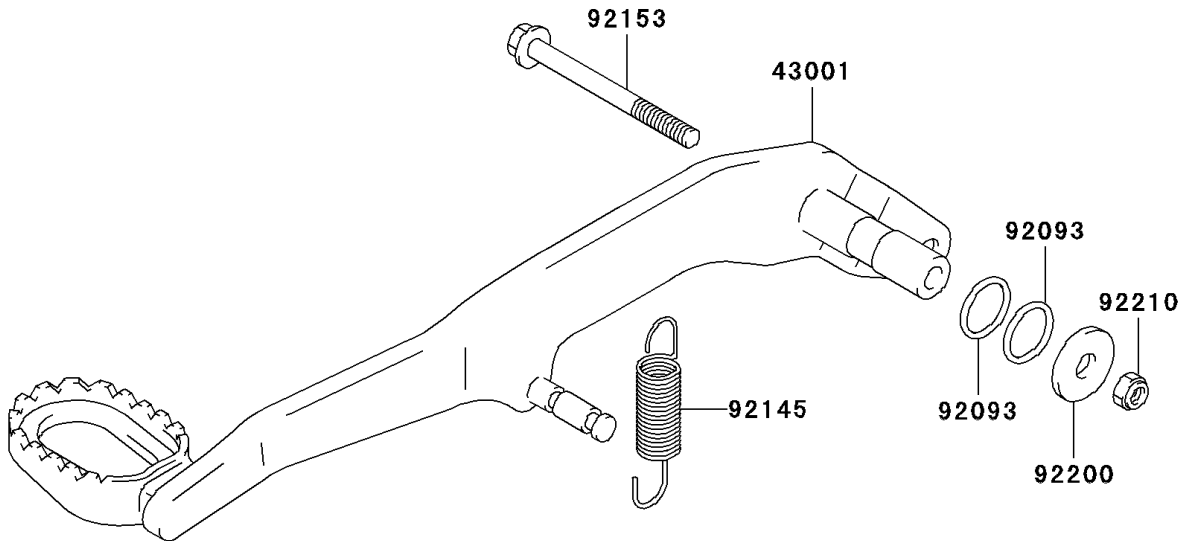

2006 KFX400 PARTS DIAGRAM

Brake Pedal

F2260

2006 KFX400 PARTS LIST

Brake Pedal

ITEM NAME	PART NUMBER	QUANTITY
LEVER-BRAKE (Ref # 43001)	43001-S009	1
SEAL (Ref # 92093)	92093-S008	2
SPRING,BRAKE PEDAL (Ref # 92145)	92145-S093	1
BOLT,BRAKE PEDAL (Ref # 92153)	92153-S248	1
WASHER (Ref # 92200)	92200-S134	1
NUT (Ref # 92210)	92210-S024	1