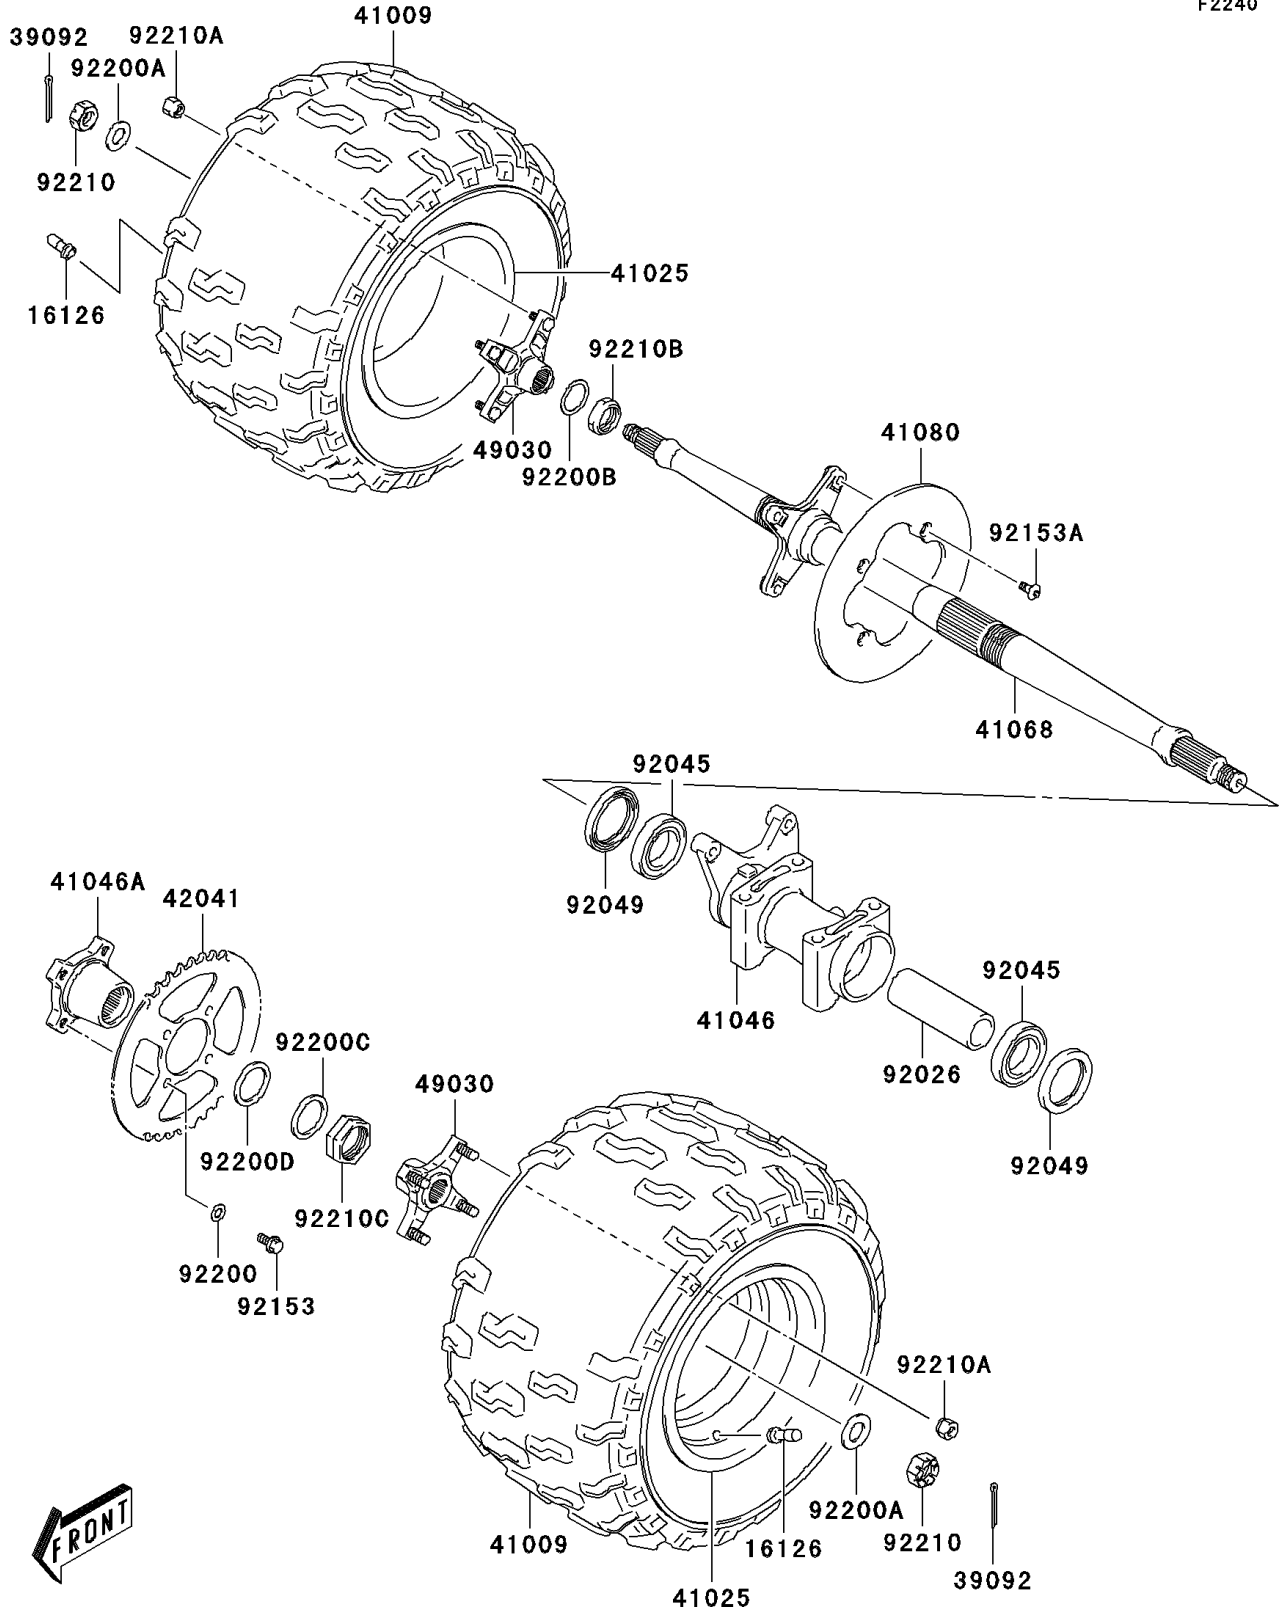

2006 KFX400 PARTS DIAGRAM

Rear Hub

F2240

2006 KFX400 PARTS LIST

Rear Hub

ITEM NAME	PART NUMBER	QUANTITY
VALVE,WHEEL RIM,TR412 (Ref # 16126)	16126-S002	2
PIN-HAIR,REAR HUB (Ref # 39092)	39092-S010	2
TIRE,RR (Ref # 41009)	41009-S013	2
RIM,REAR WHEEL (Ref # 41025)	41025-S021	2
HOUSING-BEARING (Ref # 41046)	41046-S007	1
HOUSING-BEARING (Ref # 41046A)	41046-S009	1
AXLE,RR (Ref # 41068)	41068-S019	1
DISC,REAR BRAKE (Ref # 41080)	41080-S006	1
SPROCKET-HUB (Ref # 42041)	42041-S011	1
HUB,RR,BLACK (Ref # 49030)	49030-S006-503	2
SPACER,REAR AXLE (Ref # 92026)	92026-S106	1
BEARING-BALL,REAR AXLE (Ref # 92045)	92045-S049	2
SEAL-OIL,AXLE (Ref # 92049)	92049-S052	2
BOLT,REAR SPROCKET (Ref # 92153)	92153-S277	4
BOLT (Ref # 92153A)	92153-S283	4
WASHER,REAR SPROCKET (Ref # 92200)	92200-S139	4
WASHER,REAR HUB (Ref # 92200A)	92200-S141	2
WASHER,REAR AXLE (Ref # 92200B)	92200-S143	1
WASHER (Ref # 92200C)	92200-S278	1
WASHER (Ref # 92200D)	92200-S279	1
NUT,REAR HUB (Ref # 92210)	92210-S113	2
NUT (Ref # 92210A)	92210-S179	8
NUT (Ref # 92210B)	92210-S180	1
NUT,REAR AXLE (Ref # 92210C)	92210-S181	1