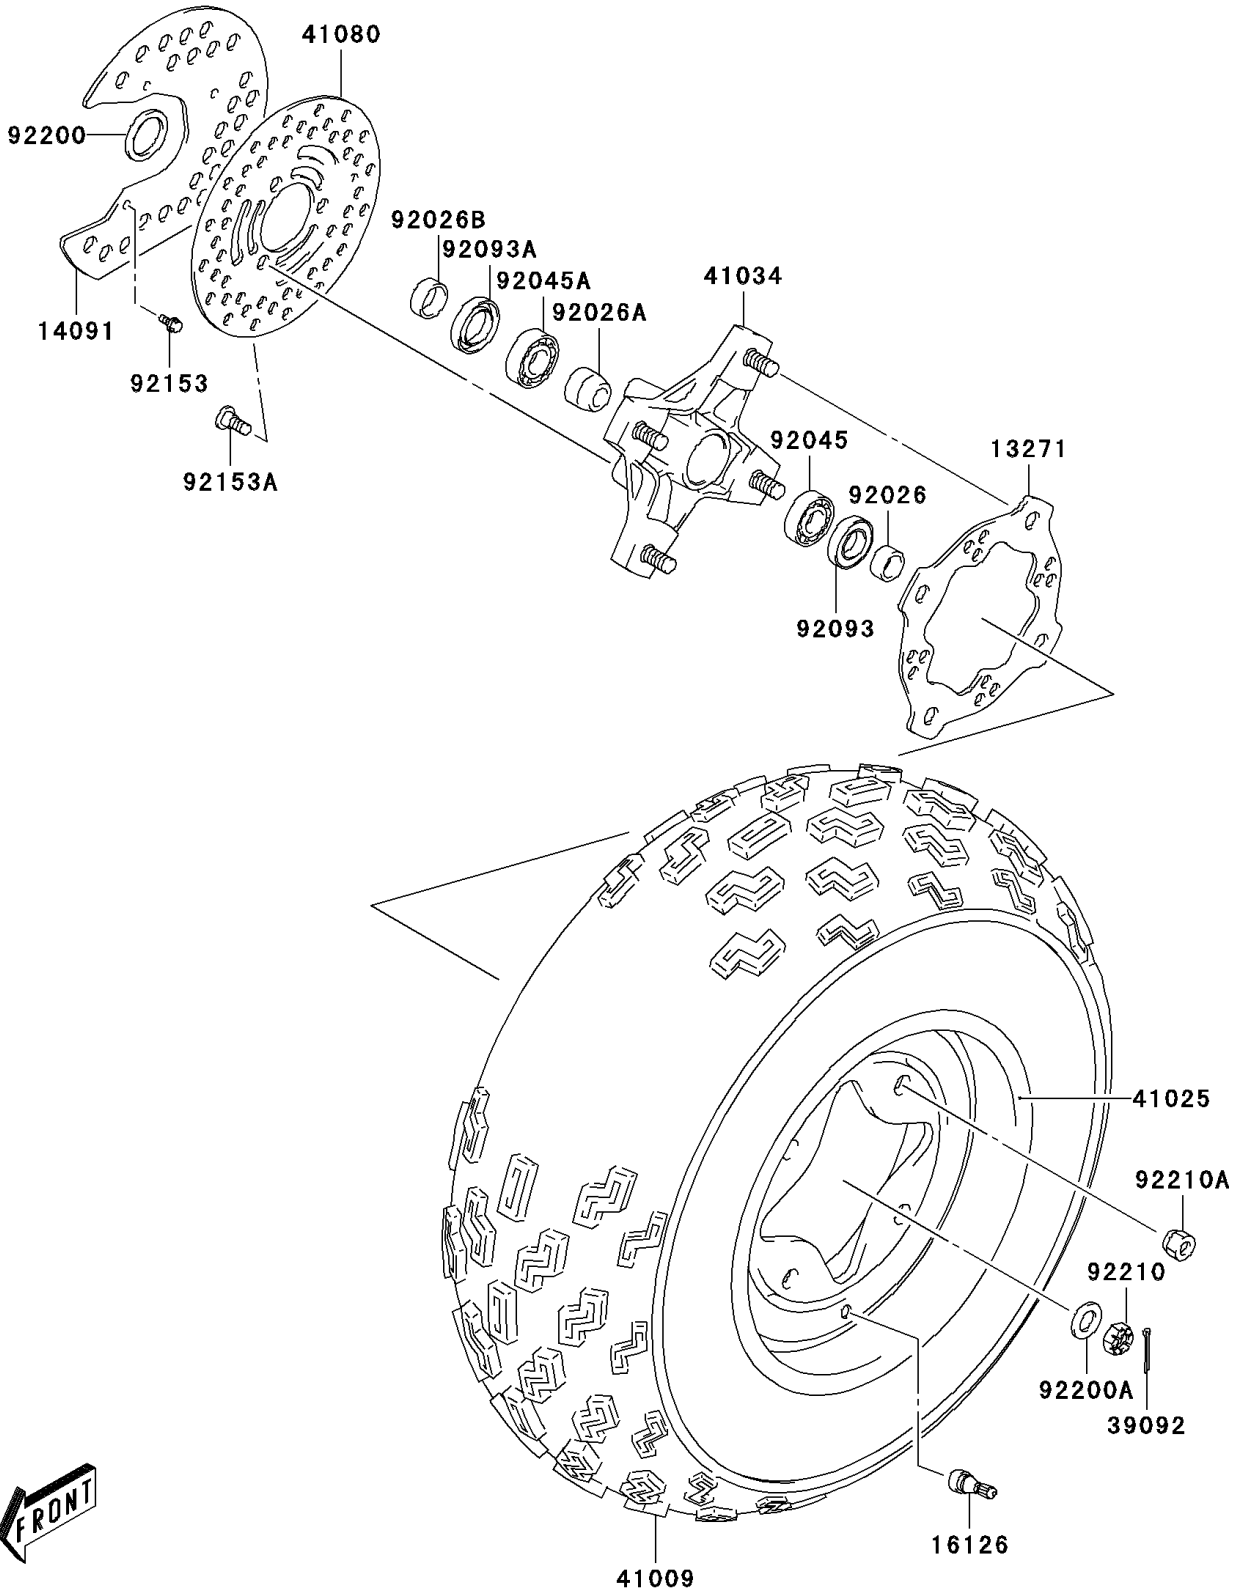

2006 KFX400 PARTS DIAGRAM

Front Hub

F2230

2006 KFX400 PARTS LIST

Front Hub

ITEM NAME	PART NUMBER	QUANTITY
PLATE (Ref # 13271)	13271-S053	2
COVER,FRONT DISC (Ref # 14091)	14091-S185	2
VALVE,WHEEL RIM,TR412 (Ref # 16126)	16126-S002	2
PIN-HAIR (Ref # 39092)	39092-S007	2
TIRE,FR (Ref # 41009)	41009-S012	2
RIM,FRONT WHEEL,10X5.5AT (Ref # 41025)	41025-S020	2
DRUM-ASSY,FR,BLACK (Ref # 41034)	41034-S005-503	2
DISC,FRONT BRAKE (Ref # 41080)	41080-S005	2
SPACER (Ref # 92026)	92026-S090	2
SPACER (Ref # 92026A)	92026-S097	2
SPACER (Ref # 92026B)	92026-S165	2
BEARING-BALL,FRONT HUB (Ref # 92045)	92045-S036	2
BEARING-BALL,FRONT HUB (Ref # 92045A)	92045-S048	2
SEAL (Ref # 92093)	92093-S033	2
SEAL (Ref # 92093A)	92093-S034	2
BOLT,FRONT DISC COVER (Ref # 92153)	92153-S258	6
BOLT (Ref # 92153A)	92153-S283	6
WASHER,DRIVEN GEAR (Ref # 92200)	92200-S090	2
WASHER,FRONT AXLE (Ref # 92200A)	92200-S099	2
NUT,FRONT AXLE (Ref # 92210)	92210-S075	2
NUT (Ref # 92210A)	92210-S179	8