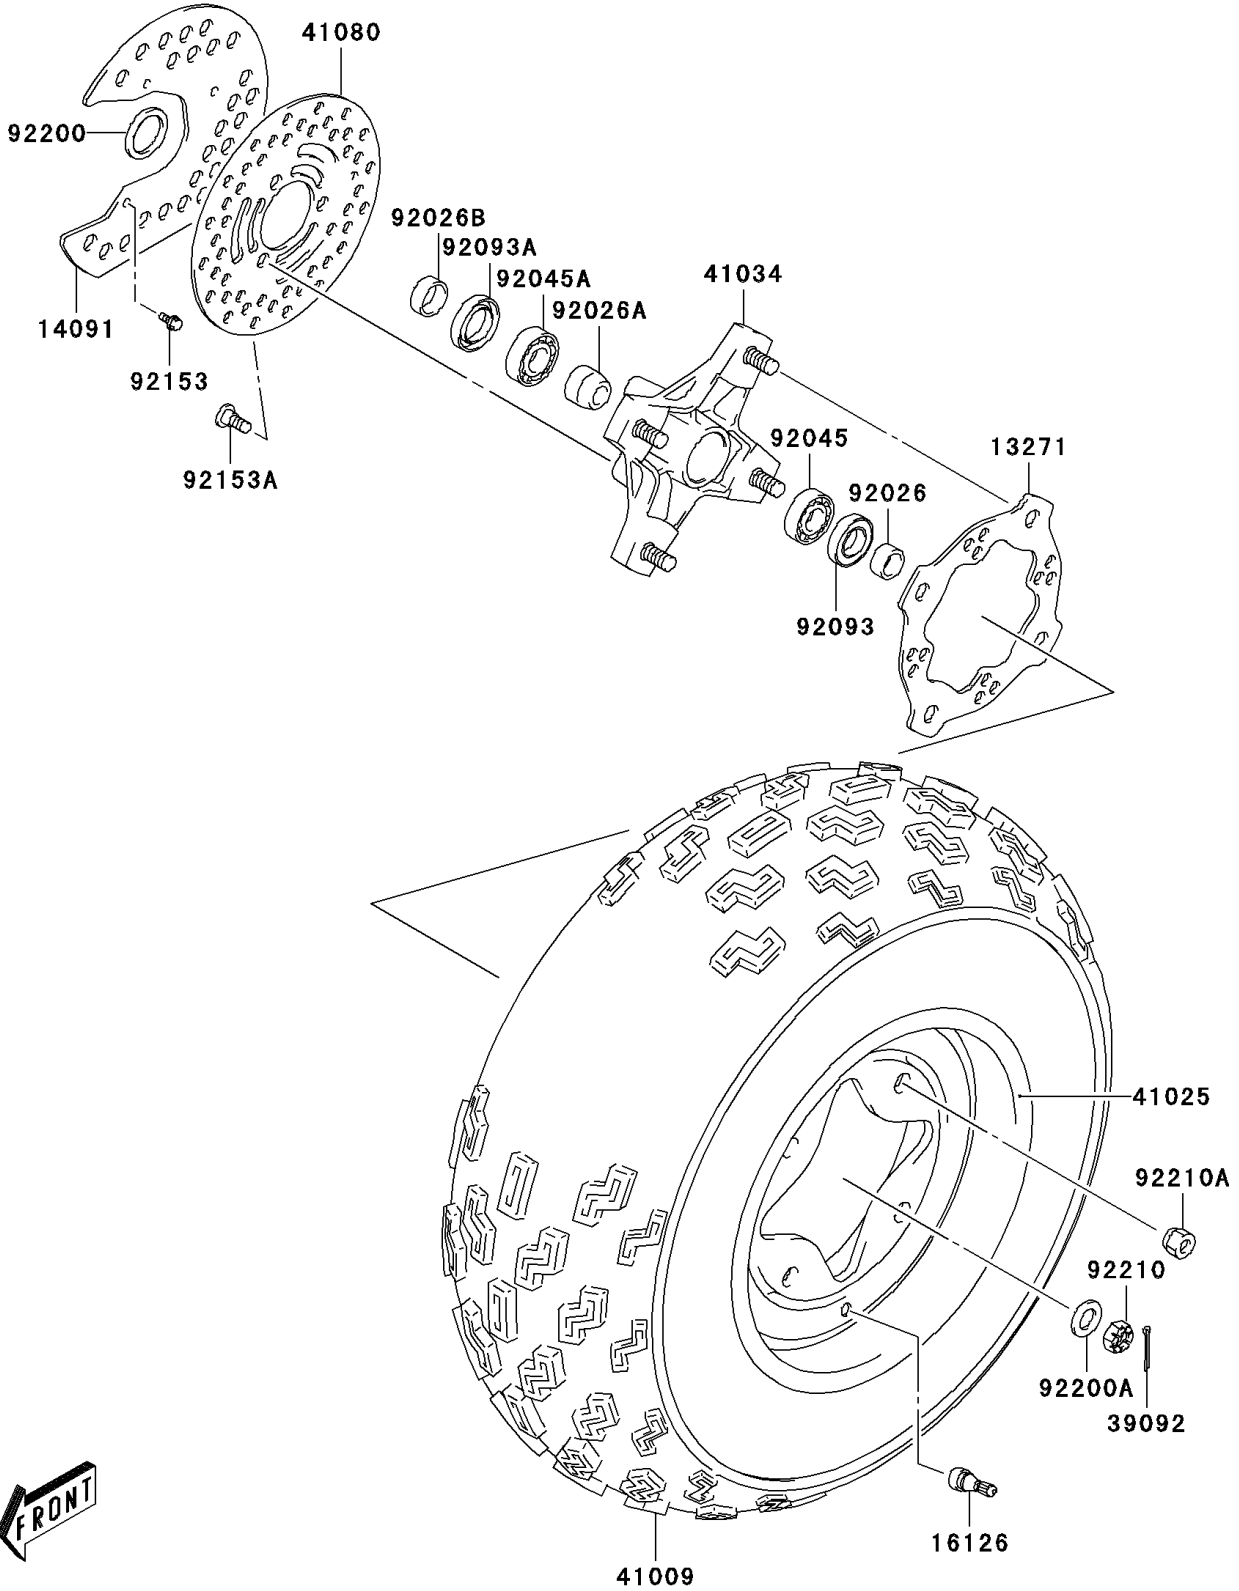

# 2006 KFX400 PARTS DIAGRAM

Front Hub

F2230

## 2006 KFX400 PARTS LIST

### Front Hub

ITEM NAME	PART NUMBER	QUANTITY
PLATE (Ref # 13271)	13271-S053	2
COVER,FRONT DISC (Ref # 14091)	14091-S185	2
VALVE,WHEEL RIM,TR412 (Ref # 16126)	16126-S002	2
PIN-HAIR (Ref # 39092)	39092-S007	2
TIRE,FR (Ref # 41009)	41009-S012	2
RIM,FRONT WHEEL,10X5.5AT (Ref # 41025)	41025-S020	2
DRUM-ASSY,FR,BLACK (Ref # 41034)	41034-S005-503	2
DISC,FRONT BRAKE (Ref # 41080)	41080-S005	2
SPACER (Ref # 92026)	92026-S090	2
SPACER (Ref # 92026A)	92026-S097	2
SPACER (Ref # 92026B)	92026-S165	2
BEARING-BALL,FRONT HUB (Ref # 92045)	92045-S036	2
BEARING-BALL,FRONT HUB (Ref # 92045A)	92045-S048	2
SEAL (Ref # 92093)	92093-S033	2
SEAL (Ref # 92093A)	92093-S034	2
BOLT,FRONT DISC COVER (Ref # 92153)	92153-S258	6
BOLT (Ref # 92153A)	92153-S283	6
WASHER,DRIVEN GEAR (Ref # 92200)	92200-S090	2
WASHER,FRONT AXLE (Ref # 92200A)	92200-S099	2
NUT,FRONT AXLE (Ref # 92210)	92210-S075	2
NUT (Ref # 92210A)	92210-S179	8