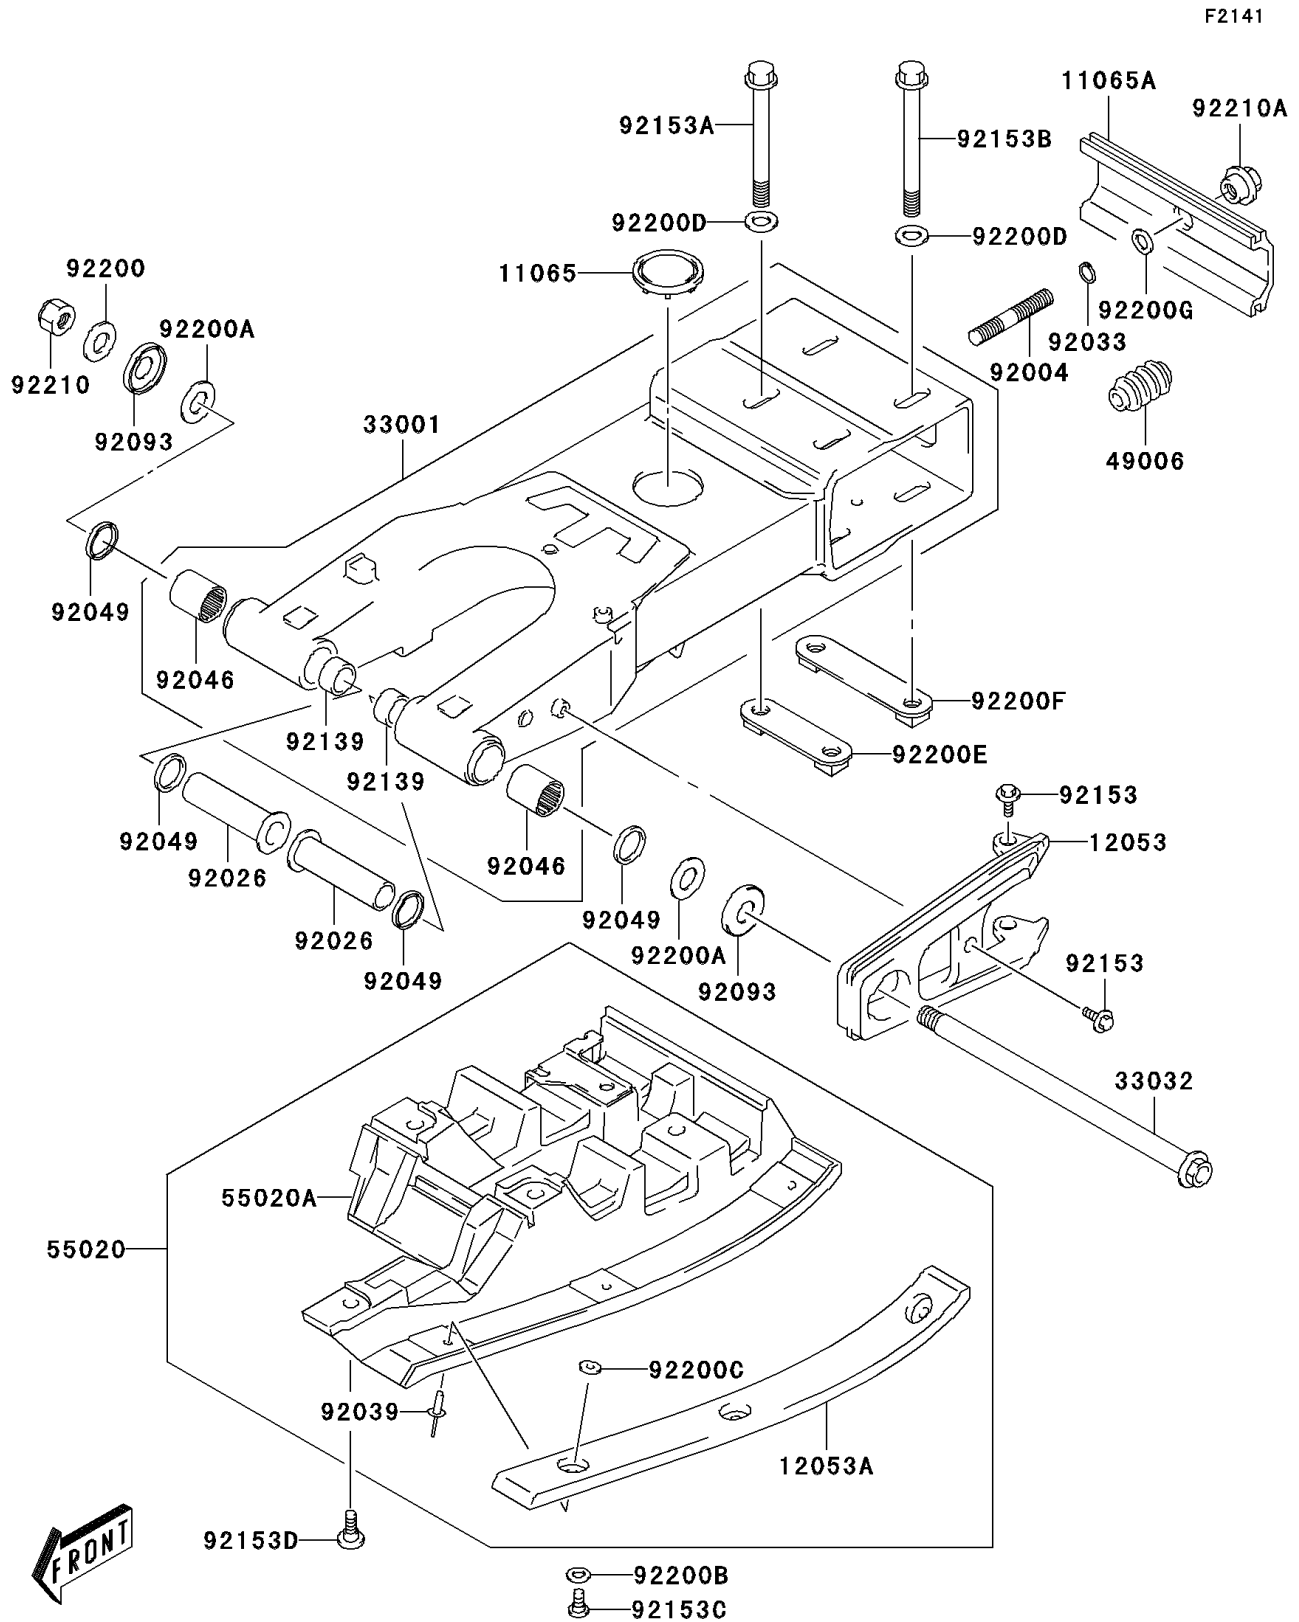

2006 KFX400 PARTS DIAGRAM

Swingarm

2006 KFX400 PARTS LIST

Swingarm

ITEM NAME	PART NUMBER	QUANTITY
CAP,SWINGING ARM (Ref # 11065)	11065-S038	1
CAP,CHAIN ADJUSTER (Ref # 11065A)	11065-S064	1
GUIDE-CHAIN (Ref # 12053)	12053-S017	1
GUIDE-CHAIN (Ref # 12053A)	12053-S024	1
ARM-COMP-SWING (Ref # 33001)	33001-S016	1
SHAFT-SWING ARM (Ref # 33032)	33032-S007	1
BOOT (Ref # 49006)	49006-S038	1
GUARD,SWING ARM (Ref # 55020)	55020-S035	1
GUARD,SWING ARM (Ref # 55020A)	55020-S036	1
STUD,CHAIN ADJUSTER (Ref # 92004)	92004-S014	1
SPACER (Ref # 92026)	92026-S100	2
RING-SNAP (Ref # 92033)	92033-S002	1
RIVET (Ref # 92039)	92039-S011	3
BEARING-NEEDLE,SWING ARM (Ref # 92046)	92046-S019	2
SEAL-OIL,SWING ARM (Ref # 92049)	92049-S053	4
SEAL (Ref # 92093)	92093-S040	2
BUSHING (Ref # 92139)	92139-S029	2
BOLT (Ref # 92153)	92153-S306	3
BOLT (Ref # 92153A)	92153-S373	2
BOLT (Ref # 92153B)	92153-S374	2
BOLT,GUARD CENTER (Ref # 92153C)	92153-S398	2
BOLT (Ref # 92153D)	92153-S399	3
WASHER,16.2X30X2.6 (Ref # 92200)	92200-S011	1
WASHER (Ref # 92200A)	92200-S054	2
WASHER,MAGNETO (Ref # 92200B)	92200-S092	2
WASHER (Ref # 92200C)	92200-S215	3
WASHER (Ref # 92200D)	92200-S225	4
WASHER (Ref # 92200E)	92200-S226	1
WASHER (Ref # 92200F)	92200-S227	1

2006 KFX400 PARTS LIST

Swingarm

ITEM NAME	PART NUMBER	QUANTITY
WASHER (Ref # 92200G)	92200-S234	1
NUT (Ref # 92210)	92210-S133	1
NUT (Ref # 92210A)	92210-S146	1