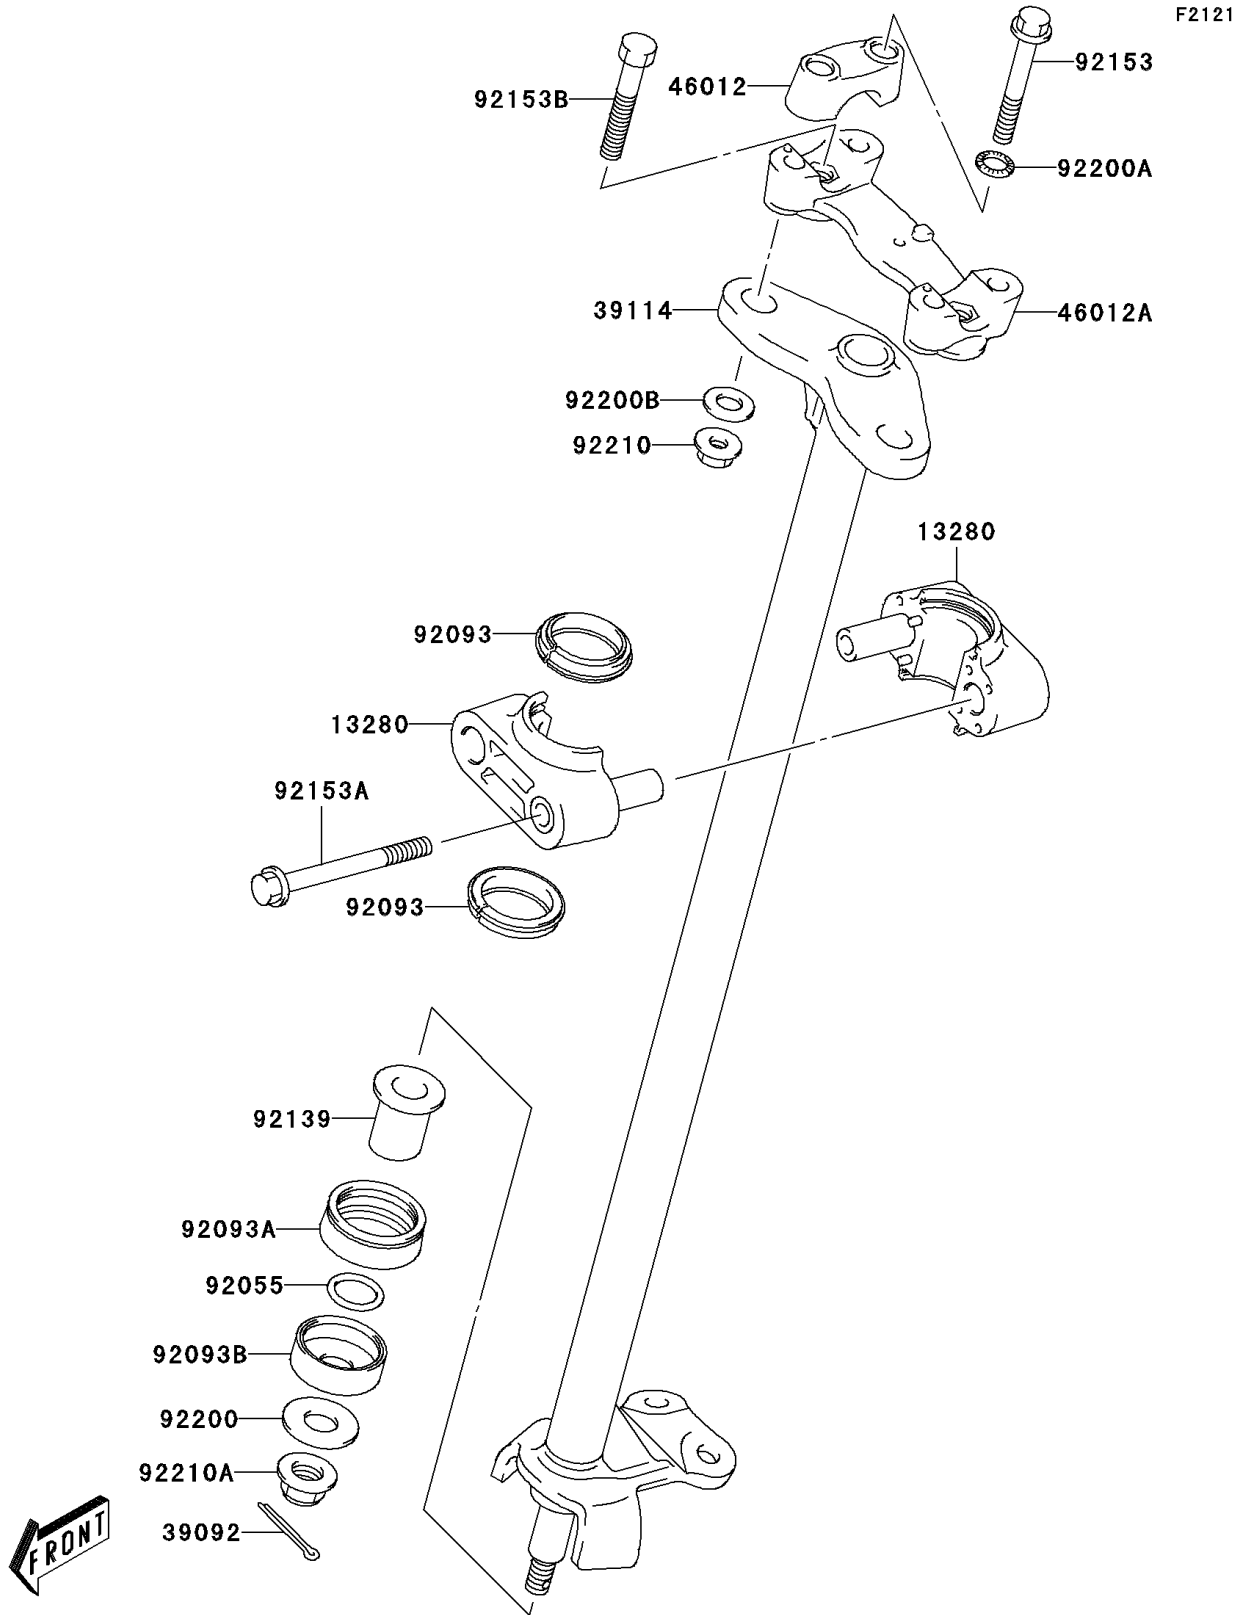

2006 KFX400 PARTS DIAGRAM

Steering Shaft

2006 KFX400 PARTS LIST

Steering Shaft

ITEM NAME	PART NUMBER	QUANTITY
HOLDER (Ref # 13280)	13280-S026	2
PIN-HAIR,COTTER (Ref # 39092)	39092-S005	1
SHAFT-COMP-STRG (Ref # 39114)	39114-S005	1
HOLDER-HANDLE,BLACK (Ref # 46012)	46012-S005-504	2
HOLDER-HANDLE,BLACK (Ref # 46012A)	46012-S011-504	1
RING-O,D=3.1 (Ref # 92055)	92055-S006	1
SEAL (Ref # 92093)	92093-S038	2
SEAL (Ref # 92093A)	92093-S052	1
SEAL (Ref # 92093B)	92093-S053	1
BUSHING,STEERING SHAFT (Ref # 92139)	92139-S030	1
BOLT (Ref # 92153)	92153-S070	4
BOLT,STEERING SHAFT HOLDER (Ref # 92153A)	92153-S250	2
BOLT,10X35 (Ref # 92153B)	92153-S324	2
WASHER,STEERING SHAFT (Ref # 92200)	92200-S137	1
WASHER (Ref # 92200A)	92200-S233	4
WASHER,10.5X25X3.2 (Ref # 92200B)	92200-S280	2
NUT (Ref # 92210)	92210-S030	2
NUT (Ref # 92210A)	92210-S032	1