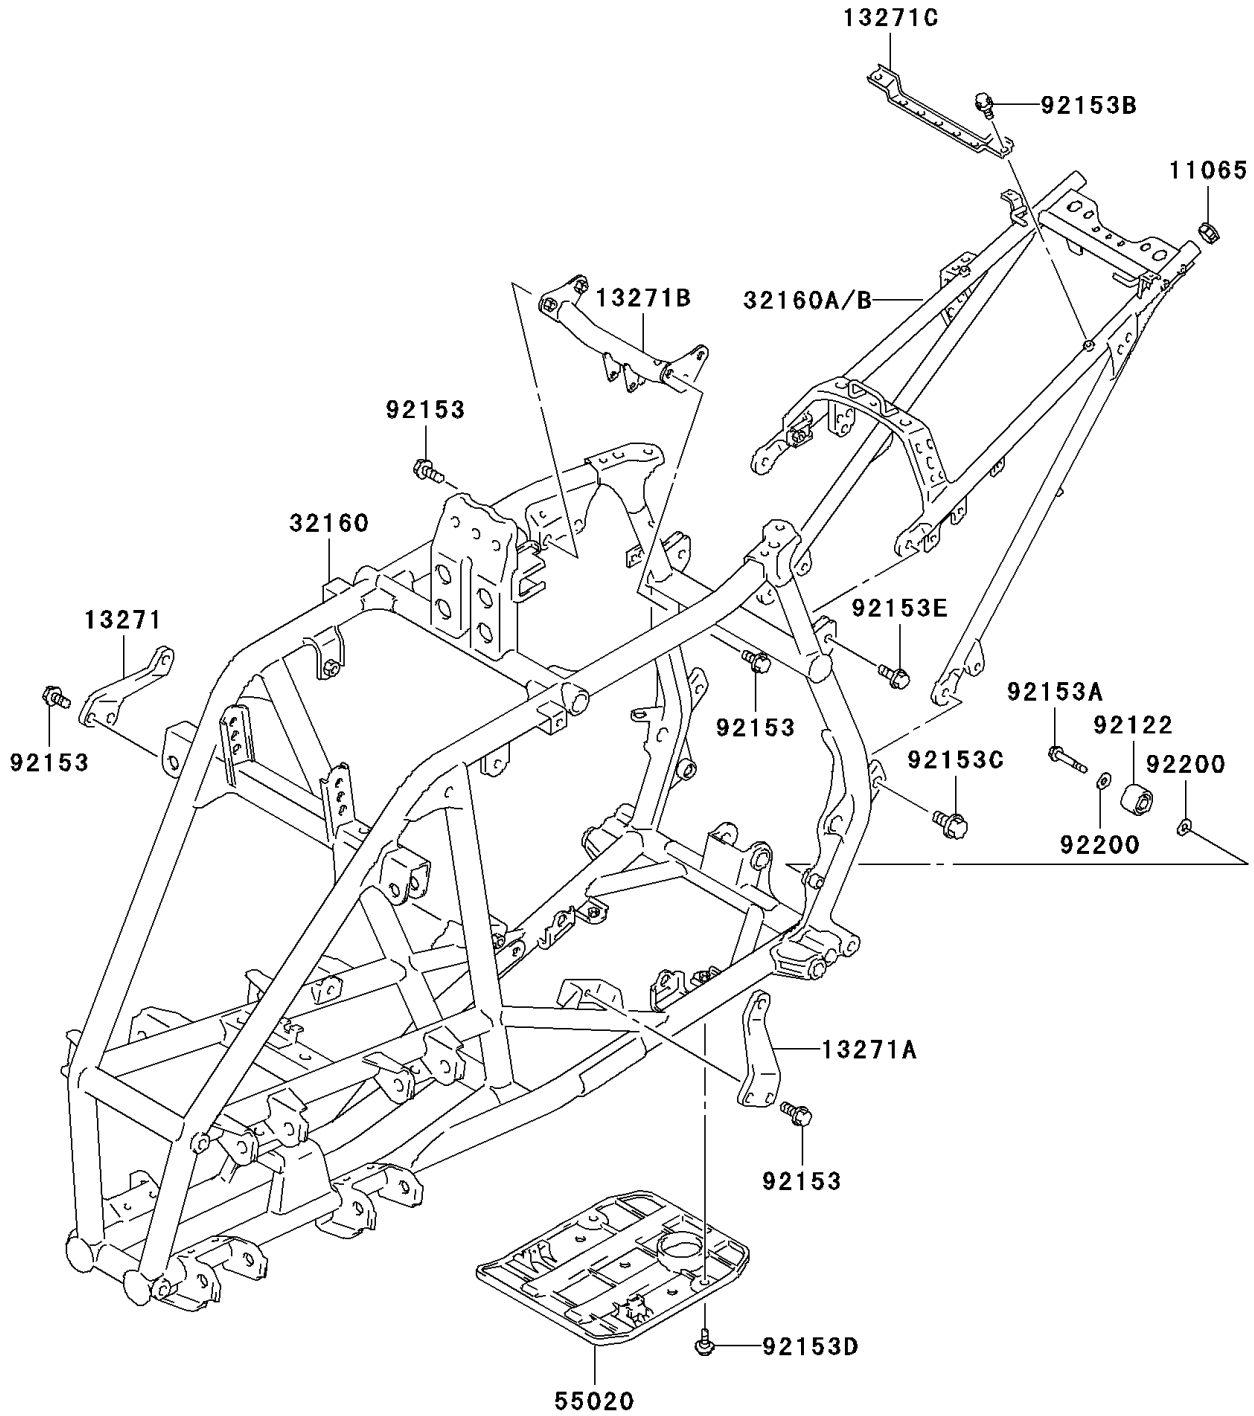

2006 KFX400 PARTS DIAGRAM

Frame

F2120

2006 KFX400 PARTS LIST

Frame

ITEM NAME	PART NUMBER	QUANTITY
CAP (Ref # 11065)	11065-S065	2
PLATE,MOUNT ENGINE,RH (Ref # 13271)	13271-S050	1
PLATE,MOUNT ENGINE,LH (Ref # 13271A)	13271-S051	1
PLATE,MOUNT ENGINE,UPP (Ref # 13271B)	13271-S083	1
PLATE,BATTERY (Ref # 13271C)	13271-S084	1
FRAME-COMP,FR,P.SILVER (Ref # 32160)	32160-S027-909	1
GUARD,ENGINE (Ref # 55020)	55020-S015	1
ROLLER (Ref # 92122)	92122-S008	1
BOLT,BRUSH GUARD (Ref # 92153)	92153-S220	8
BOLT,CHAIN ROLLER (Ref # 92153A)	92153-S264	1
BOLT,6X16 (Ref # 92153B)	92153-S383	2
BOLT (Ref # 92153C)	92153-S397	2
BOLT (Ref # 92153D)	92153-S439	2
BOLT (Ref # 92153E)	92153-S464	2
WASHER (Ref # 92200)	92200-S111	2
FRAME-COMP,RR,S.SILVER (Ref # 32160A)	32160-S028-514	1
FRAME-COMP,RR,S.SILVER (Ref # 32160B)	32160-S029-514	1