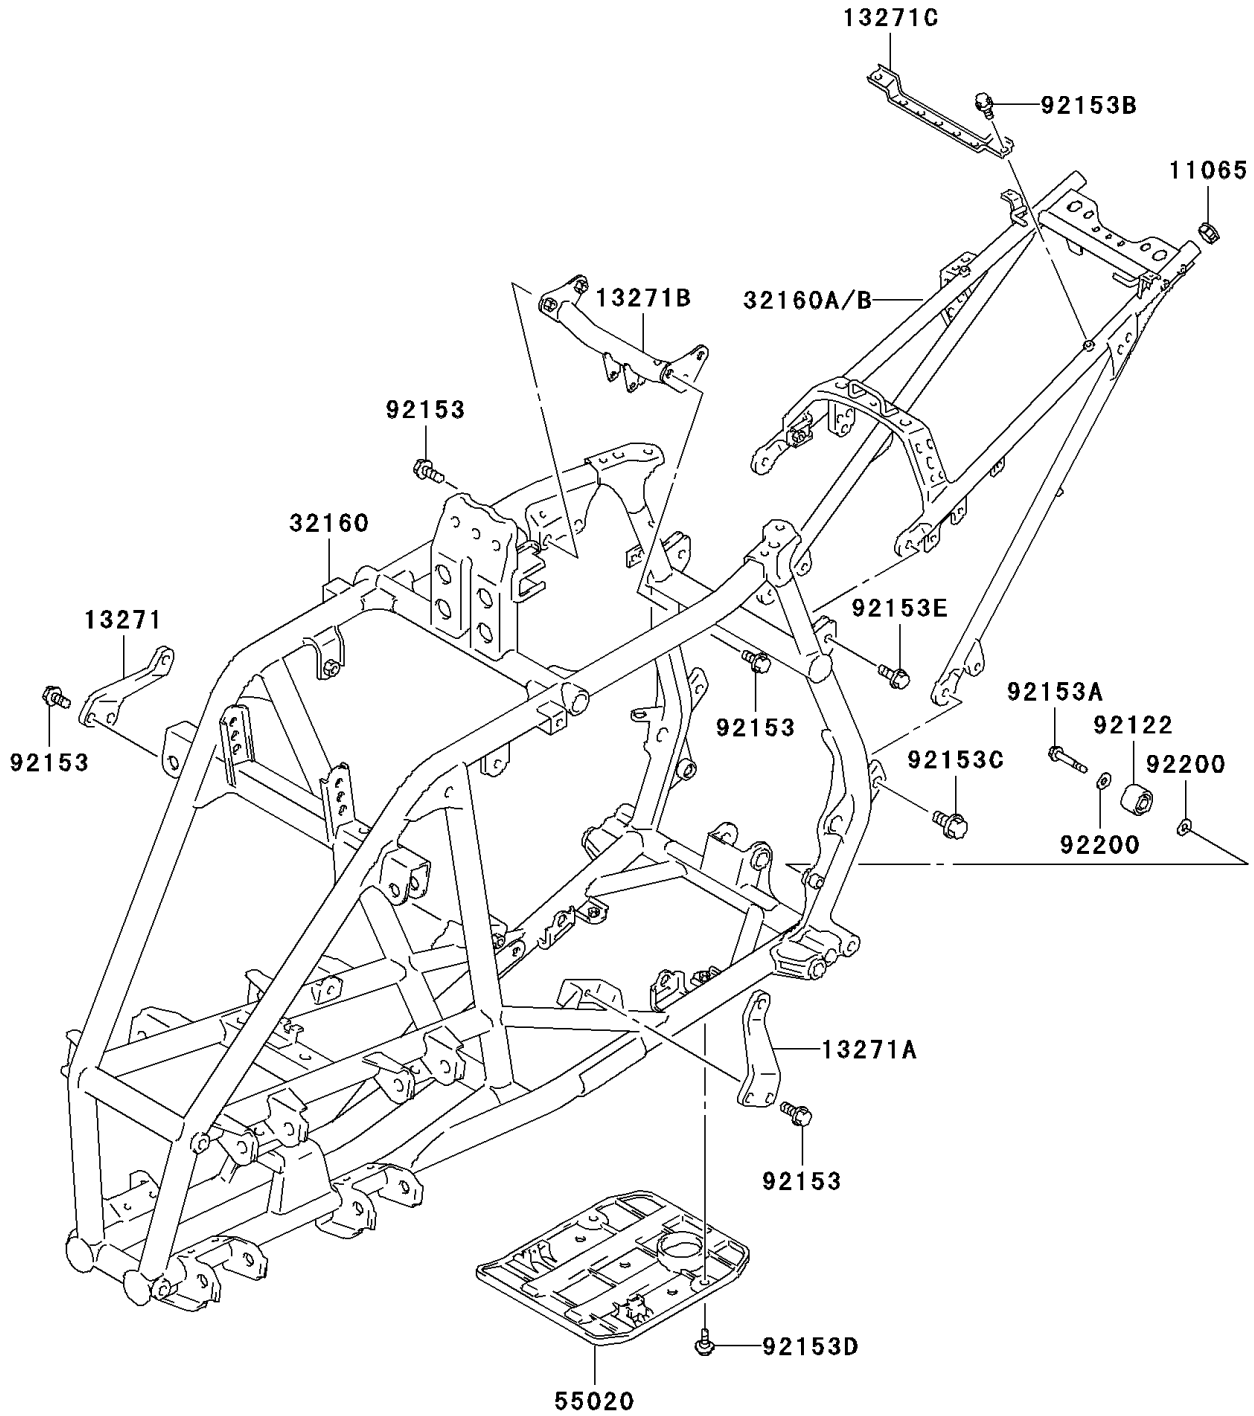

2006 KFX400 PARTS DIAGRAM

Frame

F2120

2006 KFX400 PARTS LIST

Frame

ITEM NAME	PART NUMBER	QUANTITY
CAP (Ref # 11065)	11065-S065	2
PLATE, MOUNT ENGINE, RH (Ref # 13271)	13271-S050	1
PLATE, MOUNT ENGINE, LH (Ref # 13271A)	13271-S051	1
PLATE, MOUNT ENGINE, UPP (Ref # 13271B)	13271-S083	1
PLATE, BATTERY (Ref # 13271C)	13271-S084	1
FRAME-COMP, FR, P.SILVER (Ref # 32160)	32160-S027-909	1
GUARD, ENGINE (Ref # 55020)	55020-S015	1
ROLLER (Ref # 92122)	92122-S008	1
BOLT, BRUSH GUARD (Ref # 92153)	92153-S220	8
BOLT, CHAIN ROLLER (Ref # 92153A)	92153-S264	1
BOLT, 6X16 (Ref # 92153B)	92153-S383	2
BOLT (Ref # 92153C)	92153-S397	2
BOLT (Ref # 92153D)	92153-S439	2
BOLT (Ref # 92153E)	92153-S464	2
WASHER (Ref # 92200)	92200-S111	2
FRAME-COMP, RR, S.SILVER (Ref # 32160A)	32160-S028-514	1
FRAME-COMP, RR, S.SILVER (Ref # 32160B)	32160-S029-514	1