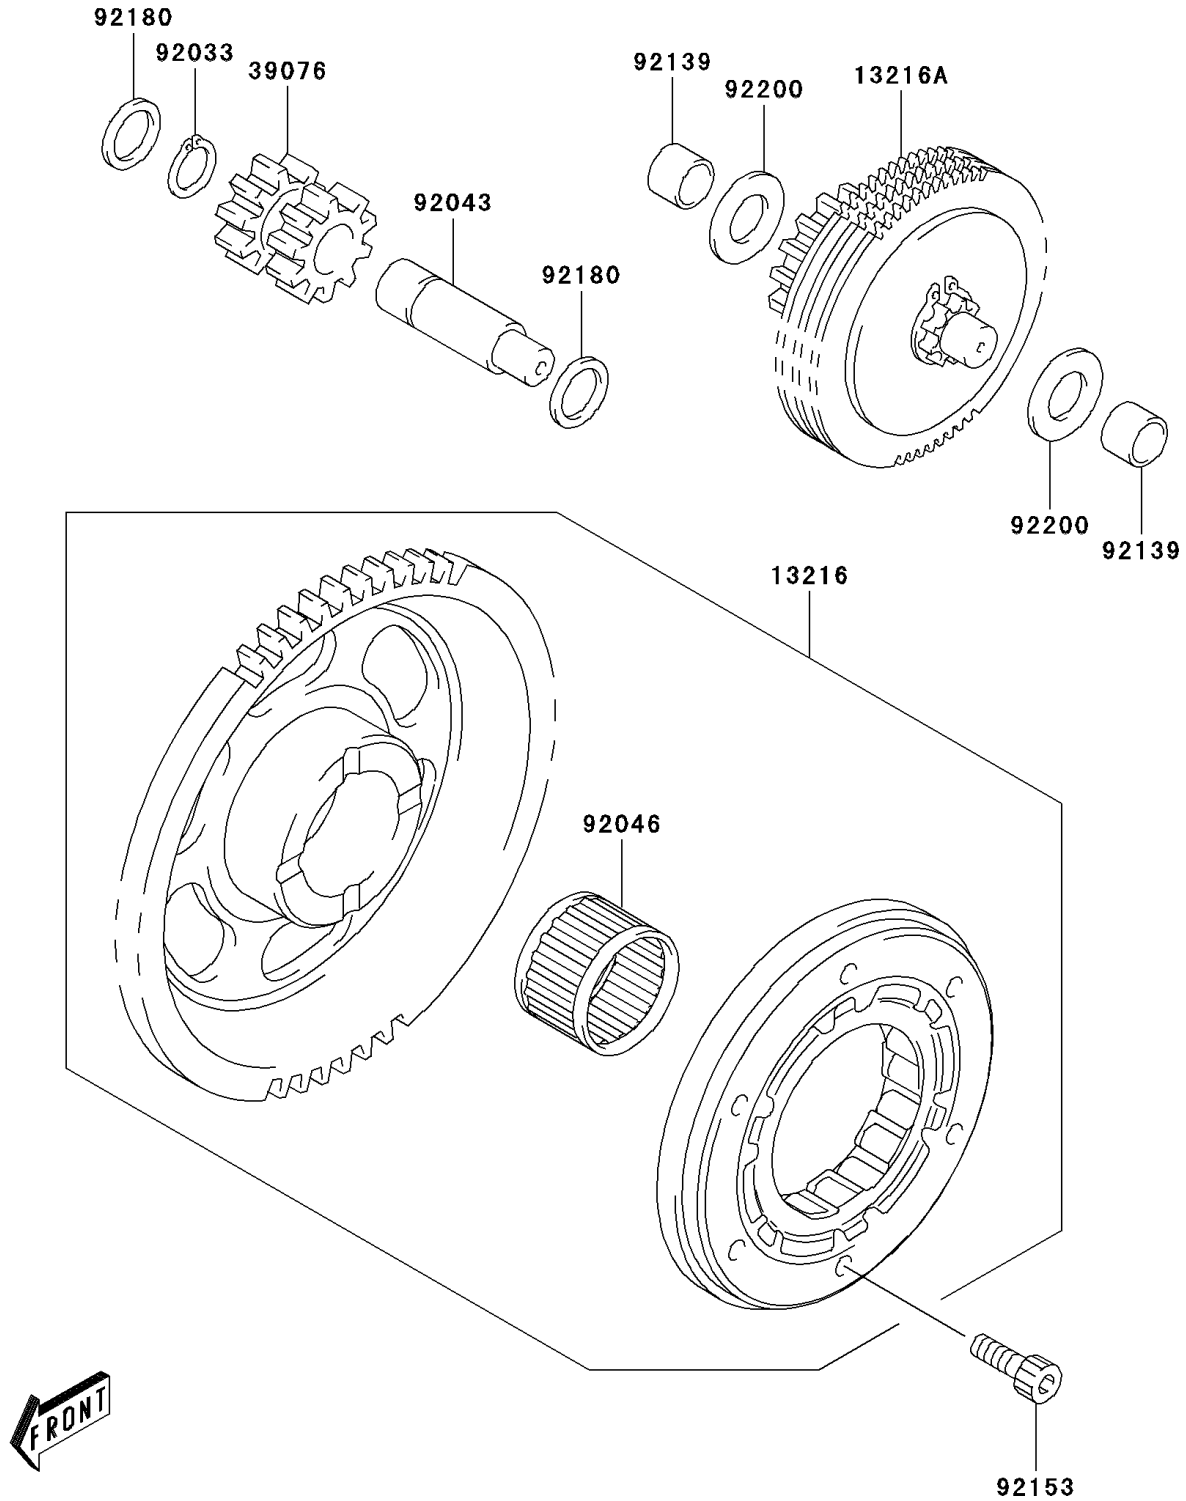

2006 KFX400 PARTS DIAGRAM

Starter Clutch

E1841

2006 KFX400 PARTS LIST

Starter Clutch

ITEM NAME	PART NUMBER	QUANTITY
GEAR-COMP,STARTER (Ref # 13216)	13216-S010	1
GEAR-COMP,STARTER IDLE GEAR (Ref # 13216A)	13216-S011	1
LIMITER (Ref # 39076)	39076-S004	1
RING-SNAP (Ref # 92033)	92033-S023	1
PIN,STARTER IDLE GEAR (Ref # 92043)	92043-S040	1
BEARING-NEEDLE,STARTER CLUTCH (Ref # 92046)	92046-S021	1
BUSHING (Ref # 92139)	92139-S051	2
BOLT (Ref # 92153)	92153-S024	6
SHIM,STARTER IDLE GEAR (Ref # 92180)	92180-S010	2
WASHER (Ref # 92200)	92200-S129	2