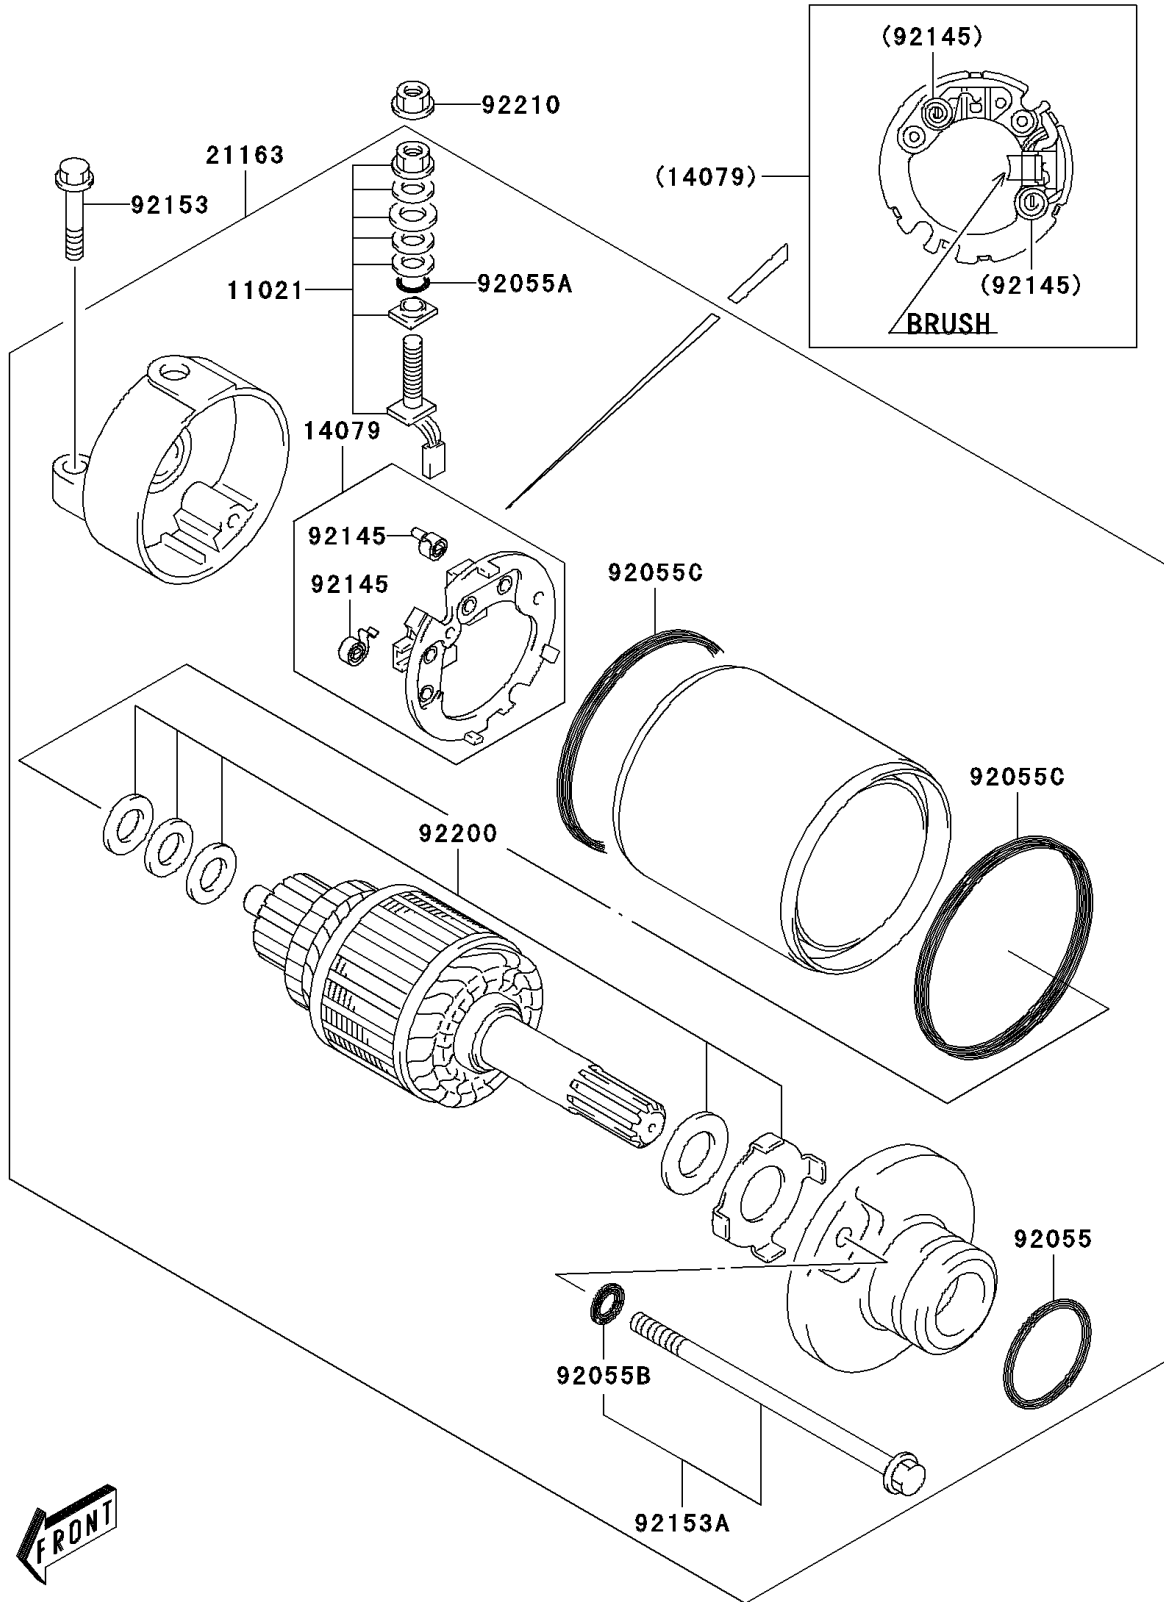

2006 KFX400 PARTS DIAGRAM

Starter Motor

E1840

2006 KFX400 PARTS LIST

Starter Motor

ITEM NAME	PART NUMBER	QUANTITY
BRUSH,TERMINAL SET (Ref # 11021)	11021-S002	1
HOLDER-ASSY (Ref # 14079)	14079-S002	1
STARTER-ELECTRIC (Ref # 21163)	21163-S004	1
RING-O,D=3,ID=24.5 (Ref # 92055)	92055-S008	1
RING-O (Ref # 92055A)	92055-S067	1
RING-O (Ref # 92055B)	92055-S068	2
RING-O (Ref # 92055C)	92055-S069	2
SPRING,BRUSH (Ref # 92145)	92145-S103	2
BOLT (Ref # 92153)	92153-S003	2
BOLT (Ref # 92153A)	92153-S293	2
WASHER,SET (Ref # 92200)	92200-S154	1
NUT,STARTER MOTOR (Ref # 92210)	92210-S099	1