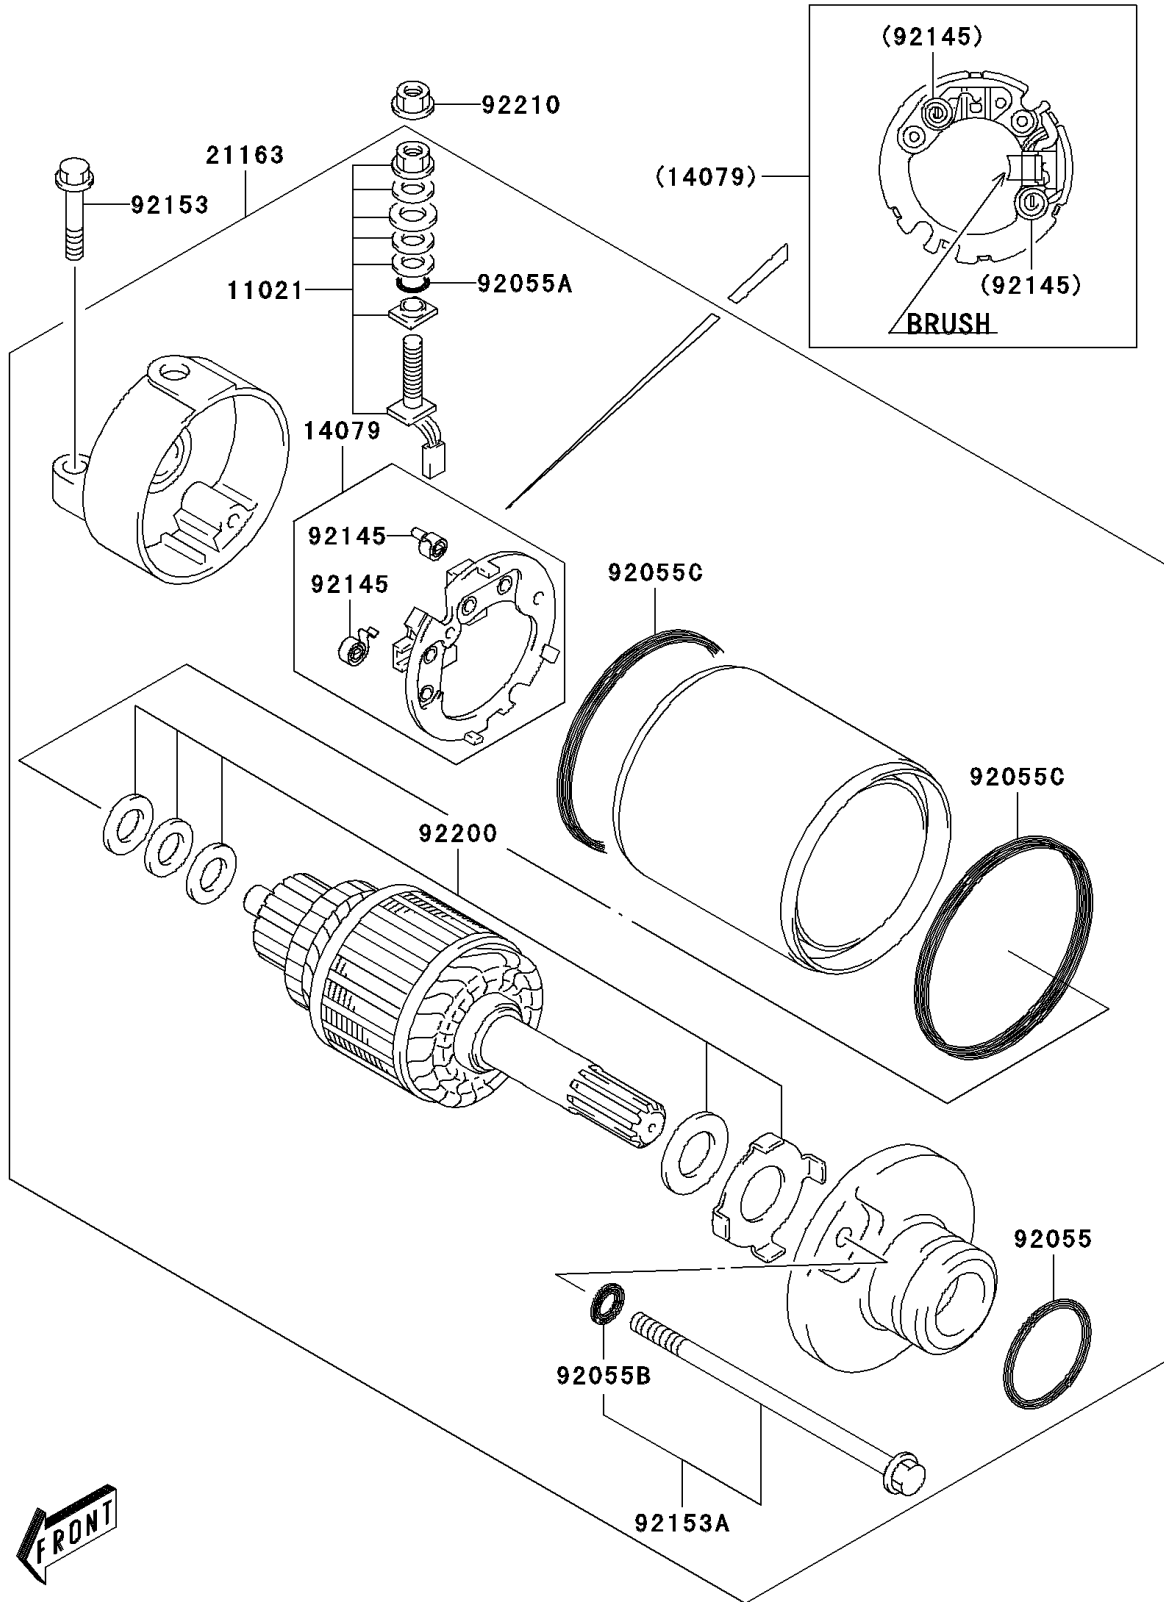

# 2006 KFX400 PARTS DIAGRAM

Starter Motor

E1840

## 2006 KFX400 PARTS LIST

### Starter Motor

ITEM NAME	PART NUMBER	QUANTITY
BRUSH,TERMINAL SET (Ref # 11021)	11021-S002	1
HOLDER-ASSY (Ref # 14079)	14079-S002	1
STARTER-ELECTRIC (Ref # 21163)	21163-S004	1
RING-O,D=3,ID=24.5 (Ref # 92055)	92055-S008	1
RING-O (Ref # 92055A)	92055-S067	1
RING-O (Ref # 92055B)	92055-S068	2
RING-O (Ref # 92055C)	92055-S069	2
SPRING,BRUSH (Ref # 92145)	92145-S103	2
BOLT (Ref # 92153)	92153-S003	2
BOLT (Ref # 92153A)	92153-S293	2
WASHER,SET (Ref # 92200)	92200-S154	1
NUT,STARTER MOTOR (Ref # 92210)	92210-S099	1