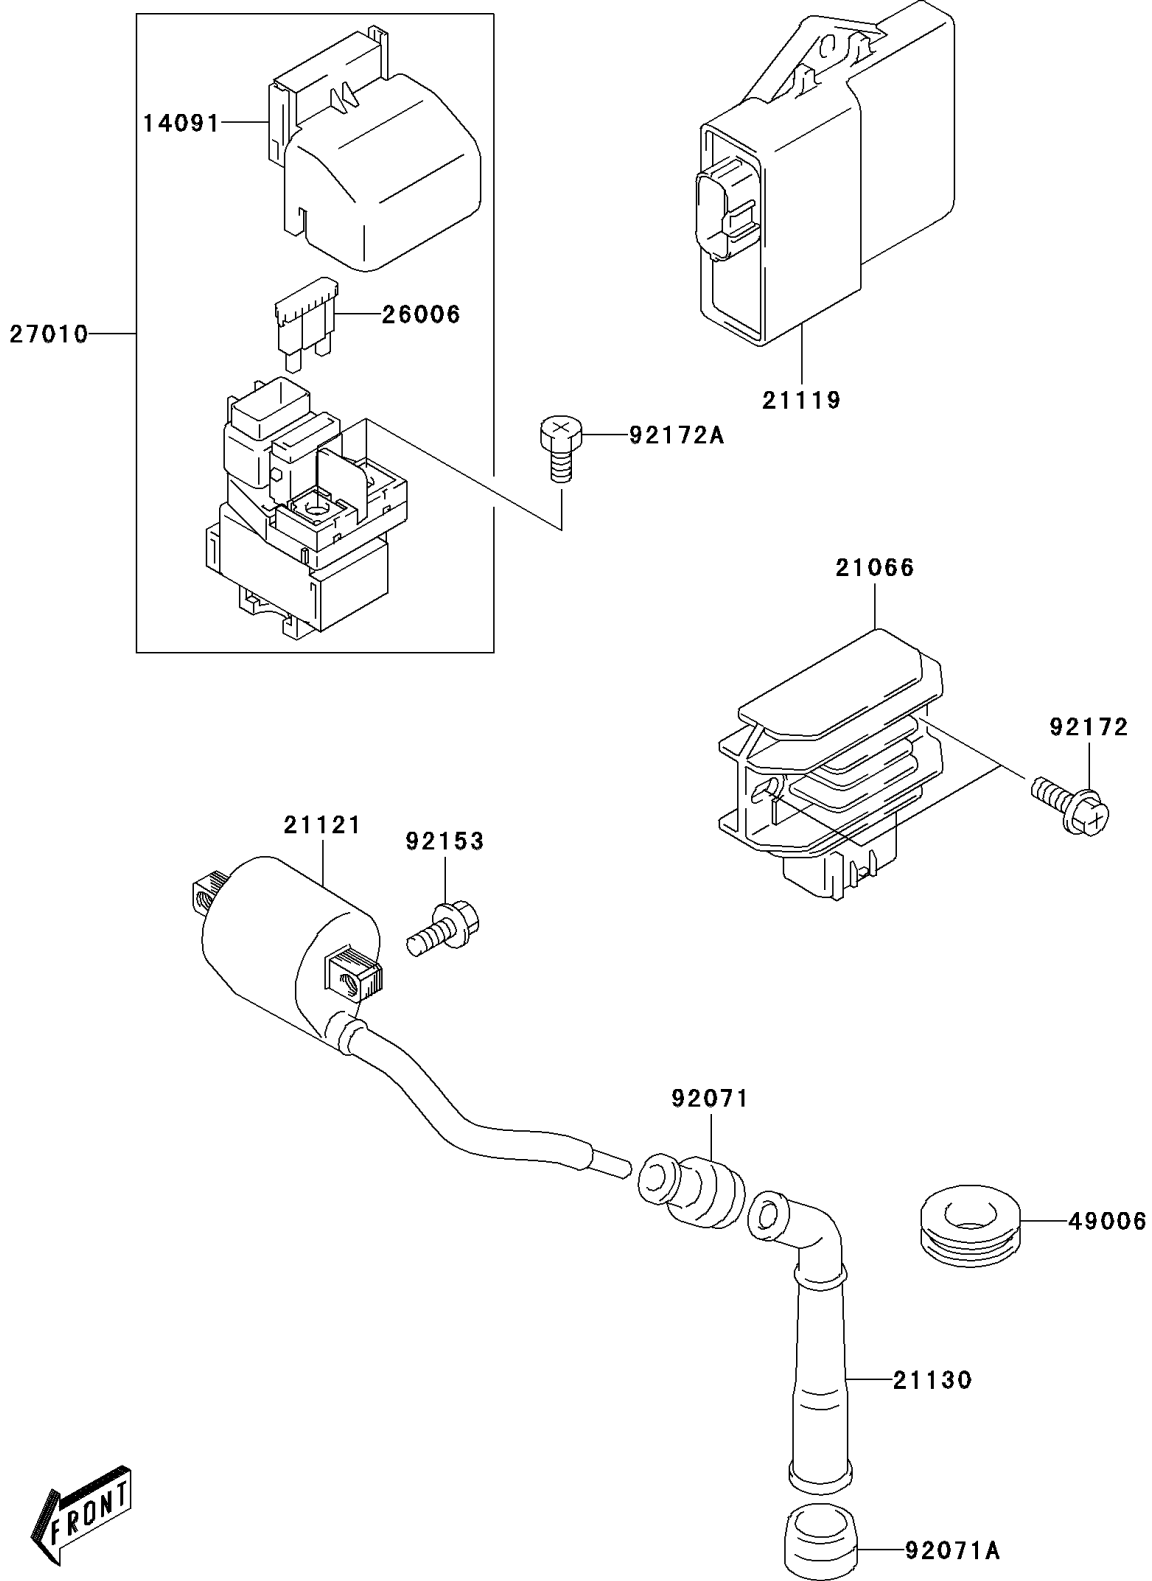

2006 KFX400 PARTS DIAGRAM

Ignition System

E1830

2006 KFX400 PARTS LIST

Ignition System

ITEM NAME	PART NUMBER	QUANTITY
COVER (Ref # 14091)	14091-S116	1
REGULATOR-VOLTAGE (Ref # 21066)	21066-S004	1
IGNITER (Ref # 21119)	21119-S010	1
COIL-IGNITION (Ref # 21121)	21121-S006	1
CAP-SPARK PLUG (Ref # 21130)	21130-S006	1
FUSE,20A (Ref # 26006)	26006-S006	1
SWITCH,STARTING MOTOR (Ref # 27010)	27010-S024	1
BOOT,SPARK PLUG CAP (Ref # 49006)	49006-S020	1
GROMMET,HIGHTENSION (Ref # 92071)	92071-S004	1
GROMMET,SPARK PLUG CAP (Ref # 92071A)	92071-S007	1
BOLT (Ref # 92153)	92153-S012	1
SCREW (Ref # 92172)	92172-S022	2
SCREW,6X8 (Ref # 92172A)	92172-S035	2