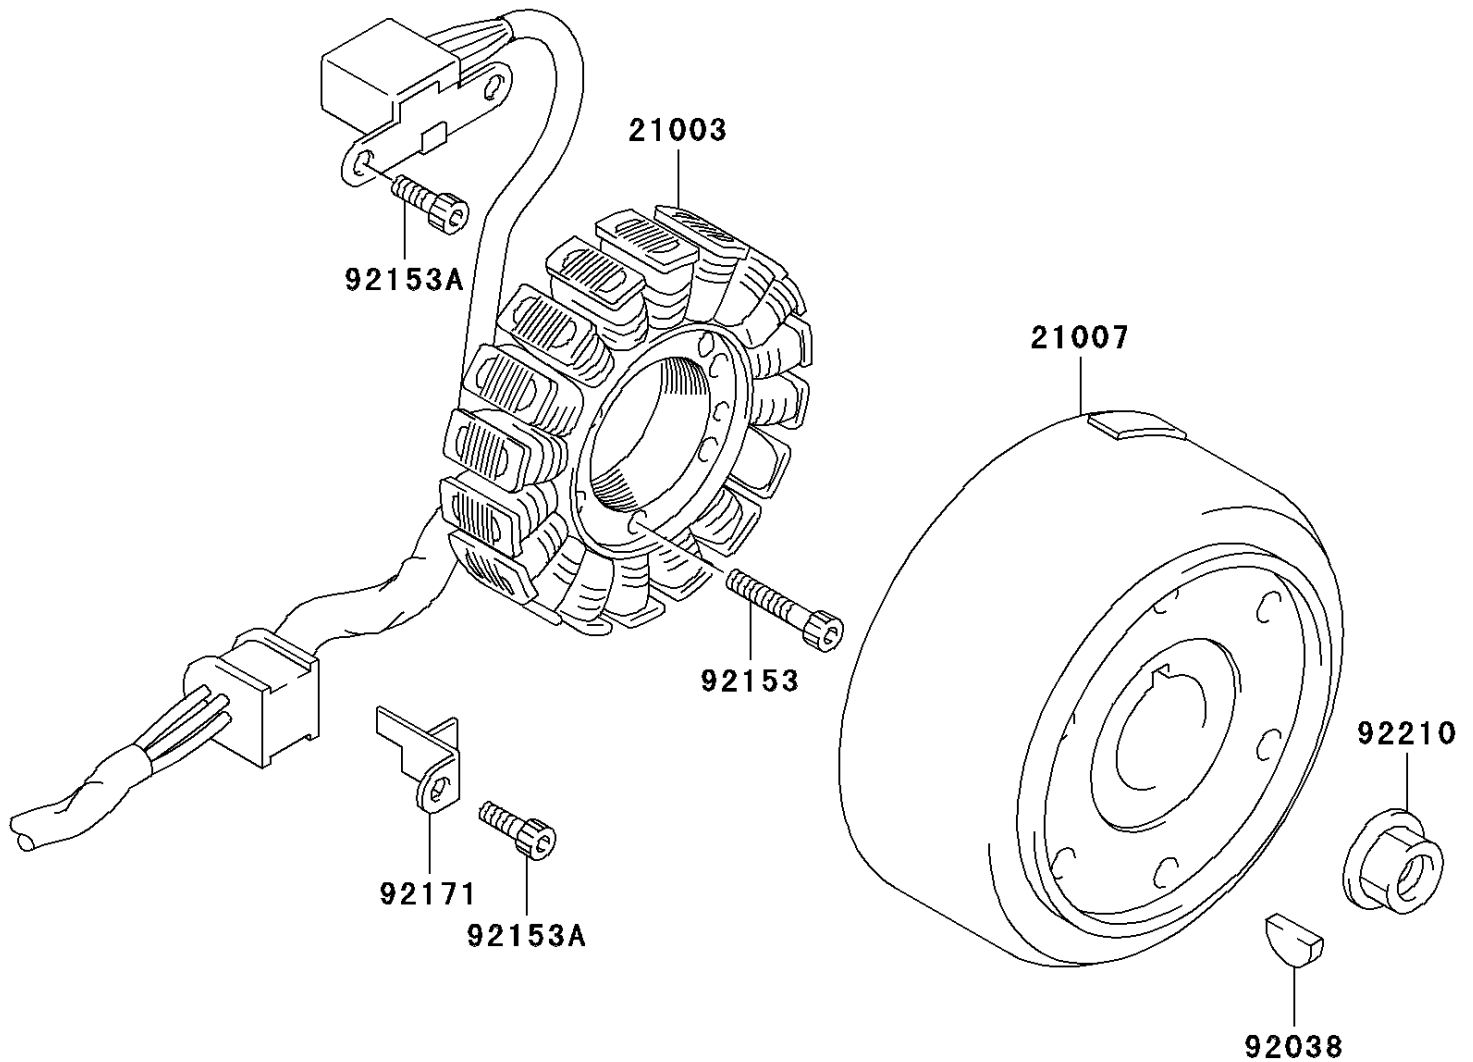

2006 KFX400 PARTS DIAGRAM

Generator

E1810

2006 KFX400 PARTS LIST

Generator

ITEM NAME	PART NUMBER	QUANTITY
STATOR,MAGNETO (Ref # 21003)	21003-S006	1
ROTOR,MAGNETO (Ref # 21007)	21007-S007	1
KEY (Ref # 92038)	92038-S002	1
BOLT (Ref # 92153)	92153-S081	3
BOLT (Ref # 92153A)	92153-S256	3
CLAMP,MAGNETO LEAD (Ref # 92171)	92171-S099	1
NUT,MAGNETO ROTOR (Ref # 92210)	92210-S107	1