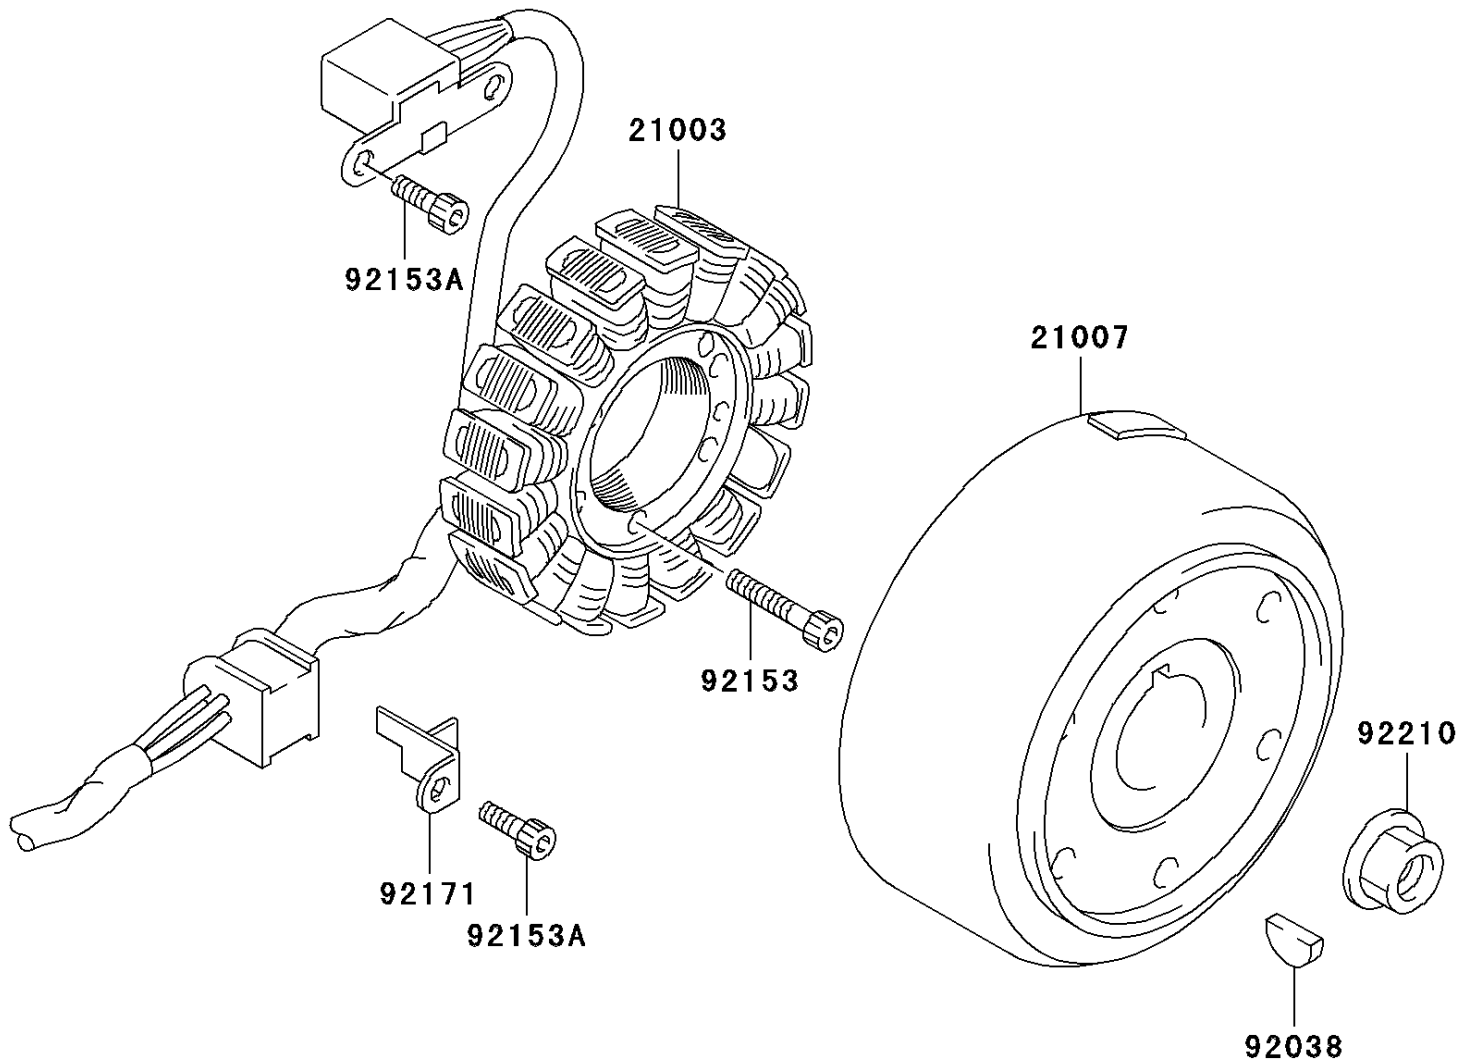

2006 KFX400 PARTS DIAGRAM

Generator

E1810

2006 KFX400 PARTS LIST

Generator

ITEM NAME	PART NUMBER	QUANTITY
STATOR,MAGNETO (Ref # 21003)	21003-S006	1
ROTOR,MAGNETO (Ref # 21007)	21007-S007	1
KEY (Ref # 92038)	92038-S002	1
BOLT (Ref # 92153)	92153-S081	3
BOLT (Ref # 92153A)	92153-S256	3
CLAMP,MAGNETO LEAD (Ref # 92171)	92171-S099	1
NUT,MAGNETO ROTOR (Ref # 92210)	92210-S107	1