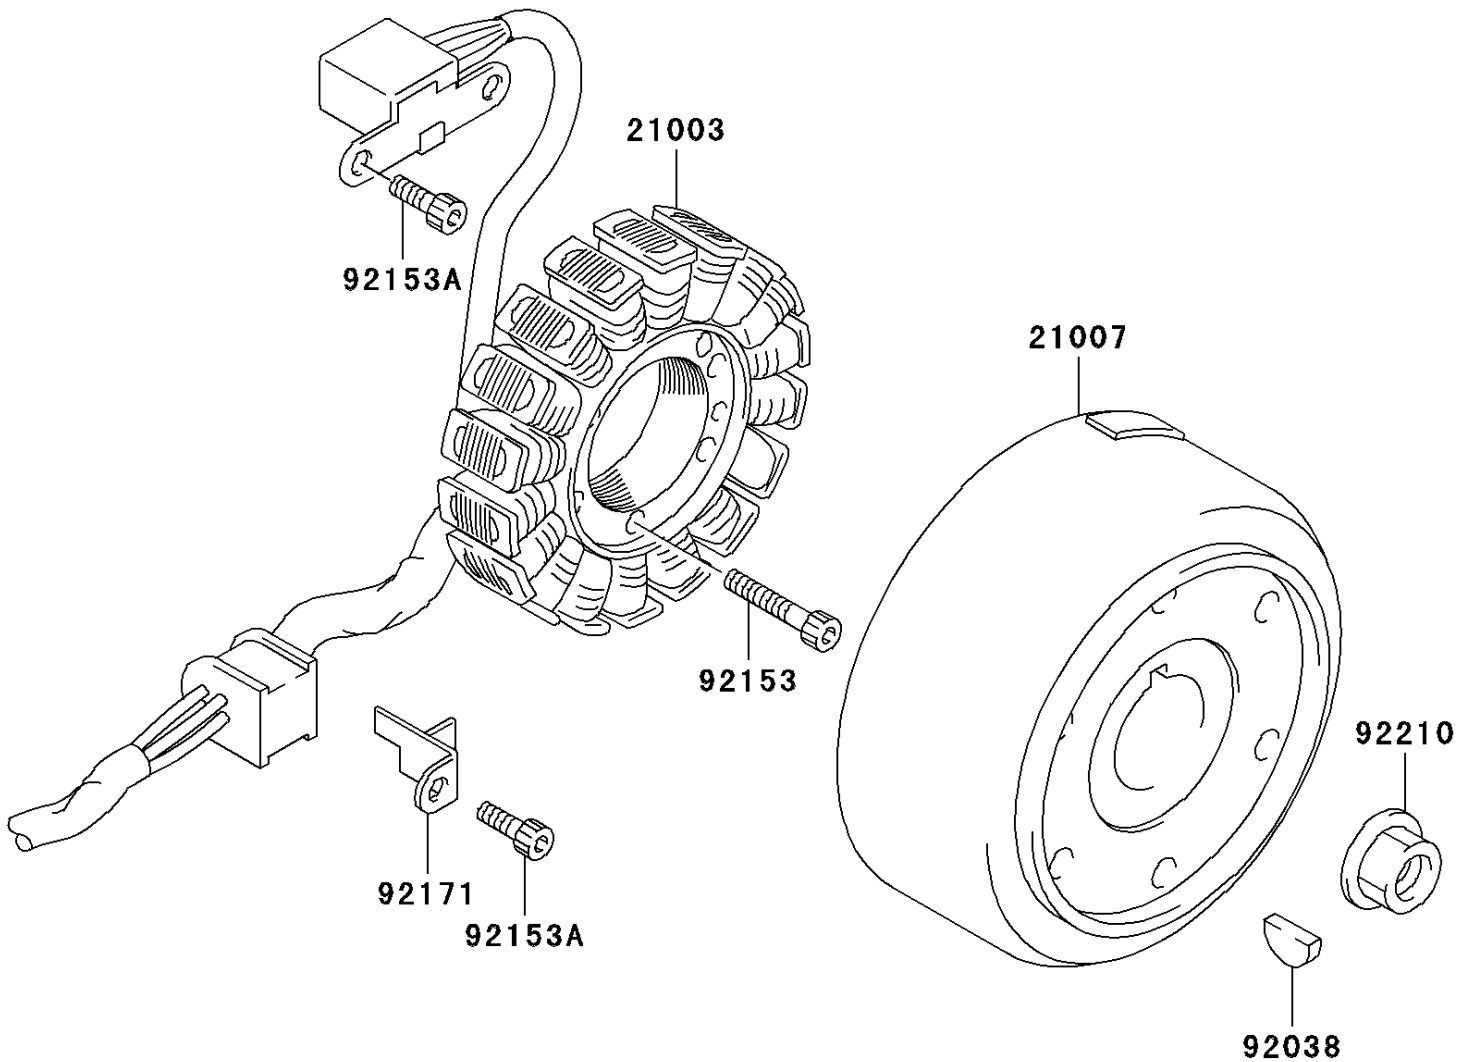

2006 KFX400 PARTS DIAGRAM

Generator

E1810

2006 KFX400 PARTS LIST

Generator

ITEM NAME	PART NUMBER	QUANTITY
STATOR,MAGNETO (Ref # 21003)	21003-S006	1
ROTOR,MAGNETO (Ref # 21007)	21007-S007	1
KEY (Ref # 92038)	92038-S002	1
BOLT (Ref # 92153)	92153-S081	3
BOLT (Ref # 92153A)	92153-S256	3
CLAMP,MAGNETO LEAD (Ref # 92171)	92171-S099	1
NUT,MAGNETO ROTOR (Ref # 92210)	92210-S107	1