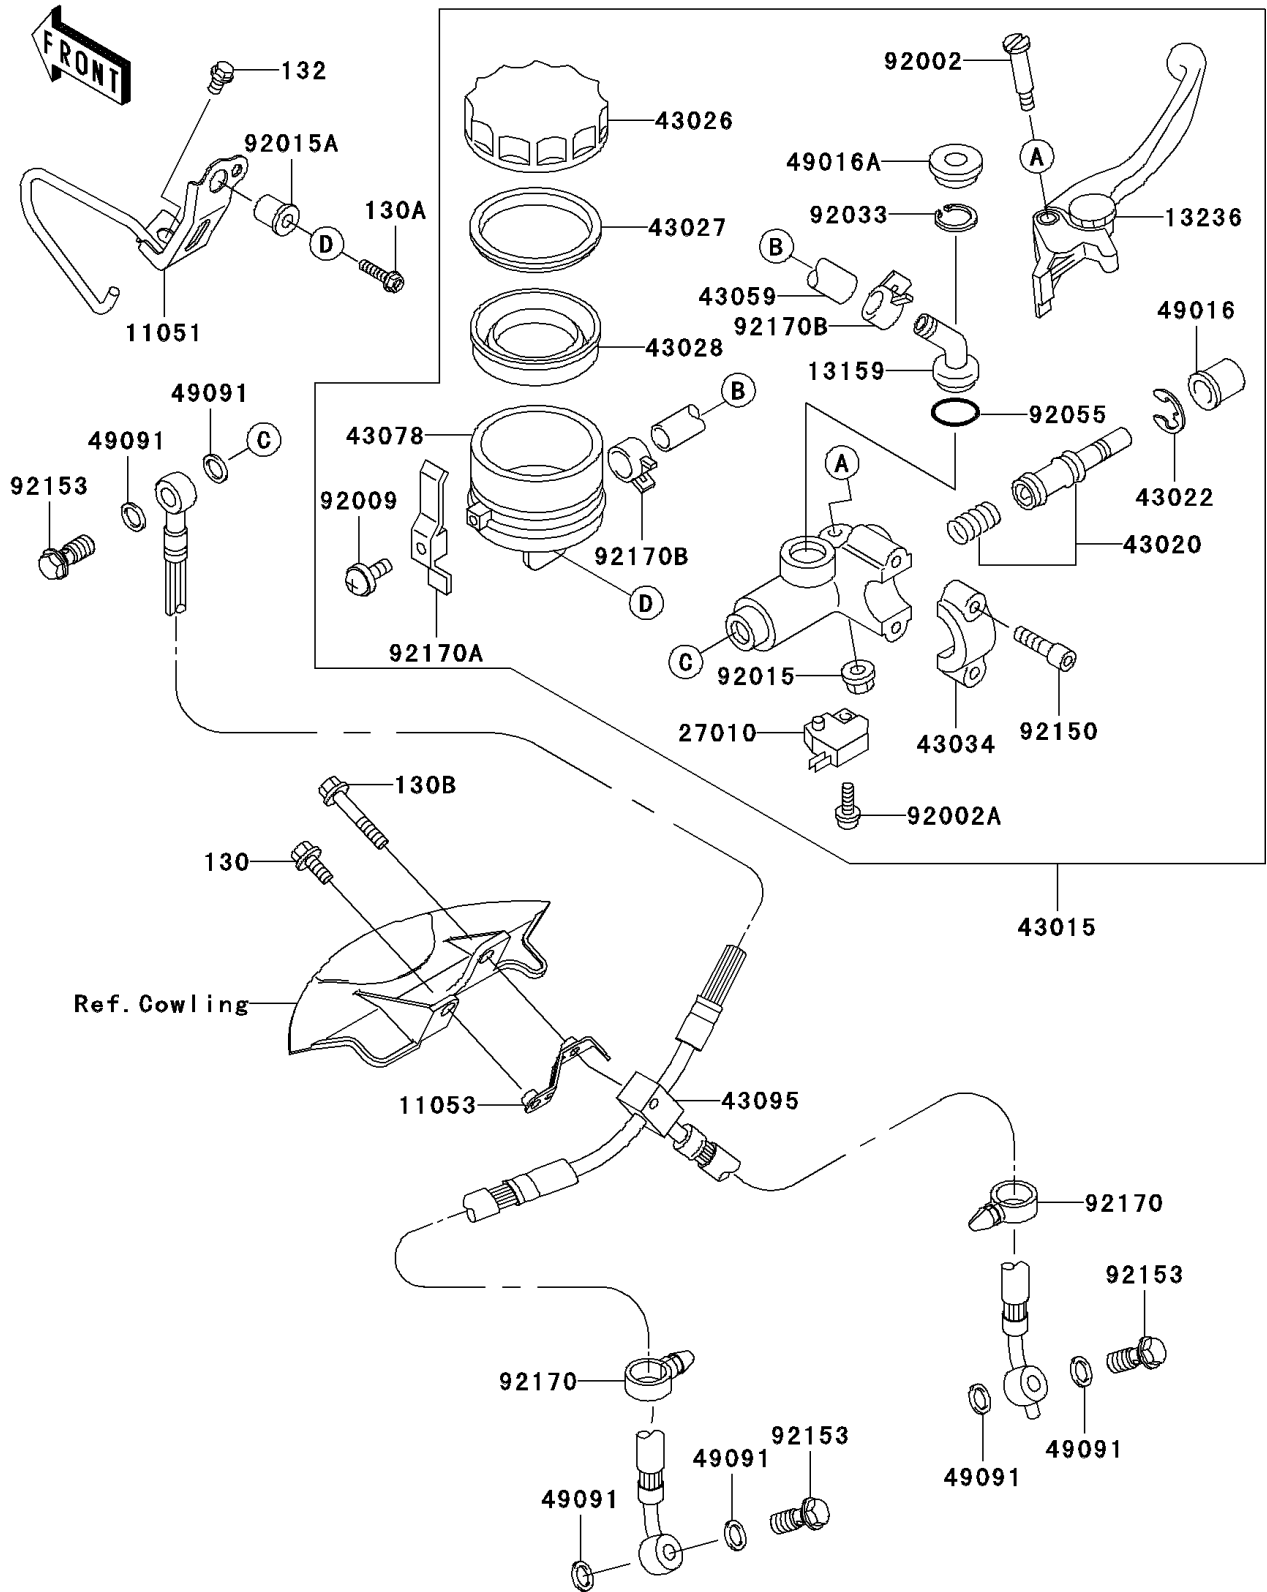

2006 ZZR600 PARTS DIAGRAM

Front Master Cylinder

F2291

2006 ZZR600 PARTS LIST

Front Master Cylinder

ITEM NAME	PART NUMBER	QUANTITY
BOLT-FLANGED,6X14 (Ref # 130)	130J0614	1
BOLT-FLANGED,5X20 (Ref # 130A)	130L0520	1
BOLT-FLANGED,6X35 (Ref # 130B)	130L0635	1
BOLT-FLANGED-SMALL,6X10 (Ref # 132)	132J0610	1
BRACKET,RESERVOIR TANK (Ref # 11051)	11051-1951	1
BRACKET,BRAKE HOSE (Ref # 11053)	11053-0068	1
CONNECTOR (Ref # 13159)	13159-1061	1
LEVER-COMP,FRONT BRAKE (Ref # 13236)	13236-1326	1
SWITCH,BRAKE (Ref # 27010)	27010-0025	1
CYLINDER-ASSY-MASTER,FR (Ref # 43015)	43015-1633	1
PISTON-COMP-BRAKE,FR (Ref # 43020)	43020-1054	1
STOPPER-BRAKE,PISTON (Ref # 43022)	43022-1010	1
CAP-BRAKE (Ref # 43026)	43026-1051	1
PLATE-DIAPHRAGM (Ref # 43027)	43027-1051	1
DIAPHRAGM,MASTER CYLINDER (Ref # 43028)	43028-1057	1
HOLDER-BRAKE,MASTER CYLINDER (Ref # 43034)	43034-1016	1
HOSE-BRAKE,FR MASTER CYLINDER (Ref # 43059)	43059-1696	1
RESERVOIR (Ref # 43078)	43078-1099	1
HOSE-BRAKE,FR (Ref # 43095)	43095-1376	1
COVER-SEAL,MASTER CYLINDER (Ref # 49016)	49016-1044	1
COVER-SEAL (Ref # 49016A)	49016-1147	1
WASHER-SEAL,10.1X14.5X1.5 (Ref # 49091)	49091-0001	6
BOLT,LEVER SET,BLACK (Ref # 92002)	92002-1322	1
BOLT,SCREW,4X12 (Ref # 92002A)	92002-1323	1
SCREW (Ref # 92009)	92009-1570	1
NUT,FLANGED,6MM,BLACK (Ref # 92015)	92015-1233	1
NUT,WELL,5MM (Ref # 92015A)	92015-1757	1
RING-SNAP,20.5MM (Ref # 92033)	92033-1186	1
RING-O,MASTER CYLINDER (Ref # 92055)	92055-1251	1

2006 ZZR600 PARTS LIST

Front Master Cylinder

ITEM NAME	PART NUMBER	QUANTITY
BOLT (Ref # 92150)	92150-1328	2
BOLT,OIL,L=23 (Ref # 92153)	92153-0627	3
CLAMP (Ref # 92170)	92170-1067	2
CLAMP (Ref # 92170A)	92170-1090	1
CLAMP,HOSE (Ref # 92170B)	92170-1091	2