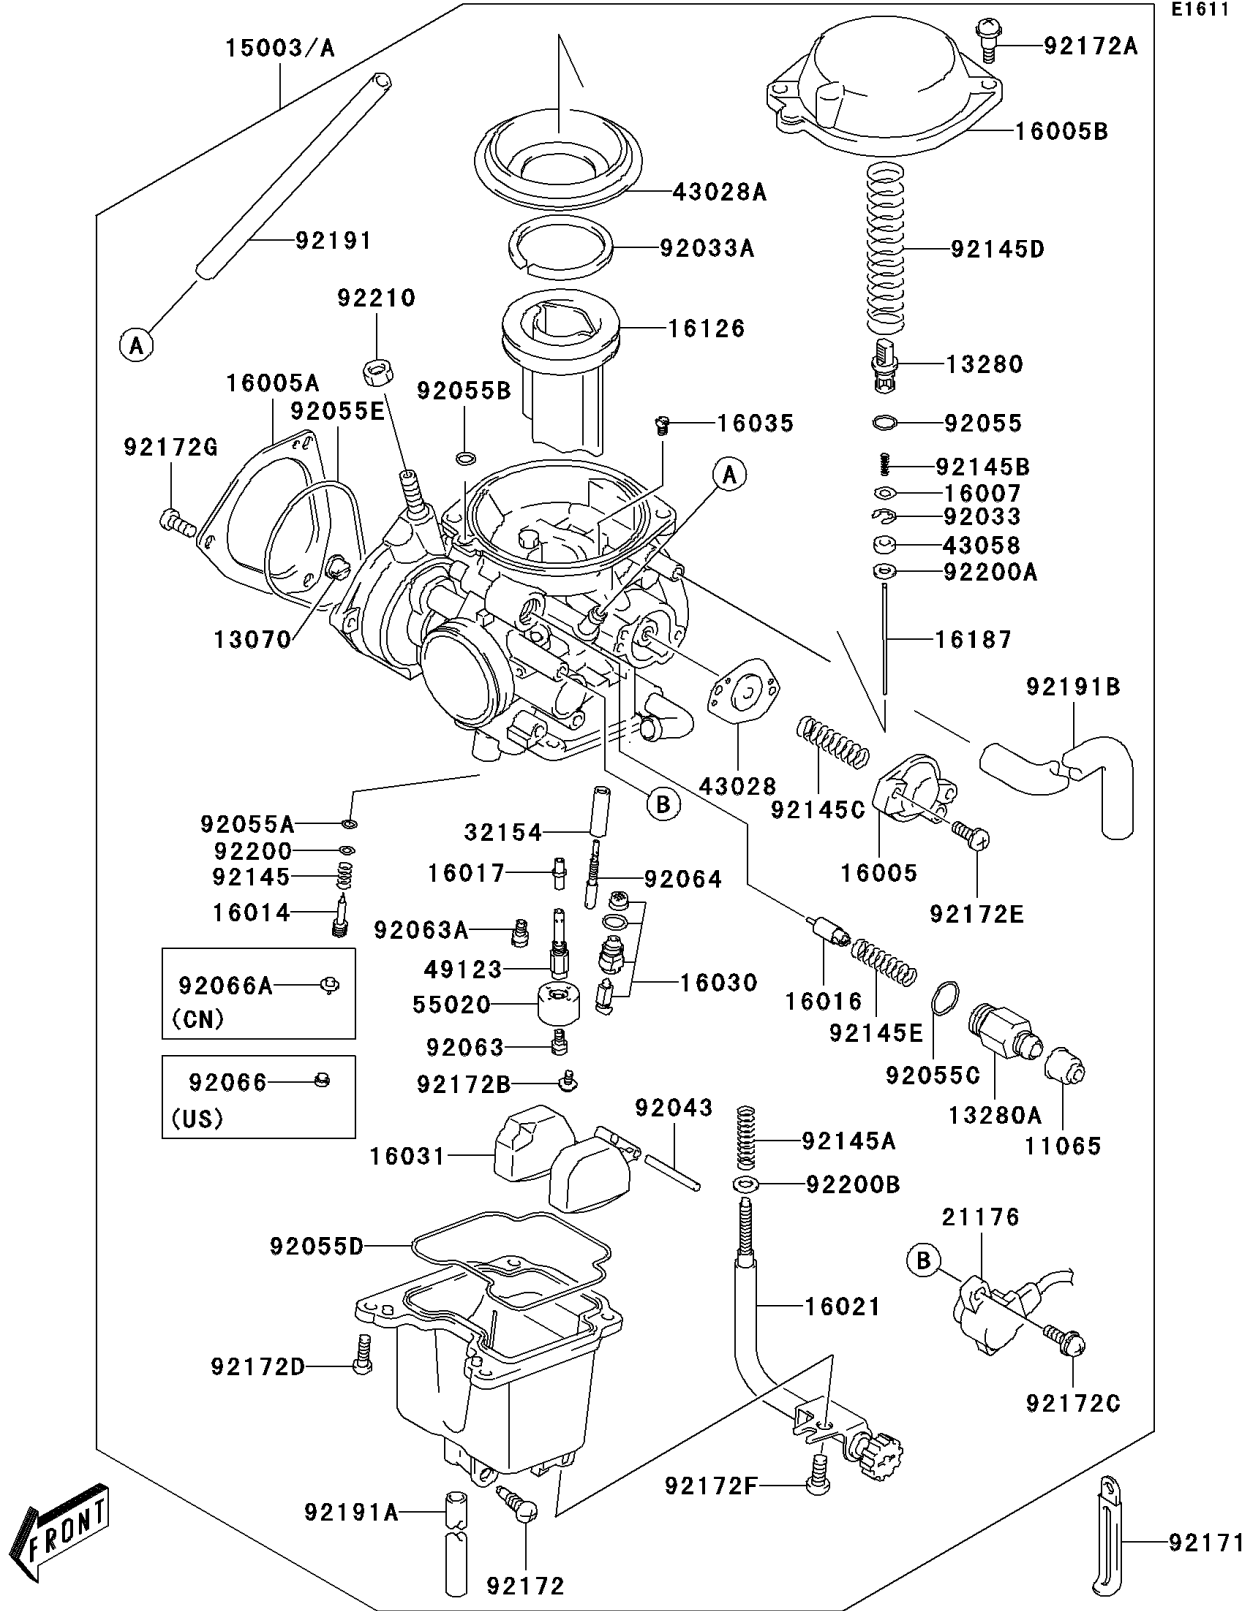

2006 KFX400 PARTS DIAGRAM

Carburetor

E1611

2006 KFX400 PARTS LIST

Carburetor

ITEM NAME	PART NUMBER	QUANTITY
CAP (Ref # 11065)	11065-S020	1
GUIDE (Ref # 13070)	13070-S010	1
HOLDER (Ref # 13280)	13280-S002	1
HOLDER (Ref # 13280A)	13280-S038	1
TOP-CHAMBER (Ref # 16005)	16005-S004	1
TOP-CHAMBER,THROTTLE (Ref # 16005A)	16005-S005	1
TOP-CHAMBER,DIAPHRAGM (Ref # 16005B)	16005-S011	1
SEAT-SPRING (Ref # 16007)	16007-S005	1
SCREW-PILOT AIR (Ref # 16014)	16014-S010	1
PLUNGER (Ref # 16016)	16016-S007	1
JET-NEEDLE,P-0M (Ref # 16017)	16017-S005	1
SCREW-THROTTLE STOP (Ref # 16021)	16021-S005	1
VALVE-FLOAT (Ref # 16030)	16030-S006	1
FLOAT (Ref # 16031)	16031-S006	1
JET-AIR (Ref # 16035)	16035-S006	1
VALVE (Ref # 16126)	16126-S010	1
NEEDLE-JET,5E26-1 (Ref # 16187)	16187-S007	1
SENSOR (Ref # 21176)	21176-S001	1
PIPE (Ref # 32154)	32154-S004	1
DIAPHRAGM (Ref # 43028)	43028-S008	1
DIAPHRAGM (Ref # 43028A)	43028-S009	1
RING (Ref # 43058)	43058-S001	1
HOLDER-MAIN JET (Ref # 49123)	49123-S008	1
GUARD,JET (Ref # 55020)	55020-S039	1
RING-SNAP,MULTIPLE JET (Ref # 92033)	92033-S008	1
RING-SNAP (Ref # 92033A)	92033-S041	1
PIN (Ref # 92043)	92043-S034	1
RING-O,ID:4.8 (Ref # 92055)	92055-S003	1
RING-O (Ref # 92055A)	92055-S013	1