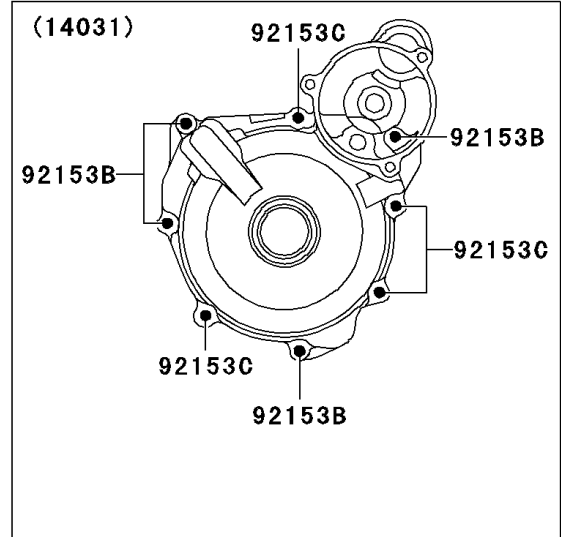

2006 KFX400 PARTS DIAGRAM

Engine Cover(s)

E1431

2006 KFX400 PARTS LIST

Engine Cover(s)

ITEM NAME	PART NUMBER	QUANTITY
GASKET,5.8X13X1.2 (Ref # 11061)	11061-S001	2
GASKET,12X16X2 (Ref # 11061A)	11061-S005	1
GASKET,13.8X18.8X0.4 (Ref # 11061B)	11061-S006	1
GASKET,8.2X14X1 (Ref # 11061C)	11061-S020	1
GASKET,CLUTCH COVER (Ref # 11061D)	11061-S071	1
GASKET,MAGNETO COVER (Ref # 11061E)	11061-S072	1
PLATE (Ref # 13271)	13271-S048	1
COVER-GENERATOR (Ref # 14031)	14031-S010	1
COVER-CLUTCH (Ref # 14032)	14032-S014	1
COVER (Ref # 14091)	14091-S080	1
SEPARATOR,STARTER IDLE GEAR (Ref # 16165)	16165-S010	1
PIN (Ref # 92043)	92043-S001	4
RING-O,32.7X3.1 (Ref # 92055)	92055-S056	1
RING-O,69.6X2.6 (Ref # 92055A)	92055-S057	1
PLUG (Ref # 92066)	92066-S001	1
PLUG,CRANKSHAFT HOLE,W.SILVER (Ref # 92066A)	92066-S033-515	1
PLUG (Ref # 92066B)	92066-S052	1
BOLT (Ref # 92153)	92153-S001	3
BOLT (Ref # 92153A)	92153-S007	2
BOLT (Ref # 92153B)	92153-S062	16
BOLT (Ref # 92153C)	92153-S128	4
BOLT (Ref # 92153D)	92153-S144	1
BOLT,8X12 (Ref # 92153E)	92153-S466	1
WASHER,SPROCKET COVER (Ref # 92200)	92200-S132	2