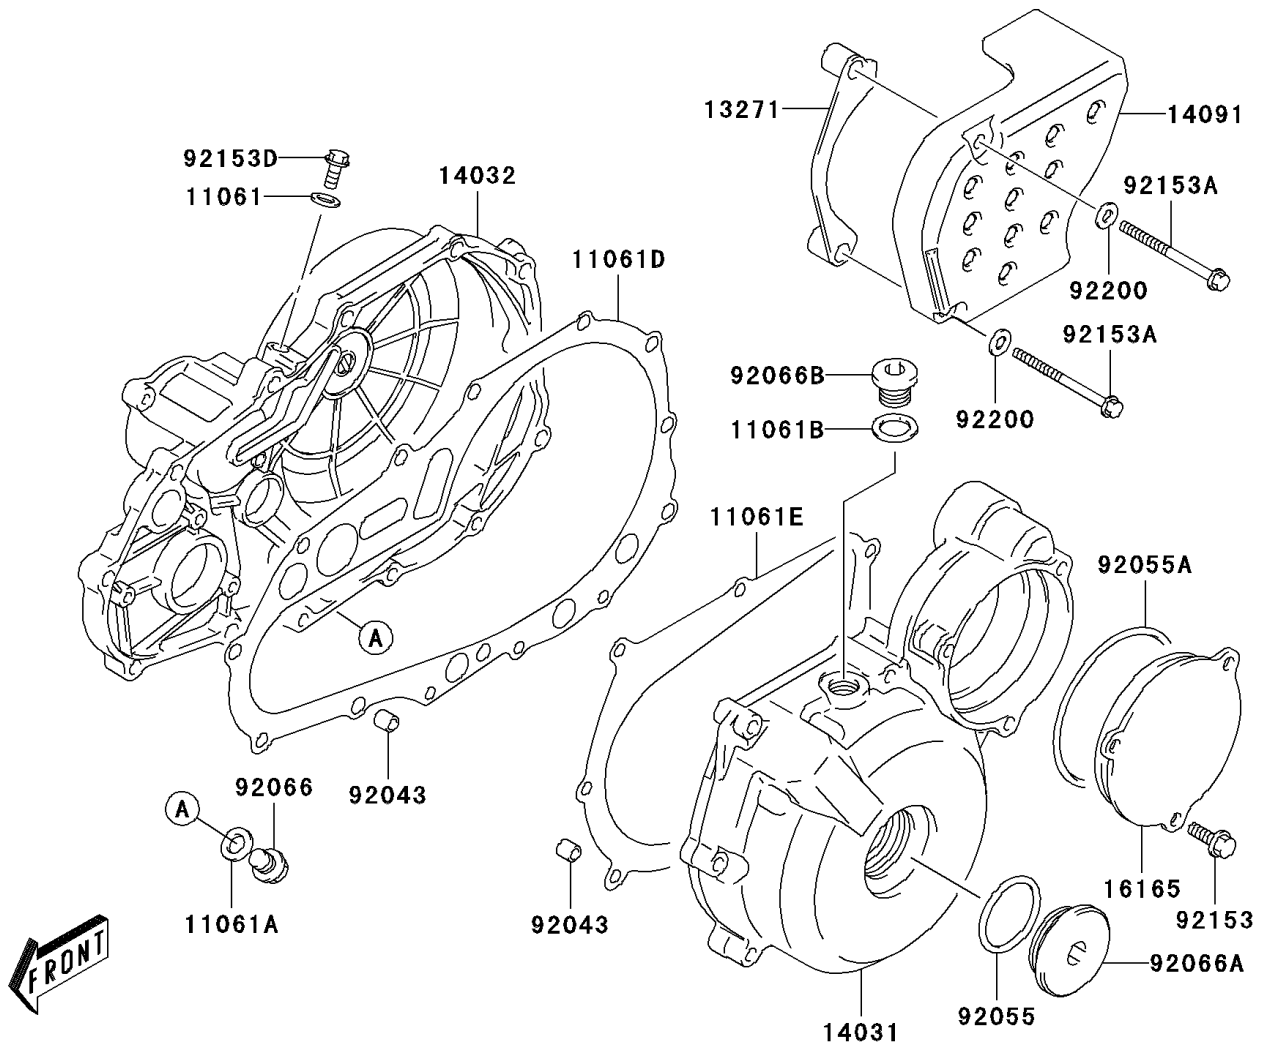

2006 KFX400 PARTS DIAGRAM

Engine Cover(s)

E1431

2006 KFX400 PARTS LIST

Engine Cover(s)

ITEM NAME	PART NUMBER	QUANTITY
GASKET,5.8X13X1.2 (Ref # 11061)	11061-S001	2
GASKET,12X16X2 (Ref # 11061A)	11061-S005	1
GASKET,13.8X18.8X0.4 (Ref # 11061B)	11061-S006	1
GASKET,8.2X14X1 (Ref # 11061C)	11061-S020	1
GASKET,CLUTCH COVER (Ref # 11061D)	11061-S071	1
GASKET,MAGNETO COVER (Ref # 11061E)	11061-S072	1
PLATE (Ref # 13271)	13271-S048	1
COVER-GENERATOR (Ref # 14031)	14031-S010	1
COVER-CLUTCH (Ref # 14032)	14032-S014	1
COVER (Ref # 14091)	14091-S080	1
SEPARATOR,STARTER IDLE GEAR (Ref # 16165)	16165-S010	1
PIN (Ref # 92043)	92043-S001	4
RING-O,32.7X3.1 (Ref # 92055)	92055-S056	1
RING-O,69.6X2.6 (Ref # 92055A)	92055-S057	1
PLUG (Ref # 92066)	92066-S001	1
PLUG,CRANKSHAFT HOLE,W.SILVER (Ref # 92066A)	92066-S033-515	1
PLUG (Ref # 92066B)	92066-S052	1
BOLT (Ref # 92153)	92153-S001	3
BOLT (Ref # 92153A)	92153-S007	2
BOLT (Ref # 92153B)	92153-S062	16
BOLT (Ref # 92153C)	92153-S128	4
BOLT (Ref # 92153D)	92153-S144	1
BOLT,8X12 (Ref # 92153E)	92153-S466	1
WASHER,SPROCKET COVER (Ref # 92200)	92200-S132	2