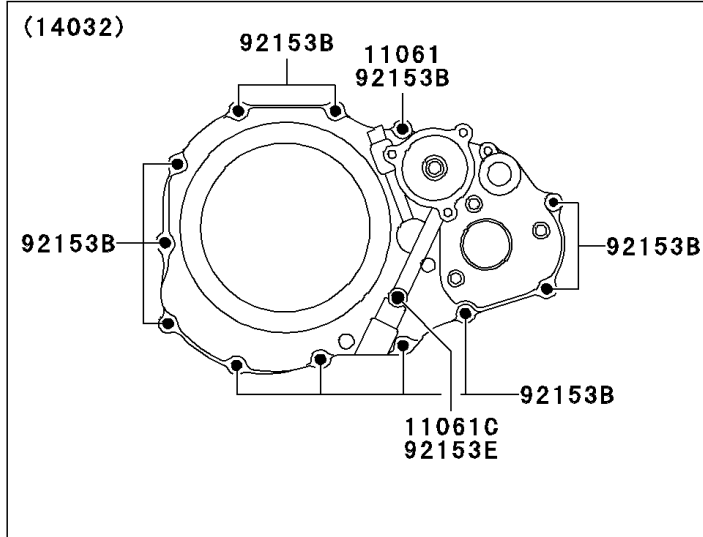

2006 KFX400 PARTS DIAGRAM

Engine Cover(s)

E1431

2006 KFX400 PARTS LIST

Engine Cover(s)

ITEM NAME	PART NUMBER	QUANTITY
GASKET,5.8X13X1.2 (Ref # 11061)	11061-S001	2
GASKET,12X16X2 (Ref # 11061A)	11061-S005	1
GASKET,13.8X18.8X0.4 (Ref # 11061B)	11061-S006	1
GASKET,8.2X14X1 (Ref # 11061C)	11061-S020	1
GASKET,CLUTCH COVER (Ref # 11061D)	11061-S071	1
GASKET,MAGNETO COVER (Ref # 11061E)	11061-S072	1
PLATE (Ref # 13271)	13271-S048	1
COVER-GENERATOR (Ref # 14031)	14031-S010	1
COVER-CLUTCH (Ref # 14032)	14032-S014	1
COVER (Ref # 14091)	14091-S080	1
SEPARATOR,STARTER IDLE GEAR (Ref # 16165)	16165-S010	1
PIN (Ref # 92043)	92043-S001	4
RING-O,32.7X3.1 (Ref # 92055)	92055-S056	1
RING-O,69.6X2.6 (Ref # 92055A)	92055-S057	1
PLUG (Ref # 92066)	92066-S001	1
PLUG,CRANKSHAFT HOLE,W.SILVER (Ref # 92066A)	92066-S033-515	1
PLUG (Ref # 92066B)	92066-S052	1
BOLT (Ref # 92153)	92153-S001	3
BOLT (Ref # 92153A)	92153-S007	2
BOLT (Ref # 92153B)	92153-S062	16
BOLT (Ref # 92153C)	92153-S128	4
BOLT (Ref # 92153D)	92153-S144	1
BOLT,8X12 (Ref # 92153E)	92153-S466	1
WASHER,SPROCKET COVER (Ref # 92200)	92200-S132	2