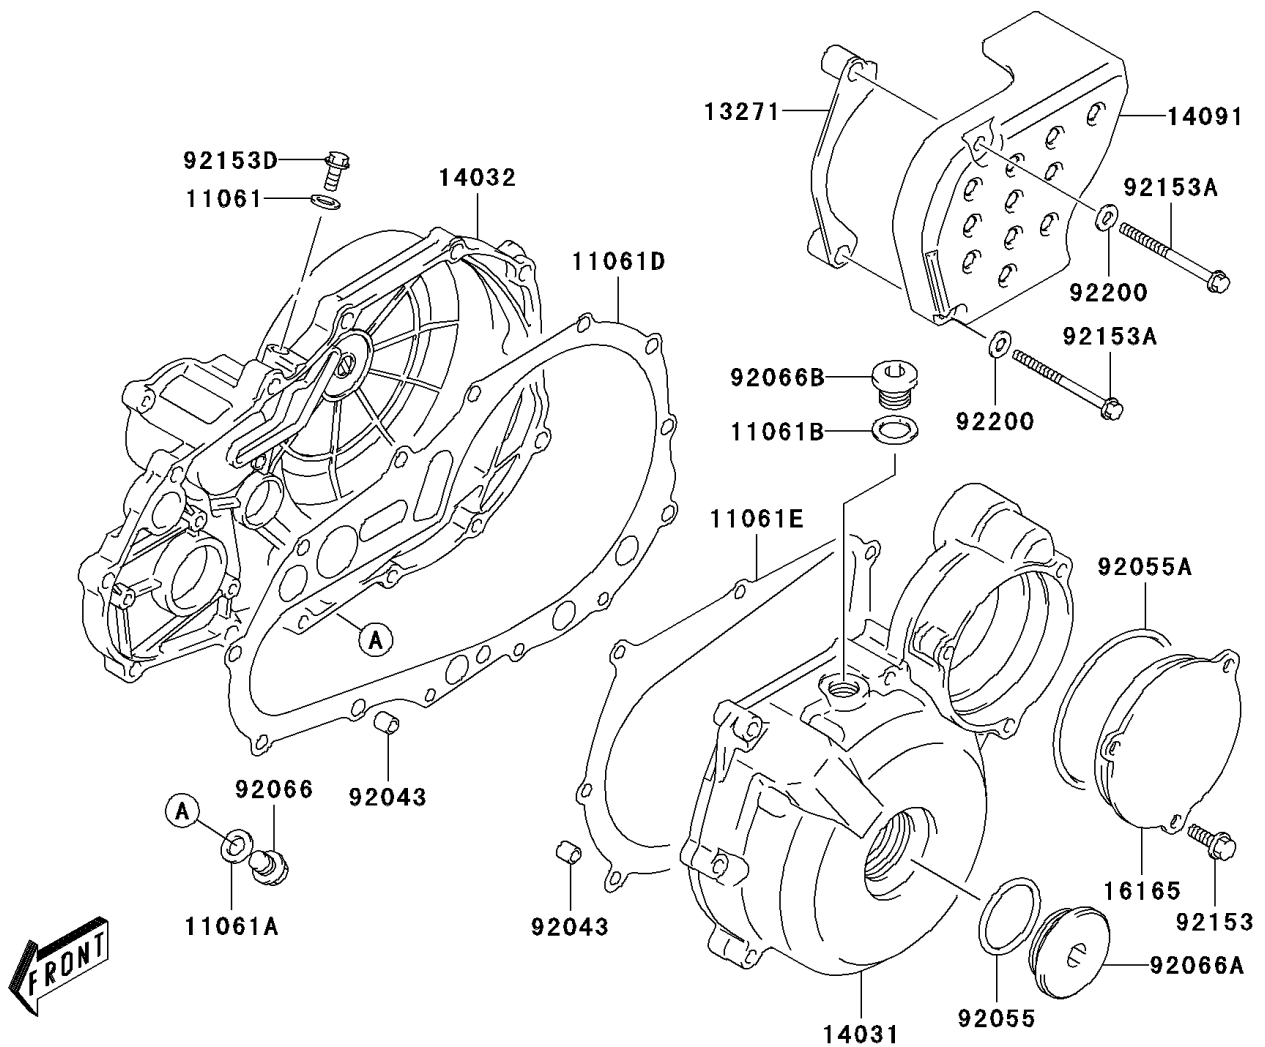

2006 KFX400 PARTS DIAGRAM

Engine Cover(s)

E1431

2006 KFX400 PARTS LIST

Engine Cover(s)

ITEM NAME	PART NUMBER	QUANTITY
GASKET,5.8X13X1.2 (Ref # 11061)	11061-S001	2
GASKET,12X16X2 (Ref # 11061A)	11061-S005	1
GASKET,13.8X18.8X0.4 (Ref # 11061B)	11061-S006	1
GASKET,8.2X14X1 (Ref # 11061C)	11061-S020	1
GASKET,CLUTCH COVER (Ref # 11061D)	11061-S071	1
GASKET,MAGNETO COVER (Ref # 11061E)	11061-S072	1
PLATE (Ref # 13271)	13271-S048	1
COVER-GENERATOR (Ref # 14031)	14031-S010	1
COVER-CLUTCH (Ref # 14032)	14032-S014	1
COVER (Ref # 14091)	14091-S080	1
SEPARATOR,STARTER IDLE GEAR (Ref # 16165)	16165-S010	1
PIN (Ref # 92043)	92043-S001	4
RING-O,32.7X3.1 (Ref # 92055)	92055-S056	1
RING-O,69.6X2.6 (Ref # 92055A)	92055-S057	1
PLUG (Ref # 92066)	92066-S001	1
PLUG,CRANKSHAFT HOLE,W.SILVER (Ref # 92066A)	92066-S033-515	1
PLUG (Ref # 92066B)	92066-S052	1
BOLT (Ref # 92153)	92153-S001	3
BOLT (Ref # 92153A)	92153-S007	2
BOLT (Ref # 92153B)	92153-S062	16
BOLT (Ref # 92153C)	92153-S128	4
BOLT (Ref # 92153D)	92153-S144	1
BOLT,8X12 (Ref # 92153E)	92153-S466	1
WASHER,SPROCKET COVER (Ref # 92200)	92200-S132	2