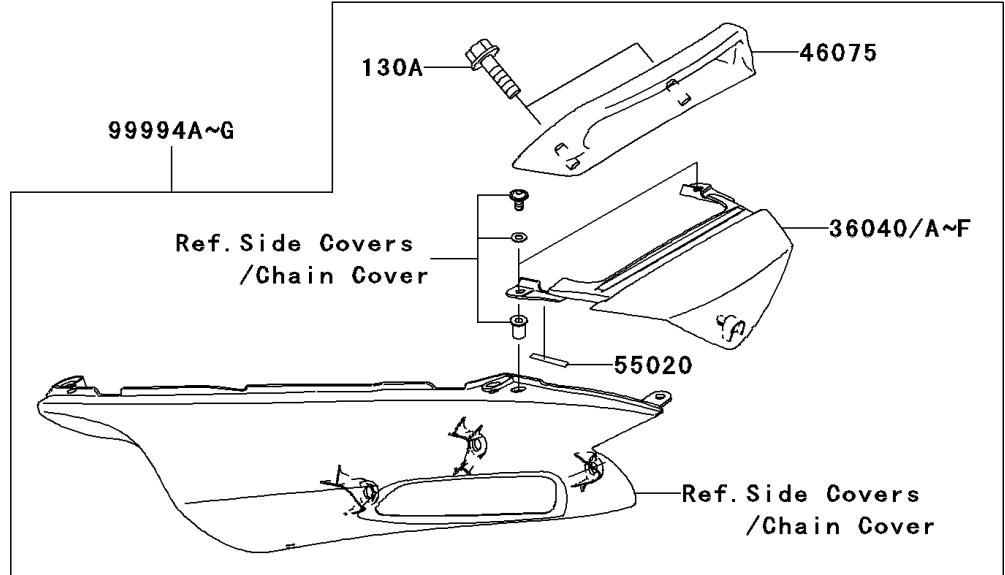

2007 Ninja® ZX™-14 PARTS DIAGRAM

Optional Parts

F2890

2007 Ninja® ZX™-14 PARTS LIST

Optional Parts

ITEM NAME	PART NUMBER	QUANTITY
BRACKET,CENTER STAND GRIP (Ref # 11054)	11054-0452	1
BRACKET,CENTER STAND SPRING (Ref # 11054A)	11054-0744	1
BOLT-FLANGED,6X25 (Ref # 130)	130BA0625	2
BOLT-FLANGED,8X35 (Ref # 130A)	130BA0835	2
GRIP-FRAME,CENTER STAND (Ref # 32109)	32109-0021	1
STAND-CENTER (Ref # 34011)	34011-0011	1
COVER-TAIL,CNT,M.BLACK (Ref # 36040A)	36040-0059-17K	1
COVER-TAIL,CNT,SILVER (Ref # 36040B)	36040-0059-17M	1
COVER-TAIL,CNT,C.P.BLUE (Ref # 36040F)	36040-0059-723	1
GRIP,TAIL,F.BLACK (Ref # 46075)	46075-1104-21	1
GUARD,TAIL COVER (Ref # 55020)	55020-0277	2
DAMPER (Ref # 92075)	92075-015	1
SPRING,CENTER STAND (Ref # 92145)	92145-0362	1
COLLAR (Ref # 92152)	92152-0426	1
BOLT,SOCKET,10X30 (Ref # 92153)	92153-1524	1
BOLT,CENTER STAND,10MM (Ref # 92153A)	92153-1593	2
BOLT,FLANGED,6X14 (Ref # 92153B)	92153-1594	2
TUBE,16.5X20.5X55 (Ref # 92190)	92190-1462	1
NUT,LOCK,10MM (Ref # 92210)	92210-0278	2
KIT,CENTER STAND (Ref # 99994)	99994-0052	1
KIT,TANDEM GRIP,M.BLACK (Ref # 99994B)	99994-0053-17K	1
KIT,TANDEM GRIP,SILVER (Ref # 99994C)	99994-0053-17M	1
KIT,TANDEM GRIP,C.P.BLUE (Ref # 99994G)	99994-0053-723	1