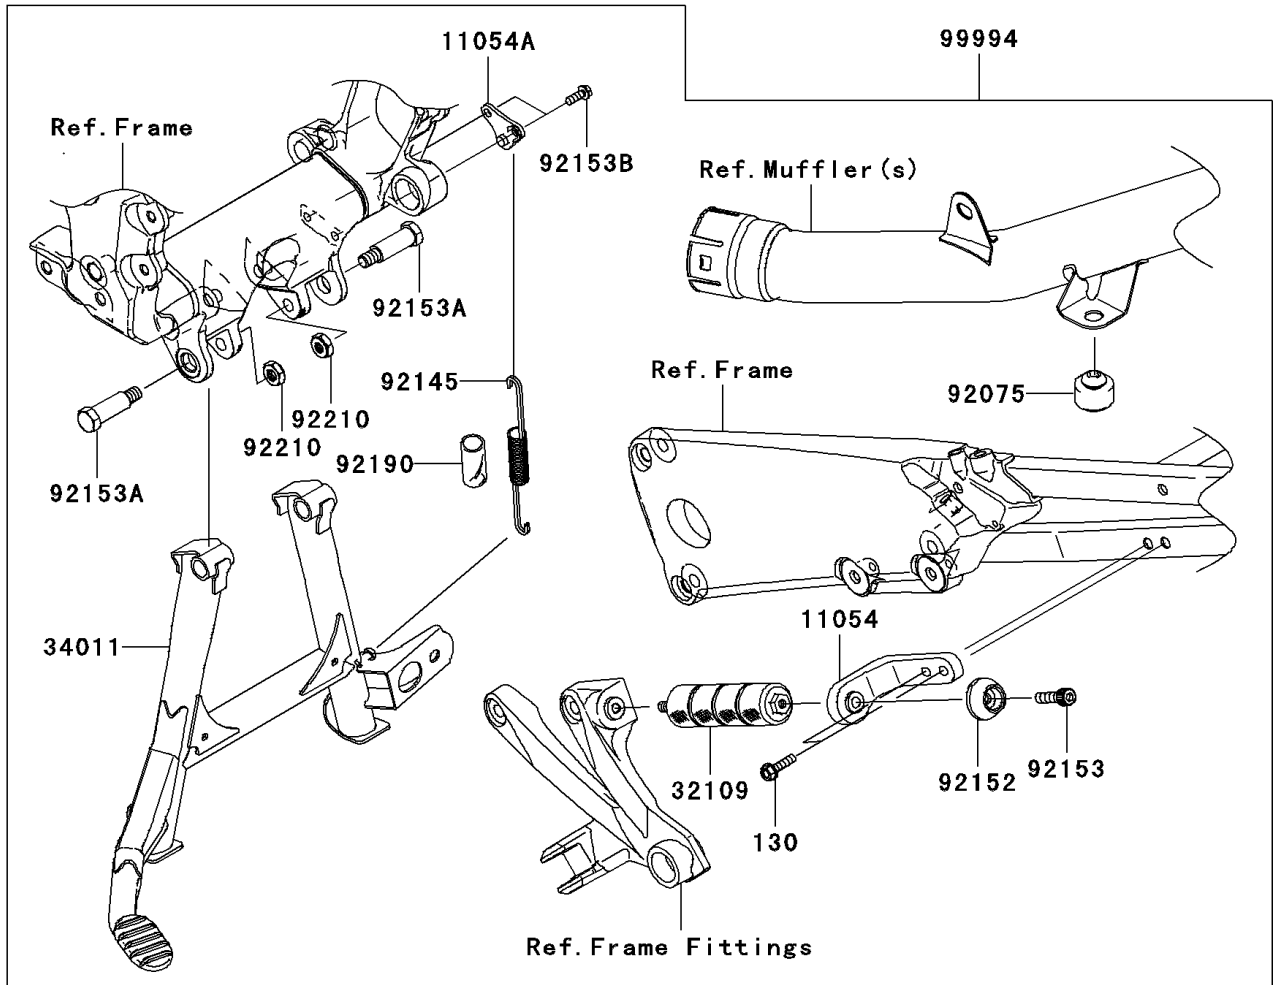

2007 Ninja® ZX™-14 PARTS DIAGRAM

Optional Parts

F2890

2007 Ninja® ZX™-14 PARTS LIST

Optional Parts

ITEM NAME	PART NUMBER	QUANTITY
BRACKET,CENTER STAND GRIP (Ref # 11054)	11054-0452	1
BRACKET,CENTER STAND SPRING (Ref # 11054A)	11054-0744	1
BOLT-FLANGED,6X25 (Ref # 130)	130BA0625	2
BOLT-FLANGED,8X35 (Ref # 130A)	130BA0835	2
GRIP-FRAME,CENTER STAND (Ref # 32109)	32109-0021	1
STAND-CENTER (Ref # 34011)	34011-0011	1
COVER-TAIL,CNT,M.BLACK (Ref # 36040A)	36040-0059-17K	1
COVER-TAIL,CNT,SILVER (Ref # 36040B)	36040-0059-17M	1
COVER-TAIL,CNT,C.P.BLUE (Ref # 36040F)	36040-0059-723	1
GRIP,TAIL,F.BLACK (Ref # 46075)	46075-1104-21	1
GUARD,TAIL COVER (Ref # 55020)	55020-0277	2
DAMPER (Ref # 92075)	92075-015	1
SPRING,CENTER STAND (Ref # 92145)	92145-0362	1
COLLAR (Ref # 92152)	92152-0426	1
BOLT,SOCKET,10X30 (Ref # 92153)	92153-1524	1
BOLT,CENTER STAND,10MM (Ref # 92153A)	92153-1593	2
BOLT,FLANGED,6X14 (Ref # 92153B)	92153-1594	2
TUBE,16.5X20.5X55 (Ref # 92190)	92190-1462	1
NUT,LOCK,10MM (Ref # 92210)	92210-0278	2
KIT,CENTER STAND (Ref # 99994)	99994-0052	1
KIT,TANDEM GRIP,M.BLACK (Ref # 99994B)	99994-0053-17K	1
KIT,TANDEM GRIP,SILVER (Ref # 99994C)	99994-0053-17M	1
KIT,TANDEM GRIP,C.P.BLUE (Ref # 99994G)	99994-0053-723	1