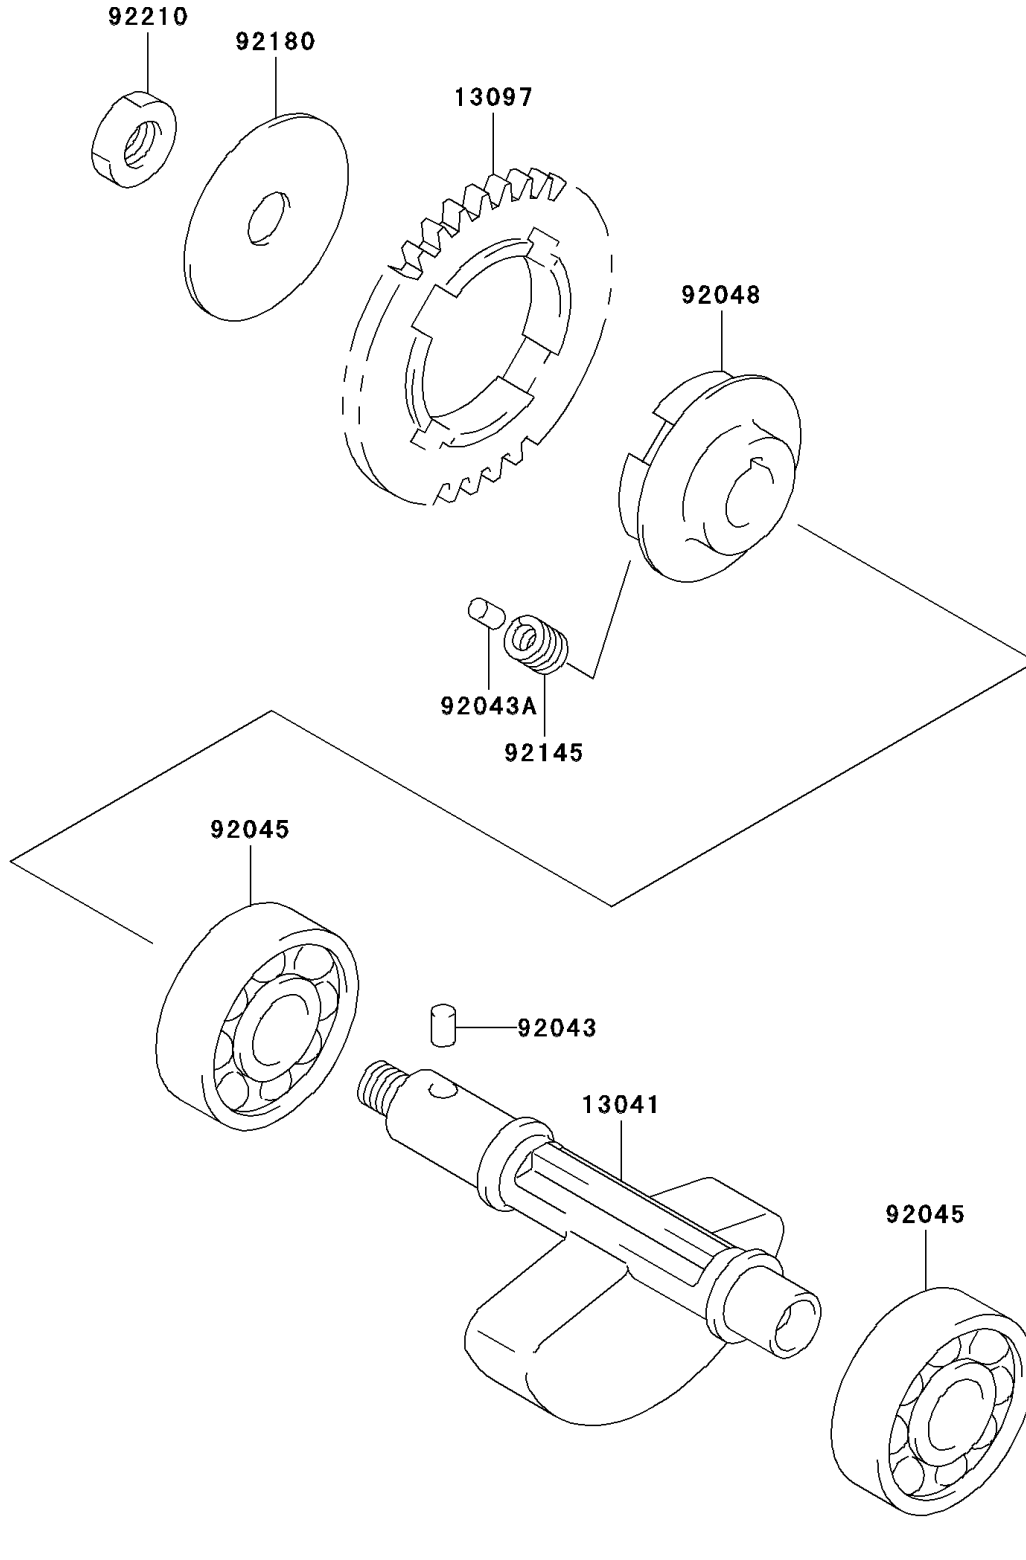

# 2006 KFX400 PARTS DIAGRAM

Balancer

E1323

## 2006 KFX400 PARTS LIST

### Balancer

ITEM NAME	PART NUMBER	QUANTITY
BALANCER,CRANK (Ref # 13041)	13041-S002	1
GEAR-PRIMARY SPUR (Ref # 13097)	13097-S010	1
PIN,5X8 (Ref # 92043)	92043-S008	1
PIN (Ref # 92043A)	92043-S037	2
BEARING-BALL,BALANCER (Ref # 92045)	92045-S050	2
RACE,OUTPUT GEAR (Ref # 92048)	92048-S012	1
SPRING (Ref # 92145)	92145-S091	4
SHIM,CRANK BALANCER (Ref # 92180)	92180-S009	1
NUT,CRANK BALANCER (Ref # 92210)	92210-S101	1