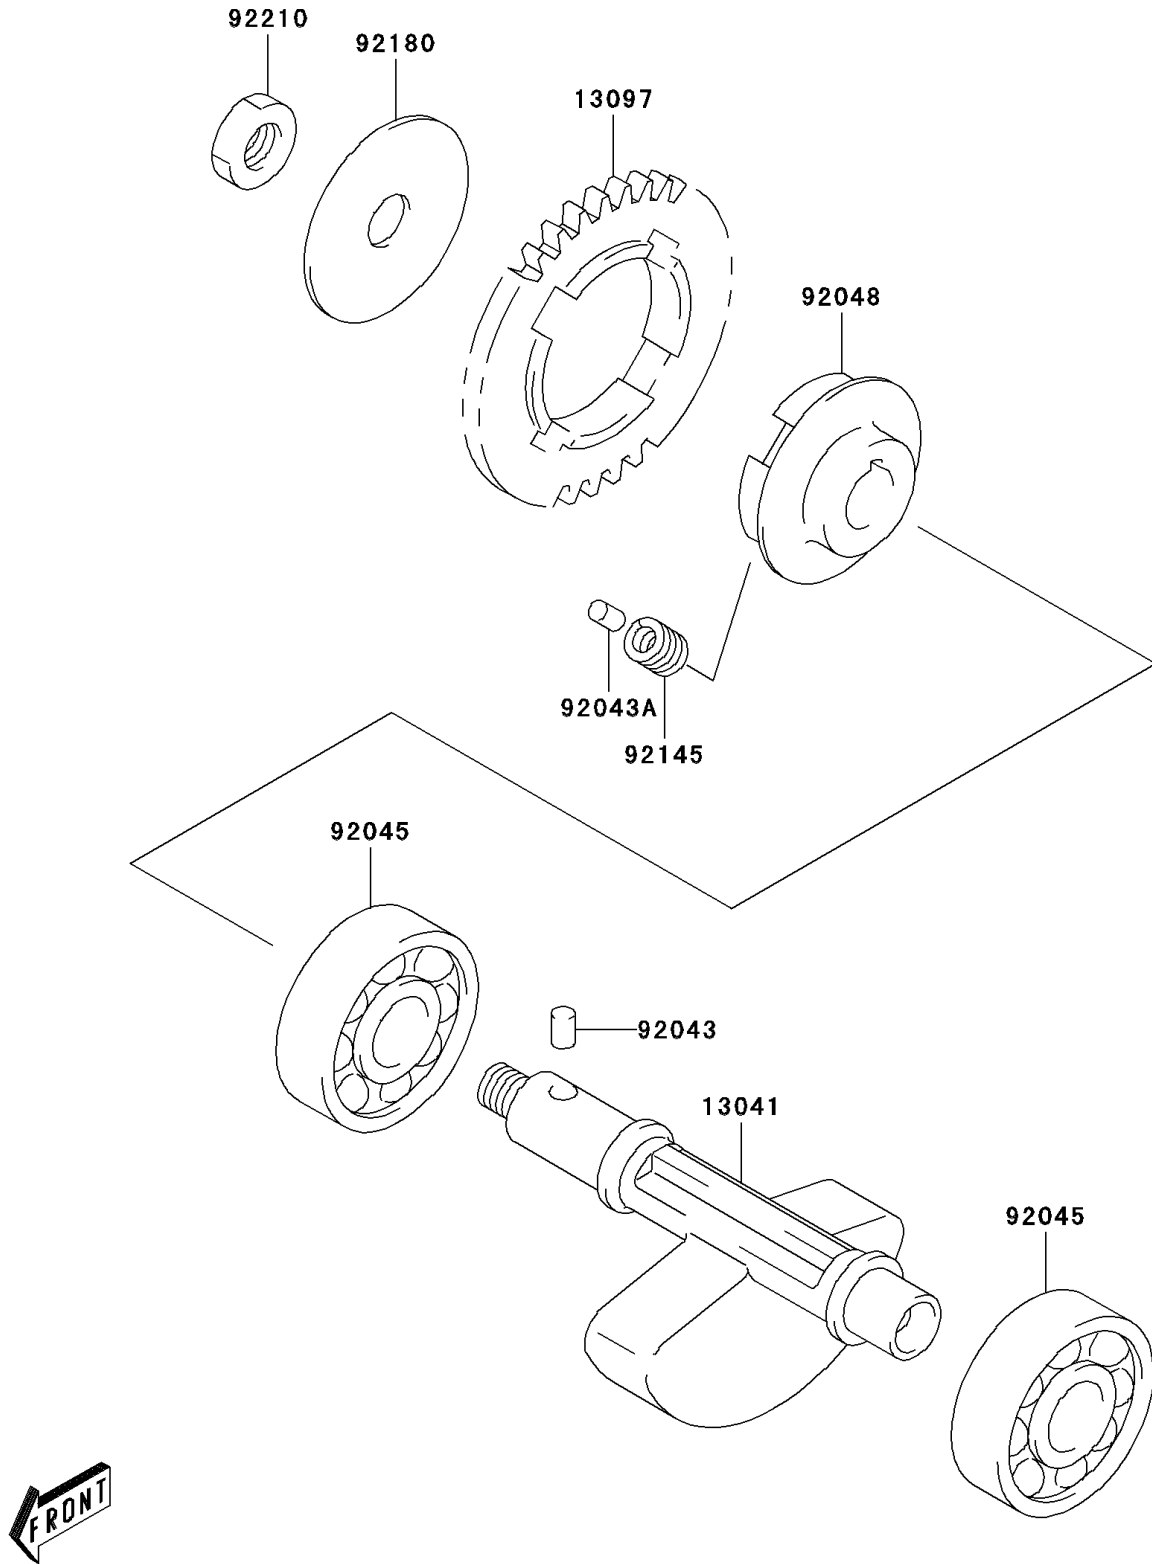

2006 KFX400 PARTS DIAGRAM

Balancer

E1323

2006 KFX400 PARTS LIST

Balancer

ITEM NAME	PART NUMBER	QUANTITY
BALANCER,CRANK (Ref # 13041)	13041-S002	1
GEAR-PRIMARY SPUR (Ref # 13097)	13097-S010	1
PIN,5X8 (Ref # 92043)	92043-S008	1
PIN (Ref # 92043A)	92043-S037	2
BEARING-BALL,BALANCER (Ref # 92045)	92045-S050	2
RACE,OUTPUT GEAR (Ref # 92048)	92048-S012	1
SPRING (Ref # 92145)	92145-S091	4
SHIM,CRANK BALANCER (Ref # 92180)	92180-S009	1
NUT,CRANK BALANCER (Ref # 92210)	92210-S101	1