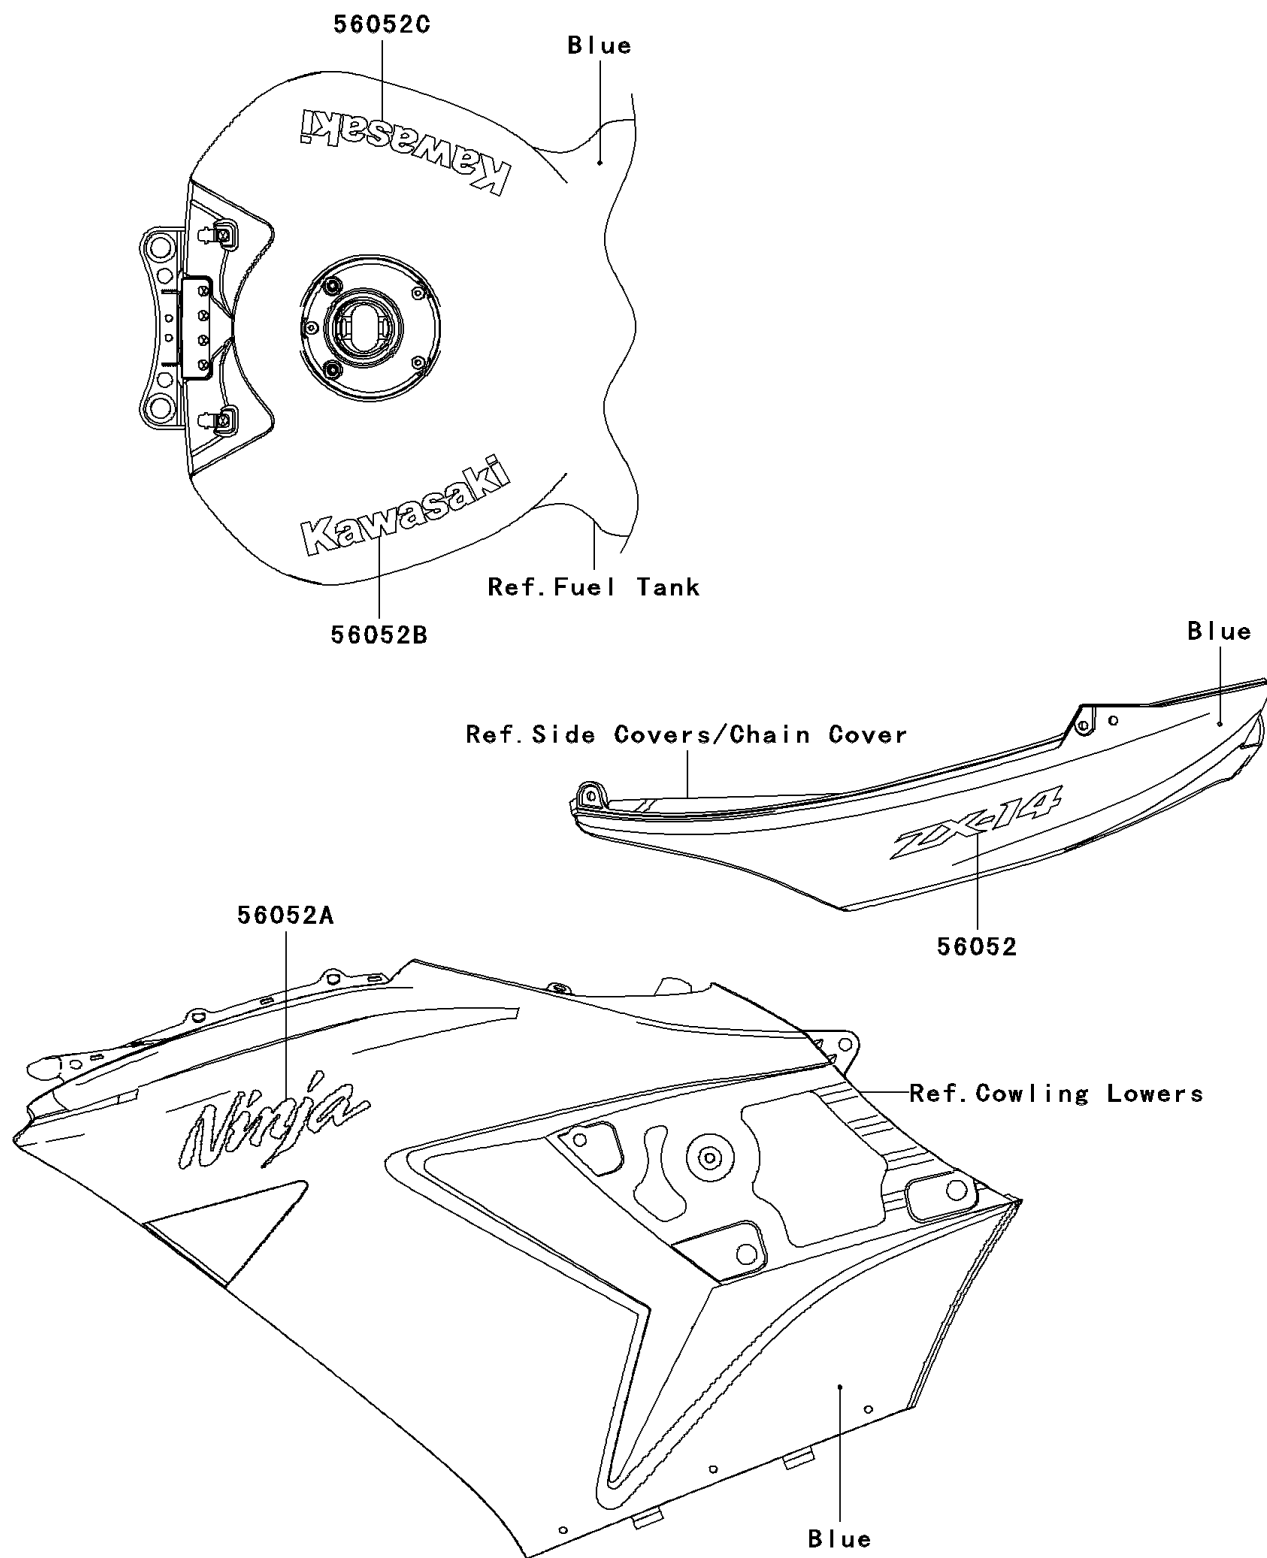

2007 Ninja® ZX™-14 PARTS DIAGRAM

Decals(Blue)(A7F)

F2861D

2007 Ninja® ZX™-14 PARTS LIST

Decals(Blue)(A7F)

ITEM NAME	PART NUMBER	QUANTITY
MARK,TAIL COVER,ZX-14 (Ref # 56052)	56052-0865	1
MARK,CNT COWLING,NINJA (Ref # 56052A)	56052-1928	1
MARK,FUEL TANK,LH,KAWASAKI (Ref # 56052B)	56052-1948	1
MARK,FUEL TANK,RH,KAWASAKI (Ref # 56052C)	56052-1949	1