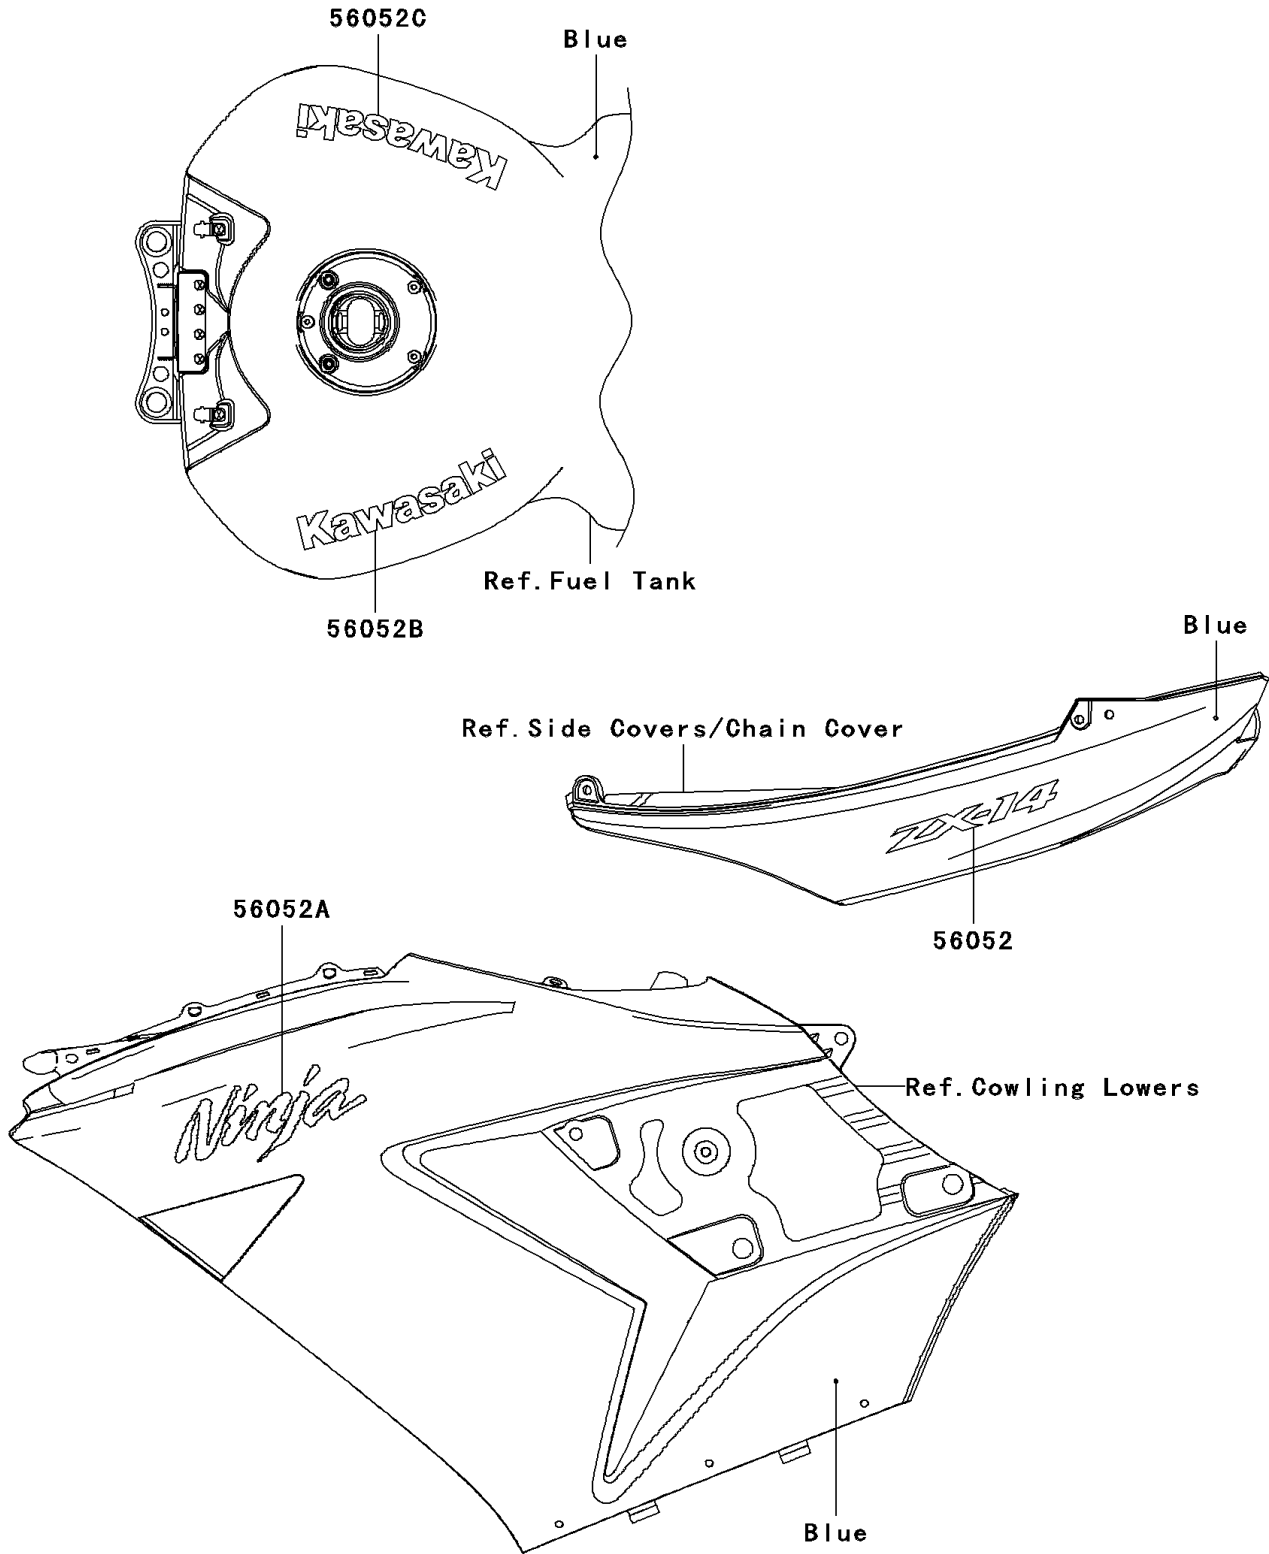

2007 Ninja® ZX™-14 PARTS DIAGRAM

Decals(Blue)(A7F)

F2861D

2007 Ninja® ZX™-14 PARTS LIST

Decals(Blue)(A7F)

| ITEM NAME | PART NUMBER | QUANTITY |
|---|-------------|----------|
| MARK,TAIL COVER,ZX-14 (Ref # 56052) | 56052-0865 | 2 |
| MARK,CNT COWLING,NINJA (Ref # 56052A) | 56052-1928 | 2 |
| MARK,FUEL TANK,LH,KAWASAKI (Ref # 56052B) | 56052-1948 | 1 |
| MARK,FUEL TANK,RH,KAWASAKI (Ref # 56052C) | 56052-1949 | 1 |